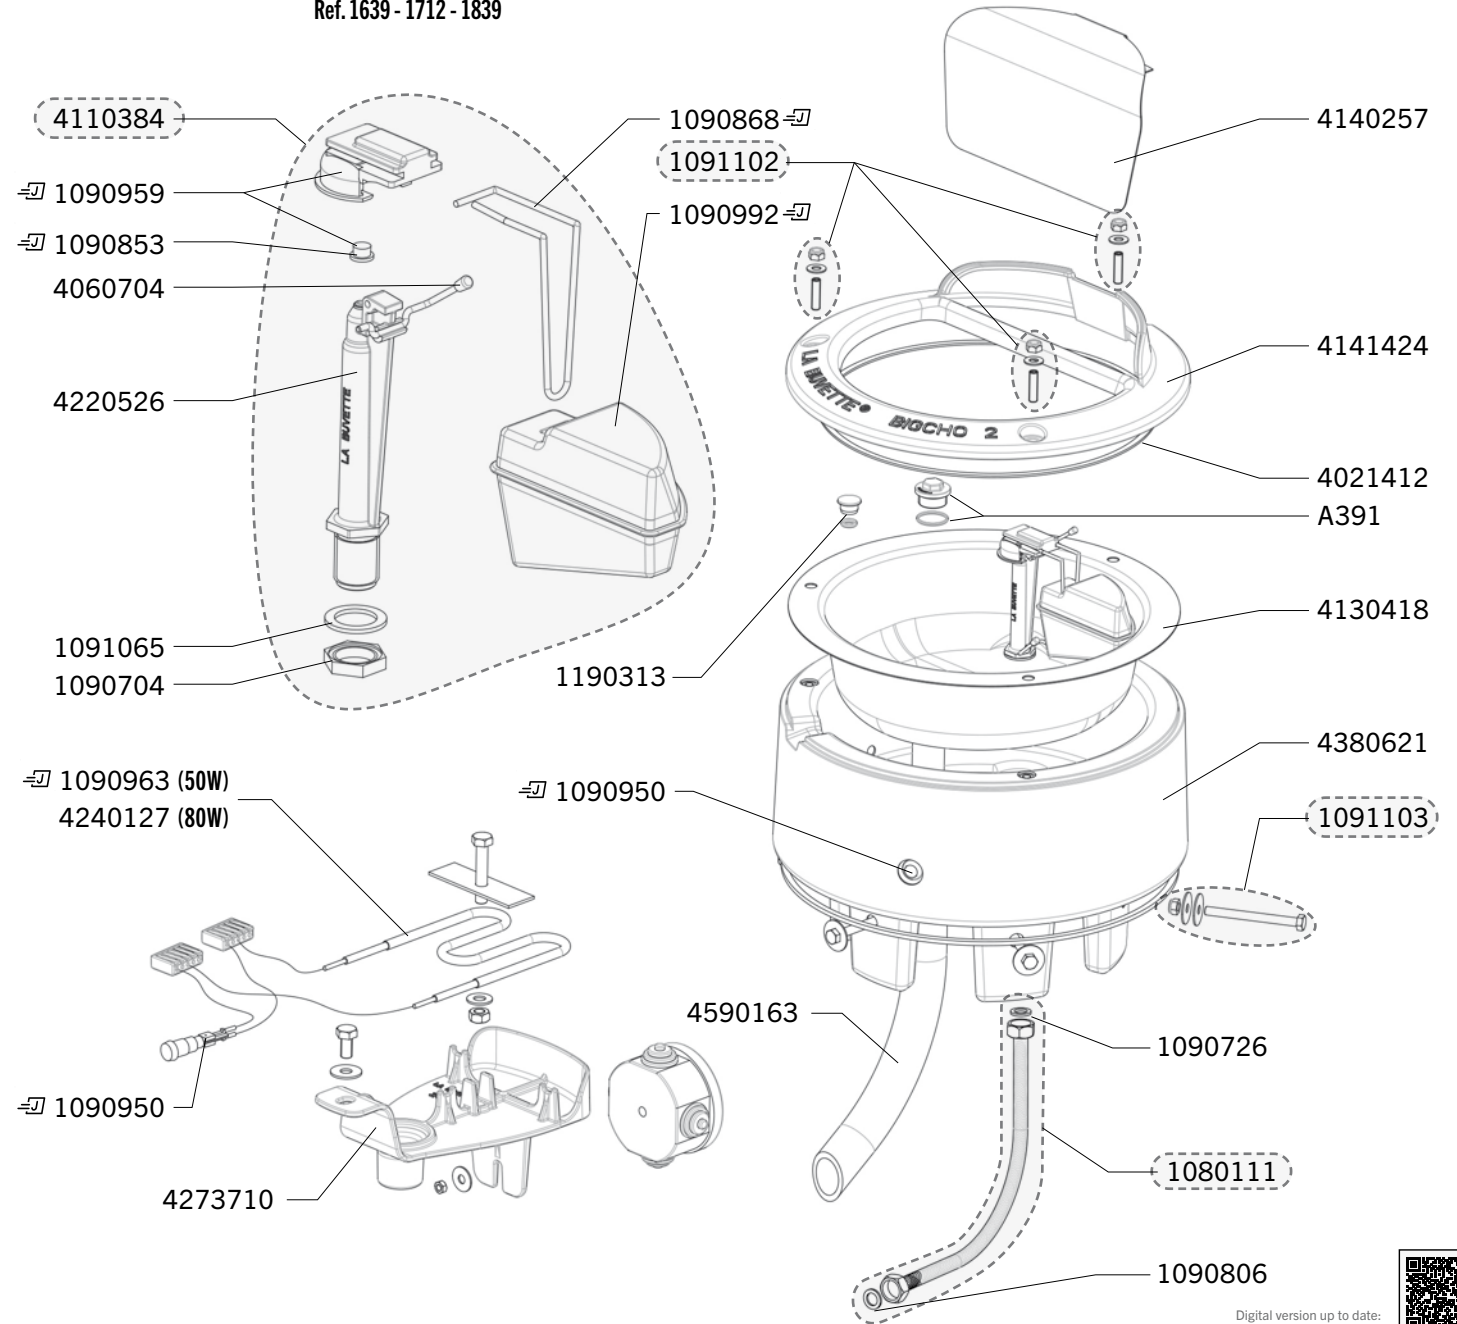

BIGCHO 2

Ref.1639 - 1712 - 1839

Ship.	Code	Designation
J+5	A391	PLUG 3/4" STAINLESS STEEL
J+5	1080111	STAINLESS STEEL CONNEC HOSE LGTH 60CM
J+5	1090704	10 X NUTS 1/2 GZ
J+5	1090726	20 X RUBBER
J+5	1090806	BAG OF 10 WASHERS 18,6X6X6
J+5	1090853	VALVE SEAL LAC 5 (X5) BLISTER PACK
J+5	1090868	2 SMALL PIN BLISTER PACK
J+5	1090888	ACCESSORIES BAG BIGCHO2 / BIGSTAL 2
J+5	1090950	2 NEW COMPLETE LED GREEN LIGHT 24V (BLISTER)
J+5	1090959	VALVE BODY LAKCHO-BLISTER
J+5	1090963	HEATING PART 24V/50W LAKCHO-BLISTER
J+5	1090992	BLISTER WITH 1 FLOAT FOR BIGCHO 2/LAC 10
J+5	1091065	BAG WITH 2 FLAT RUBBER 29X20X2 STALL 3000
J+5	1091102	BIGCHO&BIGSTAL 2 NON SPILL FRAME SCREW KIT
J+1	1091103	BAG OF BIGCHO 2 FIXING SCREWS ON NOZZLE
J+5	1190313	DRAIN PLUG Ø15 PL F130 EL
J+5	4021412	ADHESIVE SEAL 6X4X900 F 60
J+1	4060704	LOCKING PIN SPRING
J+5	4110384	COMPLETE VALVE ASSEMBLY
J+5	4130418	STAINLESS STEEL BOWL FOR BIGCHO 2
J+5	4140257	COVER FOR VALVE BIGCHO 2
J+5	4141424	NON SPILL FRAME ALU BIGCHO 2
J+1	4220526	PLASTIC JET FOR BIGCHO 2/ LAC10
J+5	4240127	HEATING ELEMENT 80W + INDICATOR WIRES + CONNECTORS
J+5	4273710	HEATING BRACKET BIGCHO 2/BIGSTAL 2
J+5	4380621	FOAM INSULATED PE STAND BIGCHO 2
J+5	4590163	60CM DRAIN HOSE

Shipping time in working days (running out of stock excepted), spare parts tagged with a (J) are dispatched the same day if order received before noon and made of parts tagged with (J) exclusively.

Digital version up to date: