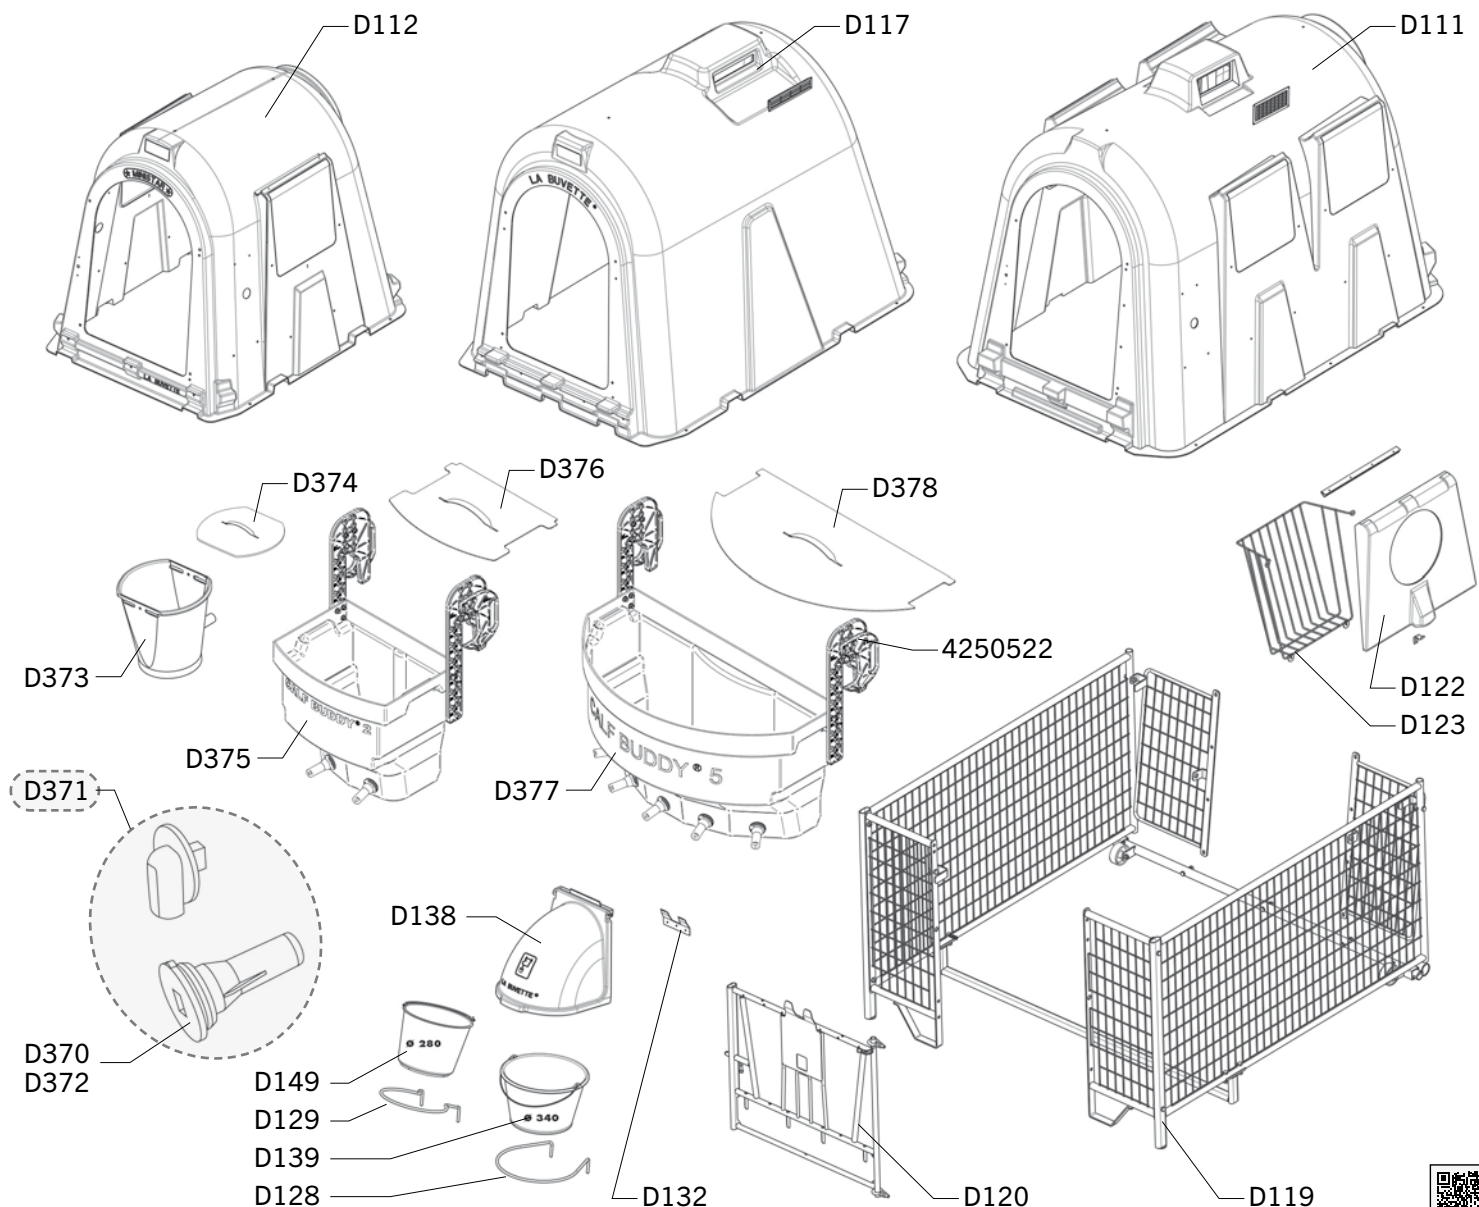

MINISTAR - MIDDLESTAR - LOGISTAR - CALF-BUDDY™

Ref. D112 - D117 - D111 - D373 - D375 - D377

Ship.	Code	Designation
J-5	1091099	D120 GATE BAG
J-5	4250522	CALF-BUDDY HOOK & CATCH SET
CALF HUTCHES AND ACCESSORIES - IN THE GENERAL CATALOGUE		
J-5	D111	LOGISTAR
J-5	D112	MINISTAR
J-5	D117	MIDDLESTAR
J-5	D119	TIPPING FENCE FOR INDIVIDUAL HUTCH
J-5	D120	GATE FOR INDIVIDUAL HUTCH
J-5	D122	SIDE ACCESS DOOR
J-5	D123	INSIDE HAY FEEDER
J-5	D128	PAIL HOLDER Ø340X10
J-5	D129	PAIL HOLDER DIAM 280
J-5	D132	NIPPLE PAIL SUPPORT KIT
J-5	D138	PROTECTION FOR PAIL
J-5	D139	BUCKET 16 LITER Ø340
J-5	D149	BUCKET 12 LITER LA BUVETTE Ø280
J-5	D370	BOX OF 10 BLACK TEATS CALF-BUDDY™
J-1	D371	BOX OF 10 BLACK TEATS + CONNECTORS CALF-BUDDY™
J-5	D372	PACKAGE OF 10 LEARNING TEATS CALF-BUDDY™
J-5	D373	9 L. PAIL CALF-BUDDY™ #1 TEAT + CONNECTOR
J-5	D374	LID FOR CALF-BUDDY™ #1
J-5	D375	20 L. FEEDER CALF-BUDDY™ #2 TEATS + CONNECTORS
J-5	D376	LID FOR CALF-BUDDY™ #2
J-5	D377	50 L. FEEDER CALF-BUDDY™ #5 WITH TEATS + CONNECTORS
J-5	D378	LID FOR CALF-BUDDY™ #5