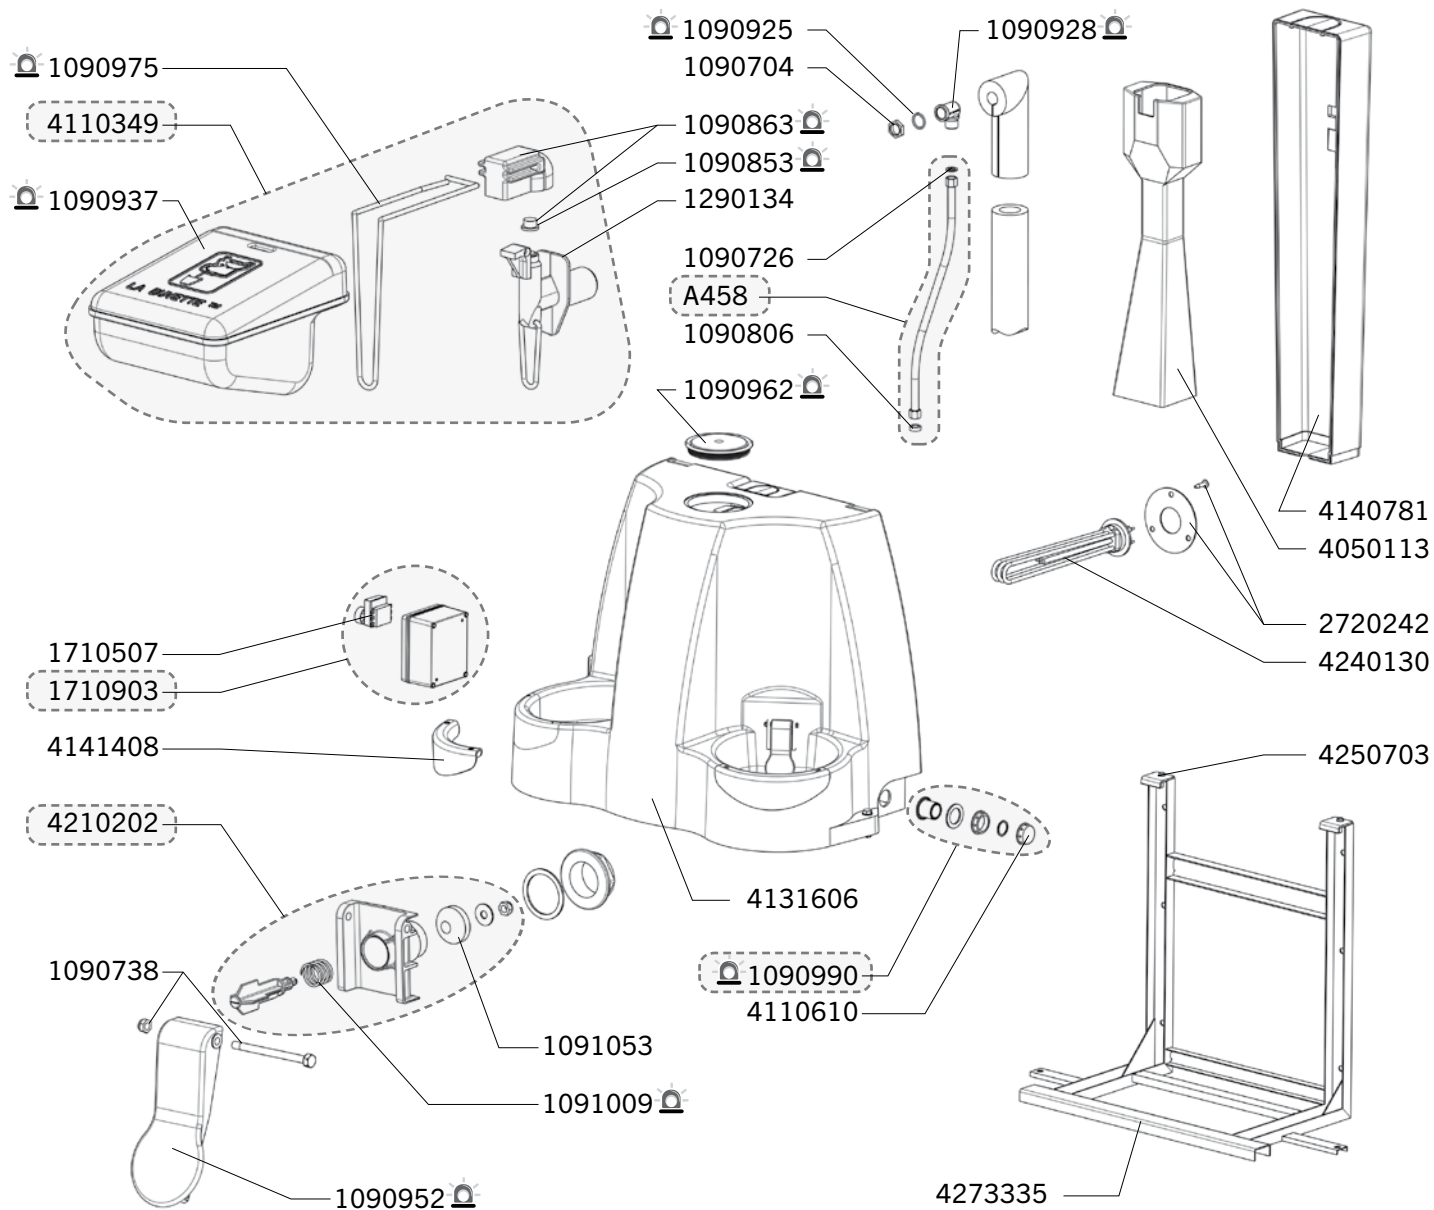

CALORIX

Ref. 1611 - 1646

Ship.	Code	Designation
J+5	A458	ST. ST. BRAIDED HOSE FF 1/2" L1000 + FITTING MM 1/2" (BLISTER)
J+5	1090704	10 X NUTS 1/2 GZ
J+5	1090726	20 X RUBBERS
J+5	1090738	10 X STAINLESSSTEEL PINS
J+5	1090806	BAG OF 10 WASHERS 18,6X6X6
J+5	1090853	VALVE SEAL LAC 5 (X5) BLISTER PACK
J+5	1090863	VALVE BODY LAC 5 BLISTER PACK
J+5	1090925	FIVE O RINGS BLISTER PACK
J+5	1090928	BENT JUNCTION 1/2 GZ BLISTER PACK
J+5	1090937	FLOAT THERMOLAC/PREBAC/BIGLAC BLISTER PACK
J+5	1090952	VERTICAL PLASTIC PADDLE F11-BLISTER
J+5	1090962	COVER (BLISTER)
J+5	1090975	BLISTER WITH 2 BIG PIN SPRINGS
J+5	1090990	BLISTER 1 COMPLETE PLUG POLYSTAL/CALORIX
J+5	1091009	BAG WITH 5 STAINLESSSTEEL SPRINGS
J+5	1091053	BAG WITH 4 VALVES CALORIX
J+5	1290134	CALORIX BENT JET
J+1	1710507	THERMOSTAT CALORIX / PROFLOW 1 WITHOUT SWITCH
J+5	1710903	CONTROL BOX FOR ELEC. MECHANICAL CALORIX
J+5	2720242	CLAMP FOR HEATER CALORIX
J+5	4050113	WELL OF COLD WATER CALORIX
J+5	4110349	CPLT. VALVE + WATER CONNECTION FOR CALORIX
J+5	4110610	COMPLETE PLASTIC PLUG
J+5	4131606	TANK FOR CALORIX
J+5	4140781	BACK PROTECTION FOR CALORIX
J+5	4141408	WEAR PROTECTOR CALORIX
J+5	4210202	BOWL VALVE
J+1	4240130	PLUNGER HEATER WITH BRACKET 3 KW (1000)
J+5	4250703	MOUNTING BRACKET CALORIX GALV. ALUMINIUM
J+5	4273335	SUPPORT CALORIX GALVANISED STEEL

Shipping time in working days (running out of stock excepted), spare parts tagged with a are dispatched the same day if order received before noon and made of parts tagged with (J) exclusively.