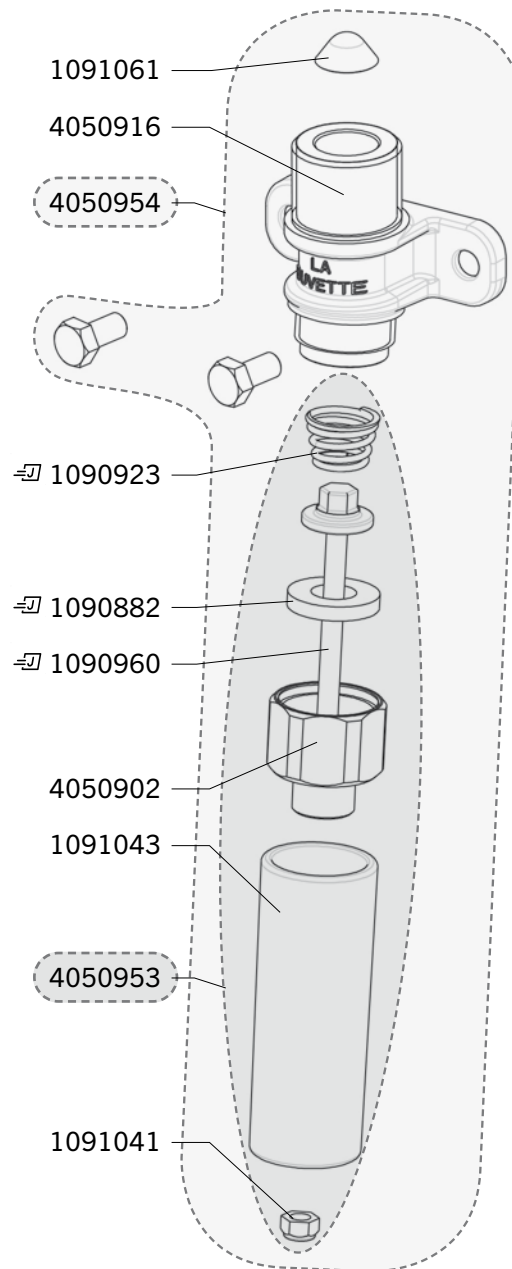

F110 INOX

Ref. 3209

Exploded views of old versions of this model and of all others old LA BUVETTE models are available on www.labuvette.com.

Ship.	Code	Designation
-J	1090882	VALVE SEAL F 30 (X5) BLISTER PACK
-J	1090923	5 SPRING F30/60/FORSTAL BLISTER PACK
-J	1090960	VALVE SCHAFT F30/60/110-BLISTER
J+5	1091041	BAG WITH 10 STAINLESS STEEL BLIND NUTS H5
J+5	1091043	2 PLASTIC PUSH RODS F30/FORSTAL
J+5	1091061	10 STAINLESS STEEL FILTERS FOR BABYLAB
J+5	4050902	UNDER PART OF THE VALVE STAINLESS STEEL
J+5	4050916	INOX BODY F110
J+5	4050953	VALVE UNDERPARTS STAINLESS STEEL
J+5	4050954	REPAIR VALVE SET F110 INOX
J+5	4130421	BOWL F110 STAINLESS STEEL-ONE PIECE

Shipping time in working days (running out of stock excepted), spare parts tagged with a -J (J) are dispatched the same day if order received before noon and made of parts tagged with -J (J) exclusively.