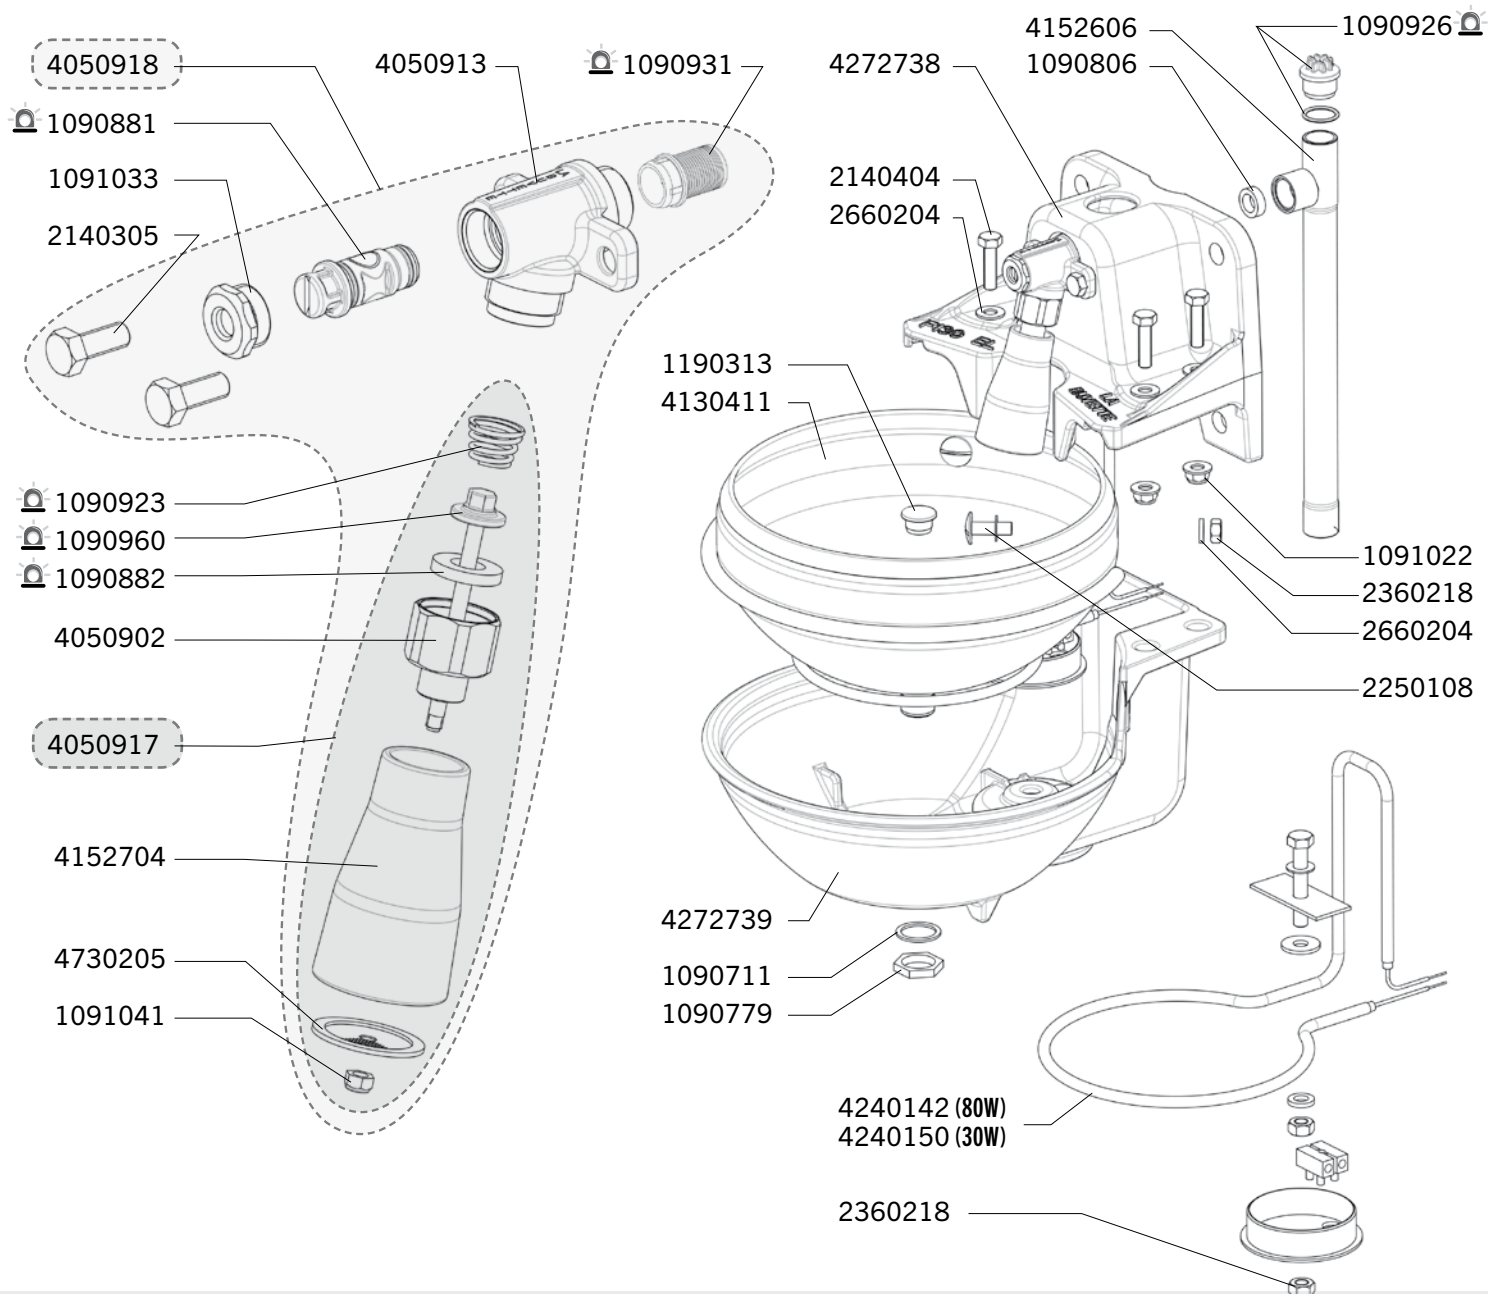

# F130 EL

Ref. 3246 - 3247

Ship.	Code	Designation
J+5	1090707	10 X BRASS LOCK NUTS F11
J+5	1090779	10 X STAINLESSSTEEL NUTS 1/2
J+5	1090806	BAG OF 10 WASHERS 18,6X6X6
J+5	1090881	FLOW ADJUSTMENT SCREW F 30 (X3) BLISTER PACK
J+5	1090882	VALVE SEAL F 30 (X5) BLISTER PACK
J+5	1090923	5 SPRING F30/60/FORSTAL BLISTER PACK
J+5	1090926	3 PLUG/WASHER 1/2 FOR F11 BLISTER PACK
J+5	1090931	5 FILTERS F30/60 BLISTER PACK
J+5	1090960	VALVE SHAFT F30/60/110-BLISTER
J+5	1091022	BAG WITH 10 BLIND NUTS H8
J+5	1091033	5 STAINLESS STEEL PLUGS
J+5	1091041	BAG WITH 10 STAINLESS STEEL BLIND NUTS H5
J+1	1190313	DRAIN PLUG Ø15 PL BIGCHO 2
J+5	2140305	SCREW TH 8X25 SSTEEL
J+5	2250108	STAINLESS STEEL SCREW 8X25
J+5	2360218	STAINLESSSTEEL NUT H8
J+5	2660204	STEEL WASHERS
J+5	4050902	UNDER PART OF THE VALVE SS
J+5	4050913	ST. STEEL BODY VALVE F 130
J+1	4050917	VALVE UNDERPART F 130
J+1	4050918	VALVE REPAIR KIT F 130
J+5	4130411	F130 EL BOWL
J+1	4152704	PLASTIC PUSH ROD F60
J+1	4240142	COMPLETE HEATING F130EL
J+1	4240150	COMPLETE HEATING F130EL 30W
J+5	4272738	FIXING PLATE F130 EL ENAMELLED CAST IRON
J+5	4272739	HEATER SUPPORT ENAMELLED F130 EL
J+5	4730205	JET BREAKER STAINLESS STEEL

Shipping time in working days (running out of stock excepted), spare parts tagged with a are dispatched the same day if order received before noon and made of parts tagged with ( J ) exclusively.