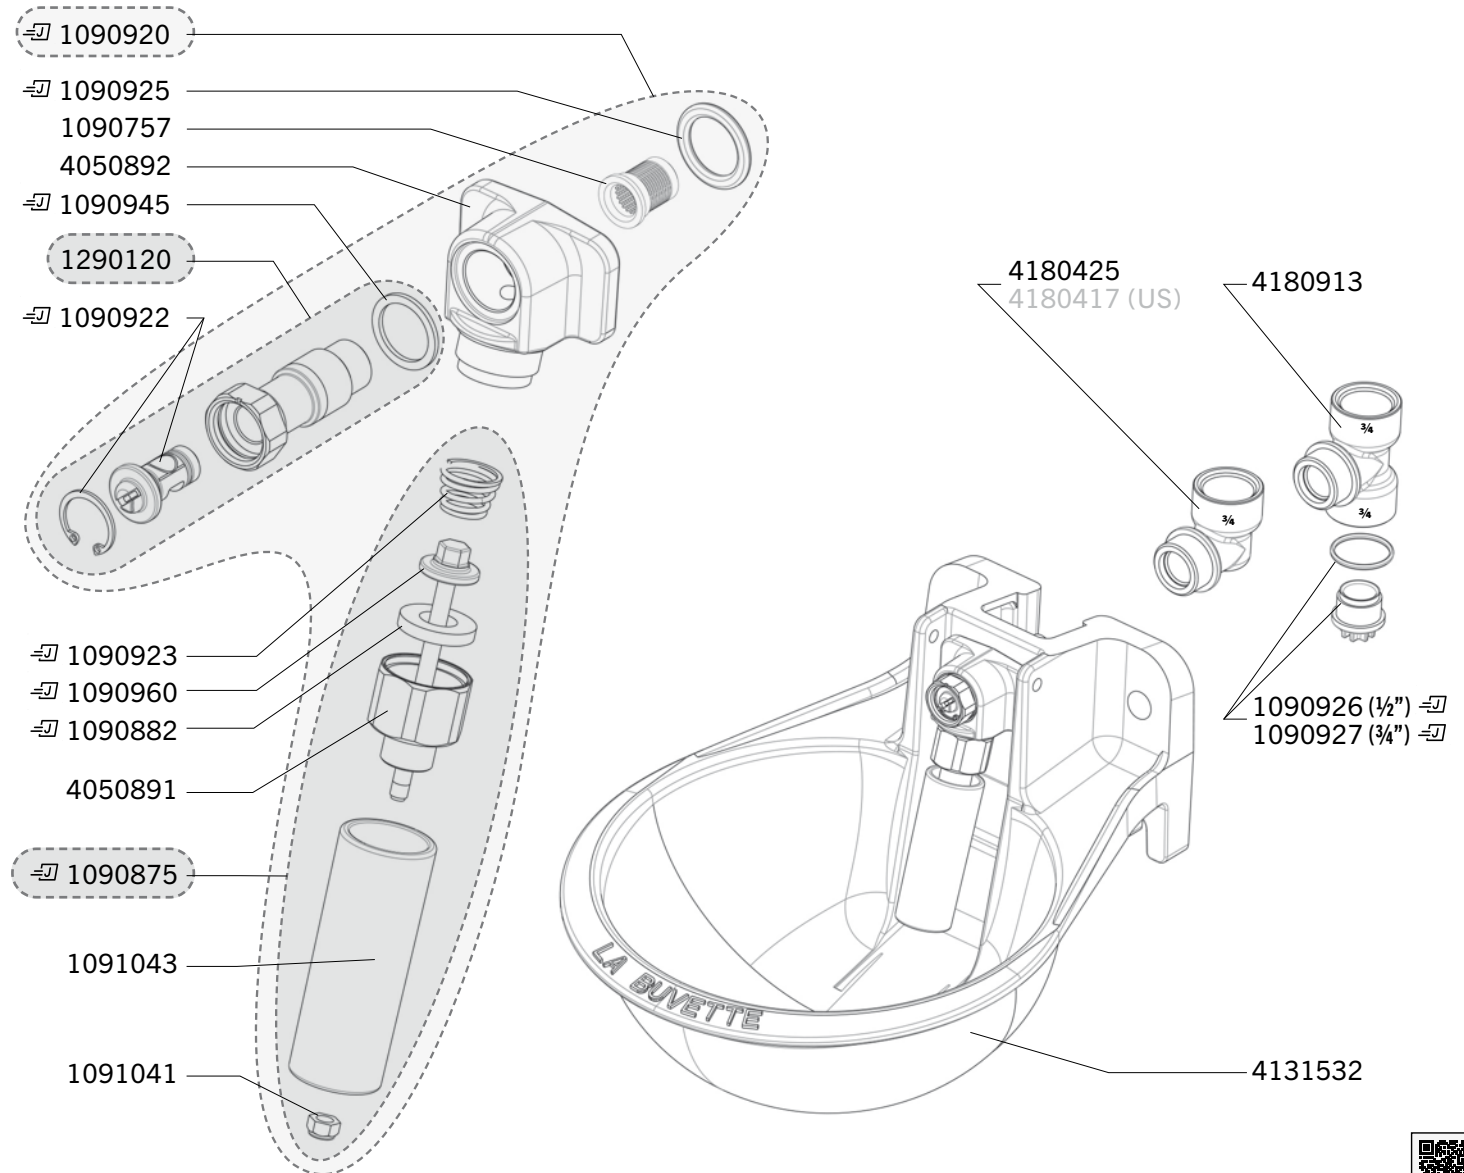

FORSTAL TUBE

Ref. 3027 - 3028 - 3029 - 3030 - 3263 - 3285

Ship.	Code	Designation
J+1	1090757	10 X PLASTIC FILTER
-J	1090875	VALVE UNDERPART F 30 BLISTER PACK
-J	1090882	VALVE SEAL F 30 (X5) BLISTER PACK
-J	1090920	COMPLETE VALVE F20/FORSTAL BLISTER PACK
-J	1090922	3 ADJUSTMENT SCREWS FORSTAL BLISTER PACK
-J	1090923	5 SPRING F30/60/FORSTAL BLISTER PACK
-J	1090925	5 O RING BLISTER PACK
-J	1090926	3 PLUG/WASHER 1/2 FOR F11 BLISTER PACK
-J	1090927	3 PLUG/WASHER 3/4 " BLISTER PACK
-J	1090945	5 X NYLON WASHER 24X18 F11 (BLISTER)
-J	1090960	VALVE SCHAFT F30/60/110-BLISTER
J+5	1091041	BAG WITH 10 STAINLESS STEEL BLIND NUTS H5
J+5	1091043	2 PLASTIC PUSH RODS F30/FORSTAL
J+1	1290120	ASSEMBLING+ADJUSTMENT SCREW-BRASS/FORSTAL
J+5	4050891	VALVE SEAT - BRASS
J+5	4050892	BRASS BODY VALVE FORSTAL
J+5	4131532	BOWL FOR FORSTAL TUBE VERSION
J+5	4180417	3/4" ELBOW (US THREADS) FOR FORSTAL TUBE VALVE
J+1	4180425	3/4" ELBOW FOR FORSTAL TUBE
J+1	4180913	T-CONNECTION 3/4" GZ M18 LT

Shipping time in working days (running out of stock excepted), spare parts tagged with a -J (J) are dispatched the same day if order received before noon and made of parts tagged with -J (J) exclusively.