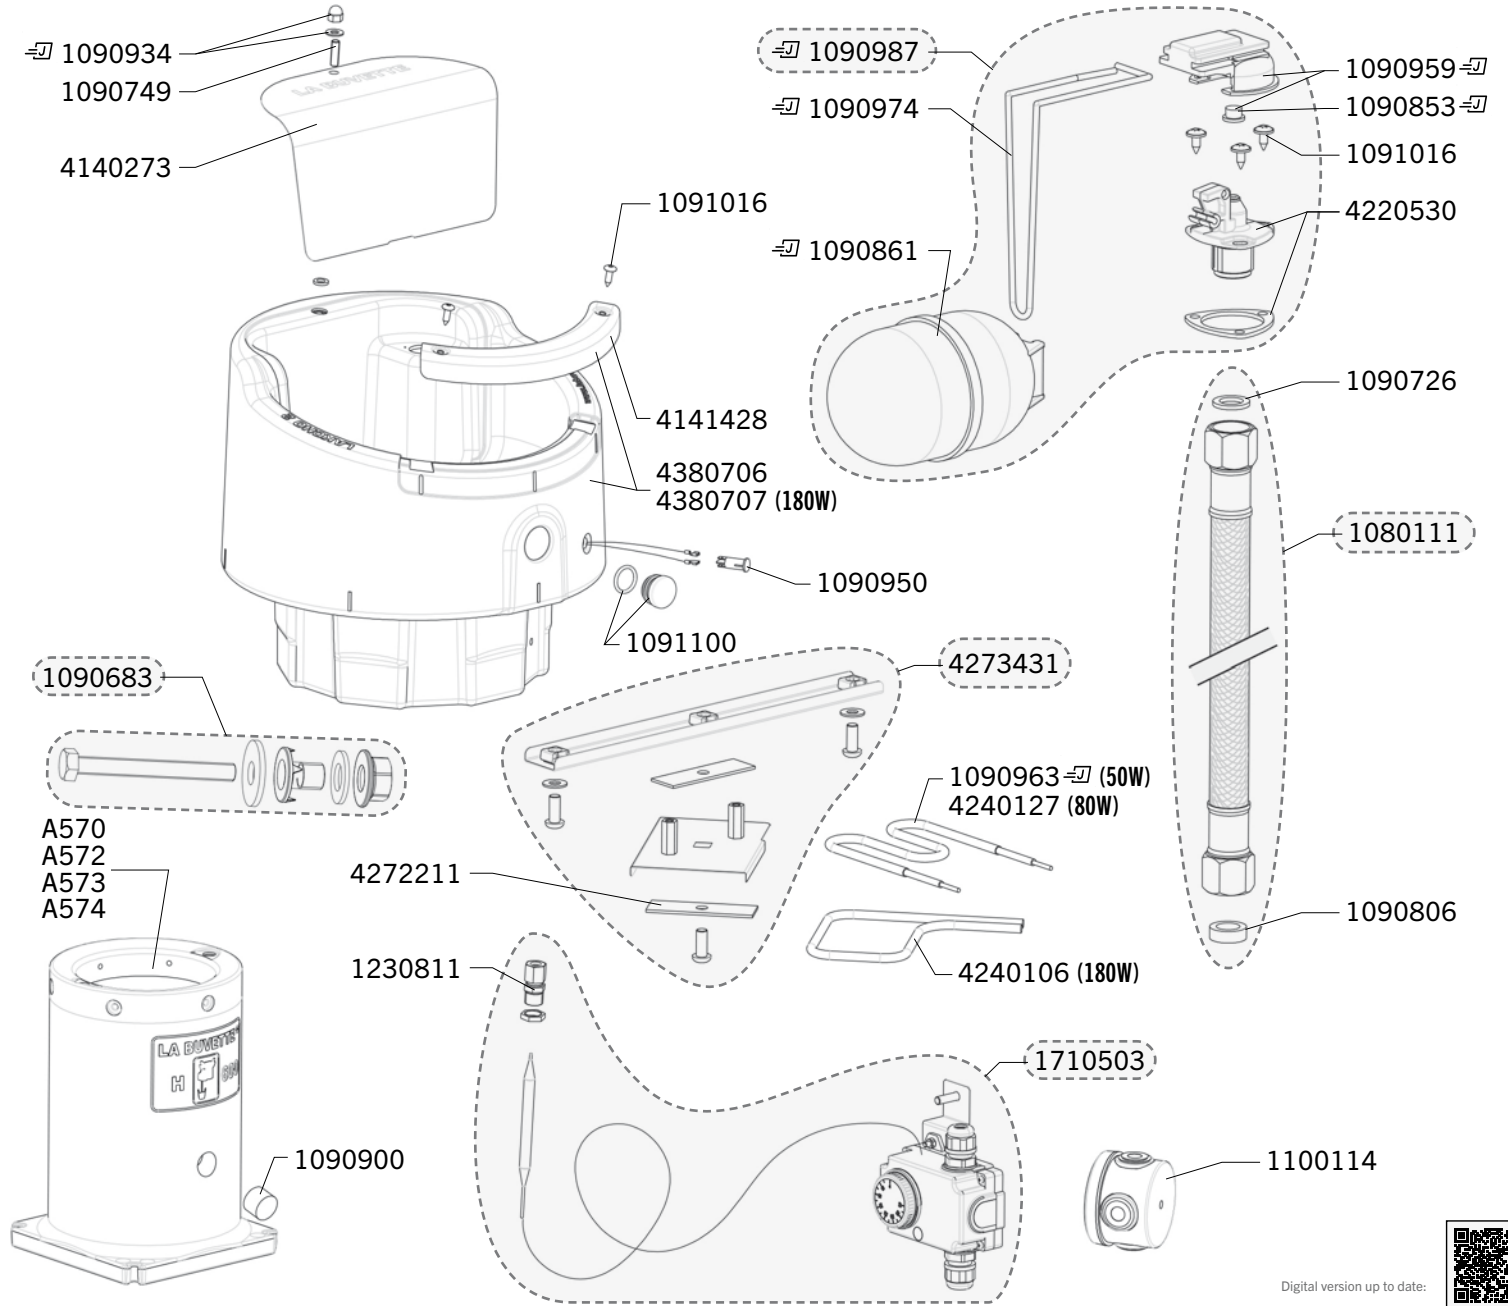

LAKCHO 2

Ref. 1640 - 1642 - 1840 - 1730

Exploded views of old versions of this model and of all others old LA BUVETTE models are available on www.labuvette.com.

Ship.	Code	Designation
J+1	1080111	FF ½" STAINLESS STEEL BRAIDED HOSE 60CM LG
J+5	1090683	SET OF BOLTS AND NUTS FOR MOUNTING LAKCHO 2
J+5	1090726	20 X RUBBER
J+5	1090749	5 X BRASS THREADED STEM
J+5	1090806	BAG OF 10 WASHERS 18,6X6X6
J+5	1090853	VALVE SEAL LAC 5 (X5) BLISTER PACK
J+5	1090861	FLOAT LAC 5 BLISTER PACK
J+5	1090900	PLUG FOR STAND
J+5	1090934	3 BLIND NUT FOR LAC5/55 BLISTER PACK
J+5	1090950	2 NEW COMPLETE LED GREEN LIGHT 24V (BLISTER)
J+5	1090959	VALVE BODY LAKCHO-BLISTER
J+5	1090963	HEATING PART 24V/50W LAKCHO-BLISTER
J+5	1090974	BLISTER WITH 2 MEDIUM SIZED PIN SPRINGS
J+5	1090987	BLISTER WITH 1 COMPLETE VALVE
J+5	1091016	BAGS OF 10 SCREWS
J+5	1091100	BAG 1 BLACK PLUG + GASKET
J+5	1100114	WATER TIGHT CASE DIAM 60
J+5	1230811	BRASS JUNCTION
J+5	1710503	LAKCHO 2 / CALDOLAC 5 / OVICAP THERMOSTATE
J+5	4140273	SSTEEL GUARD LAKCHO 2
J+5	4141428	STAINLESS STEEL BOWL GUARD LAKCHO 2
J+1	4220530	JET WITH WASHER LAKCHO 09/09
J+1	4240106	COMPLETE HEATING
J+1	4240127	HEATING ELEMENT 80W + INDICATOR WIRES + CONNECTORS
J+5	4272211	BRACKET FOR HEATING ELEMENT
J+1	4273431	COMPLET MOUTING SET FOR HEATING ELEMENT
J+5	4380706	LACCHO 2 BOWL WITH GUARD
J+5	4380707	LAKCHO 2 BOWL 180W WITH GUARD

Shipping time in working days (running out of stock excepted), spare parts tagged with a (J) are dispatched the same day if order received before noon and made of parts tagged with (J) exclusively.

Digital version up to date: