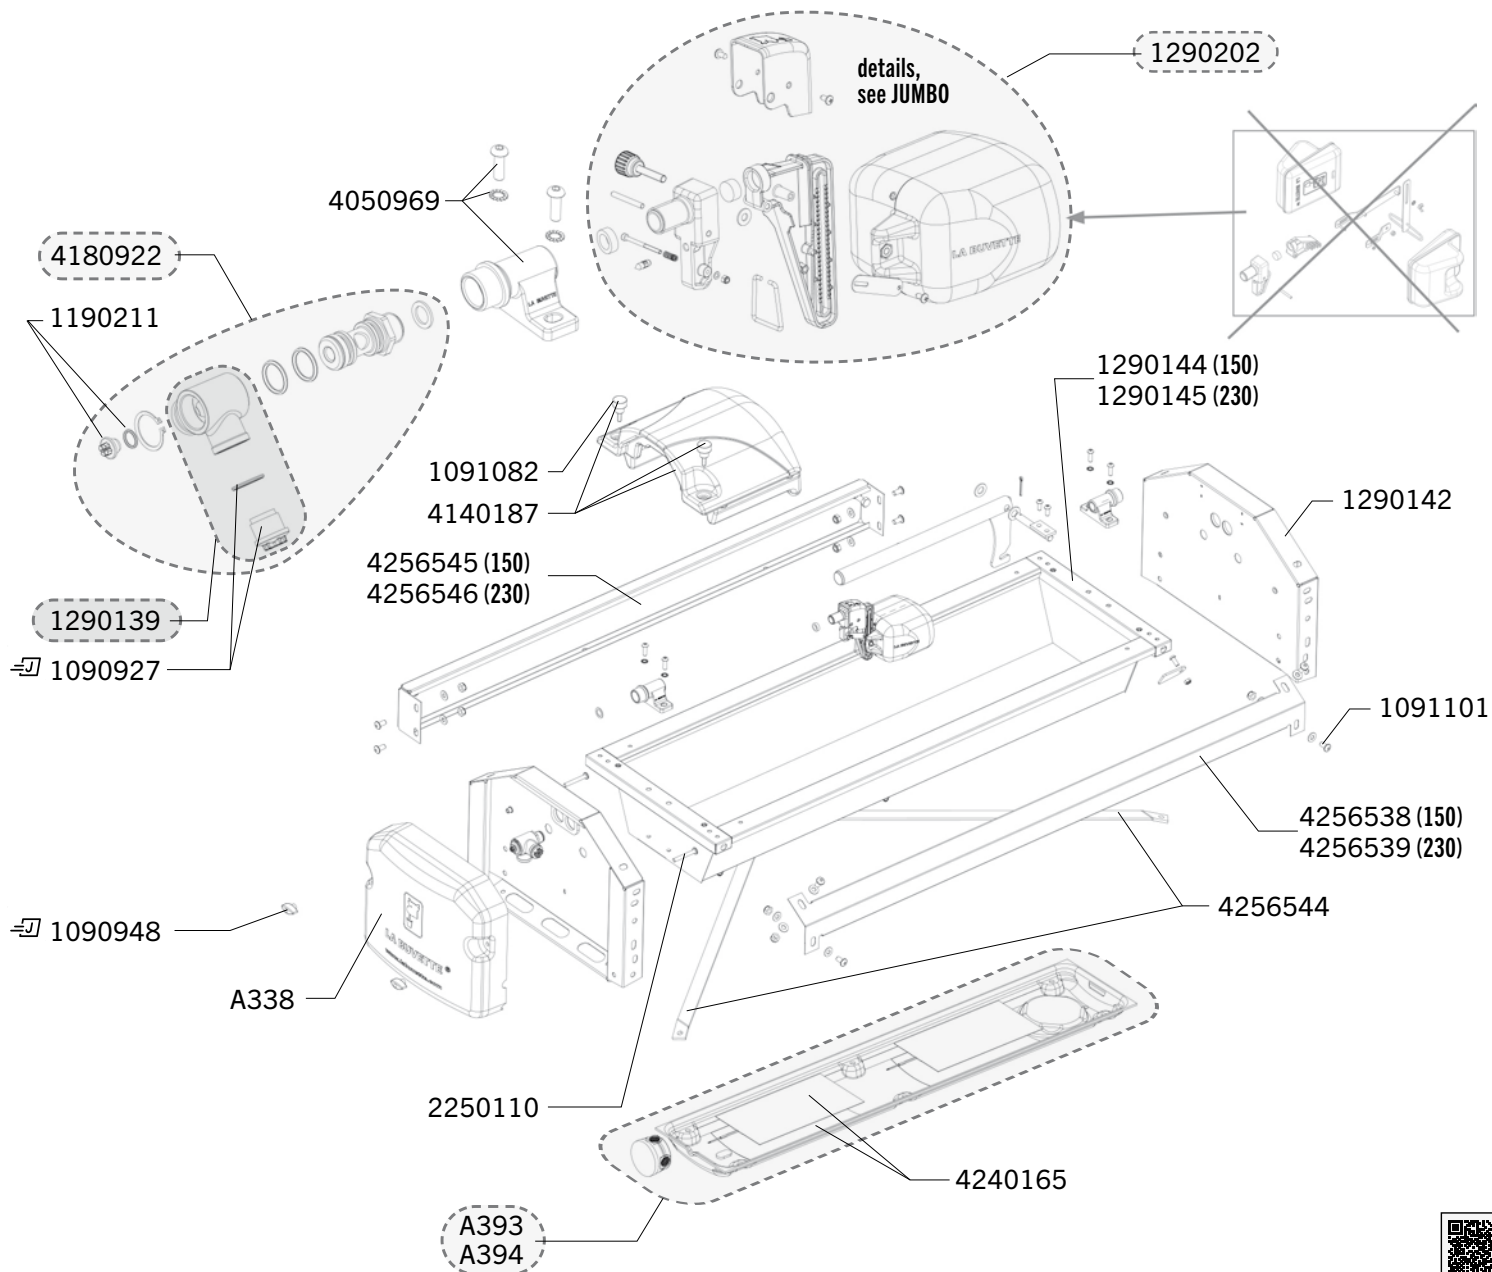

LB150 - LB230

Ref. 2092 - 2093

Ship.	Code	Designation
J+5	A338	EXTRA SIDE COVER WITH SCREWS
J+5	A393	EL SET LB/GV 150
J+5	A394	EL SET LB/GV 230/GV300
⇒ J	1090854	VALVE SEAL (X5) BLISTER PACK
⇒ J	1090927	3 PLUG/WASHER 3/4 " BLISTER PACK
⇒ J	1090938	VALVE BODY BLISTER PACK
⇒ J	1090948	2 X WINGNUT THERM. (BLISTER)
J+5	1091082	BAG OF 4 KNURLED KNOBS
J+5	1091101	BAG WITH 10 SS SCREWS + WASHERS FOR ANGLE
J+5	1190211	PLUG 1/4" WITH JOINT
J+1	1290133	1 JET Ø 9,5 LB/GV - JUMBO-VALVE 80L/MN
J+5	1290139	SWIVEL BODY+PLUG AND JOINT
J+5	1290142	LB 150/230 SIDE SUPPORT
J+5	1290144	STAINLESS STEEL TANK LB 150
J+5	1290145	STAINLESS STEEL TANK LB 230
J+1	1290202	UPGRADE KIT ROB 72 L/MN TO JUMBO 80 L/MN
J+5	2250110	SCREW TCL 8X60 STAINLESS STEEL
J+5	4050969	LINK OF TANK LB WITH SCREWS
J+5	4140187	VALVE COVER WITH SCREWS LB/GV
J+5	4180922	FULL SWIVEL SET LB
J+5	4240165	AHESIVE HEATING ELEMENT 175 W + DEFLECTOR
J+5	4256538	REINFORCEMENT ANGLE LB 230
J+5	4256539	REINFORCEMENT ANGLE LB 230
J+5	4256544	REINFORCEMENT KIT + SCREWS LB 150/230
J+5	4256545	REINFORCEMENT KIT + CROSS BAR + SCREWS LB 150
J+5	4256546	REINFORCEMENT KIT + CROSS BAR + SCREWS LB 230

Shipping time in working days (running out of stock excepted), spare parts tagged with a ⇒ J are dispatched the same day if order received before noon and made of parts tagged with ⇒ J exclusively.

Digital version up to date: