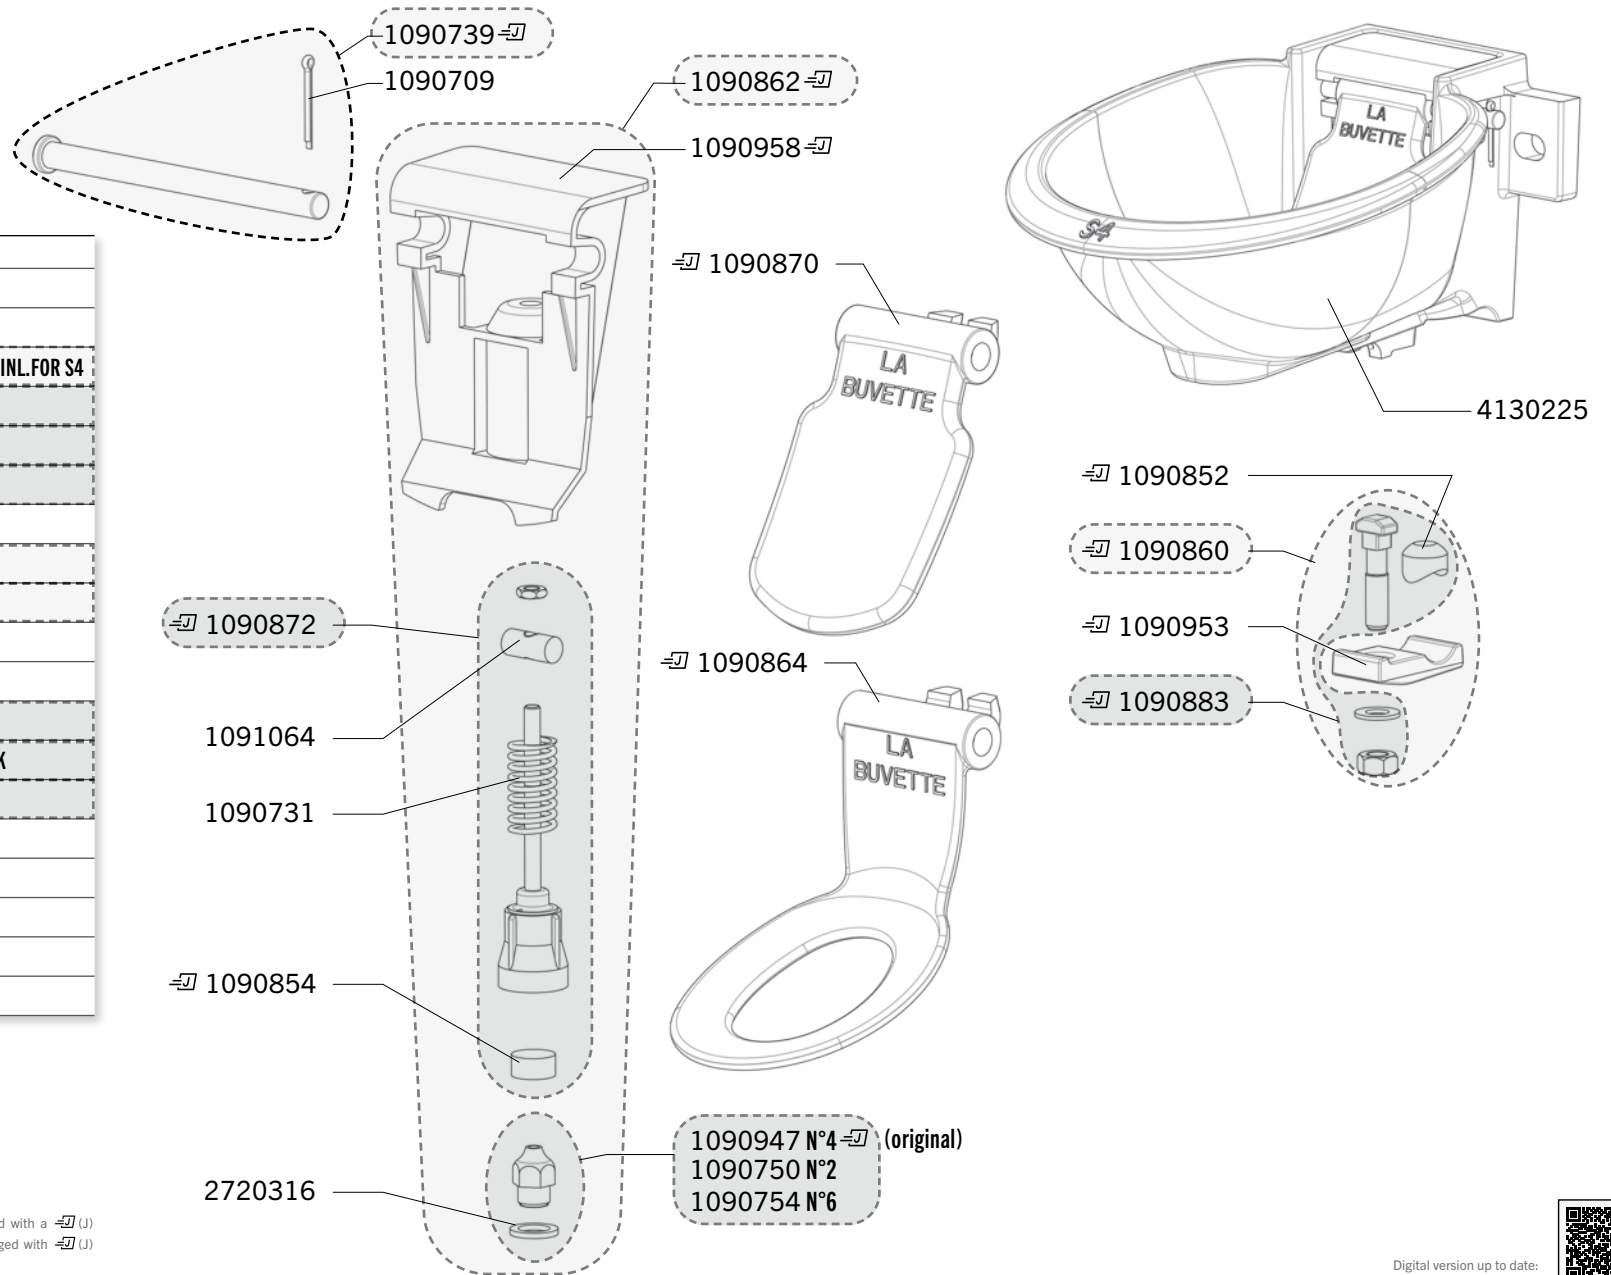

# S4

Ref. 1221 - 1222 - 1227 - 1228

Ship.	Code	Designation
J+5	1090709	10 X SPLIT PIN STAINL. STEEL S4
J+5	1090731	5 X STAINLESSSTEEL SPRING
⇒	1090739	5 X STAINLESSSTEEL PIN AND SPLIT PIN STAINL. FOR S4
J+5	1090750	6 X JET NR 2
J+5	1090754	6 X JET NR 6
⇒	1090852	SEAL FOR TUBE S 4 (X5) BLISTER PACK
⇒	1090854	VALVE SEAL (X5) BLISTER PACK
⇒	1090860	CLAMP + BOLT S 4 BLISTER PACK
⇒	1090862	COMPLETE CASING S 4 BLISTER PACK
⇒	1090864	PADDLE S 4 H BLISTER PACK
⇒	1090870	PADDLE S 4 V BLISTER PACK
⇒	1090872	VALVE BODY S 4 (X2) BLISTER PACK
⇒	1090883	BOLT / WASHER / NUT KIT (X3) BLISTER PACK
⇒	1090947	3 X JET NR4 S4 (BLISTER)
⇒	1090953	CLAMP S4/LAC5-BLISTER
⇒	1090958	VALVE CASING S4-BLISTER
J+5	1091064	5 BAR NUTS / VALVE S4
J+5	2720316	PLASTIC WASHER
J+5	4130225	BOWL S4

Shipping time in working days (running out of stock excepted), spare parts tagged with a ⇒ (J) are dispatched the same day if order received before noon and made of parts tagged with ⇒ (J) exclusively.