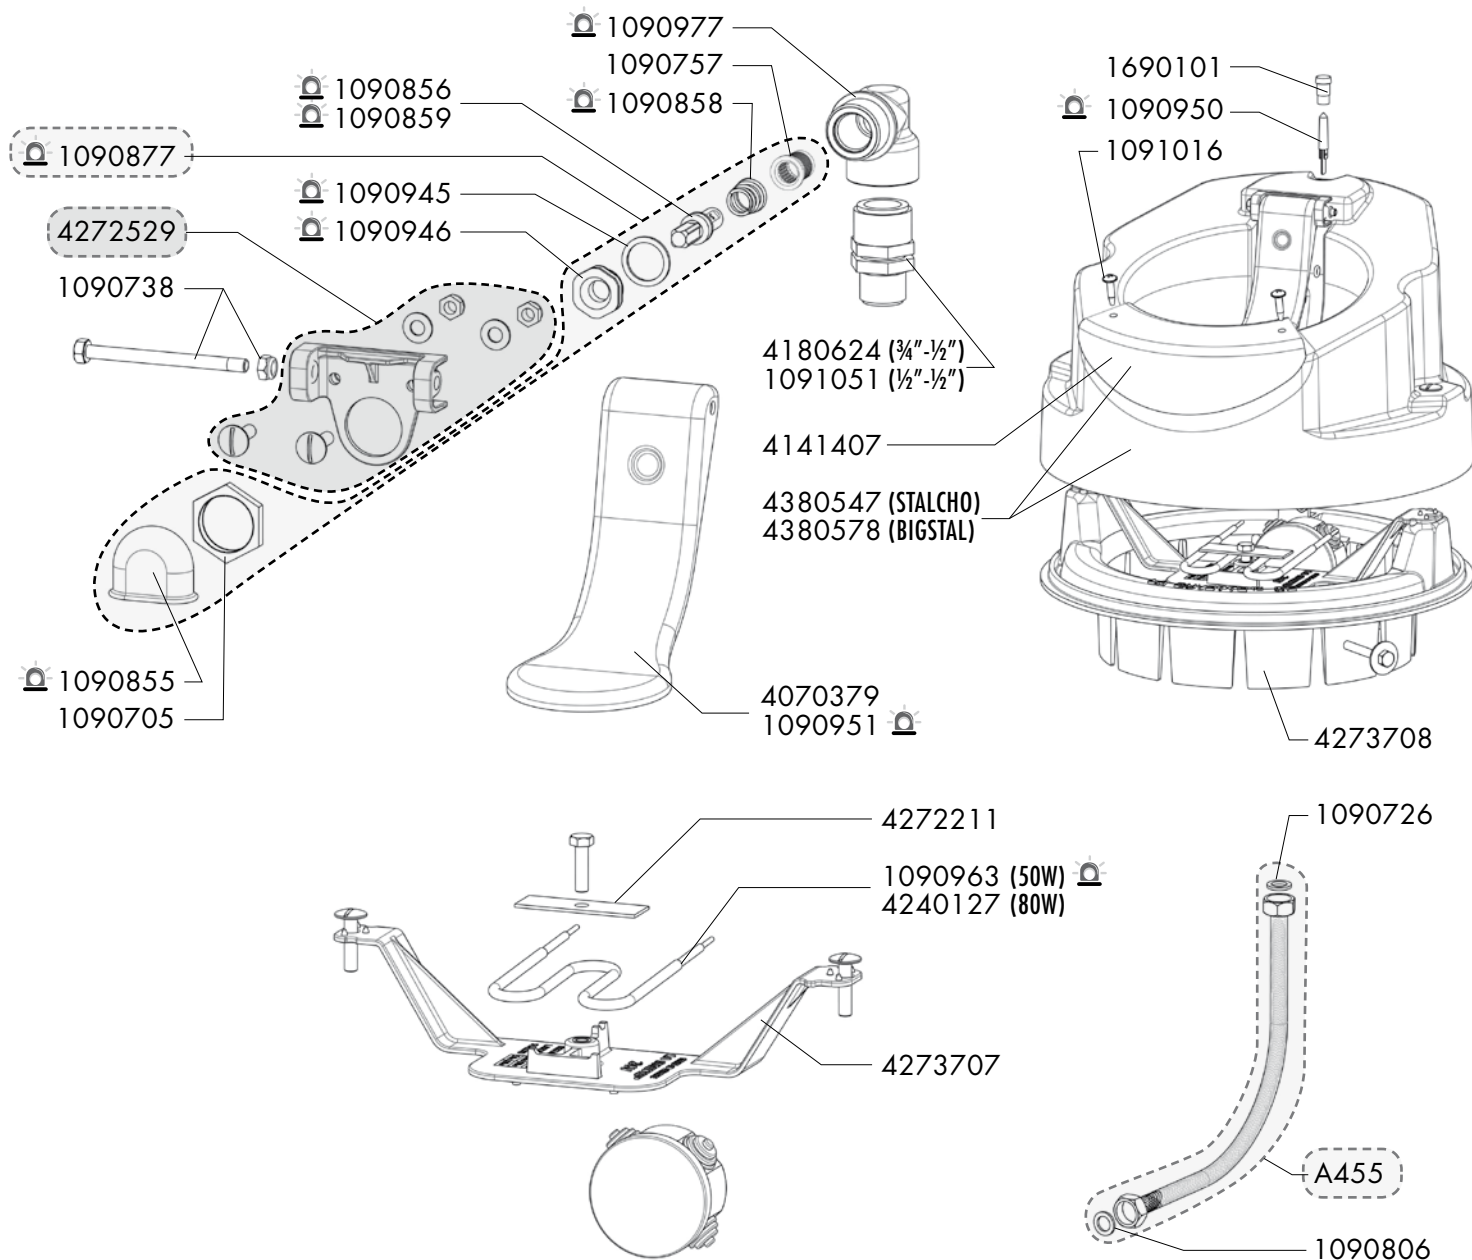

STALCHO - BIGSTAL

Ref. 1634 - 1635 - 1711

Ship.	Ref.	Designation
J+5	A455	ST. ST. BRAIDED HOSE FF 1/2" L 600 + FITTING MM 1/2" BLISTER PACK
J+5	1090705	10 X NUTS 3/4 GZ F11
J+5	1090726	20 X RUBBER
J+5	1090738	10 X STAINLESSSTEEL PIN
J+1	1090757	10 X PLASTIC FILTER
J+5	1090806	BAG OF 10 WASHERS 18,6X6X6
J+5	1090855	DEFLECTOR F 9 S (X5) BLISTER PACK
J+5	1090856	VALVE "S" F 9 S (x5) BLISTER PACK
J+5	1090858	SPRING F 11/FORSTAL (x5) BLISTER PACK
J+5	1090859	VALVE "H" F 9 S (X5) BLISTER PACK
J+5	1090877	COMPLETE VALVE "S" F 9 S BLISTER PACK
J+5	1090879	BRAIDED HORSE + SCREWS LAKCHO/STALCHO
J+5	1090945	5 X NYLON WASHER 24X18 F11 (BLISTER)
J+5	1090946	3 X VALVE SEAT F11 (BLISTER)
J+5	1090950	2 BULBS 24 V LAKCHO (BLISTER)
J+5	1090951	1 PLASTIC PADDLE F11-BLISTER
J+5	1090963	HEATING PART 24V/50W LAKCHO-BLISTER
J+5	1090977	BLISTER WITH ONE BENT BODY 3/4
J+5	1091016	10 SCREWS FOR GUARD OF BOWL
J+5	1091051	5 JUNCTIONS (PLASTIC) MM 1/2 1/2
J+5	1690101	LUMINOUS SIGHT
J+1	4070379	SS PADDLE STALCHO
J+5	4141407	GUARD
J+5	4180624	REDUCED PLASTIC JUNCTION 3/4-1/2
J+1	4240127	HEATER 24V 80W LAKCHO
J+5	4272211	BRACKET
J+1	4272529	STAINLESS STEEL SUPPORT FOR PADDLE + SCREWS
J+5	4273707	SUPPORT FOR HEATING ELEMENT
J+5	4273708	SUPPORT FOR BOWL
J+5	4380547	COMPLETE BOWL STALCHO
J+5	4380578	BOWL FOR BIGSTAL (END-OF-SERIES)

Shipping time in working days (running out of stock excepted), spare parts tagged with a are dispatched the same day if order received before noon and made of parts tagged with (J) exclusively.