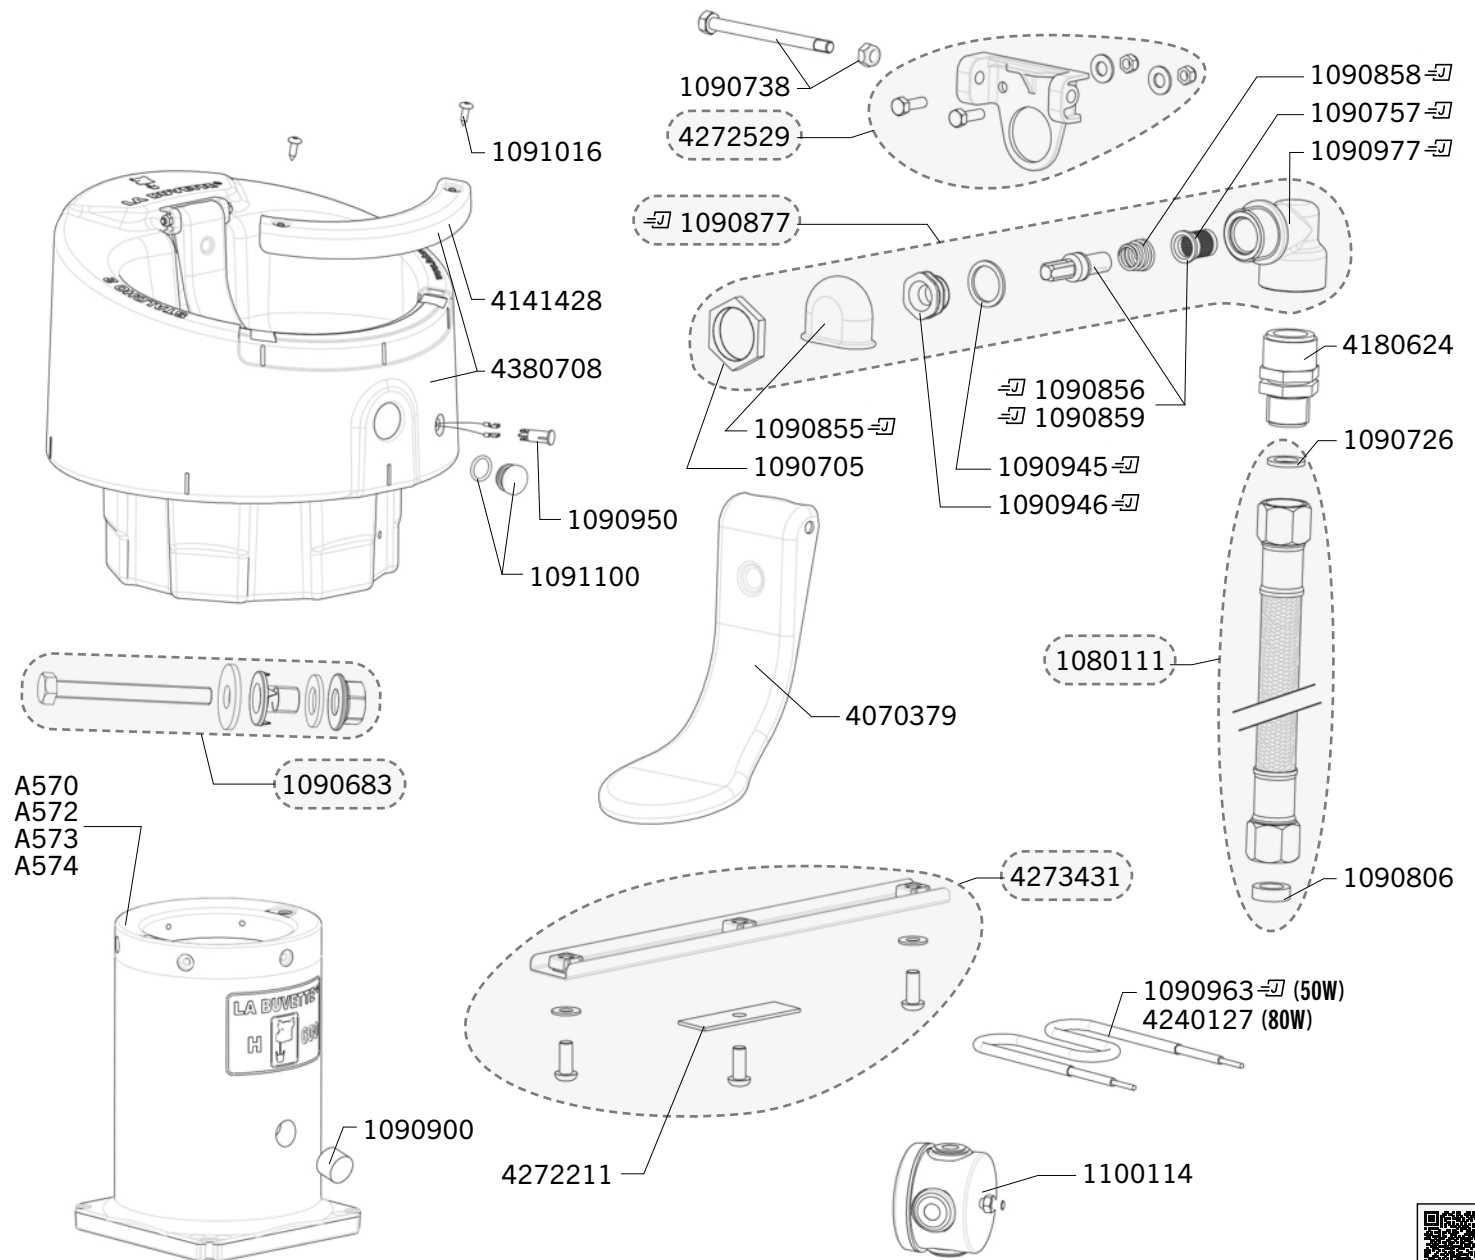

STALCHO 2

Ref. 1641 - 1731 - 1841

Exploded views of old versions of this model and of all others old LA BUVETTE models are available on www.labuvette.com.

Ship.	Code	Designation
J+1	1080111	FF ½" STAINLESS STEEL BRAIDED HOSE 60CM LG
J+5	1090683	SET OF BOLTS AND NUTS FOR MOUNTING LAKCHO 2
J+5	1090705	10 X BRASS NUTS 3/4 GZ
J+5	1090726	20 X RUBBER
J+5	1090738	10 X STAINLESSSTEEL PIN
J+1	1090757	10 X PLASTIC FILTER
J+5	1090806	BAG OF 10 WASHERS 18,6X6X6
⇒	1090855	DEFLECTOR F 11 (X5) BLISTER PACK
⇒	1090856	5 ORIGINAL SPRINKLERS (RED) +FILTERS
⇒	1090858	SPRING F 11/FORSTAL (X5) BLISTER PACK
⇒	1090859	VALVE "H" (X5) BLISTER PACK +FILTERS
⇒	1090877	RENOVATION KIT TAP "S" OR "H" ALL VERSIONS
⇒	1090900	PLUG FOR STAND
⇒	1090945	5 X NYLON WASHER 24X18 F11 (BLISTER)
⇒	1090946	3 X VALVE SEAT F11 (BLISTER)
⇒	1090950	2 NEW COMPLETE LED GREEN LIGHT 24V (BLISTER)
⇒	1090963	HEATING PART 24V/50W LAKCHO-BLISTER
⇒	1090977	3/4" ELBOW F11/FORSTAL WITH PADDLE (BLISTER)
J+5	1091016	BAGS OF 10 SCREWS
J+5	1091100	BAG WITH ONE BLACK PLUG+O RING FOR LAKCHO
J+5	1100114	WATER TIGHT CASE DIAM 60
J+1	4070379	SS PADDLE STALCHO
J+5	4141428	S.STEEL BOWL GUARD LAKCHO 2
J+5	4180624	PLASTIC REDUCED JUNCTION M/M 3/4-1/2
J+5	4240127	HEATING ELEMENT 80W + INDICATOR WIRES + CONNECTORS
J+5	4272211	BRACKET FOR HEATING ELEMENT
J+1	4272529	STAINLESS STEEL SUPPORT FOR PADDLE +SCREWS
J+1	4273431	FULL MOUNTING SET FOR HEATING ELEMENT
J+5	4380708	STALCHO 2 BOWL + BOWL GUARD

Shipping time in working days (running out of stock excepted), spare parts tagged with a ⇒ (J) are dispatched the same day if order received before noon and made of parts tagged with ⇒ (J) exclusively.