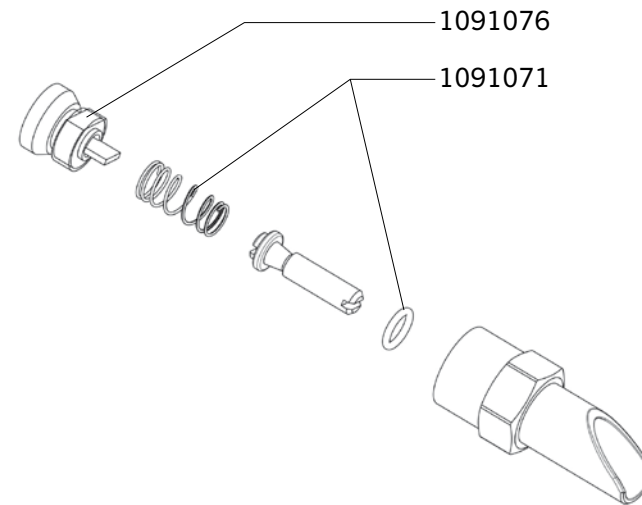

DIRECTO PREMIUM

Ref. 1816 - 1817 - 1818

DIRECTO 50 PREMIUM