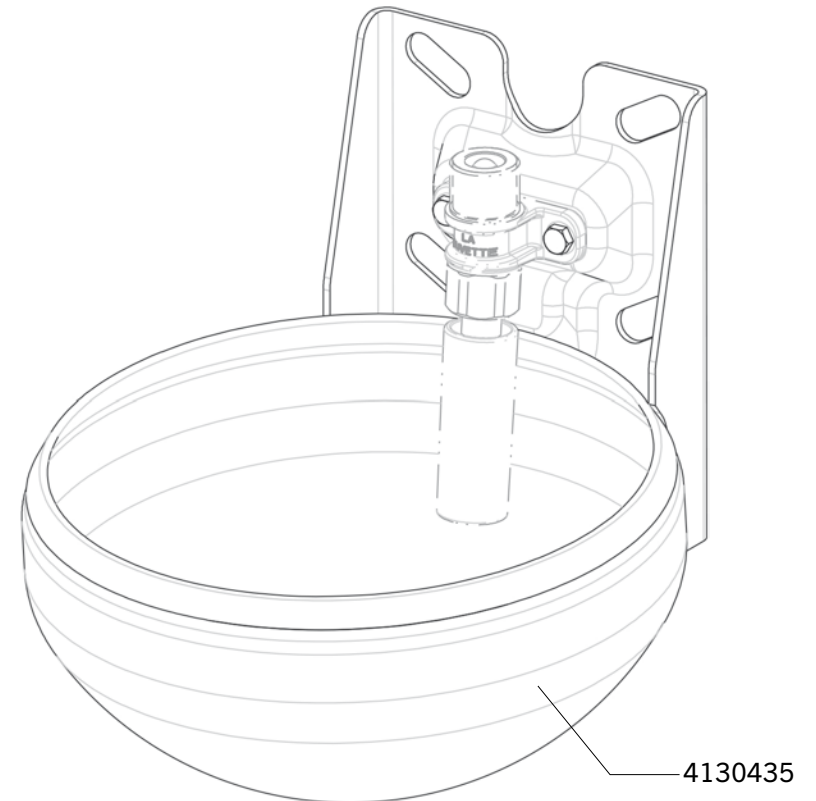

F110 INOX

Ref. 3209

Exploded views of old versions of this model and of all others old LA BUVETTE models are available on www.labuvette.com.

Ship.	Code	Designation
	1090882	VALVE SEAL F 30 (X5) BLISTER PACK
	1090923	5 SPRINGS F30/60/FORSTAL BLISTER PACK
	1090960	VALVE SHAFT F30/60/110-BLISTER
J+5	1091041	BAG WITH 10 STAINLESS STEEL BLIND NUTS H5
J+5	1091043	2 PLASTIC PUSH RODS F30/FORSTAL
J+5	1091061	10 STAINLESS STEEL FILTERS FOR BABYLAB
J+5	4050902	UNDER PART OF THE VALVE SS
J+5	4050916	STAINLESS STEEL BODY F110
J+5	4050953	VALVE UNDEPART F30 STAINLESS STEEL
J+5	4050954	REPAIR VALVE SET F110 INOX
J+5	4130435	BOWL F110 STAINLESS STEEL-ONE PIECE

Shipping time in working days (running out of stock excepted), spare parts tagged with a are dispatched the same day if order received before noon and made of parts tagged with (J) exclusively.