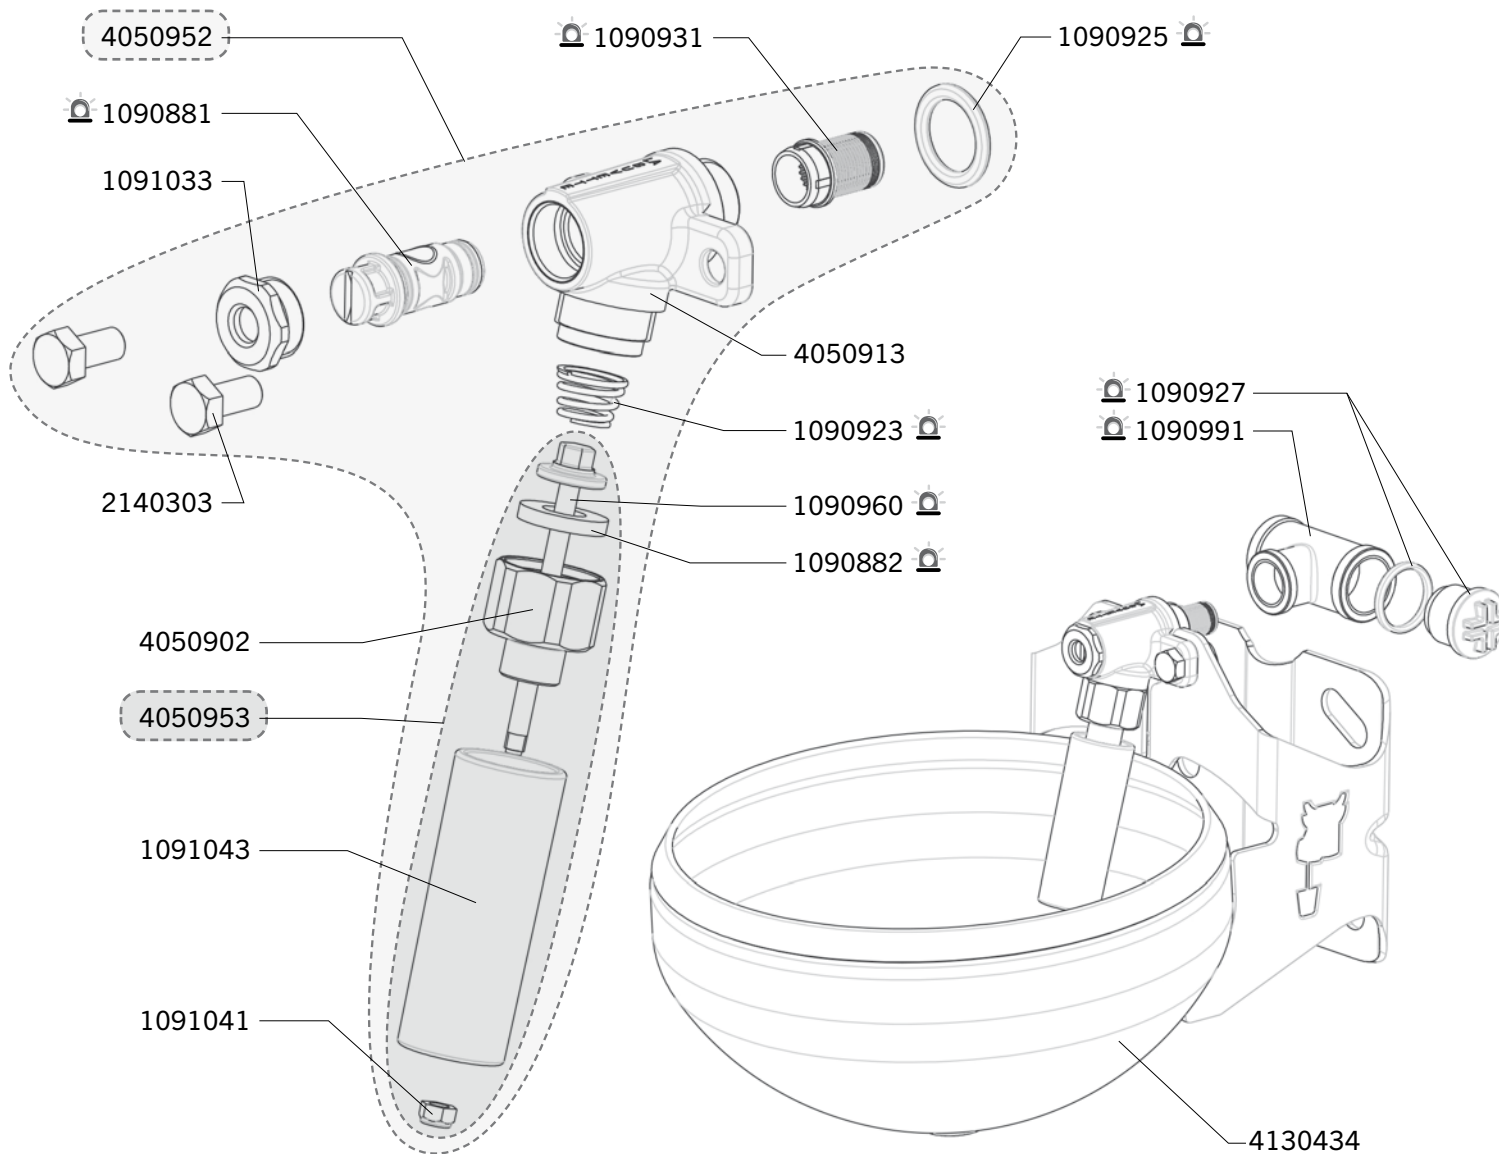

Ref. 3217

Exploded views of old versions of this model and of all others old LA BUVETTE models are available on www.labuvette.com.

Ship.	Code	Designation
	1090881	FLOW ADJUSTMENT SCREW F 30 (X3) BLISTER PACK
	1090882	VALVE SEAL F 30 (X5) BLISTER PACK
	1090923	5 SPRINGS F30/60/FORSTAL BLISTER PACK
	1090925	FIVE O RINGS BLISTER PACK
	1090927	3 PLUG/WASHERS 3/4 " BLISTER PACK
	1090931	5 FILTERS F30/60 BLISTER PACK
	1090960	VALVE SHAFT F30/60/110-BLISTER
	1090991	BLISTER WITH 1 SS T-CONNECTION 3/4
J+5	1091033	5 STAINLESS STEEL PLUGS
J+5	1091041	BAG WITH 10 STAINLESS STEEL BLIND NUTS H5
J+1	1091043	2 PLASTIC PUSH RODS F30/FORSTAL
J+5	2140303	SCREW TH 8X16 SSTEEL
J+5	4050902	UNDER PART OF THE VALVE SS
J+5	4050913	ST. STEEL BODY VALVE F 130
J+1	4050952	COMPLETE VALVE F130 STAINLESS STEEL
J+5	4050953	VALVE UNDEPART F130 STAINLESS STEEL
J+5	4130434	BOWL F 130 SSTEEL