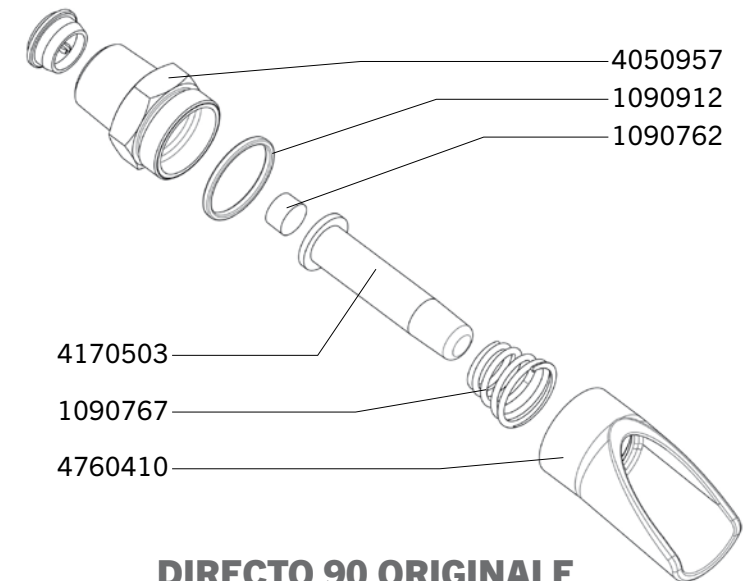

DIRECTO 90 ORIGINALE

Shipping time in working days (running out of stock excepted), spare parts tagged with a are dispatched the same day if order received before noon and made of parts tagged with (J) exclusively.