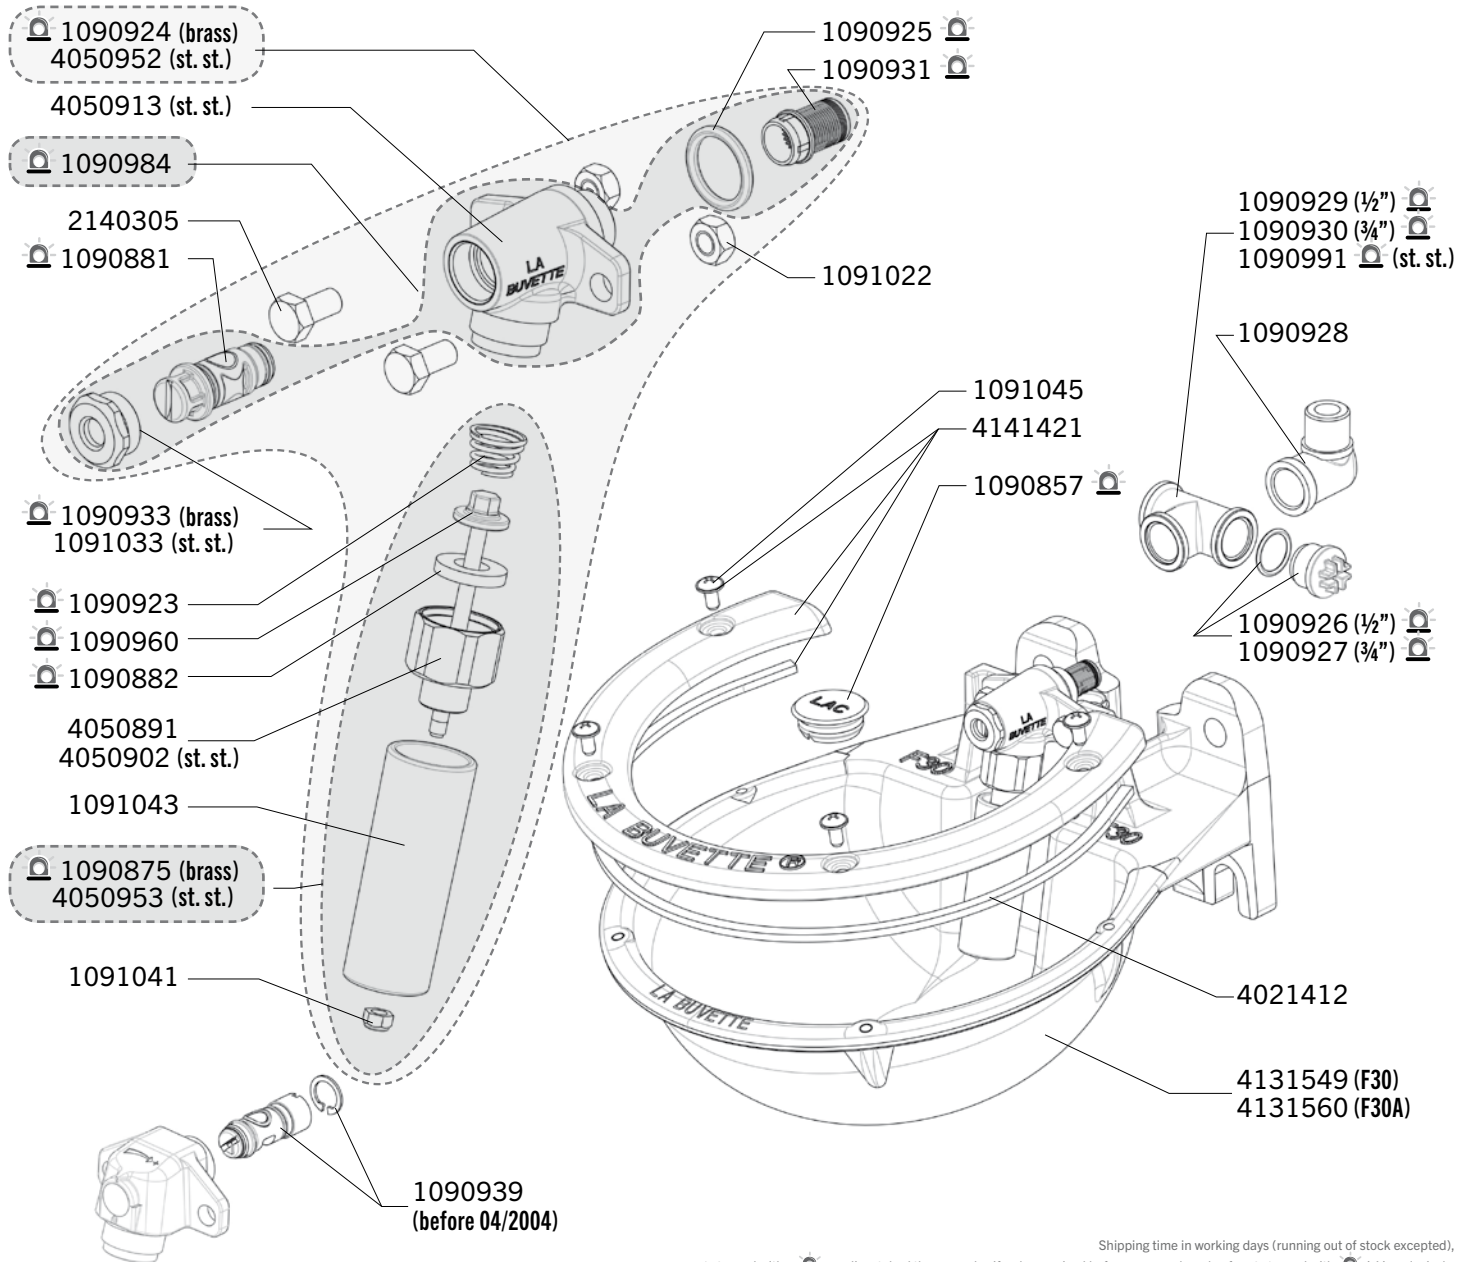

Ship.	Code	Designation
Ⓛ	1090857	PLUG LAC 5 (X5) BLISTER PACK
Ⓛ	1090875	VALVE UNDERPART F 30 BLISTER PACK
Ⓛ	1090881	FLOW ADJUSTMENT SCREW F 30 (X3) BLISTER PACK
Ⓛ	1090882	VALVE SEAL F 30 (X5) BLISTER PACK
Ⓛ	1090923	5 SPRINGS F30/60/FORSTAL BLISTER PACK
Ⓛ	1090924	COMPLETE VALVE FOR F30 BLISTER PACK
Ⓛ	1090925	FIVE O RINGS BLISTER PACK
Ⓛ	1090926	3 PLUG/WASHERS 1/2 FOR F11 BLISTER PACK
Ⓛ	1090927	3 PLUG/WASHERS 3/4 " BLISTER PACK
Ⓛ	1090928	BENT JUNCTION 1/2 GZ BLISTER PACK
Ⓛ	1090929	T CONNECTION 1/2 BRASS FFF BLISTER PACK
Ⓛ	1090930	T CONNECTION FFF 3/4-1/2-3/4 BRASS BLISTER PACK
Ⓛ	1090931	5 FILTERS F30/60 BLISTER PACK
Ⓛ	1090933	3 FIXING NUTS FOR ADJUSTEMENT SCREW (BLISTER)
Ⓛ	1090939	3 FLOW ADJUSTEMENT SCREWS F30/60 BEFORE 2004 (BLISTER)
Ⓛ	1090960	VALVE SHAFT F30/60/110-BLISTER
Ⓛ	1090984	VALVE HEAD-MOUNTED ADJUSTMENT SCREW - BLISTER
Ⓛ	1090991	1 SS T-CONNECTION 3/4 FOR F25-30-40-60 - BLISTER
J+5	1091022	BAG WITH 10 BLIND NUTS H8
J+5	1091033	5 STAINLESS STEEL PLUGS
J+5	1091041	BAG WITH 10 STAINLESS STEEL BLIND NUTS H5
J+5	1091043	2 PLASTIC PUSH RODS F30/FORSTAL
J+5	1091045	BAG WITH 10 STAINLESS 6X12 STEEL SCREWS
J+5	2140305	SCREW TH 8X25 S. STEEL
J+5	4021412	1 M STICKY FOAM SEAL 6X4
J+5	4050891	VALVE SEAT - BRASS
J+5	4050902	UNDER PART OF THE VALVE SS
J+5	4050913	ST. STEEL BODY VALVE F130
J+5	4050952	COMPLETE VALVE F30 STAINLESS STEEL
J+5	4050953	VALVE UNDEPART F30 STAINLESS STEEL
J+5	4131549	BOWL F30 POLYCOAT
J+5	4131560	BOWL F30A POLYCOAT
J+5	4141421	NON SPILL FRAME WITH SEAL - F30

Shipping time in working days (running out of stock excepted), spare parts tagged with a Ⓛ are dispatched the same day if order received before noon and made of parts tagged with J+5 (J) exclusively.