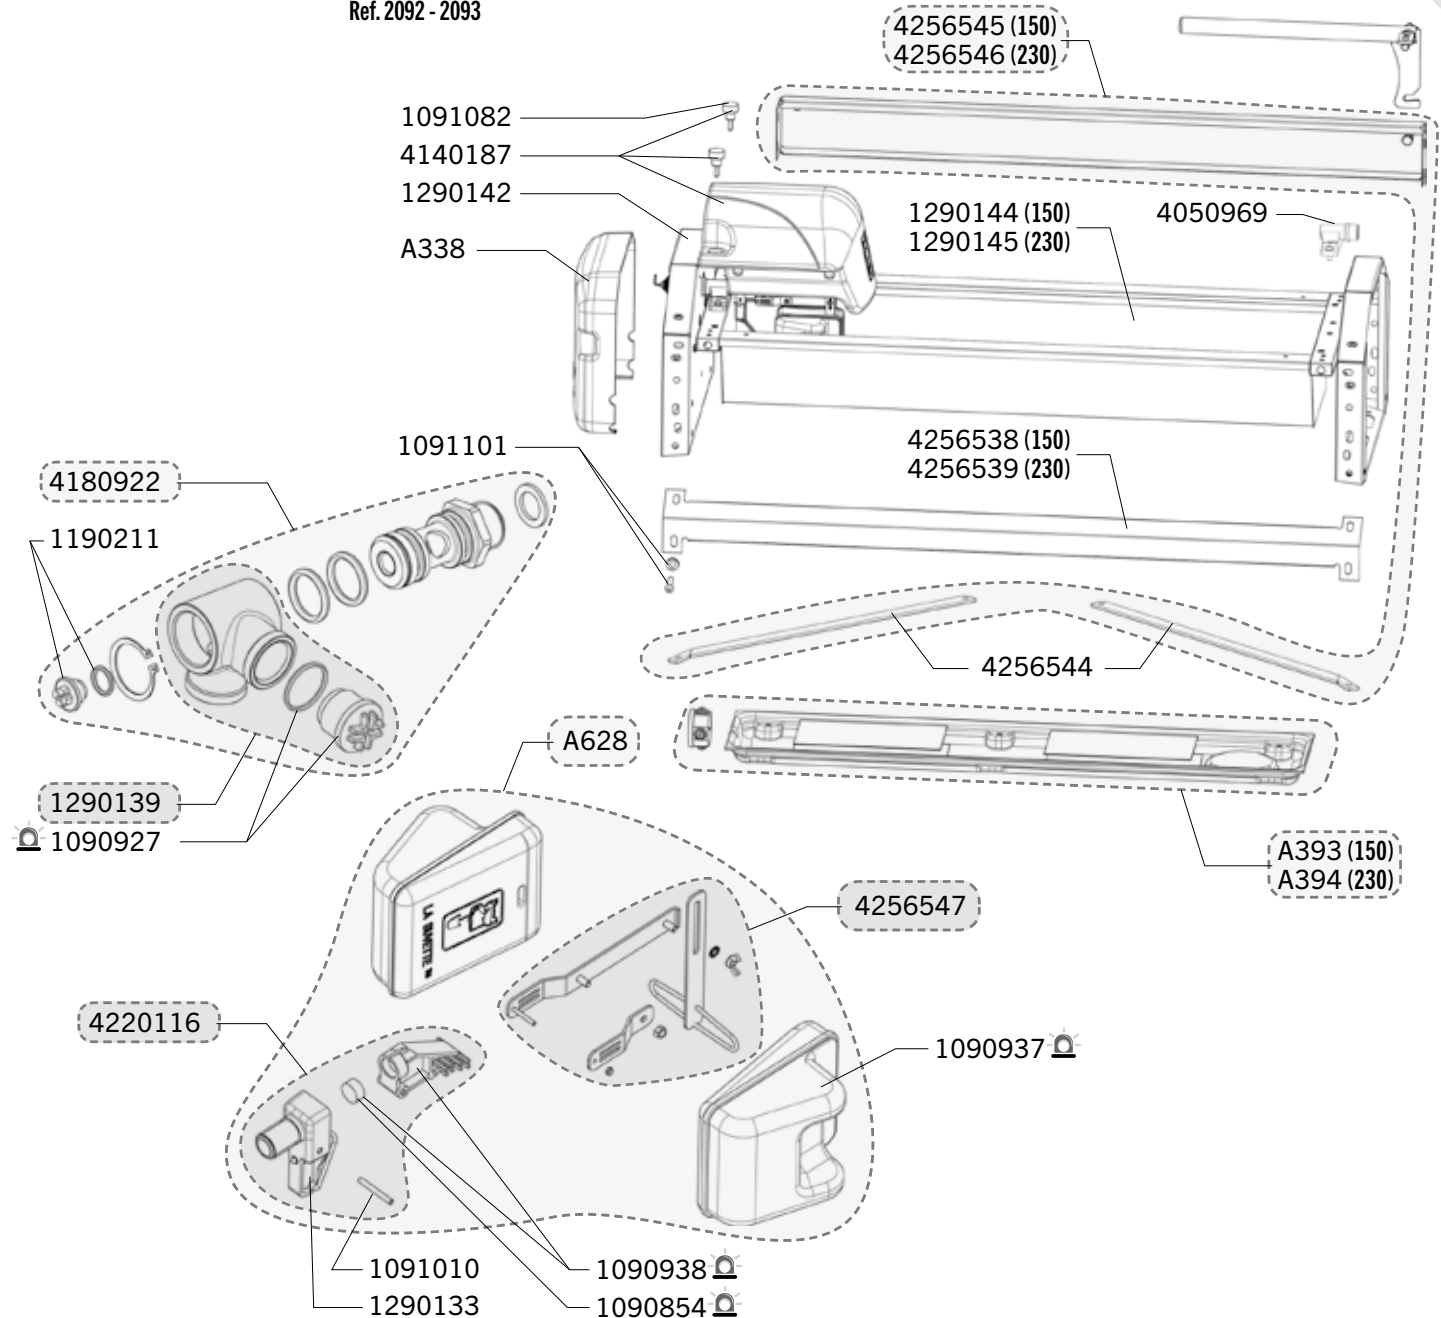

LB150 - LB230

Ref. 2092 - 2093

Ship.	Code	Designation
J+5	A338	EXTRA SIDE COVER WITH SCREWS
J+5	A393	EL SET LB/GV 150
J+5	A394	EL SET LB/GV 230
J+5	A628	VALVE 72 L/MIN
	1090854	VALVE SEAL S 4 (X5) BLISTER PACK
	1090927	3 PLUG/WASHERS 3/4" BLISTER PACK
	1090937	FLOAT THERMOLAC/PREBAC/BIGLAC BLISTER PACK
	1090938	VALVE BODY THERMOLAC/PREBAC BLISTER PACK
J+5	1091010	5 STAINLESS STEEL AXLES
J+5	1091082	BAG OF 4 KNURLED KNOBS LB/GV
J+5	1091101	BAG OF 10 STAINLESS STEEL SCREWS + RINGS
J+5	1190211	PLUG 1/4" WITH JOINT
J+5	1290133	1 JET Ø9 LB/GV - 72 L/MN
J+5	1290139	SWIVEL BODY+PLUG AND JOINT
J+5	1290142	SIDE SUPPORT LB
J+5	1290144	STAINLESS STEEL TANK LB 150
J+5	1290145	STAINLESS STEEL TANK LB 230
J+5	4050969	LINK OF TANK LB WITH SCREWS
J+5	4140187	VALVE COVER WITH SCREWS LB/GV
J+5	4180922	FULL SWIVEL SET LB
J+5	4220116	VALVE BODY + JET FOR FLOAT VALVES 72L/100L
J+5	4256538	ANGLE LB 150 + SCREWS
J+5	4256539	ANGLE LB 230 + SCREWS
J+5	4256544	REINFORCEMENT KIT + SCREWS LB 150/230
J+5	4256545	BACK REINFORCEMENT LB 150 + SCREWS
J+5	4256546	BACK REINFORCEMENT LB 230 + SCREWS
J+5	4256547	LEVER ARM FOR FLOAT VALVE 72 L

Shipping time in working days (running out of stock excepted), spare parts tagged with a are dispatched the same day if order received before noon and made of parts tagged with (J) exclusively.