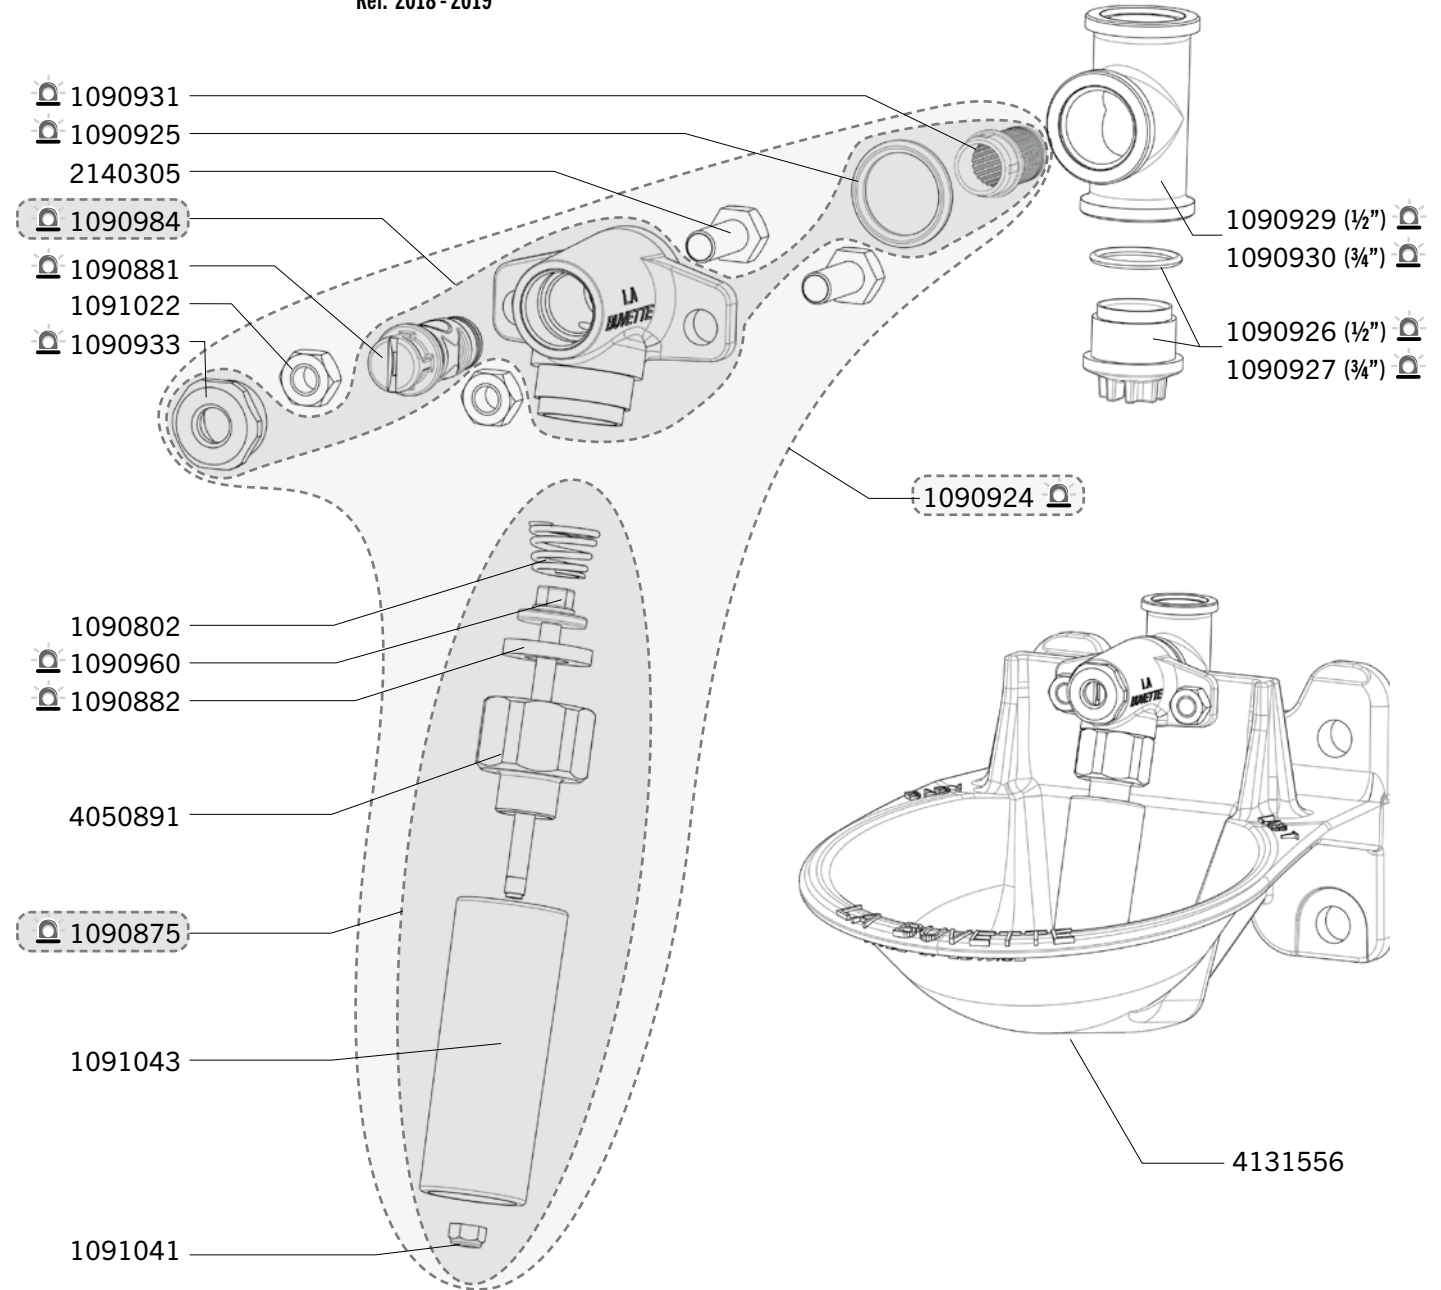

BABYLAB T

Ref. 2018 - 2019

Ship.	Code	Designation
	1090875	VALVE UNDERPART F 30 BLISTER PACK
J+5	1090802	10 X SPRINGS BABYLAB
	1090881	FLOW ADJUSTMENT SCREW F 30 (X3) BLISTER PACK
	1090882	VALVE SEAL F 30 (X5) BLISTER PACK
	1090924	COMPLETE VALVE FOR F30 BLISTER PACK
	1090925	5 O RING BLISTER PACK
	1090926	3 PLUG/WASHER 1/2 FOR F11 BLISTER PACK
	1090927	3 PLUG/WASHER 3/4 BLISTER PACK
	1090929	T CONNECTION 1/2 BRASS FFF BLISTER PACK
	1090930	T CONNECTION FFF 3/4-1/2-3/4 BRASS BLISTER PACK
	1090931	5 FILTERS F30/60 BLISTER PACK
	1090933	3 FIXING NUT FOR ADJUSTEMENT SCREW BLISTER PACK
	1090960	VALVE SHAFT F30/60/110-BLISTER
	1090984	BLISTER WITH VALVE HEAD+MOUNTED ADJUSTMENT SCREW
J+5	1091022	BAG WITH 10 BLIND NUTS H8
J+5	1091041	BAG WITH 10 STAINLESS STEEL BLIND NUTS H5
J+5	1091043	2 PLASTIC PUSH RODS F30/FORSTAL
J+5	2140305	SCREW TH 8X25 STEEL
J+5	4050891	VALVE SEAT - BRASS
J+5	4131556	BOWL BABYLAB T PO

Shipping time in working days (running out of stock excepted), spare parts tagged with a are dispatched the same day if order received before noon and made of parts tagged with exclusively.