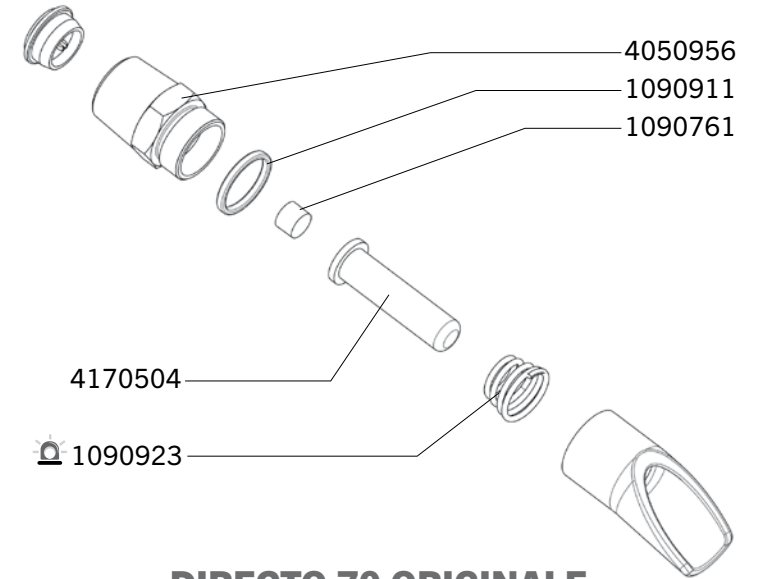

DIRECTO 70 ORIGINALE