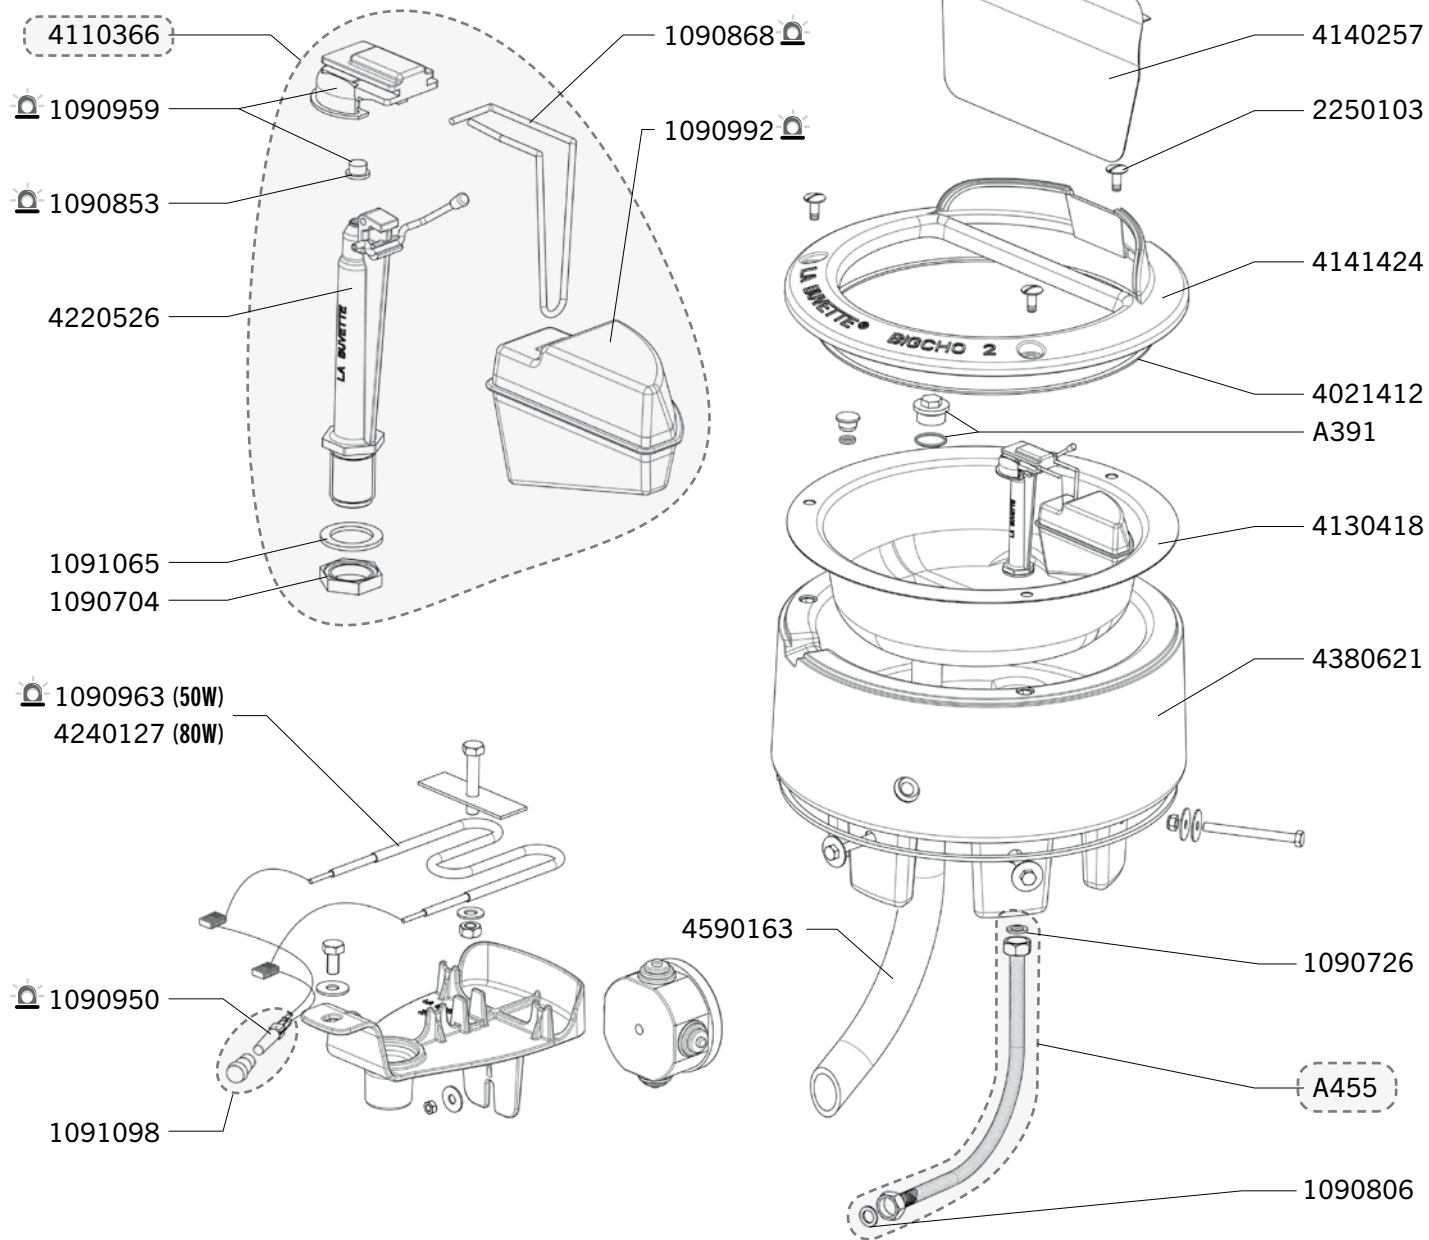

BIGCHO 2

Ref.1639 - 1712 - 1839

Ship.	Code	Designation
J+5	A391	PLUG 3/4" STAINLESS STEEL
J+5	A455	ST. ST. BRAIDED HOSE FF 1/2" LG00 - FITTING MM 1/2" (BLISTER)
J+5	1090704	10 X NUTS 1/2 GZ
J+5	1090726	20 X RUBBERS
J+5	1090806	BAG OF 10 WASHERS 18,6X6X6
J+5	1090853	VALVE SEAL LAC 5 (X5) BLISTER PACK
J+5	1090868	SMALL PIN BLISTER PACK
J+5	1090888	ACCESSORIES BAG BIGCHO2 / BIGSTAL 2
J+5	1090950	2 BULBS 24 V LAKCHO (BLISTER)
J+5	1090959	VALVE BODY LAKCHO-BLISTER
J+5	1090963	HEATING PART 24V/50W LAKCHO-BLISTER
J+5	1090992	BLISTER WITH 1 FLOAT FOR BIGCHO 2/LAC 10
J+5	1091065	BAG WITH 2 FLAT RUBBERS 29X20X2 STALL 3000
J+5	1091098	BAG OF 2 NEW COMPLETE LED GREEN LIGHT 24V
J+1	1190313	DRAIN PLUG Ø15 PL BIGCHO 2
J+5	2250103	STAINLESS STEEL SCREW 8X20
J+5	4021412	1 M SCTIKY FOAM SEAL 6X4
J+1	4110366	COMPLETE VALVE ASSEMBLY BIGCHO 2 / LAC 10
J+5	4130418	STAINLESS STEEL BOWL FOR BIGCHO 2
J+5	4140257	COVER FOR VALVE BIGCHO 2
J+5	4141424	NON SPILL FRAME ALU BIGCHO 2
J+5	4220526	PLASTIC JET FOR BIGCHO 2/ LAC10
J+1	4240127	HEATER 24V 80W LAKCHO
J+5	4380621	FOAM INSULATED PE STAND BIGCHO 2
J+5	4590163	FLEXIBLE HOSE BIGCHO/BIGSTAL 2

Shipping time in working days (running out of stock excepted), spare parts tagged with a are dispatched the same day if order received before noon and made of parts tagged with (J) exclusively.