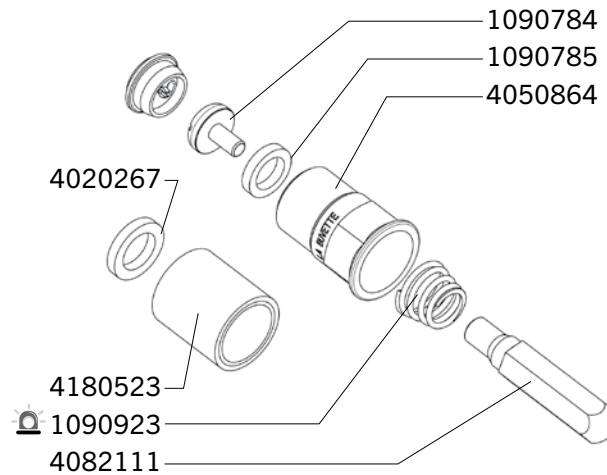

POUSTUBE M/F