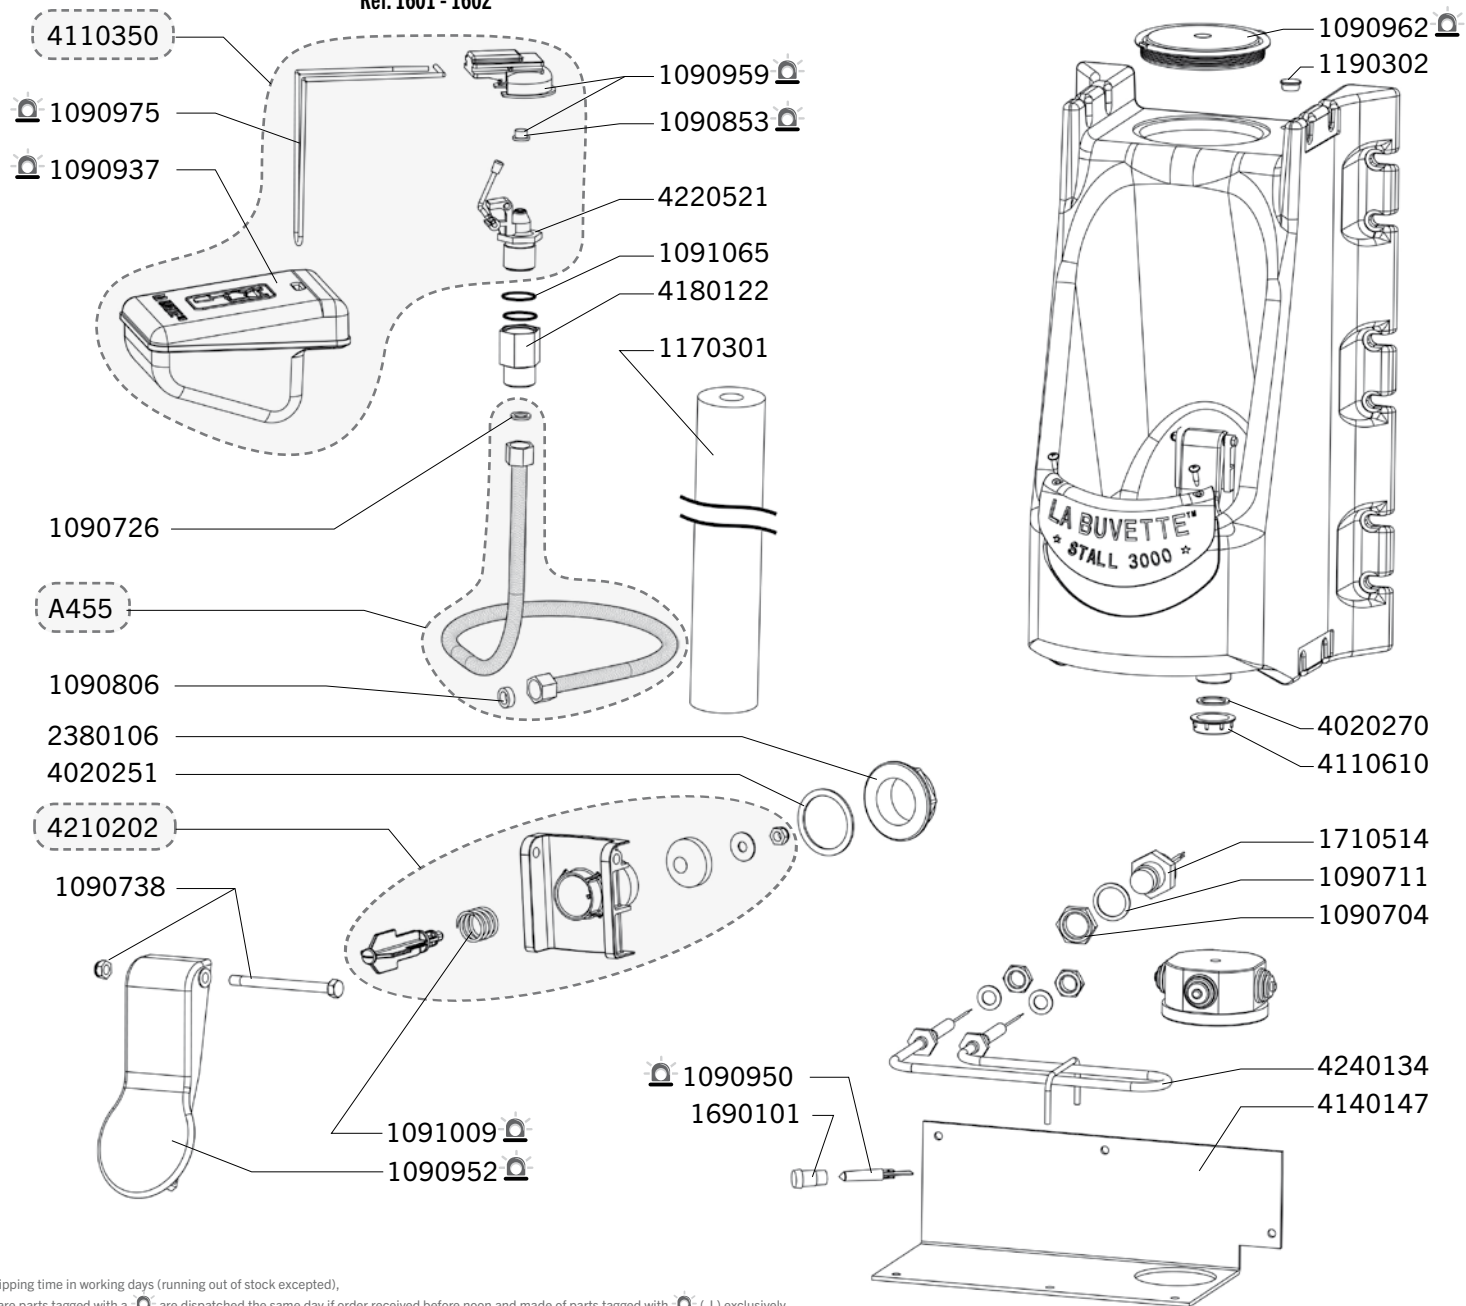

STALL 3000 S/EL

Ref. 1601 - 1602

Ship.	Code	Designation
J+5	A455	ST. ST. BRAIDED HOSE FF 1/2" L600 + FITTING MM 1/2" (BLISTER)
J+5	1090704	10 X NUTS 1/2 GZ
J+5	1090711	10 X NYLON WASHER
J+5	1090738	10 X STAINLESSSTEEL PIN
J+5	1090806	BAG OF 10 WASHERS 18,6X6X6
J+5	1090853	VALVE SEAL LAC 5 (X5) BLISTER PACK
J+5	1090937	FLOAT THERMOLAC/PREBAC/BIGLAC BLISTER PACK
J+5	1090950	2 BULBS 24 V LAKCHO (BLISTER)
J+5	1090952	VERTICAL PLASTIC PADDLE F11-BLISTER
J+5	1090959	VALVE BODY LAKCHO-BLISTER
J+5	1090962	COVER (BLISTER)
J+5	1090975	BLISTER WITH 2 BIG PIN SPRINGS
J+5	1091009	BAG WITH 5 STAINLESS STEEL SPRINGS
J+5	1091013	BAG WITH 5 JOINTS
J+5	1091065	BAG WITH 2 FLAT RUBBER 29X20X2 STALL 3000
J+5	1170301	INSULATION SHEATH
J+5	1091098	BAG OF 2 NEW COMPLETE LED GREEN LIGHT 24V
J+5	1710514	THERMOSTAT STALL 3000 EL
J+5	2380106	NUT 1 GZ
J+5	4020251	RUBBER 34X42X1,5
J+5	4020270	RUBBER 33X42
J+1	4110350	COMPLETE VALVE STALL 3000
J+5	4110610	COMPLETE PLASTIC PLUG
J+5	4131607	PE TANK ALONE / STALL 3000 S
J+5	4131608	PE TANK ALONE / STALL 3000 EL
J+5	4140147	T-SQUARE PROTECTOR STALL 3000
J+5	4141410	PROTECTIVE BRACKET STALL 3000
J+5	4180122	BRASS CONNECTION 1/2 MALE-FEMALE
J+1	4210202	BOWL VALVE
J+1	4220521	PRESSURE ADJUSTMENT DIAM. 5 F. STALL 3000
J+1	4240134	HEATER 24V 150VA

Shipping time in working days (running out of stock excepted),

spare parts tagged with a are dispatched the same day if order received before noon and made of parts tagged with (J) exclusively.