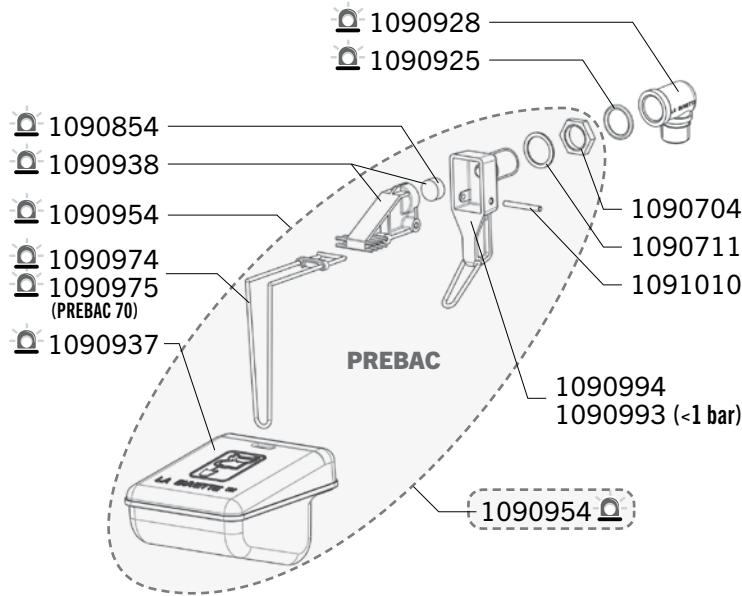

PREBAC - INTERBAC - ECO TROUGHS

Ref. 2217 - 2219 - 2221 - 2223 - 2231 - 2235 - 2237 - 2261 - 2263 - 2275 - 2278 - 2695 - 2696 - 2697 - 2698 - 2699 - A603 - A617 - A623

Ship.	Code	Designation
J+5	A623	FLOAT VALVE KIT / INTERBAC
J+5	1090704	10 X NUTS 1/2 GZ
J+5	1090711	10 X NYLON WASHERS
	1090853	VALVE SEAL LAC 5 (X5) BLISTER PACK
	1090854	VALVE SEAL S 4 (X5) BLISTER PACK
	1090861	FLOAT LAC 5 BLISTER PACK
	1090863	VALVE BODY LAC 5 BLISTER PACK
	1090871	JET LACABAC BLISTER PACK
	1090874	DRAIN PLUG PREBAC BLISTER PACK
	1090925	FIVE O-RING BLISTER PACK
	1090928	BENT JUNCTION 1/2 GZ BLISTER PACK
	1090937	FLOAT THERMOLAC/PREBAC/BIGLAC BLISTER PACK
	1090938	VALVE BODY PREBAC/BIGLAC/ BLISTER PACK
	1090954	STD PRESSURE VALVE PREBAC-BLISTER
	1090956	DRAIN PLUG WITH SEAL-BLISTER
	1090962	COVER (BLISTER)
	1090974	BLISTER WITH 2 MEDIUM SIZED PIN SPRINGS
	1090975	BLISTER WITH 2 BIG PIN SPRINGS
	1090976	BLISTER WITH 2 PLUGS + SEALS INTERBAC/ECO
	1090983	BLISTER WITH 2 RECTANGULAR DRAINING JOINTS
	1090990	BLISTER 1 COMPLETE PLUG FORMER PREBAC
	1090993	BLISTER WITH 1 JET BIGLAC-PREBAC Ø12-LOW PRESURE
	1090994	BLISTER 1 JET FOR BIGLAC-PREBAC Ø7 - STD PRESSURE
J+5	1091010	5 STAINLESS STEEL AXLES
J+5	4110610	COMPLETE PLASTIC PLUG 1"¼

INTERBAC - ECO TROUGHS

1090976

Shipping time in working days (running out of stock excepted), spare parts tagged with a are dispatched the same day if order received before noon and made of parts tagged with (J) exclusively.