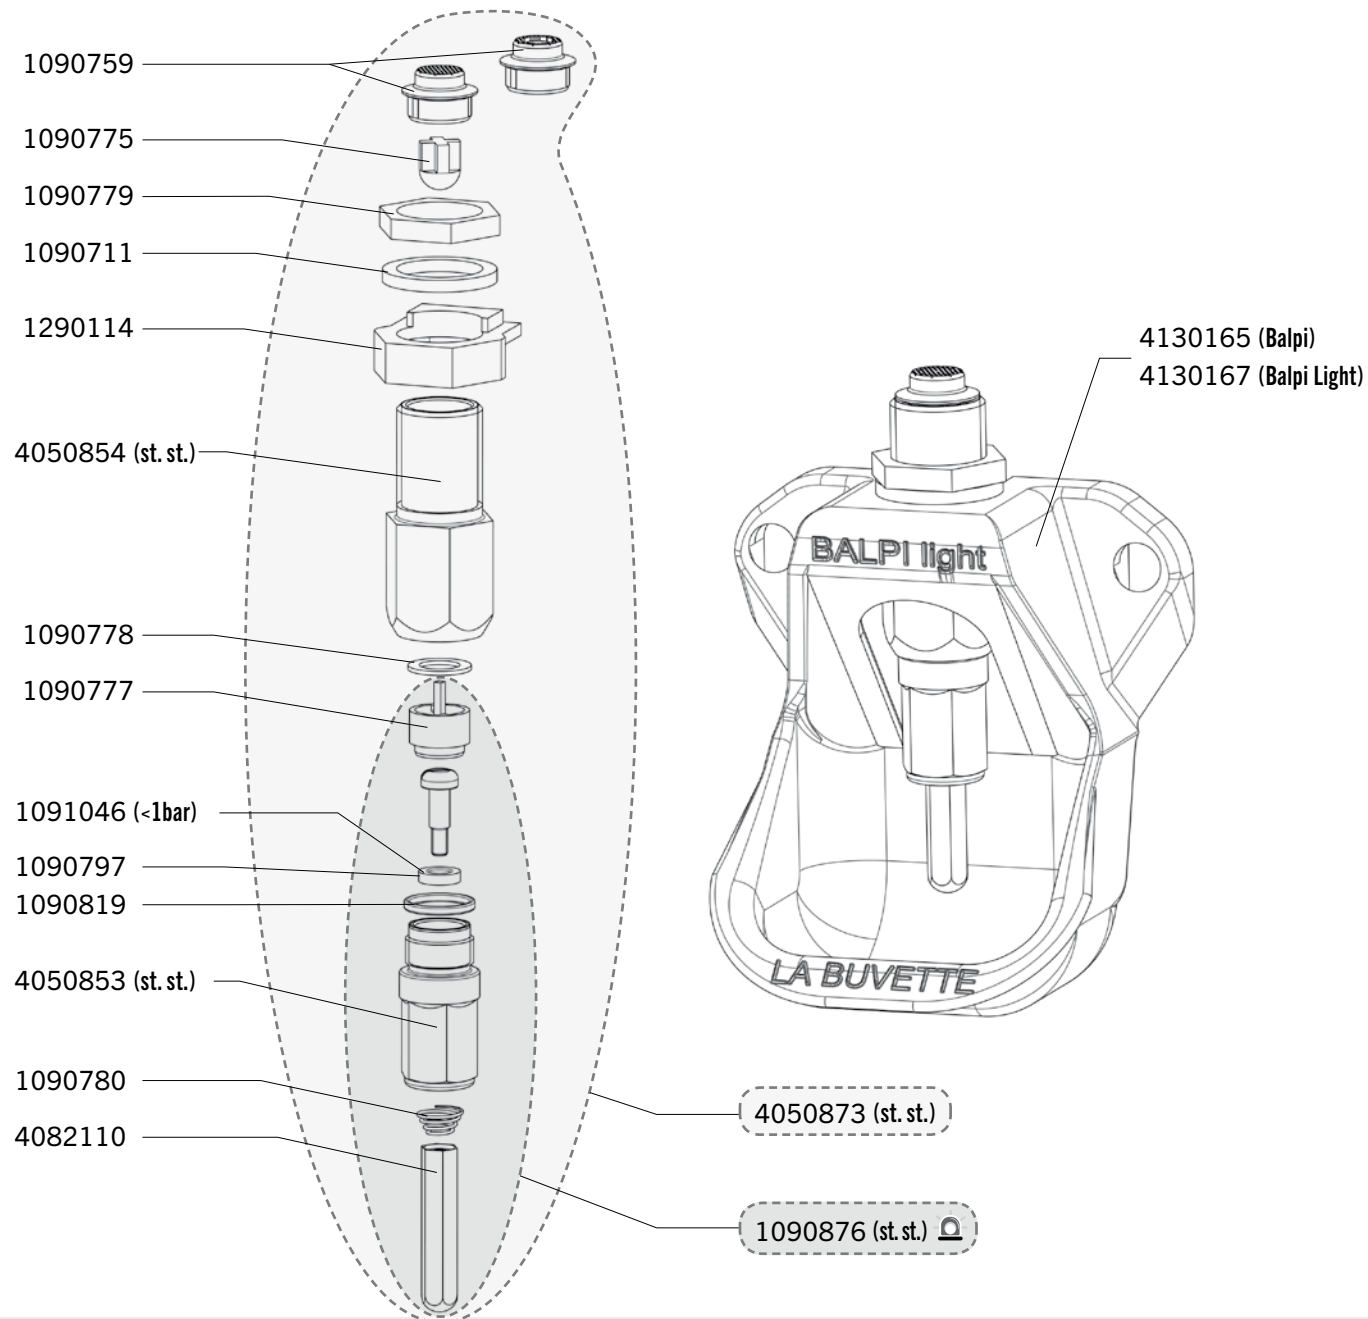

BALPI - BALPI LIGHT

Ref. 1426 - 1483

Ship.	Code	Designation
J+5	1090711	10 X NYLON WASHERS
J+5	1090759	10 X PLASTIC FILTERS + 10 CAPS FOR B8/B10/B15/B19
J+5	1090775	10 X FREE RUBBERS
J+5	1090777	5 X COMPLETE PRESSURE ADJUSTMENT
J+5	1090778	10 X FLAT JOINTS
J+5	1090779	10 X STAINLESSSTEEL NUTS 1/2
J+1	1090780	10 X STAINLESSSTEEL SPRINGS
J+1	1090797	BAG 10 RUBBERS B8/B10/B15S/BALPI/BALP
J+5	1090819	SET OF 10 O-RINGS B10
J+5	1090876	VALVE UNDERPART BALP BLISTER PACK
J+5	1091046	BAG WITH 10 JOINTS/BALPI-LOW PRESSURE
J+5	1290114	LOCKING WEDGE IN PLASTIC/BALPI
J+5	2260903	SCREW + SEAL
J+5	4050853	SS.BODY
J+5	4050854	CONNECTING BODY
J+5	4050873	CPLTE VALVE BALPI
J+5	4082110	ACTIVATOR PIN B8/B10/B15S/BALPI/BALP
J+5	4130165	ENAMELLED BOWL BALPI
J+5	4130167	BALPI LIGHT BOWL

Shipping time in working days (running out of stock excepted), spare parts tagged with a are dispatched the same day if order received before noon and made of parts tagged with (J) exclusively.