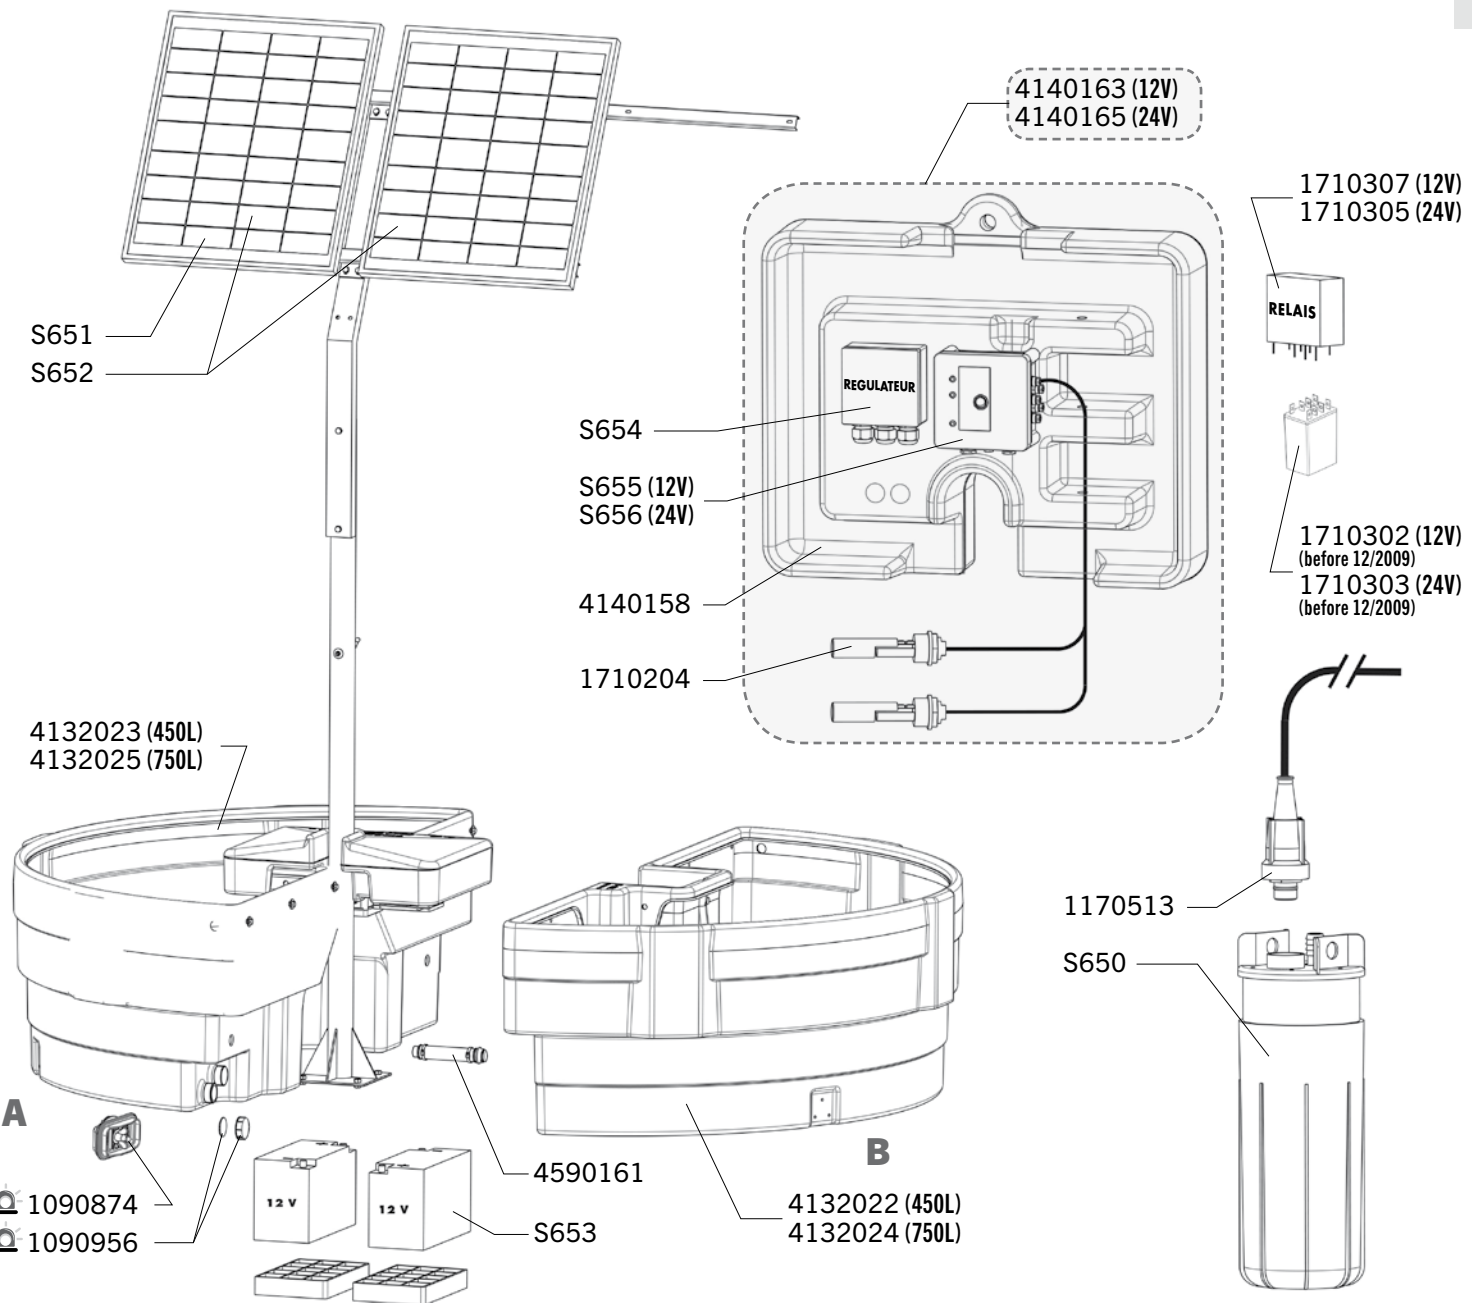

SOLAR-FLOW 900L / 1500L

Ref. 2201 - 2202 - 2285 - 2287

Ship.	Code	Designation
J+5	S615	EXTENSION FOR SENSOR CABLE PER METER
J+5	S650	SUBMERSIBLE PUMP FOR SOLAR FLOW 12/24V
J+5	S651	1 SOLAR PANEL FOR SOLAR FLOW 12V
J+5	S652	2 SOLAR PANELS FOR SOLAR FLOW 24V
J+5	S653	1 BATTERY SPECIAL FOR SOLAR FLOW
J+5	S654	REGULATOR FOR SOLAR FLOW 12/24V
J+5	S655	BOX ON/OFF + RELAY FOR SOLAR FLOW 12V
J+5	S656	BOX ON/OFF + RELAY FOR SOLAR FLOW 24V
J+5	1090874	DRAIN PLUG PREBAC BLISTER PACK
J+5	1090956	DRAIN PLUG WITH SEAL-BLISTER
J+1	1170513	ELECTRICAL CONNECTOR FOR IMMERED PUMP
J+5	1690510	COAL SET FOR SUBMERSIBLE PUMP
J+1	1710204	WATER LEVEL SENSOR
J+1	1710302	RELAY 12 V
J+1	1710303	RELAY 24 V
J+5	1710305	RELAY 24 V SINCE 01/2010
J+5	1710307	RELAY 12V
J+5	4132022	1/2 TROUGH A 450 L PE SOLAR-FLOW
J+5	4132023	1/2 TROUGH B 450 L PE SOLAR-FLOW
J+5	4132024	1/2 TROUGH A 750 L PE SOLAR-FLOW
J+5	4132025	1/2 TROUGH B 750 L PE SOLAR-FLOW
J+5	4140158	COVER PE SOLAR FLOW
J+5	4140163	CPL. ELEC. CAP / SOLAR-FLOW 12 V
J+5	4140165	ELECTRICAL SET SOLAR-FLOW 24 V
J+5	4590161	CONNECTION SET SOLAR-FLOW PREBAC

Shipping time in working days (running out of stock excepted), spare parts tagged with a are dispatched the same day if order received before noon and made of parts tagged with exclusively.