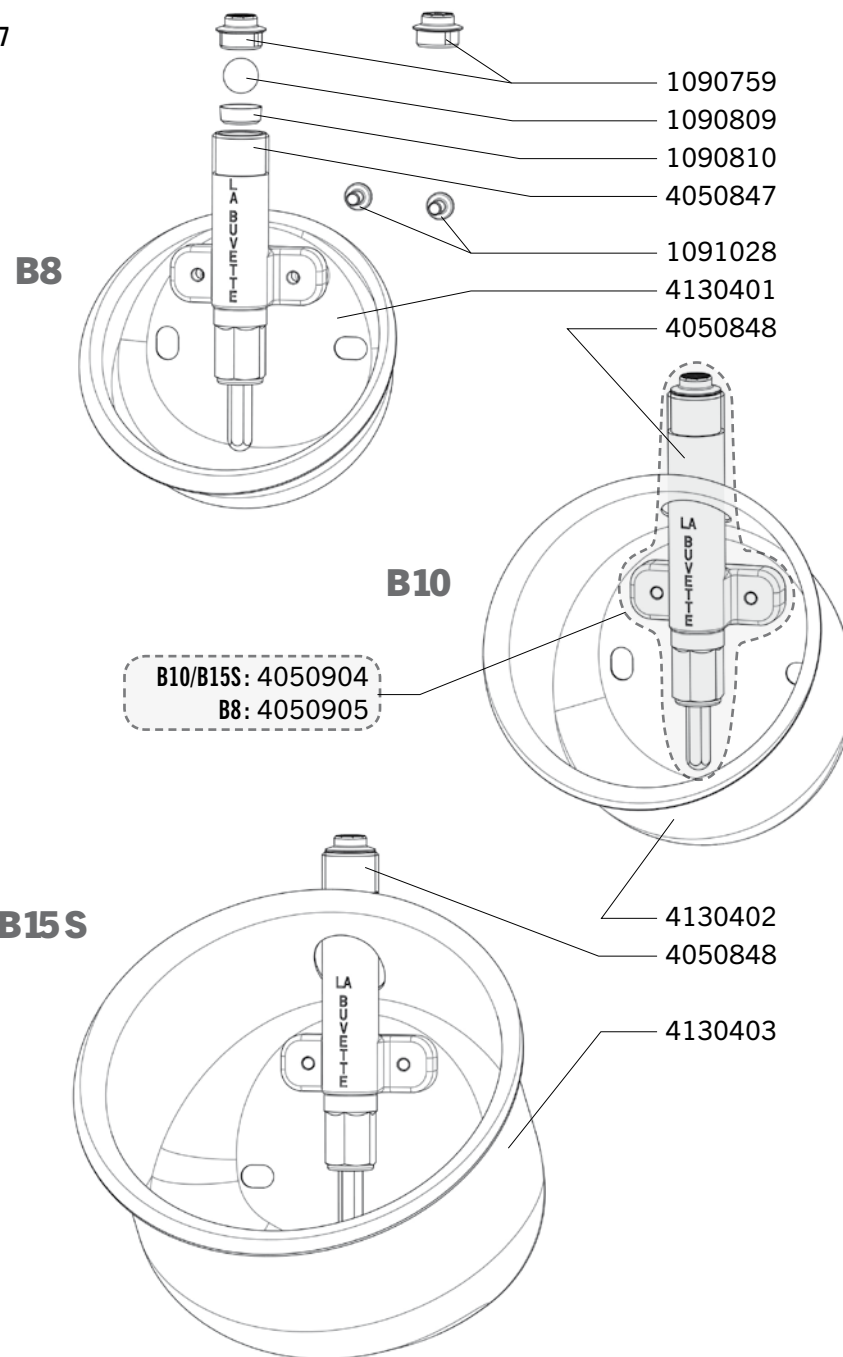

B8 - B10 - B15S

Ref. 1451 - 1452 - 1453 - 1454 - 1456 - 1457

Ship.	Code	Designation
J+5	1090759	10 X PLASTIC FILTERS + 10 CAPS FOR B8/B10/B15/B19
J+5	1090777	5 X COMPLETE PRESSURE ADJUSTMENT
J+5	1090778	10 X FLAT JOINTS
J+1	1090780	10 X STAINLESSSTEEL SPRINGS
J+1	1090797	BAG 10 RUBBERS B8/B10/B15S/BALPI/BALP
J+5	1090809	10 X PLASTIC BALLS
J+5	1090810	10 X RUBBERS B8/10/15 LOW PRESSURE
J+5	1090819	SET OF 10 O-RINGS B10
	1090876	VALVE UNDERPART BALP BLISTER PACK
J+5	1091028	BAG WITH 10 STAINLESS STEEL SCREWS.
J+5	2260903	SCREW + SEAL
J+5	4050847	STAINLESS STEEL CONNECTION B8
J+5	4050848	CONNECTION BODY B10/B15S
J+5	4050853	SS. LOWER VALVE BODY
J+5	4050904	COMPLETE VALVE B10
J+5	4050905	COMPLETE VALVE B8
J+5	4082110	ACTIVATOR PIN B8/B10/B15S/BALPI/BALP
J+5	4130401	STAINLESS STEEL BOWL B8 105X70
J+5	4130402	STAINLESS STEEL BOWL B10
J+5	4130403	STAINLESS STEEL BOWL B15
Old versions: BALPI, BALP, B8, B10 before 09/2000		
J+5	1090775	10 X FREE RUBBERS

Shipping time in working days (running out of stock excepted), spare parts tagged with a are dispatched the same day if order received before noon and made of parts tagged with (J) exclusively.