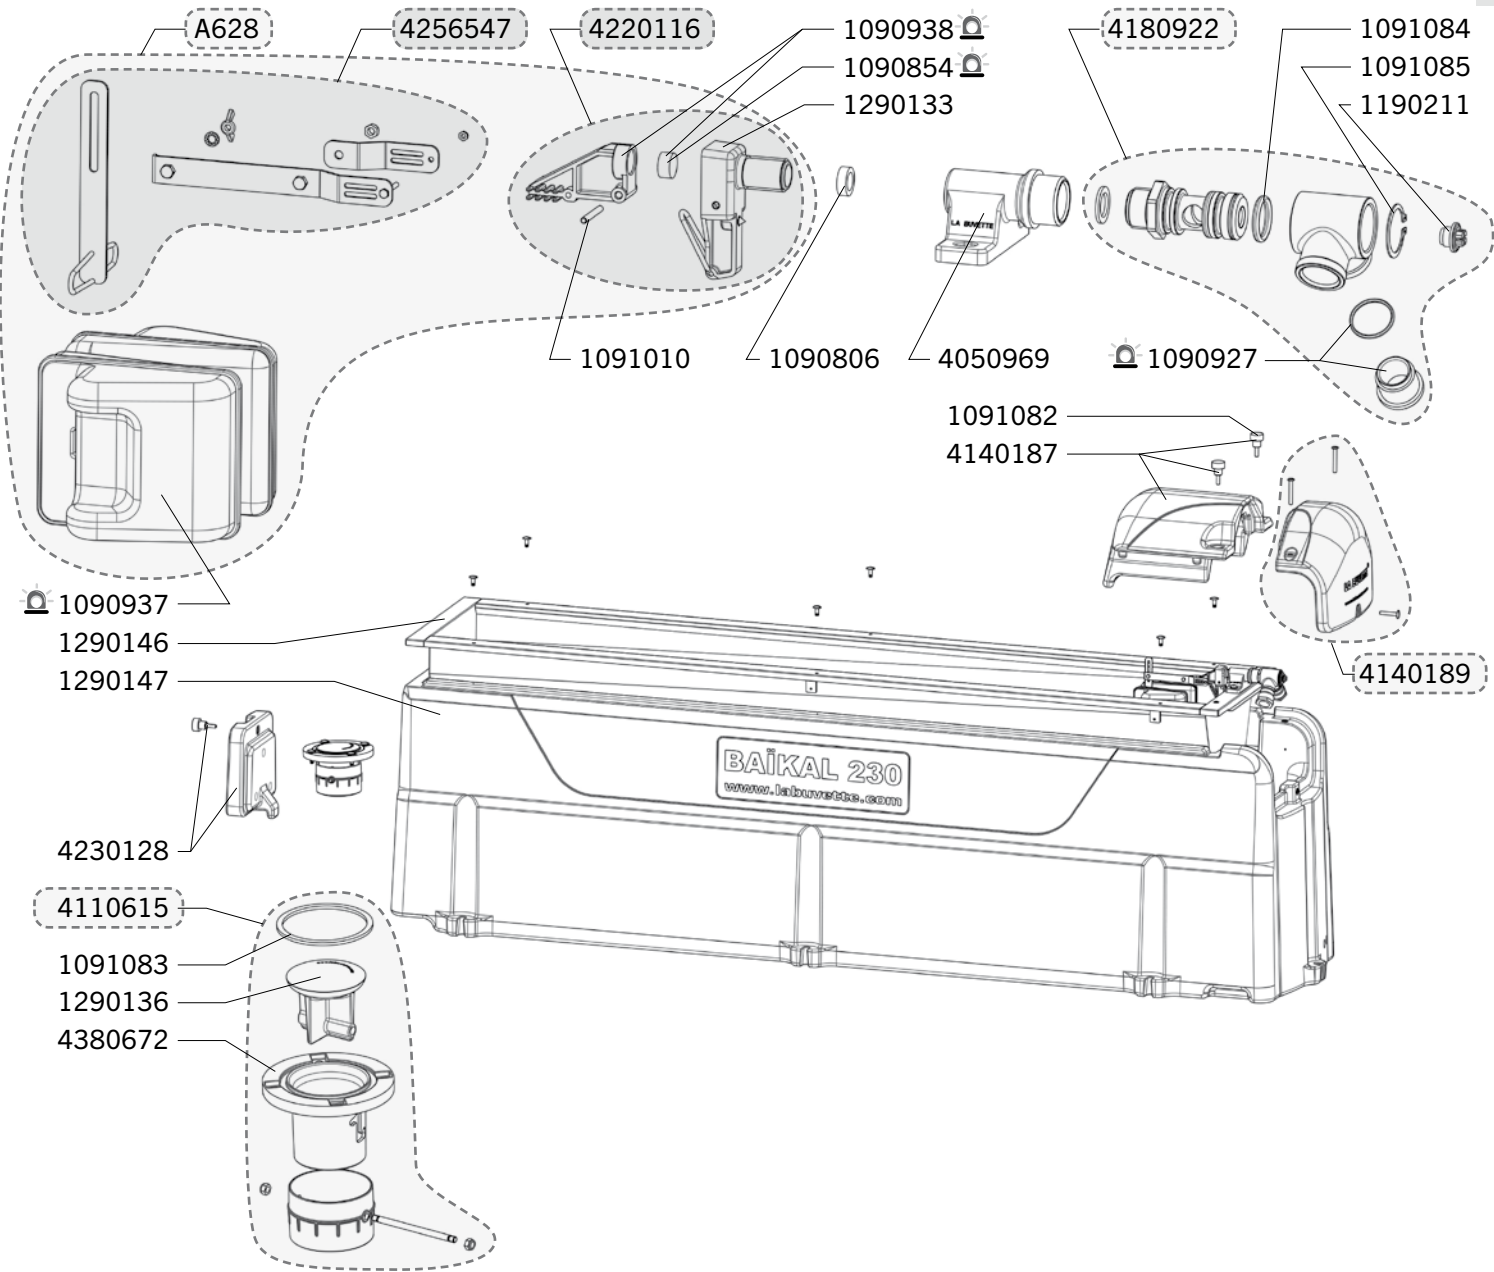

BAÏKAL 230

Ref. 2432

Ship.	Code	Designation
J+5	A628	VALVE 72 L/MIN
J+5	1090806	BAG OF 10 WASHERS 18,6X6X6
J+5	1090854	VALVE SEAL S 4 (X5) BLISTER PACK
J+5	1090927	3 PLUG/WASHERS 3/4 " BLISTER PACK
J+5	1090937	FLOAT THERMOLAC/PREBAC/BIGLAC BLISTER PACK
J+5	1090938	VALVE BODY THERMOLAC/PREBAC/BIGLAC/ BLISTER PACK
J+5	1091010	5 STAINLESS STEEL AXLES
J+5	1091082	BAG OF 4 KNURLED KNOBS LB/GV/THERMOFLOW
J+5	1091083	BAGS OF 2 DRAIN PLUG JOINTS GV
J+5	1091084	BAG OF 6 JOINTS 23X3,6
J+5	1091085	BAG OF 5 LOCK WASHERS Ø 30 OF AXIS OF SWIVEL LB/GV
J+5	1190211	PLUG 1/4" WITH JOINT
J+5	1290133	1 JET Ø9 LB/GV - 72 L/MN
J+5	1290136	BAG OF 1 X RUBBER PLUGHOLE GV
J+5	1290137	BAG 1 X DRAIN PLUG BODY GV
J+5	1290139	SWIVEL BODY+PLUG AND JOINT
J+5	1290146	BAIKAL STAINLESS STEEL TANK WITH SCREWS
J+5	1290147	PE BASE BAIKAL
J+5	4050969	LINK OF TANK LB WITH SCREWS
J+5	4110615	FULL DRAIN SET GV
J+5	4140187	VALVE COVER WITH SCREWS LB/GV
J+5	4140189	PE BACK COVER BAIKAL WITH SCREWS
J+5	4180922	FULL SWIVEL SET LB
J+5	4220116	VALVE BODY + JET FOR FLOAT VALVES 72L/100L
J+5	4230128	DOOR COVER DRAIN WITH SCREWS
J+5	4256547	LEVERARM FOR FLOATVALVE 72 L
J+5	4380672	DRAIN PLUG BODY GV

Shipping time in working days (running out of stock excepted), spare parts tagged with a are dispatched the same day if order received before noon and made of parts tagged with exclusively.