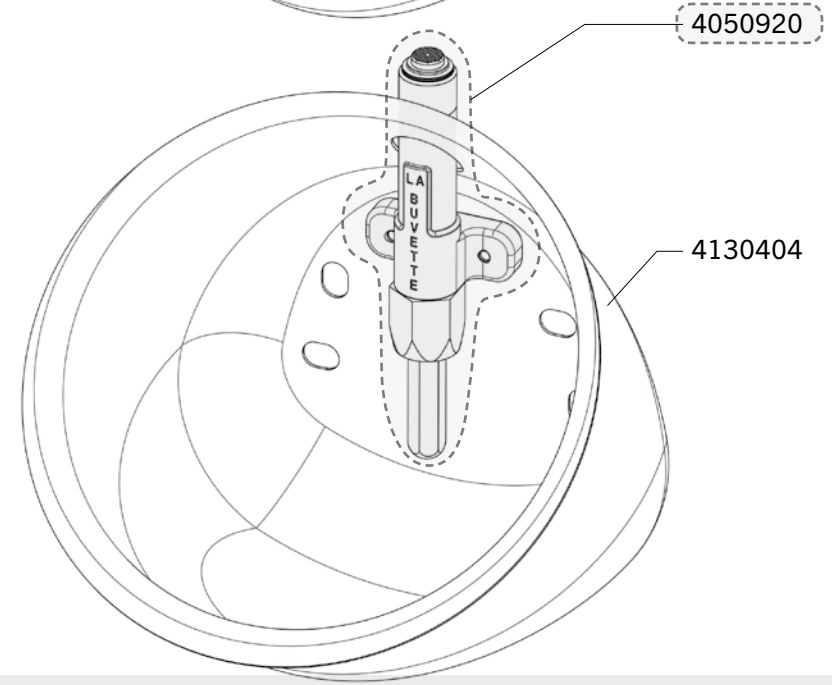

B15L - B19

Ref. 1455 - 1456 - 1457 - 1458 - 1459

Ship.	Code	Designation
J+5	1090759	10 X PLASTIC FILTER + 10 CAPS FOR B8/B10/B15/B19
J+5	1090774	5 X COMPL.WATER-FLOW ADJUSTMENT
J+5	1090776	10 X FLAT JOINTS
J+5	1090784	5 X JETS POUSTUBE
J+1	1090786	10 X RUBBERS
J+5	1090809	10 X PLASTIC BALLS
J+5	1090810	10 X RUBBERS B8/10/15 LOW PRESSURE
J+5	1090923	5 SPRING F30/60/FORSTAL BLISTER PACK
J+5	1091007	BAG WITH 5 JOINTS
J+5	1091028	BAG WITH 10 STAINLESS STEEL SCREWS.
J+5	2260906	SCREW+JOINT FOR BALPOR
J+5	4050846	CONNECTION BODY B15 L
J+5	4050851	UNDER PART OF THE VALVE
J+5	4082109	ACTIVATOR PIN
J+1	4050855	COMPLETE UNDER BODY + VALVE
J+5	4050920	COMPLETE VALVE SET B 15 L / B19
J+5	4130403	STAINLESS STEEL BOWL B15
J+5	4130404	BOWL STAINLESS STEEL B19

Shipping time in working days (running out of stock excepted), spare parts tagged with a are dispatched the same day if order received before noon and made of parts tagged with (J) exclusively.