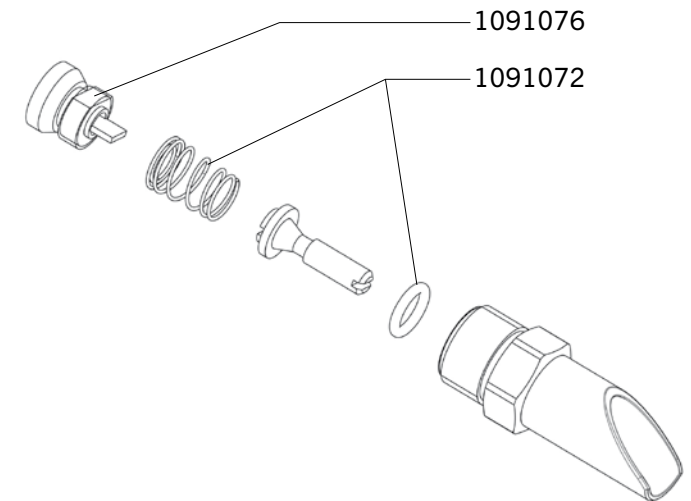

DIRECTO 70 PREMIUM