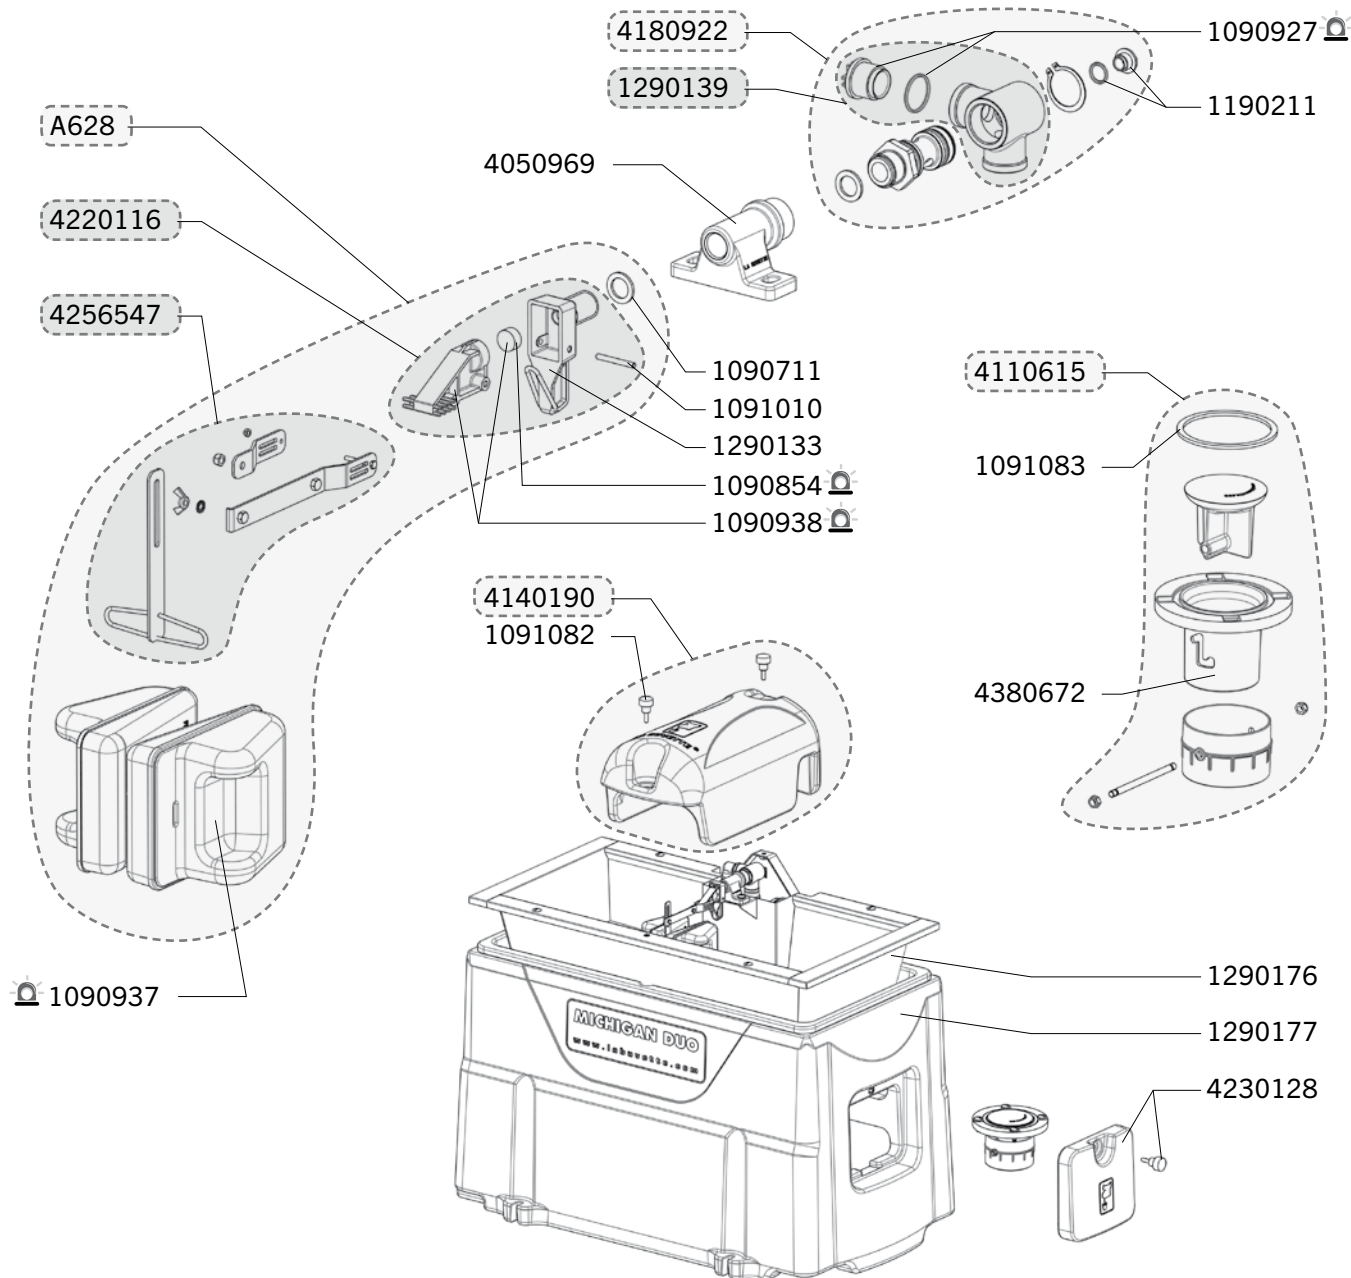

MICHIGAN DUO

Ref. 2430

Ship.	Code	Designation
J+5	A628	VALVE 72 L/MIN
J+5	1090711	10 X NYLON WASHERS
J+5	1090854	VALVE SEAL S 4 (X5) BLISTER PACK
J+5	1090927	3 PLUG/WASHERS 3/4" BLISTER PACK
J+5	1090937	FLOAT THERMOLAC/PREBAC/BIGLAC BLISTER PACK
J+5	1090938	VALVE BODY THERMOLAC/PREBAC BLISTER PACK
J+5	1091010	5 STAINLESS STEEL AXLES
J+5	1091082	BAG OF 4 KNURLED KNOBS LB/GV
J+5	1091083	BAGS OF 2 DRAIN PLUG JOINTS GV
J+5	1190211	PLUG 1/4" WITH JOINT
J+5	1290133	1 JET Ø9 LB/GV - 72 L/MN
J+5	1290139	SWIVEL BODY+PLUG AND JOINT
J+5	1290176	STAINLESS STEEL TROUGH + SCREWS
J+5	1290177	PEHD BASE MICHIGAN
J+5	4050969	LINK OF TANK LB WITH SCREWS
J+5	4110615	FULL DRAIN SET GV
J+5	4140190	VALVE COVER + SCREWS
J+5	4180922	FULL SWIVEL SET LB
J+5	4220116	VALVE BODY + JET FOR FLOAT VALVES 72L/100L
J+5	4230128	DOOR COVER DRAIN WITH SCREWS
J+5	4256547	LEVER ARM FOR FLOAT VALVE 72 L
J+5	4380672	DRAIN PLUG BODY GV

Shipping time in working days (running out of stock excepted), spare parts tagged with a are dispatched the same day if order received before noon and made of parts tagged with (J) exclusively.