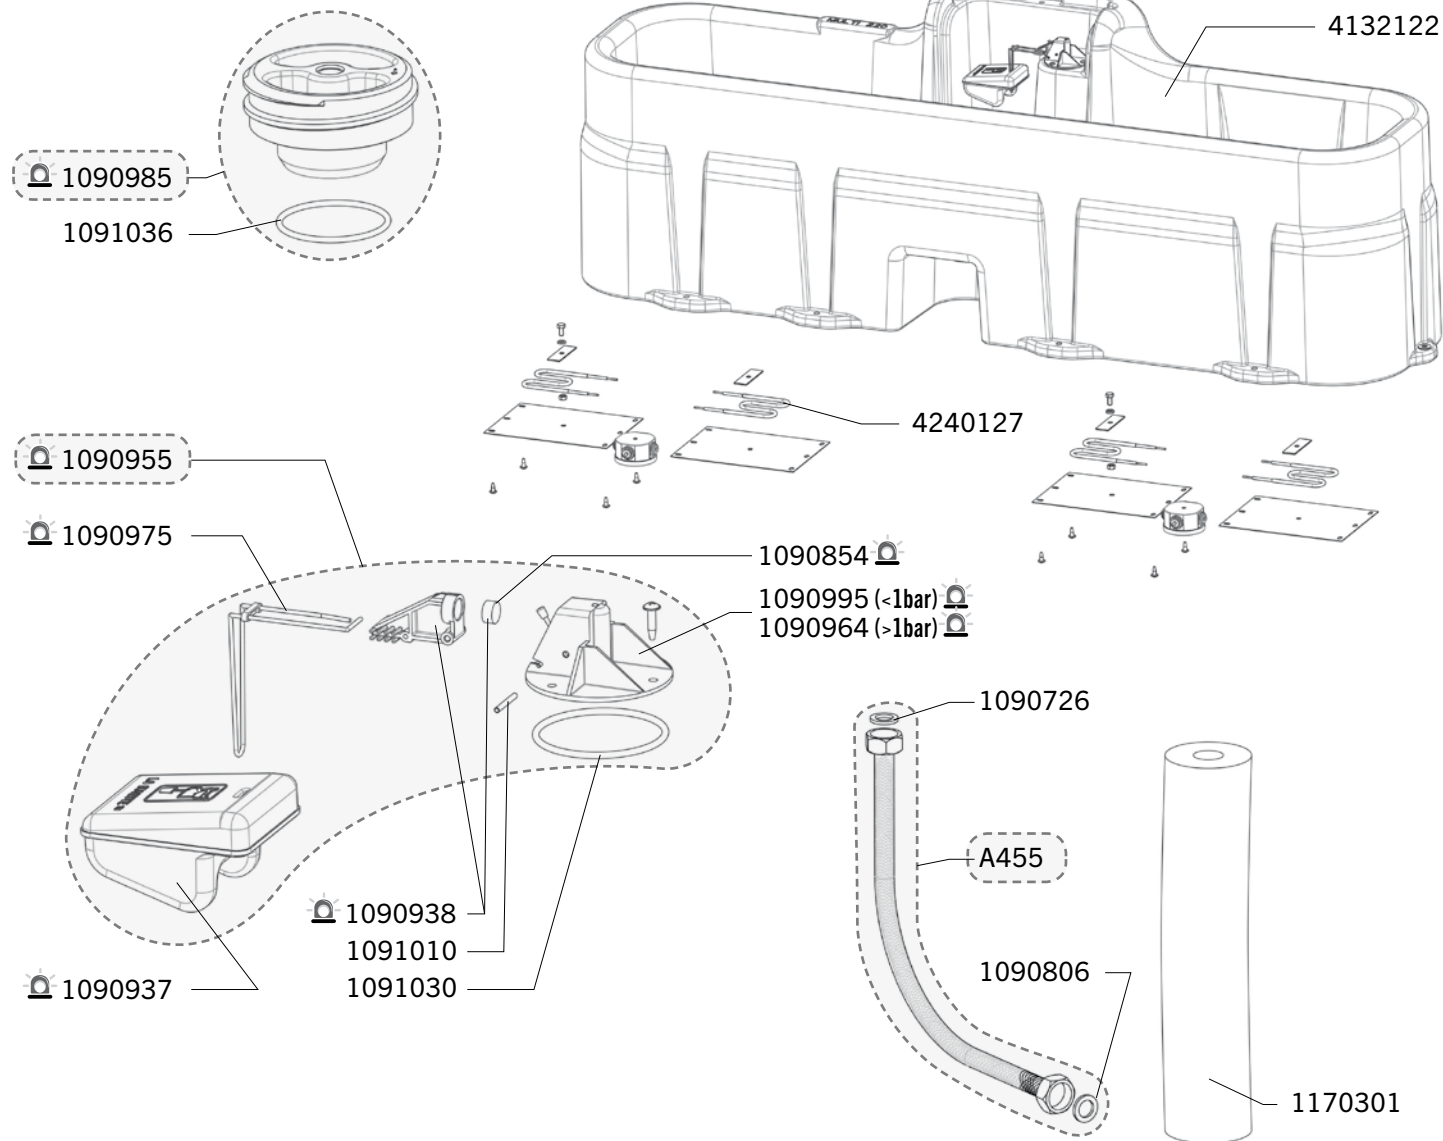

MULTI 220 S/EL

Ref. 2450 - 2451

Ship.	Code	Designation
J+5	A455	ST. ST. BRAIDED HOSE FF 1/2" L600 + FITTING MM 1/2" (BLISTER)
J+5	1090726	20 X RUBBERS
J+5	1090806	BAG OF 10 WASHERS 18,6X6X6
J+5	1090854	VALVE SEAL S 4 (X5) BLISTER PACK
J+5	1090937	FLOAT THERMOLAC/PREBAC/BIGLAC BLISTER PACK
J+5	1090938	VALVE BODY THERMOLAC/PREBAC BLISTER PACK
J+5	1090955	VALVE SET FOR MULTI220 -BLISTER
J+5	1090964	VALVE SUPPORT FOR THERM. Ø7 MM THREADED
J+5	1090975	BLISTER WITH 2 BIG PIN SPRINGS
J+5	1090985	BLISTER WITH ISOLATED PLUG + JOINT THERMOLAC
J+5	1090995	BLISTER 1 VALVE SUPPORT LOW PRESSURE
J+5	1091010	5 STAINLESS STEEL AXLES
J+5	1091030	BAG WITH 2 JOINTS/THERMOLAC VALVE
J+1	1091036	BAG WITH 2 RUBBERS / THERMOLAC-MULTI
J+5	1170301	INSULATION SHEATH
J+5	4132122	MULTI 220 PE TROUGH
J+5	4140337	PROTECTION PLATE PL MULTI 220
J+5	4230740	PE COVER FOR MULTI 220
J+5	4240127	HEATER 24V 80W LAKCHO

Shipping time in working days (running out of stock excepted), spare parts tagged with a are dispatched the same day if order received before noon and made of parts tagged with (J) exclusively.