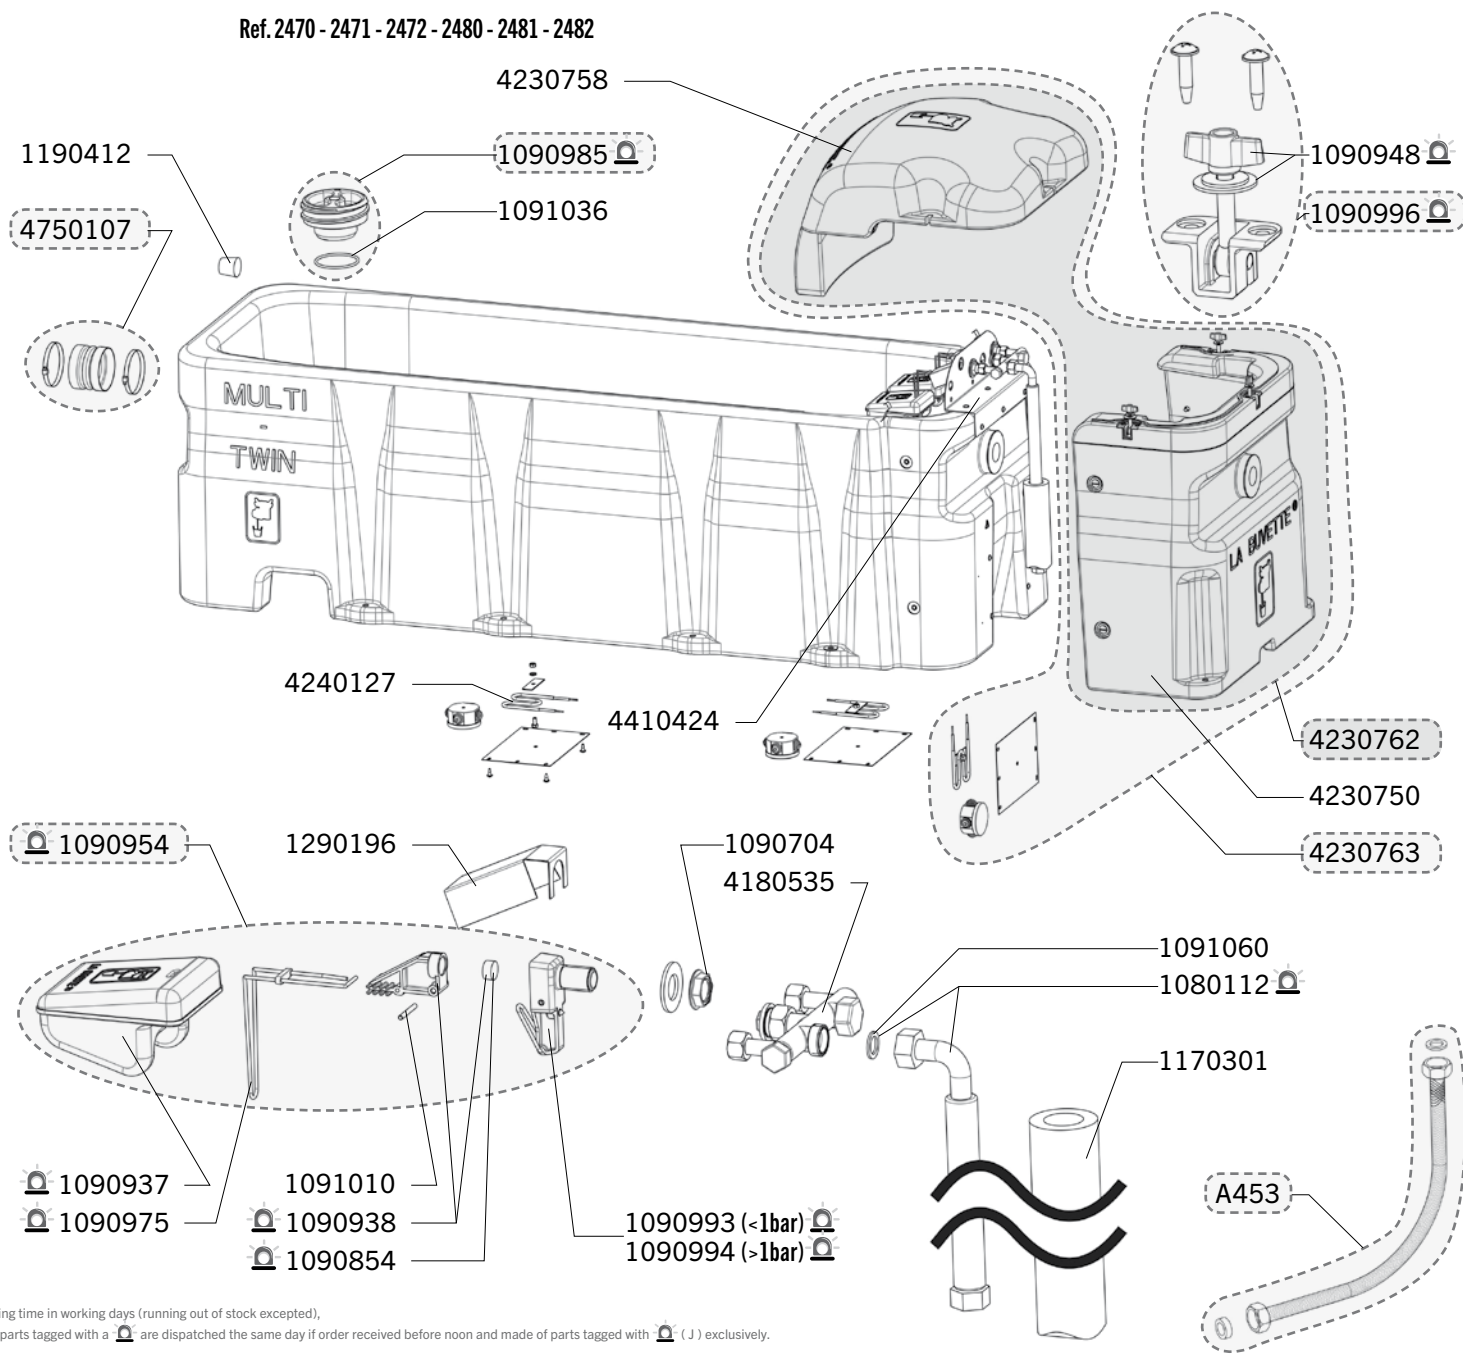

MULTI-TWIN S/EL

Ref. 2470 - 2471 - 2472 - 2480 - 2481 - 2482

Ship.	Code	Designation
J+5	A453	SS BRAIDED HOSE FF 1/2 LG 300
☒	1080112	HOSE FF 3/4 LG 500 ST. STEEL+2 JOINTS
J+5	1090704	10 X NUTS 1/2 GZ
J+5	1090705	10 X NUTS 3/4 GZ F11
J+5	1090712	10 X NYLON WASHERS F11
☒	1090854	VALVE SEAL S 4 (X5) BLISTER PACK
☒	1090937	FLOAT THERMOLAC/PREBAC/BIGLAC BLISTER PACK
☒	1090938	VALVE BODY THERMOLAC/PREBAC BLISTER PACK
☒	1090948	2 X WINGNUT THERM. (BLISTER)
☒	1090954	STD PRESSURE VALVE PREBAC-BLISTER
☒	1090975	BLISTER WITH 2 BIG PIN SPRINGS
☒	1090985	BLISTER WITH ISOLATED PLUG + JOINT THERMOLAC
☒	1090993	BLISTER WITH 1 JET BIGLAC-PREBAC Ø12-LOW PRESURE
☒	1090994	BLISTER 1 JET FOR BIGLAC-PREBAC Ø7 - STD PRESSURE
☒	1090996	BLISTER WITH 1 CLOSING KIT FOR THERMOLAC
J+5	1091010	5 STAINLESS STEEL AXLES
J+1	1091036	BAG WITH 2 RUBBERS / THERMOLAC-MULTI
J+5	1091060	BAG OF 10 FLAT JOINTS 24X15X2
J+5	1170301	INSULATION SHEATH
J+5	1190412	MULTI TWIN CLOSING PLUG
J+5	1290196	STAINLESS STEEL DEFLECTOR FOR 72/100 L-MN VALVE
J+5	4021416	SEAL FOR COVER MULTI TWIN
J+5	4180535	COMPLETE SUPPLY PART FOR MULTI TWIN VALVE
J+5	4230750	BACK COVER MULTI-TWIN
J+5	4230758	COVER + SEAL FOR MULTI TWIN
on demand	4230762	SET COMPARTMENT+COVER+VALVE
on demand	4230763	SET COMPARTMENT+COVER+HEATING EL.+VALVE
J+5	4240127	HEATER 24V 80W LAKCHO
J+5	4410424	MOUNTING PLATE FOR MULTI TWIN FLOAT
J+5	4750107	CONNECTION SET MULTI TWIN

Shipping time in working days (running out of stock excepted),
spare parts tagged with a ☒ are dispatched the same day if order received before noon and made of parts tagged with ☒ (J) exclusively.