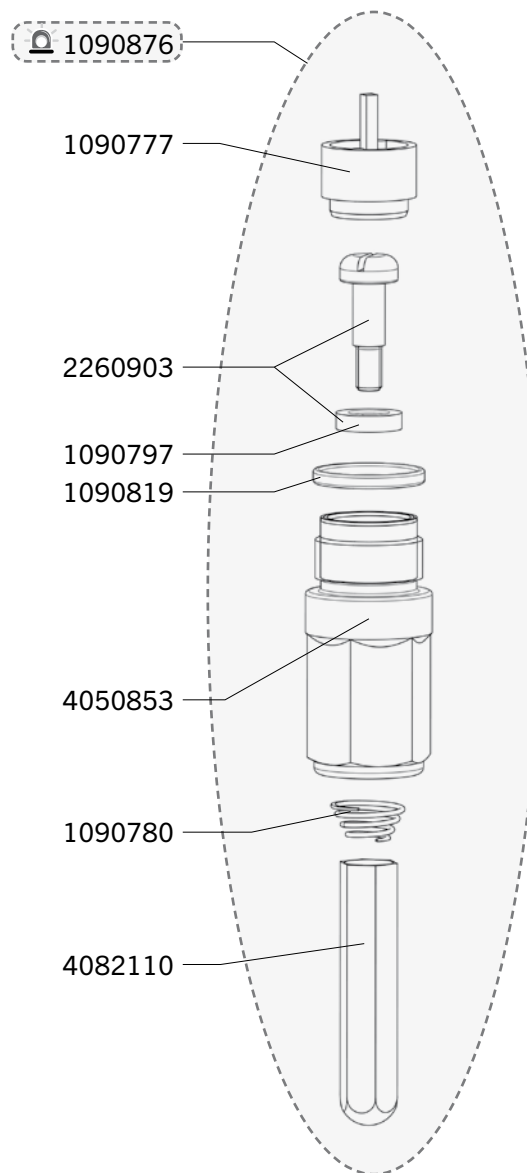

B8 - B10 - B15S

Ref. 1451 - 1452 - 1453 - 1454 - 1456 - 1457

Ship.	Code	Designation
J+5	1090759	10 X PLASTIC FILTERS + 10 CAPS FOR B8/B10/B15/B19
J+5	1090777	5 X COMPLETE PRESSURE ADJUSTMENT
J+5	1090778	10 X FLAT JOINTS
J+1	1090780	10 X STAINLESSSTEEL SPRINGS
J+1	1090797	BAG 10 RUBBERS B8/B10/B15S/BALPI/BALP
J+5	1090809	10 X PLASTIC BALLS
J+5	1090810	10 X RUBBERS B8/10/15 LOW PRESSURE
J+5	1090819	SET OF 10 O-RINGS B10
	1090876	VALVE UNDERPART BALP BLISTER PACK
J+5	1091028	BAG WITH 10 STAINLESS STEEL SCREWS.
J+5	2260903	SCREW + SEAL
J+5	4050847	STAINLESS STEEL CONNECTION B8
J+5	4050848	CONNECTION BODY B10/B15S
J+5	4050853	SS. LOWER VALVE BODY
J+5	4050904	COMPLETE VALVE B10
J+5	4050905	COMPLETE VALVE B8
J+5	4082110	ACTIVATOR PIN B8/B10/B15S/BALPI/BALP
J+5	4130401	STAINLESS STEEL BOWL B8 105X70
J+5	4130402	STAINLESS STEEL BOWL B10
J+5	4130403	STAINLESS STEEL BOWL B15
Old versions: BALPI, BALP, B8, B10 before 09/2000		
J+5	1090775	10 X FREE RUBBERS

Shipping time in working days (running out of stock excepted), spare parts tagged with a are dispatched the same day if order received before noon and made of parts tagged with (J) exclusively.