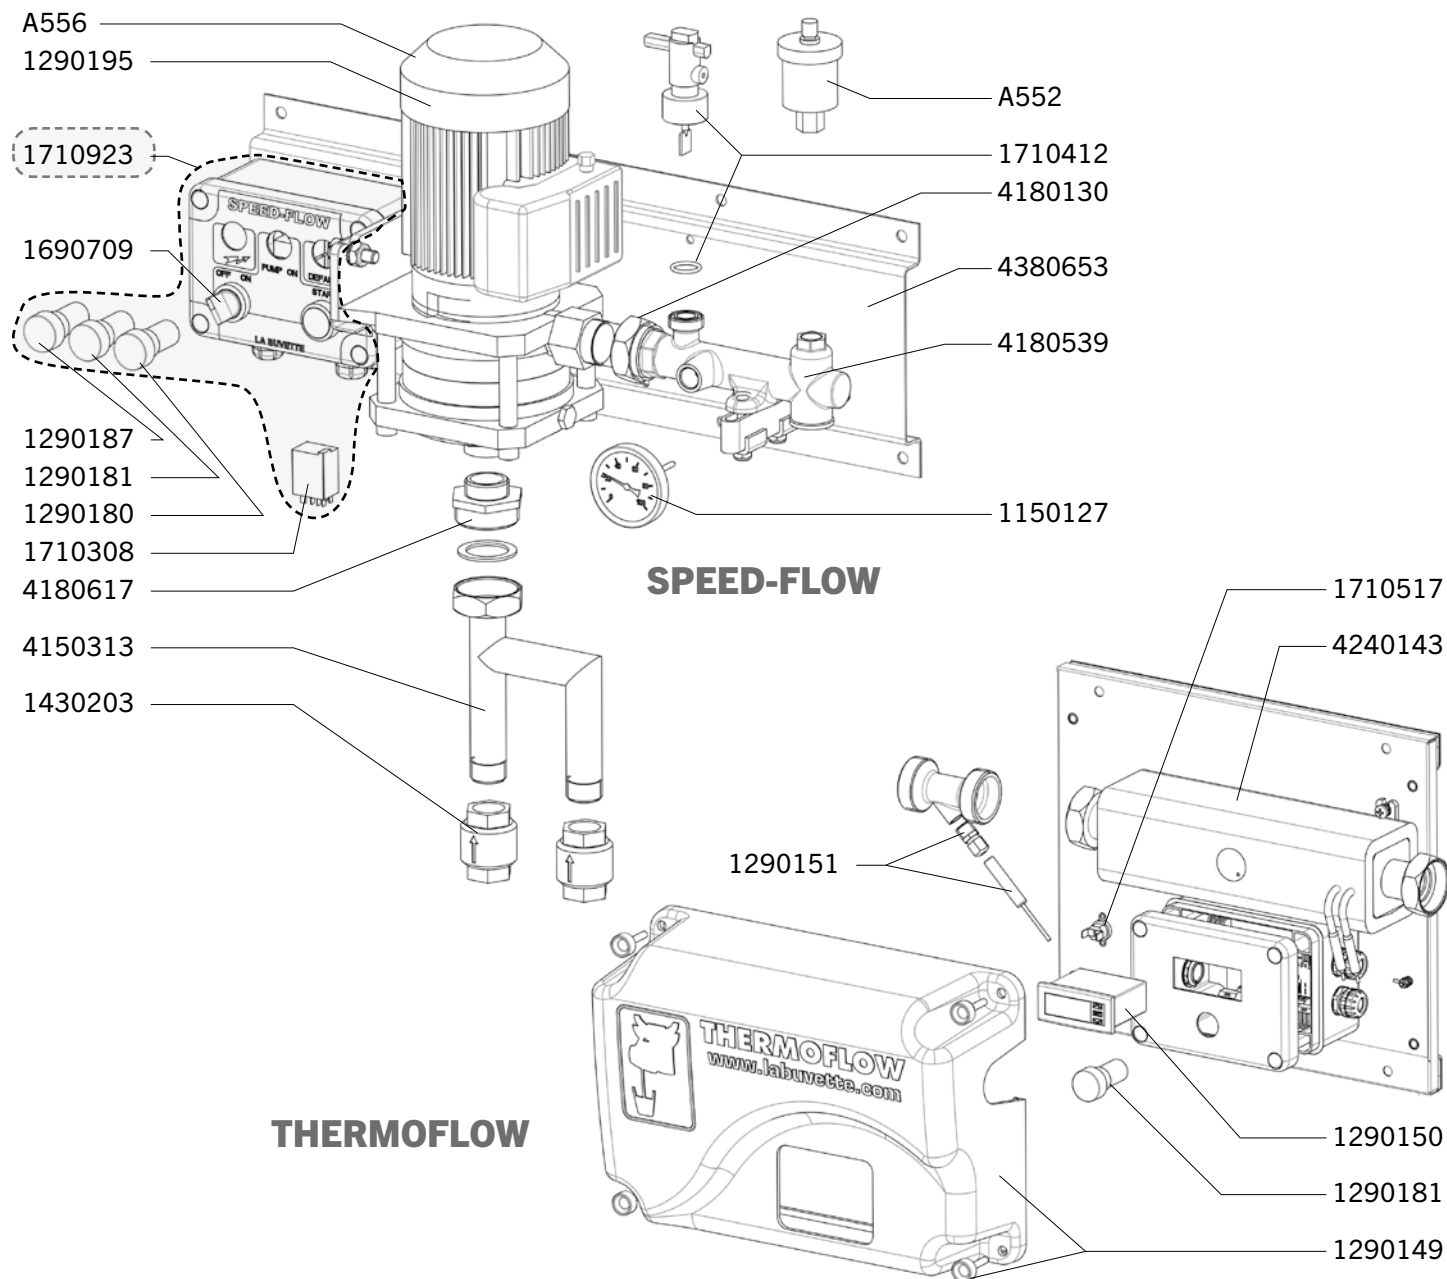

SPEED-FLOW - THERMOFLOW

Ref. 1669 - A301

Ship.	Code	Designation
J+5	A552	AIR BLEED VALVE M 3/8"
J+5	A556	ADDITIONAL PUMP FOR SPEED-FLOW
J+5	1150127	THERMOMETER FOR SPEED-FLOW TO BE SCREWED
J+5	1290180	RED WARNING LIGHT SPEED-FLOW
J+5	1290181	WHITE WARNING LIGHT SPEED-FLOW
J+5	1290187	LED ORANGE LIGHT SPEED-FLOW
J+5	1290195	COVER FOR SPEED-FLOW ENGINE
J+5	1430203	CHECK VALVE 3/4
J+5	1690707	SWITCH PUSHING BUTTON
J+5	1690709	BUTTON ON/OFF SPEED-FLOW
J+5	1710308	RELAY FOR CONTROL BOX SPEED-FLOW
J+5	1710412	FLOW RATE CONTROL SONDE FOR SPEED-FLOW
J+5	1710923	CONTROL BOX FOR SPEED-FLOW AUTO
J+5	4150313	STAINLESS STEEL WATER CONNECTION PROFLOW 2
J+5	4180130	SPEEDFLOW PUMP OUTPUT CONNECTOR
J+5	4180539	EXIT PIPE FOR SPEED-FLOW
J+5	4180617	CONNECTOR BRASS MM 1 "-1" 1/2 INPUT PUMP
J+5	4380653	WALL SUPPORT FOR SPEED-FLOW
THERMOFLOW		
J+5	1290149	COVER THERMOFLOW WITH SCREWS
J+5	1290150	THERMOSTAT THERMOFLOW
J+1	1290151	SONDE + CONNECTOR FOR THERMOFLOW
J+5	1290181	WHITE WARNING LIGHT SPEEDFLOW
J+1	1710517	SECURITY THERMOSTAT 100°+SCREW PROFLOW 2
J+1	4240143	HEATING ELEMENT THERMOFLOW / PROFLOW II

Shipping time in working days (running out of stock excepted), spare parts tagged with a are dispatched the same day if order received before noon and made of parts tagged with (J) exclusively.