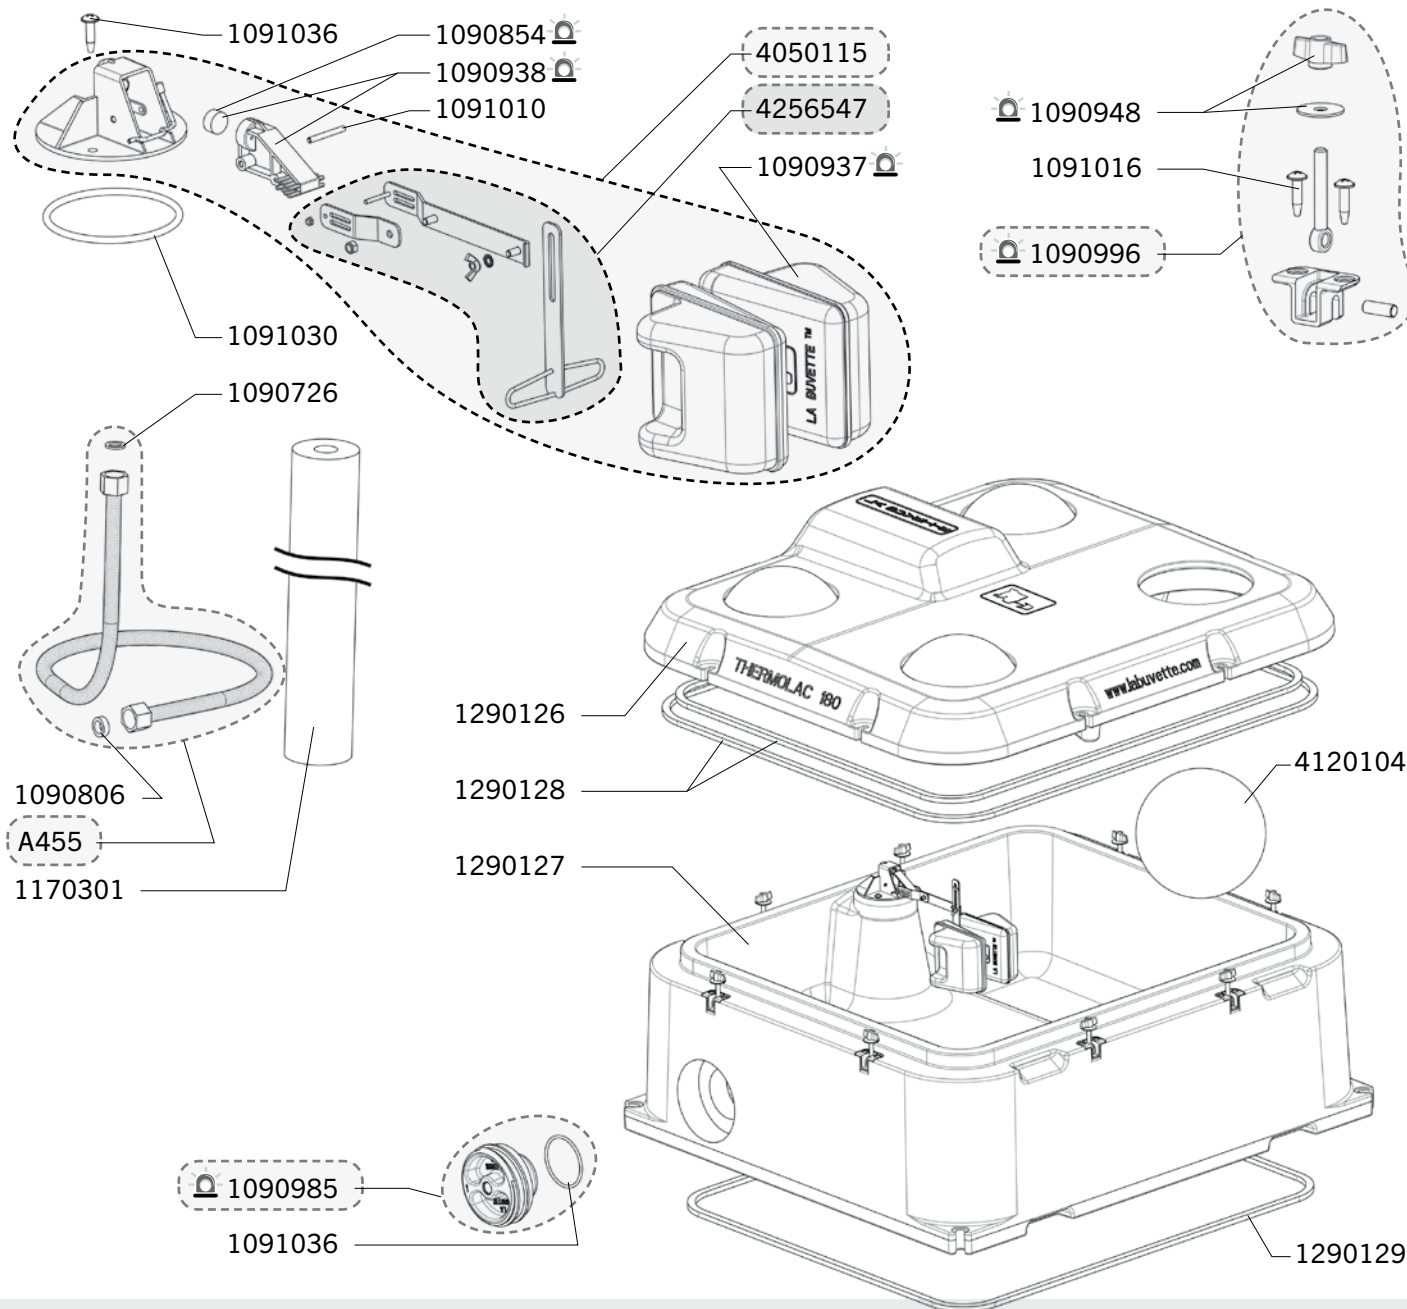

THERMOLAC 180

Ref. 1680

Ship.	Code	Designation
J+5	A455	ST. ST. BRAIDED HOSE FF ½" L600 + FITTING MM ½" (BLISTER)
J+5	1090726	20 X RUBBER
J+5	1090806	BAG OF 10 WASHERS 18,6X6X6
J+5	1090854	VALVE SEAL S 4 (X5) BLISTER PACK
J+5	1090937	FLOAT THERMOLAC/PREBAC/BIGLAC BLISTER PACK
J+5	1090938	VALVE BODY THERMOLAC BLISTER PACK
J+5	1090948	2 X WINGNUT THERM. (BLISTER)
J+5	1090985	BLISTER WITH ISOLATED PLUG + JOINT THERMOLAC
J+5	1090996	BLISTER WITH 1 CLOSING KIT FOR THERMOLAC
J+5	1091010	5 STAINLESS STEEL AXLES
J+5	1091016	BAGS OF 10 SCREWS
J+5	1091030	BAG WITH 2 JOINTS/THERMOLAC VALVE
J+1	1091036	BAG WITH 2 RUBBERS / THERMOLAC-MULTI
J+5	1170301	INSULATION SHEATH
J+5	1290126	THERMOLAC 180 COVER + WASHERS
J+5	1290127	THERMOLAC 180 TANK
J+5	1290128	COVER JOINT/TANK THERMOLAC 180 - TO BE CUT.
J+5	1290129	JOINT FOR THE BASE THERMOLAC 180
J+5	4050115	VALVE SET 72 L THERMOLAC 180
J+1	4120104	INSULATED BALL
J+5	4256547	LEVER ARM FOR FLOAT VALVE 72 L

Shipping time in working days (running out of stock excepted), spare parts tagged with a are dispatched the same day if order received before noon and made of parts tagged with (J) exclusively.