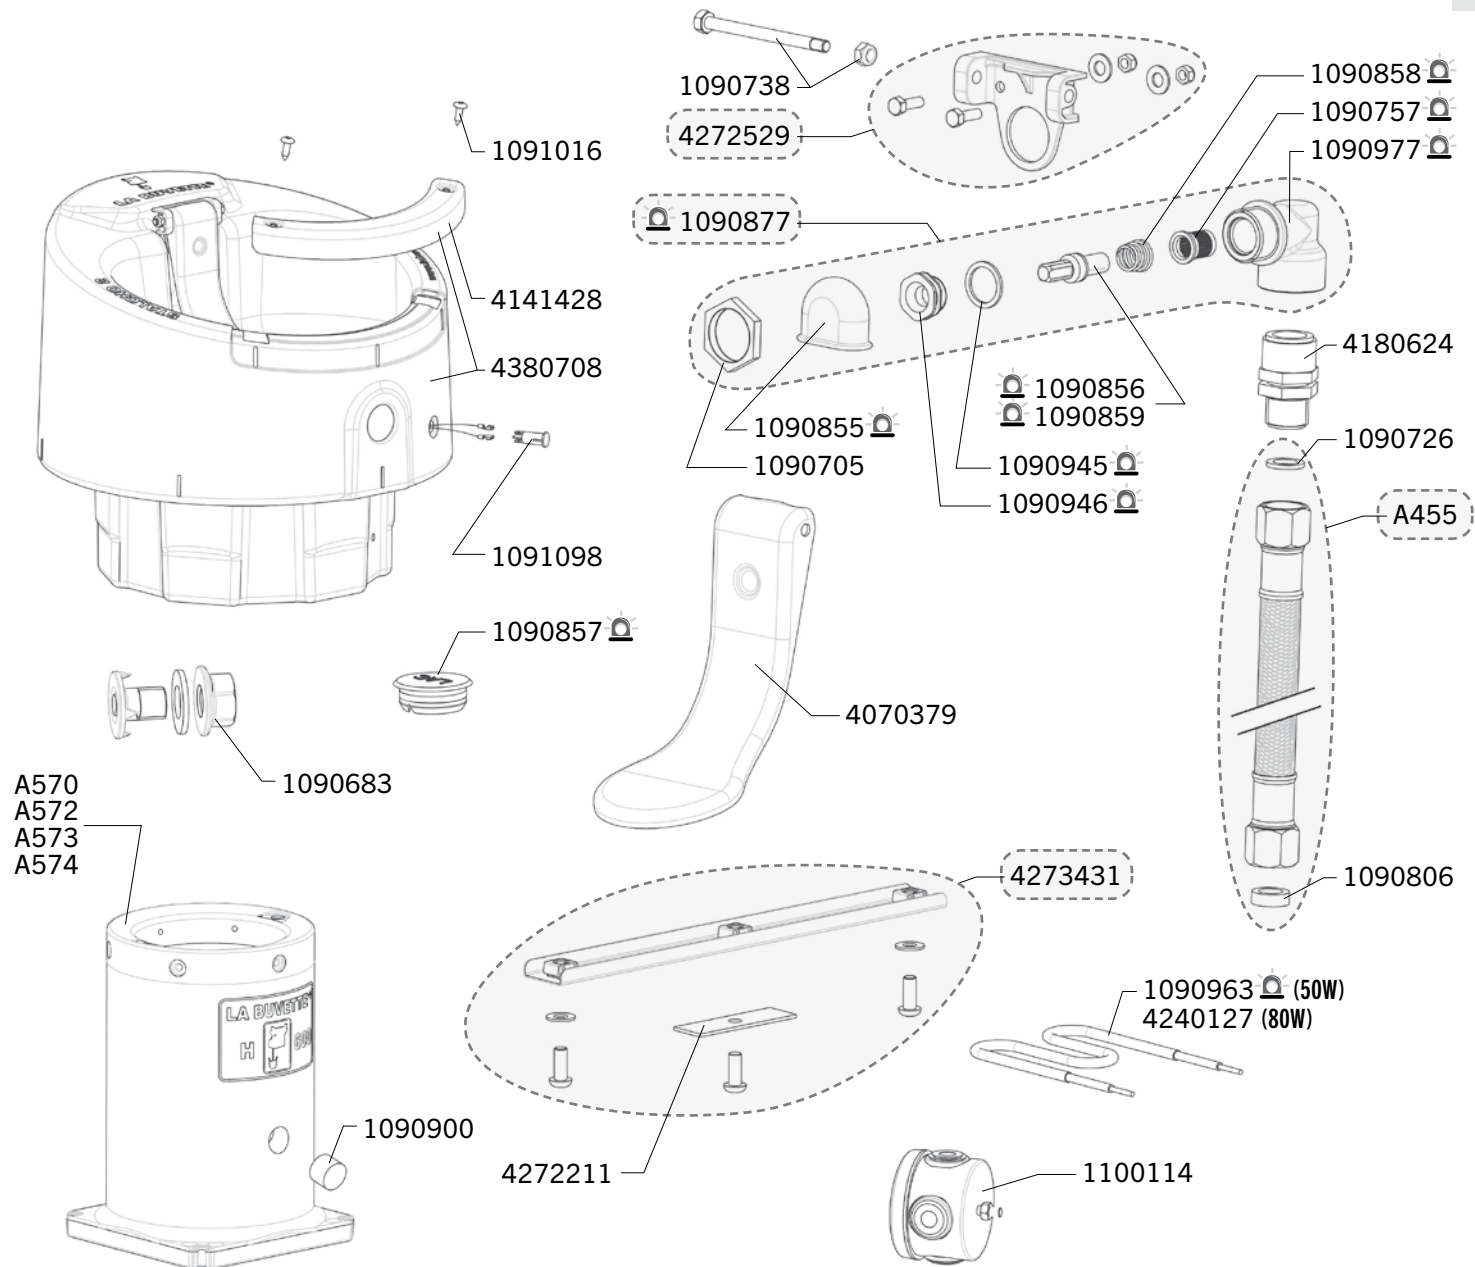

STALCHO 2

Ref. 1641 - 1731 - 1841

Exploded views of old versions of this model and of all others old LA BUVETTE models are available on www.labuvette.com.

Ship.	Code	Designation
J+5	A455	ST. ST. BRAIDED HOSE FF 1/2" L600 + FITTING MM 1/2" (BLISTER)
J+1	1090683	SET OF BOLTS AND NUTS FOR MOUNTING STALCHO 2
J+5	1090705	10 X NUTS 3/4 GZ F11
J+5	1090726	20 X RUBBERS
J+5	1090738	10 X STAINLESSSTEEL PINS
J+1	1090757	10 X PLASTIC FILTERS
J+5	1090806	BAG OF 10 WASHERS 18,6X6X6
J+5	1090855	DEFLECTOR F 9 S (X5) BLISTER PACK
J+5	1090856	VALVE "S" F 9 S (X5) BLISTER PACK
J+5	1090857	PLUG LAC 5 (X5) BLISTER PACK
J+5	1090858	SPRING F 11/FORSTAL (X5) BLISTER PACK
J+5	1090859	VALVE "H" F 9 S (X5) BLISTER PACK
J+5	1090877	COMPLETE VALVE "S" F 9 S BLISTER PACK
J+5	1090900	PLUG FOR STAND
J+5	1090945	5 X NYLON WASHERS 24X18 F11 (BLISTER)
J+5	1090946	3 X VALVE SEATS F11 (BLISTER)
J+5	1090963	HEATING PART 24V/50W LAKCHO-BLISTER
J+5	1090977	BLISTER WITH ONE BENT BODY 3/4 STALCHO 2
J+5	1091016	BAGS OF 10 SCREWS
J+5	1091098	BAG OF 2 NEW COMPLETE LED GREEN LIGHT 24V
J+1	4070379	SS PADDLE STALCHO
J+5	4141428	S.STEEL BOWL GUARD LAKCHO/STALCHO 2
J+5	4180624	REDUCED PLASTIC JUNCTION 3/4-1/2
J+1	4240127	HEATER 24V 80W LAKCHO
J+5	4272211	BRACKET
J+1	4272529	STAINLESS STEEL SUPPORT FOR PADDLE +SCREWS
J+5	4273431	FULL SET WITH BOLTS AND NUTS FOR HEATING ELEMENT
J+5	4380708	COMPLETE BOWL STALCHO

Shipping time in working days (running out of stock excepted), spare parts tagged with a are dispatched the same day if order received before noon and made of parts tagged with (J) exclusively.