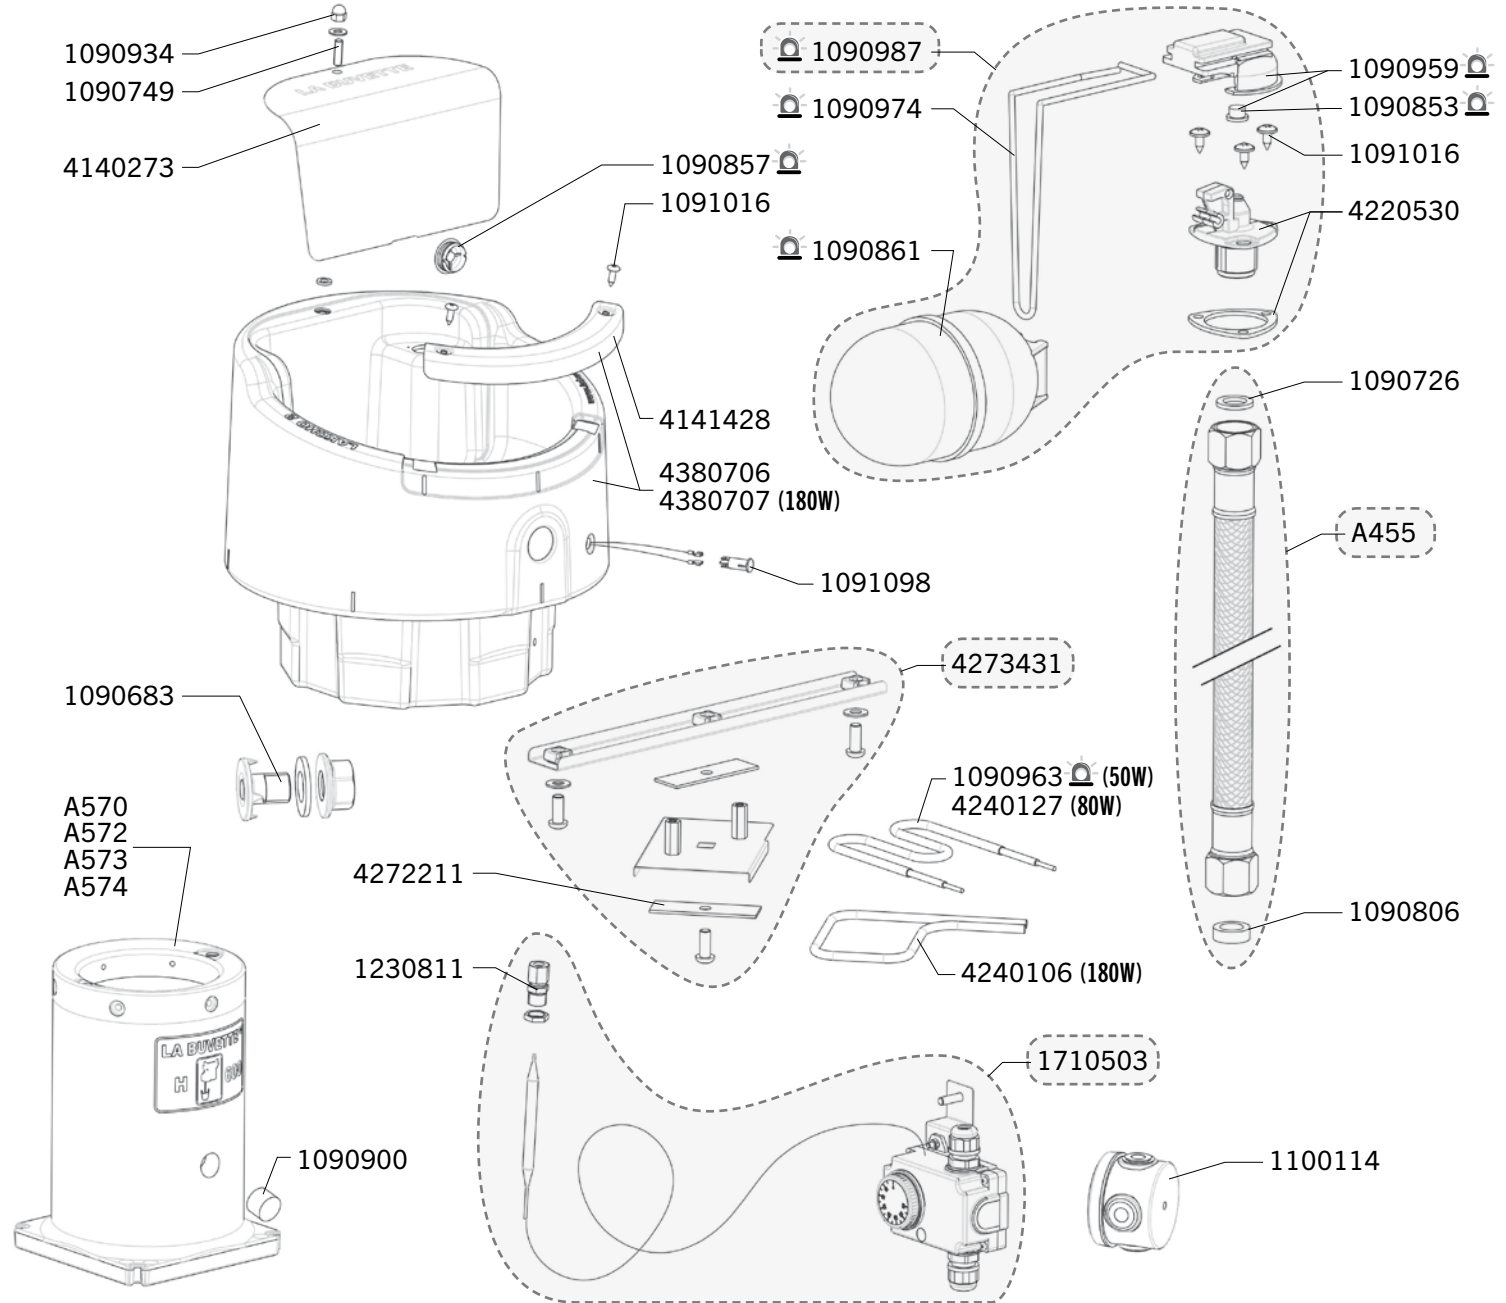

LAKCHO 2

Ref. 1640 - 1642 - 1730 - 1840

Exploded views of old versions of this model and of all others old LA BUVETTE models are available on www.labuvette.com.

Ship.	Code	Designation
J+5	A455	ST. ST. BRAIDED HOSE FF ½" L600 + FITTING MM ½" (BLISTER)
J+5	1090683	SET OF BOLTS AND NUTS FOR MOUNTING LAKCHO 2
J+5	1090726	20 X RUBBERS
J+5	1090749	5 X BRASS THREADED STEMS
J+5	1090806	BAG OF 10 WASHERS 18,6X6
J+5	1090853	VALVE SEAL LAC 5 (X5) BLISTER PACK
J+5	1090857	PLUG LAC 5 (X5) BLISTER PACK
J+5	1090861	FLOAT LAC 5 BLISTER PACK
J+5	1090900	PLUG FOR STAND
J+5	1090934	3 BLIND NUTS FOR LAC5/55 BLISTER PACK
J+5	1090959	VALVE BODY LAKCHO-BLISTER
J+5	1090963	HEATING PART 24V/50W LAKCHO-BLISTER
J+5	1090974	BLISTER WITH 2 MEDIUM SIZED PIN SPRINGS
J+5	1090987	BLISTER WITH 1 COMPLETE VALVE LAKCHO
J+5	1091016	BAGS OF 10 SCREWS
J+5	1091098	BAG OF 2 NEW COMPLETE LED GREEN LIGHT 24V
J+5	1100114	WATER TIGHT CASE DIAM 60
J+5	1230811	BRASS JUNCTION
J+5	1710503	LAKCHO 2 180W THERMOSTAT
J+1	4140273	S.STEEL GUARD LAKCHO 2
J+5	4141428	S.STEEL BOWL GUARD LAKCHO/STALCHO 2
J+1	4220530	JET WITH WASHER LAKCHO SINCE 09/09
J+1	4240106	COMPLETE HEATING 180 W
J+1	4240127	HEATER 24V 80W LAKCHO
J+5	4272211	BRACKET
J+5	4273431	FULL SET WITH BOLTS AND NUTS FOR HEATING ELEMENT
J+5	4380706	LAKCHO 2 BOWL WITH PROTECTOR OF WEAR
J+5	4380707	180 W LAKCHO 2 BOWL WITH PROTECTOR OF WEAR

Shipping time in working days (running out of stock excepted), spare parts tagged with a are dispatched the same day if order received before noon and made of parts tagged with (J) exclusively.