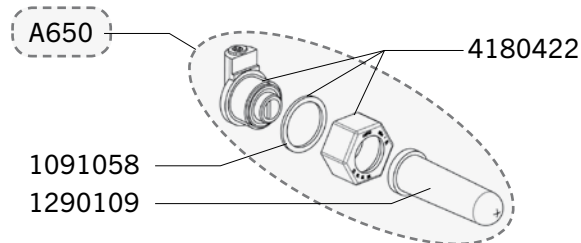

Ref. D112 - D117 - D111

MINISTAR

MIDDLESTAR

LOGISTAR

Ship.	Code	Designation
J-5	A650	COMPLETE NIPPLE FOR PAIL WITH NIPPLE
J-5	1091058	BAG WITH 2 RUBBER SEALS FOR NIPPLE
J-1	1290109	NIPPLE FOR PAIL WITH NIPPLE
J-5	4180422	CONNECTION FOR NIPPLE ON PAIL
CALF HUTCHES AND ACCESSORIES - IN THE GENERAL CATALOGUE		
J-5	D111	LOGISTAR
J-5	D112	MINISTAR
J-5	D117	MIDDLESTAR
J-5	D119	FENCE GALVANIZED PIPE
J-5	D120	DOOR CALF HUTCHES
J-5	D122	SIDE ACCES.DOOR
J-5	D123	INSIDE HAY FEEDER
J-5	D128	PAIL HOLDER Ø340X10
J-5	D129	PAIL HOLDER DIAM 280
J-5	D132	NIPPLE PAIL SUPPORT KIT
J-5	D138	PROTECTION FOR PAIL
J-5	D139	BUCKET 16 LITER Ø340
J-5	D149	BUCKET 12 LITER LA BUVETTE Ø280
J-5	D175	PAIL W. PLASTIC NIPPLE WITHOUT SUPPORT