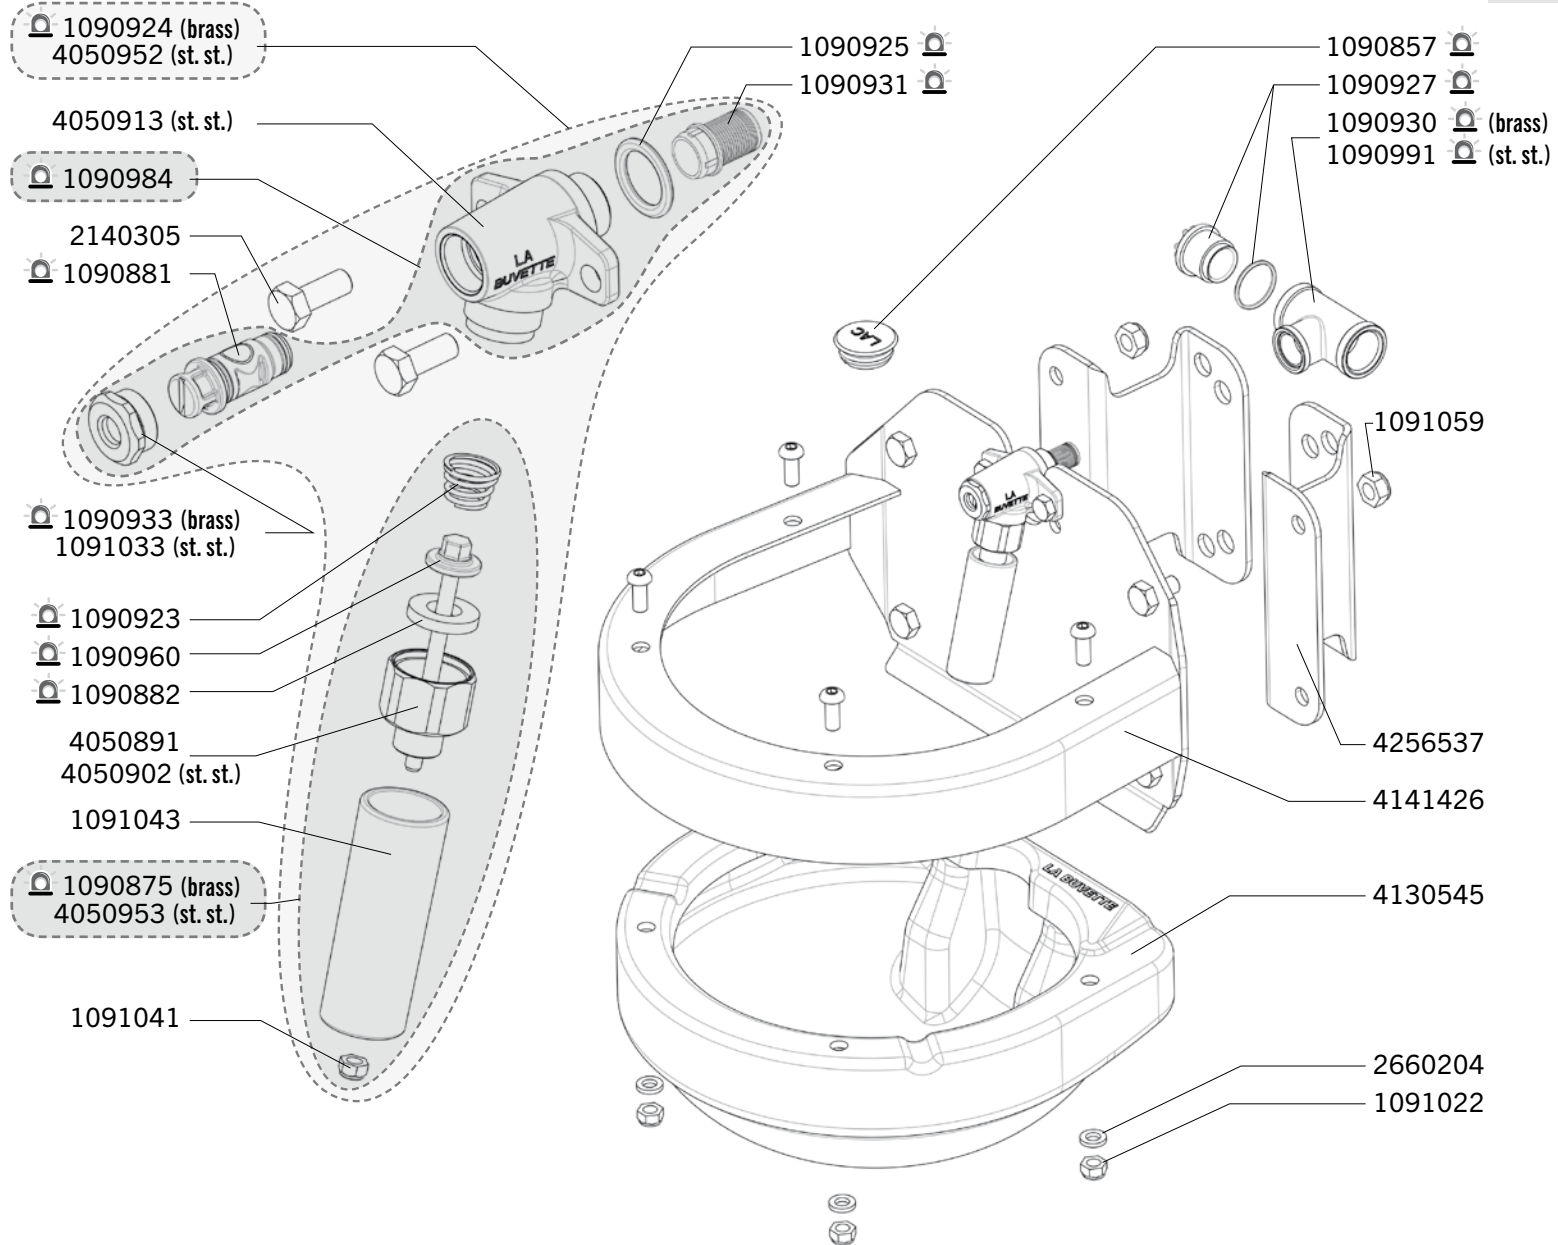

F25

Ref. 3063 - 3064

Ship.	Code	Designation
	1090857	PLUG LAC 5 (X5) BLISTER PACK
	1090875	VALVE UNDERPART F 30 BLISTER PACK
	1090881	FLOW ADJUSTMENT SCREW F 30 (X3) BLISTER PACK
	1090882	VALVE SEAL F 30 (X5) BLISTER PACK
	1090923	5 SPRINGS F30/60/FORSTAL BLISTER PACK
	1090924	COMPLETE VALVE FOR F30 BLISTER PACK
	1090925	FIVE O RINGS BLISTER PACK
	1090927	3 PLUG/WASHERS 3/4" BLISTER PACK
	1090930	T CONNECTION FFF 3/4-1/2-3/4 BRASS BLISTER PACK
	1090931	5 FILTERS F30/60 BLISTER PACK
	1090933	3 FIXING NUTS FOR FLOW ADJUSTMENT SCREW F25 (BLISTER)
	1090960	VALVE SHAFT F30/60/110 (BLISTER)
	1090984	VALVE HEAD-MOUNTED ADJUSTMENT SCREW F25 (BLISTER)
	1090991	BLISTER WITH 1 SS T-CONNECTION 3/4 FOR F25-30-40-60
J+5	1091022	BAG WITH 10 BLIND NUTS H8
J+5	1091033	5 STAINLESS STEEL PLUGS
J+5	1091041	BAG WITH 10 STAINLESS STEEL BLIND NUTS H5
J+5	1091043	2 PLASTIC PUSH RODS F30/FORSTAL
J+5	1091059	BAG WITH 10 STAINLESS STEEL BLIND NUTS H10
J+5	2140305	SCREW TH 8X25 SSTEEL
J+5	4050891	VALVE SEAT - BRASS
J+5	4050902	UNDER PART OF THE STAINLESS STEEL VALVE
J+5	4050913	ST. STEEL BODY VALVE F 130
J+5	4050952	COMPLETE VALVE F30 STAINLESS STEEL
J+5	4050953	VALVE UNDEPART F30 STAINLESS STEEL
J+5	4130545	F25 BOWL
J+5	4141426	BOWL PROTECTION FRAME F25/F40
J+5	4256537	MOUNTING HOLDER F25/F40

Shipping time in working days (running out of stock excepted), spare parts tagged with a are dispatched the same day if order received before noon and made of parts tagged with exclusively.