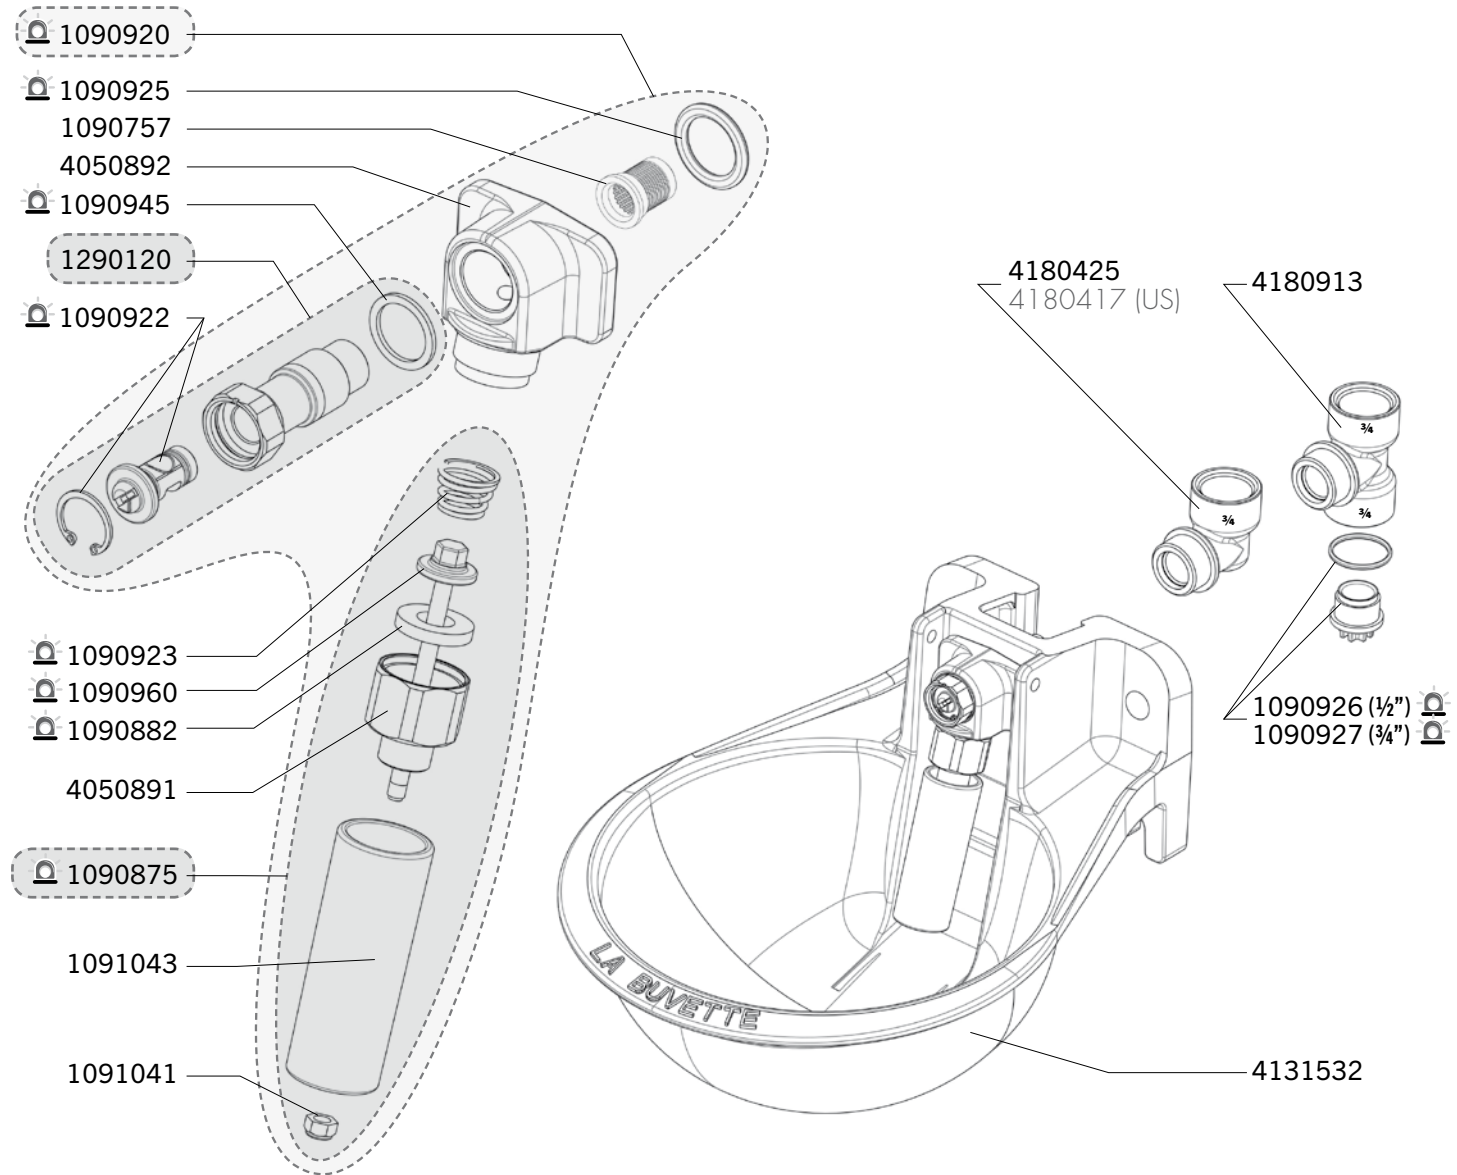

FORSTAL TUBE

Ref. 3027 - 3028 - 3029 - 3030 - 3263 - 3285

Ship.	Code	Designation
J+1	1090757	10 X PLASTIC FILTERS
	1090875	VALVE UNDERPART F 30 BLISTER PACK
	1090882	VALVE SEAL F 30 (X5) BLISTER PACK
	1090920	COMPLETE VALVE F20/FORSTAL BLISTER PACK
	1090922	3 ADJUSTMENT SCREWS FORSTAL BLISTER PACK
	1090923	5 SPRINGS F30/60/FORSTAL BLISTER PACK
	1090925	FIVE O RINGS BLISTER PACK
	1090926	3 PLUG/WASHERS 1/2 FOR F11 BLISTER PACK
	1090927	3 PLUG/WASHERS 3/4" BLISTER PACK
	1090945	5 X NYLON WASHERS 24X18 F11 (BLISTER)
	1090960	VALVE SHAFT F30/60/110-BLISTER
J+5	1091041	BAG WITH 10 STAINLESS STEEL BLIND NUTS H5
J+5	1091043	2 PLASTIC PUSH RODS F30/FORSTAL
J+1	1290120	ASSEMBLING+ADJUSTMENT SCREW-BRASS/FORSTAL
J+5	4050891	VALVE SEAT - BRASS
J+5	4050892	BRASS BODY VALVE FORSTAL
J+5	4131532	BOWL FOR FORSTAL TUBE VERSION
J+5	4180417	3/4" ELBOW FOR FORSTAL TUBE (FOR USA)
J+1	4180425	3/4" BRASS ELBOW FOR FORSTAL
J+1	4180913	T-CONNECTION 3/4 "GZ M18 LT

Shipping time in working days (running out of stock excepted), spare parts tagged with a are dispatched the same day if order received before noon and made of parts tagged with a exclusively.