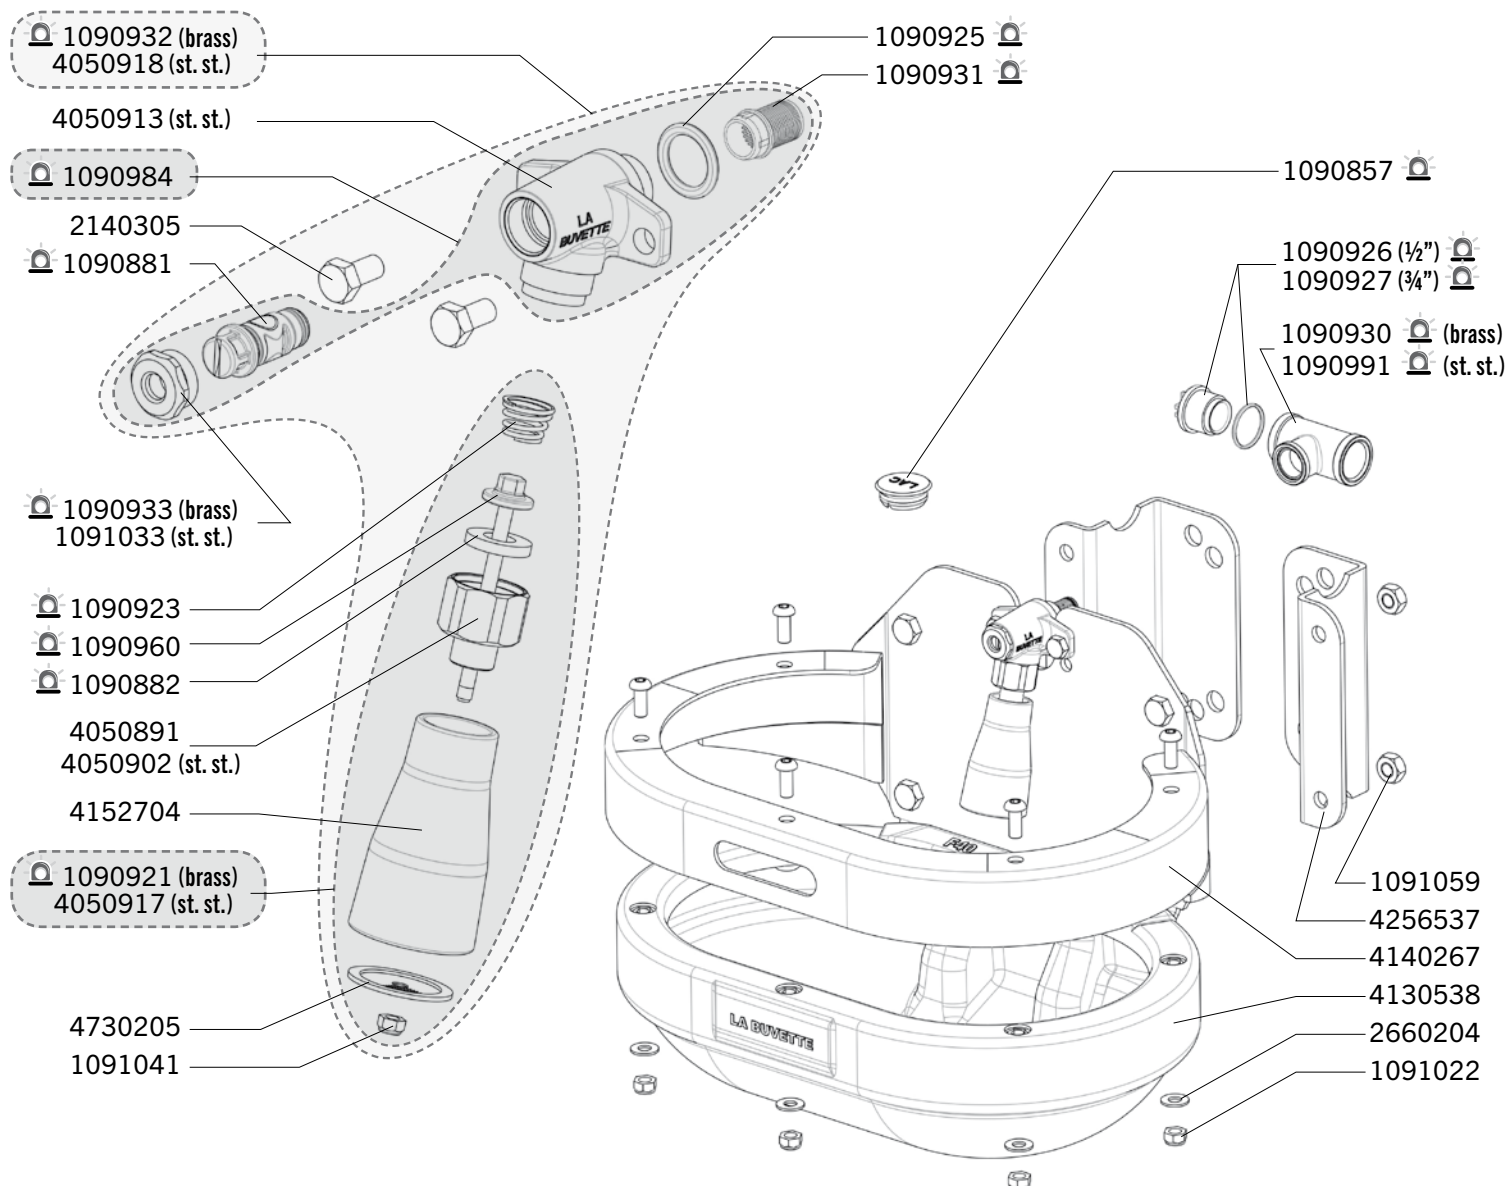

F40

Ref. 3065 - 3066

Ship.	Code	Designation
	1090857	PLUG LAC 5 (X5) BLISTER PACK
	1090881	FLOW ADJUSTMENT SCREW F 30 (X3) BLISTER PACK
	1090882	VALVE SEAL F 30 (X5) BLISTER PACK
	1090921	UNDER PART OF THE VALVE F60 BLISTER PACK
	1090923	5 SPRINGS F30/60/FORSTAL BLISTER PACK
	1090925	FIVE O RINGS BLISTER PACK
	1090927	3 PLUG/WASHERS 3/4" BLISTER PACK
	1090930	T CONNECTION FFF 3/4-1/2-3/4 BRASS BLISTER PACK
	1090931	5 FILTERS F30/60 BLISTER PACK
	1090932	COMPLETE VALVE F60 WITHOUT T BLISTER PACK
	1090933	3 FIXING NUTS FOR FLOW ADJUSTMENT SCREW F30/60 (BLISTER)
	1090960	VALVE SHAFT F30/60/110-BLISTER
	1090984	VALVE HEAD-MOUNTED ADJUSTMENT SCREW (BLISTER)
	1090991	1 SS T-CONNECTION 3/4 FOR F25-30-40-60 (BLISTER)
J+5	1091022	BAG WITH 10 BLIND NUTS H8
J+5	1091033	5 STAINLESS STEEL PLUGS
J+5	1091041	BAG WITH 10 STAINLESS STEEL BLIND NUTS H5
J+5	1091059	BAG WITH 10 STAINLESS STEEL BLIND NUTS H10
J+5	2140305	SCREW TH 8X25 S. STEEL
J+5	2660204	STEEL WASHERS
J+5	4050891	VALVE SEAT - BRASS
J+5	4050902	UNDER PART OF THE VALVE SS
J+5	4050913	ST. STEEL BODY VALVE F40
J+1	4050917	VALVE UNDERPART F40
J+1	4050918	COMPLETE VALVE REPAIR KIT F40
J+5	4130538	F40 BOWL
J+5	4140267	BOWL PROTECTION FRAME F25/F40
J+1	4152704	PLASTIC PUSH ROD F60
J+5	4256537	MOUNTING HOLDER F25/F40
J+5	4730205	JET BREAKER STAINL.STEEL

Shipping time in working days (running out of stock excepted), spare parts tagged with a are dispatched the same day if order received before noon and made of parts tagged with exclusively.