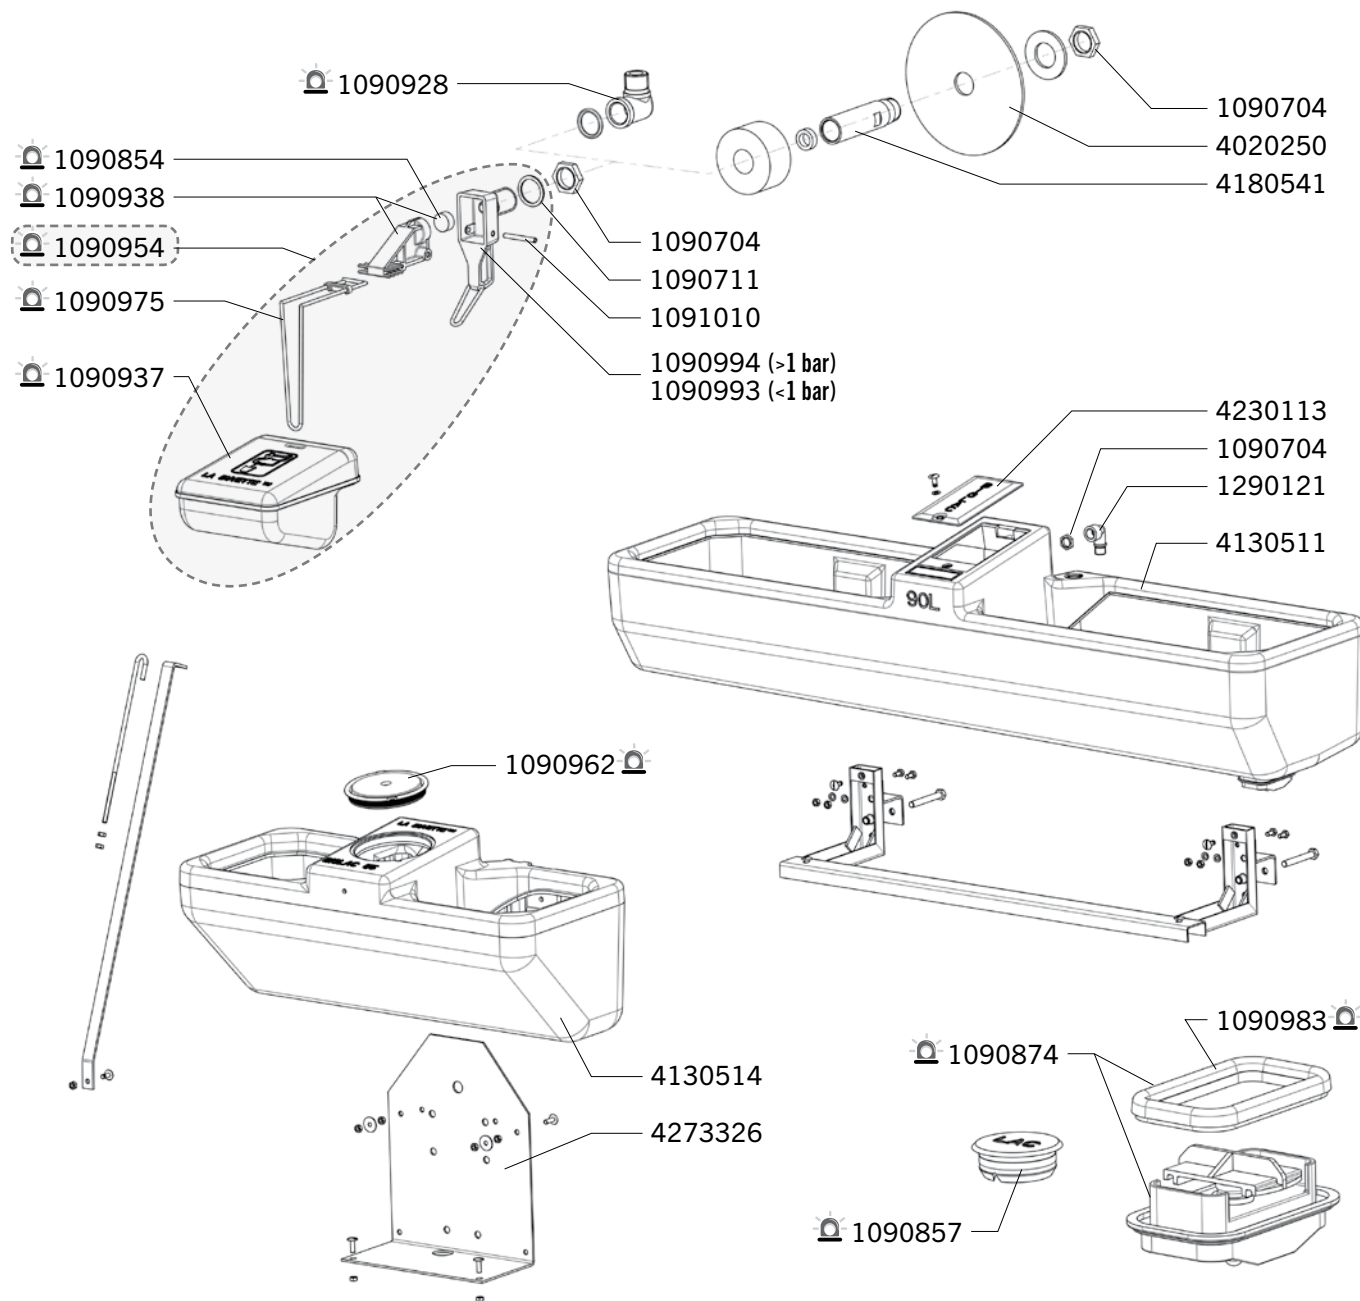

BIGLAC 55 M/T - BIGLAC 90

Ref. 1652 - 1650 - 1655

Ship.	Code	Designation
J+5	1090704	10 X NUTS 1/2 GZ
J+5	1090711	10 X NYLON WASHERS
	1090854	VALVE SEAL S 4 (X5) BLISTER PACK
	1090857	PLUG LAC 5 (X5) BLISTER PACK
	1090874	DRAIN PLUG PREBAC BLISTER PACK
	1090925	5 O RING BLISTER PACK
	1090928	BENT JUNCTION 1/2 GZ BLISTER PACK
	1090937	FLOAT THERMOLAC/PREBAC/BIGLAC BLISTER PACK
	1090938	VALVE BODY THERMOLAC/PREBAC/BIGLAC (BLISTER)
	1090954	STD PRESSURE VALVE PREBAC-BLISTER
	1090962	COVER (BLISTER)
	1090975	BLISTER WITH 2 BIG PIN SPRINGS
	1090983	BLISTER WITH 2 RECTANGULAR DRAINING JOINTS
	1090993	BLISTER WITH 1 JET BIGLAC-PREBAC Ø12-LOW PRESURE
	1090994	BLISTER 1 JET FOR BIGLAC-PREBAC Ø7 - STD PRESSURE
J+5	1091010	5 STAINLESS STEEL AXLES
J+5	1290121	BENT JOINT 90° 1/2"
J+5	4020250	RUBBER JOINT
J+5	4020288	RUBBER JOINT
J+5	4130511	PE BOWL BIGLAC 90 L
J+5	4130514	PE BOWL / BIGLAC 55 M
J+5	4180541	90 MM BRASS EXTENSION 1/2"
J+5	4230113	COVER
J+5	4273326	GALVA SUPPORT FOR BIGLAC 55 T

Shipping time in working days (running out of stock excepted), spare parts tagged with a are dispatched the same day if order received before noon and made of parts tagged with exclusively.