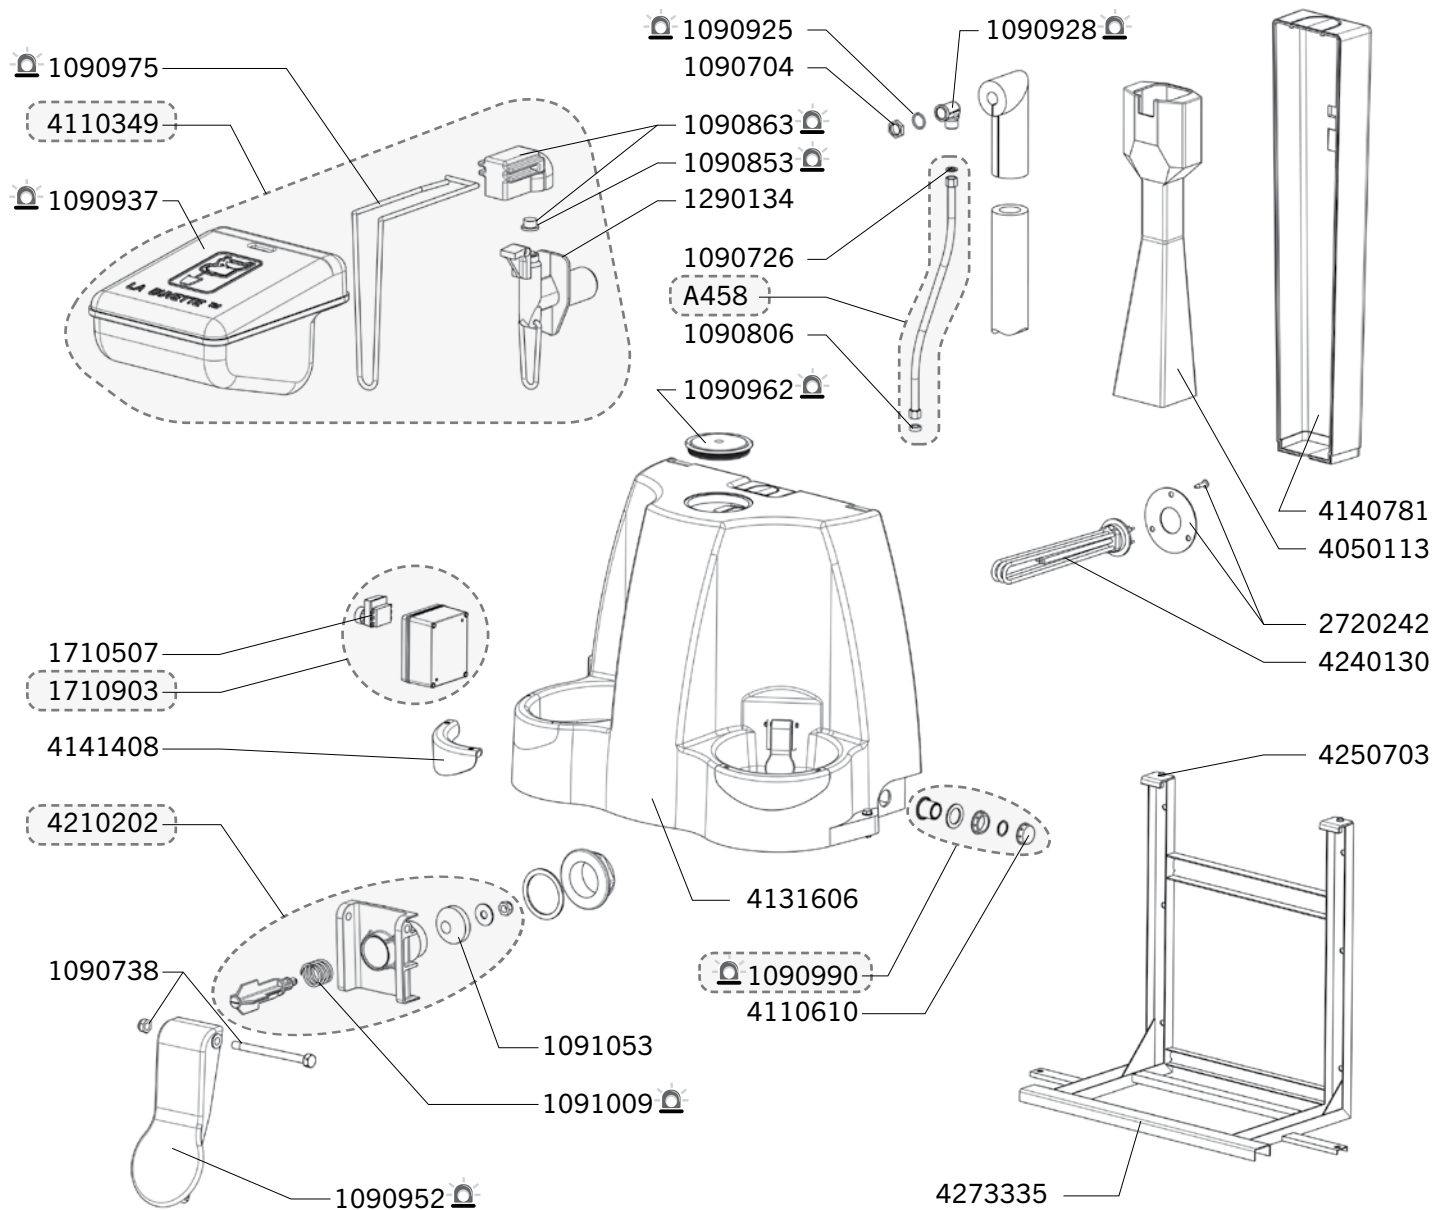

CALORIX

Ref. 1611 - 1646

Ship.	Code	Designation
J+5	A458	ST. ST. BRAIDED HOSE FF 1/2" L1000 + FITTING MM 1/2" (BLISTER)
J+5	1090704	10 X NUTS 1/2 GZ
J+5	1090726	20 X RUBBERS
J+5	1090738	10 X STAINLESSSTEEL PINS
J+5	1090806	BAG OF 10 WASHERS 18,6X6X6
J+5	1090853	VALVE SEAL LAC 5 (X5) BLISTER PACK
J+5	1090863	VALVE BODY LAC 5 BLISTER PACK
J+5	1090925	FIVE O RINGS BLISTER PACK
J+5	1090928	BENT JUNCTION 1/2 GZ BLISTER PACK
J+5	1090937	FLOAT THERMOLAC/PREBAC/BIGLAC BLISTER PACK
J+5	1090952	VERTICAL PLASTIC PADDLE F11-BLISTER
J+5	1090962	COVER (BLISTER)
J+5	1090975	BLISTER WITH 2 BIG PIN SPRINGS
J+5	1090990	BLISTER 1 COMPLETE PLUG POLYSTAL/CALORIX
J+5	1091009	BAG WITH 5 STAINLESSSTEEL SPRINGS
J+5	1091053	BAG WITH 4 VALVES CALORIX
J+5	1290134	CALORIX BENT JET
J+1	1710507	THERMOSTAT CALORIX / PROFLOW 1 WITHOUT SWITCH
J+5	1710903	CONTROL BOX FOR ELEC. MECHANICAL CALORIX
J+5	2720242	CLAMP FOR HEATER CALORIX
J+5	4050113	WELL OF COLD WATER CALORIX
J+5	4110349	CPLT. VALVE + WATER CONNECTION FOR CALORIX
J+5	4110610	COMPLETE PLASTIC PLUG
J+5	4131606	TANK FOR CALORIX
J+5	4140781	BACK PROTECTION FOR CALORIX
J+5	4141408	WEAR PROTECTOR CALORIX
J+5	4210202	BOWL VALVE
J+1	4240130	PLUNGER HEATER WITH BRACKET 3 KW (1000)
J+5	4250703	MOUNTING BRACKET CALORIX GALV. ALUMINIUM
J+5	4273335	SUPPORT CALORIX GALVANISED STEEL

Shipping time in working days (running out of stock excepted), spare parts tagged with a are dispatched the same day if order received before noon and made of parts tagged with (J) exclusively.