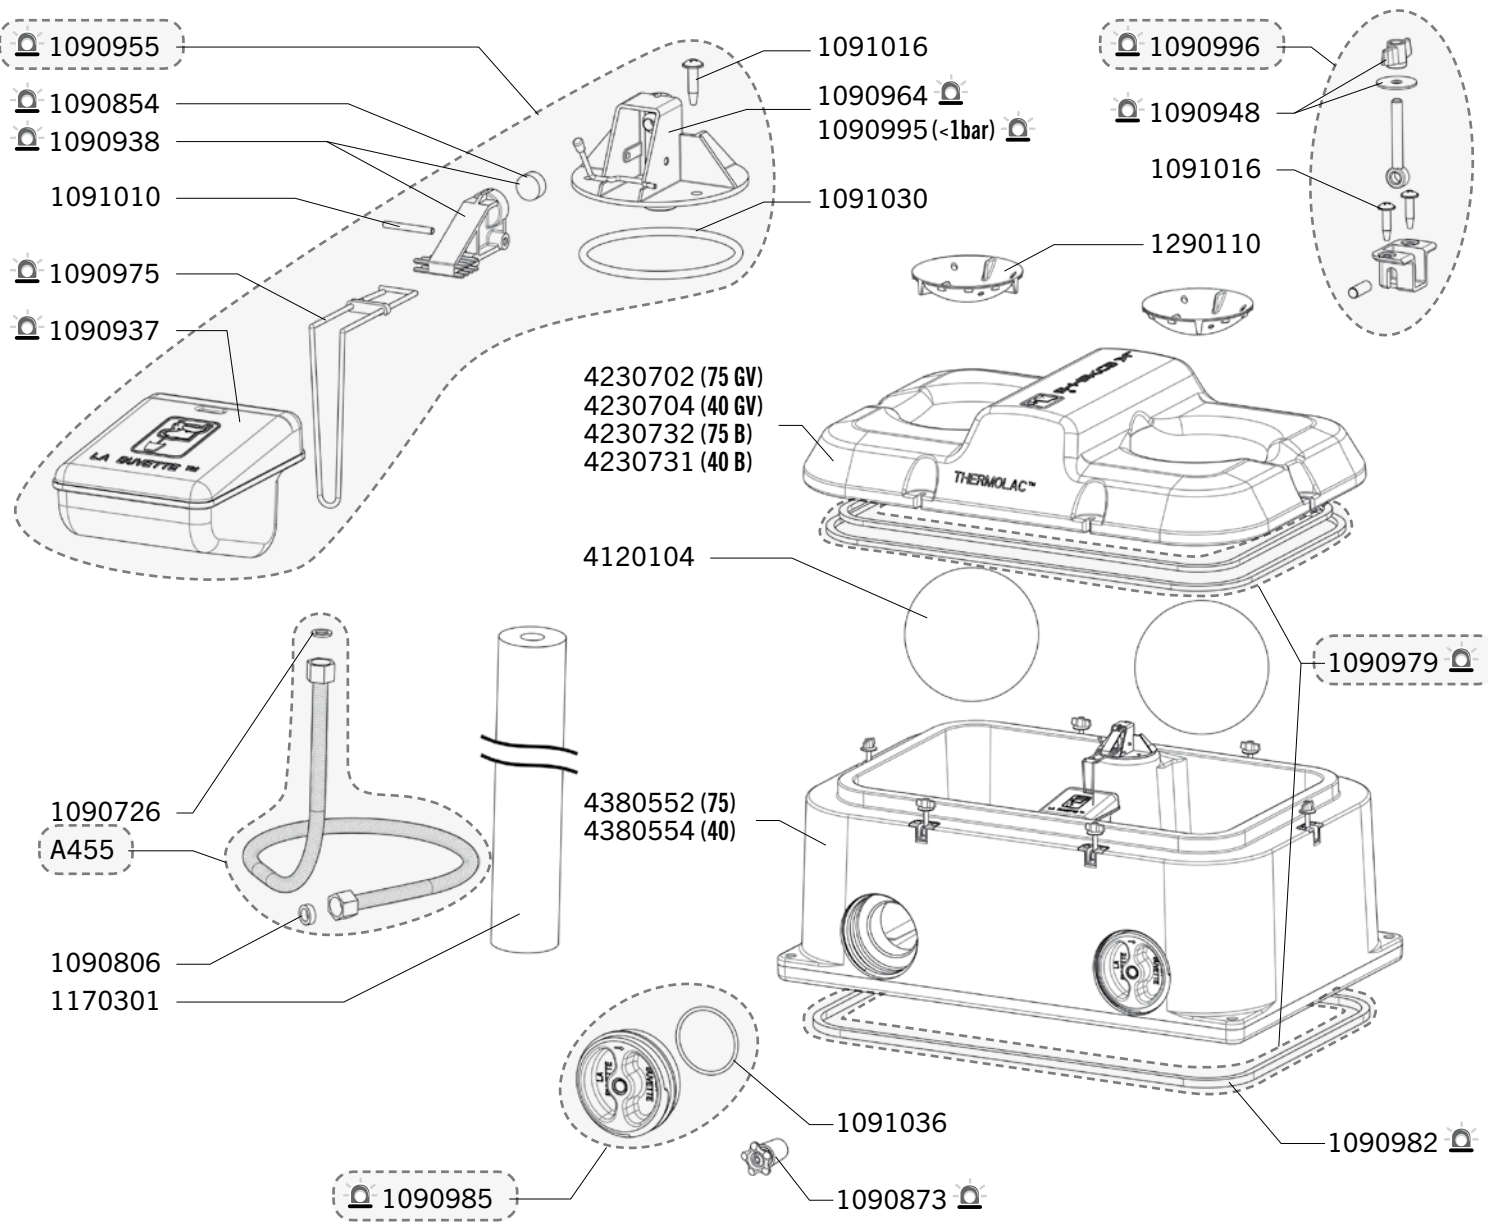

THERMOLAC 40-75 B/GV

Ref. 1671 - 1672 - 1676 - 1677

Ship.	Code	Designation
J+5	A455	ST. ST. BRAIDED HOSE FF ½" L600 + FITTING MM ½" (BLISTER)
J+5	1090726	20 X RUBBERS
J+5	1090806	BAG OF 10 WASHERS 18,6X6X6
J+5	1090854	VALVE SEAL S 4 (X5) BLISTER PACK
J+5	1090873	DRAIN PLUG THERMOLAC BLISTER PACK
J+5	1090937	FLOAT THERMOLAC/PREBAC/BIGLAC BLISTER PACK
J+5	1090938	VALVE BODY THERMOLAC BLISTER PACK
J+5	1090948	2 X WINGNUTS THERMOLAC (BLISTER)
J+5	1090955	VALVE SET FOR THERMOLAC BLISTER
J+5	1090964	VALVE SUPPORT FOR THERM. Ø7 MM THREADED
J+5	1090975	BLISTER WITH 2 BIG PIN SPRINGS
J+5	1090979	BLISTER WITH ALL JOINTS FOR THEMOLAC 40 AND 75
J+5	1090982	1 BOTTOM JOINT FOR THERMOLAC 40/ 75 BLISTER
J+5	1090985	BLISTER WITH ISOLATED PLUG + JOINT THERMOLAC
J+5	1090995	BLISTER 1 VALVE SUPPORT THERMOLAC LOW PRESSURE
J+5	1090996	BLISTER WITH 1 CLOSING KIT FOR THERMOLAC
J+5	1091010	5 STAINLESS STEEL AXLES
J+5	1091016	BAGS OF 10 SCREWS
J+5	1091030	BAG WITH 2 JOINTS/THERMOLAC VALVE
J+5	1091036	BAG WITH 2 RUBBERS / THERMOLAC-MULTI
J+1	1170301	INSULATION SHEATH
J+5	1290110	ALU BOWL FOR THERMOLAC 40B & 75B
J+1	4120104	INSULATED BALL
J+1	4230702	INSULATED COVER FOR THERMOLAC 75 GV
J+1	4230704	INSULATED COVER FOR THERMOLAC 40 GV
J+1	4230731	INSULATED COVER THERMOLAC 40 B
J+1	4230732	INSULATED COVER THERMOLAC 75 B
J+1	4380552	INSULATED TANK THERMOLAC 75
J+1	4380554	INSULATED TANK THERMOLAC 40

Shipping time in working days (running out of stock excepted), spare parts tagged with a are dispatched the same day if order received before noon and made of parts tagged with exclusively.