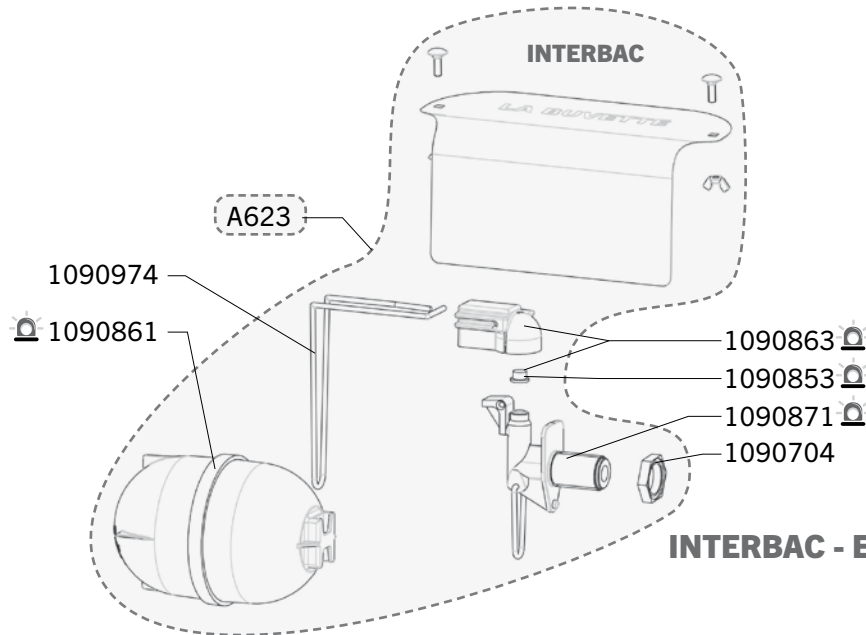

PREBAC - INTERBAC - ECO TROUGHS

Ref. 2217 - 2219 - 2221 - 2223 - 2231 - 2235 - 2237 - 2261 - 2263 - 2275 - 2278 - 2695 - 2696 - 2697 - 2698 - 2699 - A603 - A617 - A623

Ship.	Code	Designation
J+5	A623	FLOAT VALVE KIT / INTERBAC
J+5	1090704	10 X NUTS 1/2 GZ
J+5	1090711	10 X NYLON WASHERS
	1090853	VALVE SEAL LAC 5 (X5) BLISTER PACK
	1090854	VALVE SEAL S 4 (X5) BLISTER PACK
	1090861	FLOAT LAC 5 BLISTER PACK
	1090863	VALVE BODY LAC 5 BLISTER PACK
	1090871	JET LACABAC BLISTER PACK
	1090874	DRAIN PLUG PREBAC BLISTER PACK
	1090925	FIVE O-RING BLISTER PACK
	1090928	BENT JUNCTION 1/2 GZ BLISTER PACK
	1090937	FLOAT THERMOLAC/PREBAC/BIGLAC BLISTER PACK
	1090938	VALVE BODY PREBAC/BIGLAC/ BLISTER PACK
	1090954	STD PRESSURE VALVE PREBAC-BLISTER
	1090956	DRAIN PLUG WITH SEAL-BLISTER
	1090962	COVER (BLISTER)
	1090974	BLISTER WITH 2 MEDIUM SIZED PIN SPRINGS
	1090975	BLISTER WITH 2 BIG PIN SPRINGS
	1090976	BLISTER WITH 2 PLUGS + SEALS INTERBAC/ECO
	1090983	BLISTER WITH 2 RECTANGULAR DRAINING JOINTS
	1090990	BLISTER 1 COMPLETE PLUG FORMER PREBAC
	1090993	BLISTER WITH 1 JET BIGLAC-PREBAC Ø12-LOW PRESURE
	1090994	BLISTER 1 JET FOR BIGLAC-PREBAC Ø7 - STD PRESSURE
J+5	1091010	5 STAINLESS STEEL AXLES
J+5	4110610	COMPLETE PLASTIC PLUG 1"¼

INTERBAC - ECO TROUGHS

1090976

Shipping time in working days (running out of stock excepted), spare parts tagged with a are dispatched the same day if order received before noon and made of parts tagged with (J) exclusively.