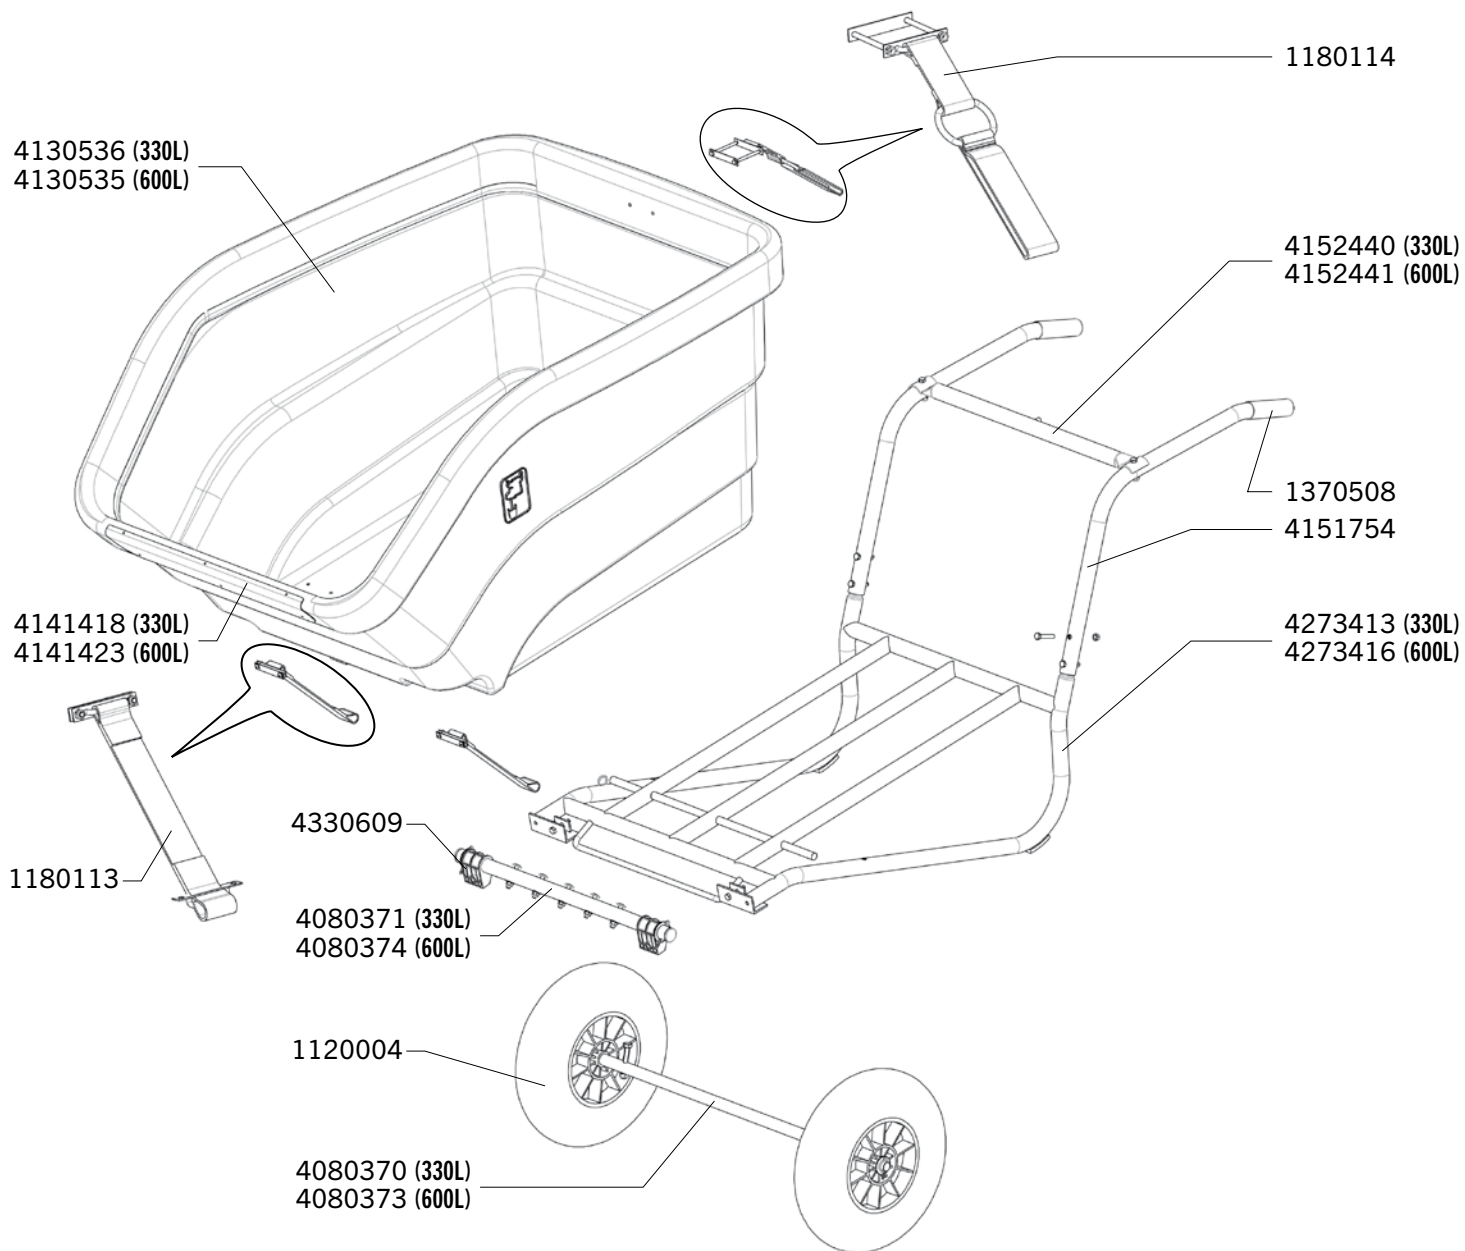

WHEELBARROWS 330 L - 600 L

Ref. D186 - D187

Ship.	Code	Designation
J+5	1090643	COMPLETE SET OF BOLTS/NUTS FOR WHEELBARROW 330L
J+5	1090676	COMPLETE SET OF BOLTS/NUTS FOR WHEELBARROW 600L
J+1	1120004	WHEEL DIAM 400 TUBE TYPE TYRE
J+5	1120006	INNER TUBE FOR WHEEL 400
J+5	1180113	STRAP SUPPORT FOR WHEELBARROW 600L
J+5	1180114	SECURITY SET FOR TIPPING WHEELBARROW
J+5	1370508	GRIP Ø33 L 120 FOR HANDLE
J+5	4080370	WHEELROD FOR TIPPING WHEELBARROW 330 L
J+5	4080371	AXIS OF THE WHEELBARROW 330L
J+5	4080372	AXIS OF THE WHEELBARROW 600L
J+5	4080373	WHEELROD FOR TIPPING WHEELBARROW 600 L
J+5	4130535	PE TANK 600 L + STAINLESS STEEL PROTECTION
J+5	4130536	PE TANK 330L + SST PROTECTION
J+5	4141418	STAINLESS STEEL PLATE FOR WHEELBARROW 330L
J+5	4141423	STAINLESS STEEL PLATE FOR WHEELBARROW 600L
J+5	4151754	HANDLES +SCREWS FOR 330/600 L WHEELBARROW
J+1	4152440	TIE LINK FOR HANDLES WHEELBARROW 330
J+1	4152441	SPACE BAR FOR WHEEL BARROW 600L - NEW VERSION
J+1	4273413	NEW VERSION FRAME FEEDCART 330L
J+1	4273416	NEW FRAME FOR WHEELBARROW 600L
J+1	4330609	WHEELBARROW LANDING

Shipping time in working days (running out of stock excepted), spare parts tagged with a are dispatched the same day if order received before noon and made of parts tagged with (J) exclusively.