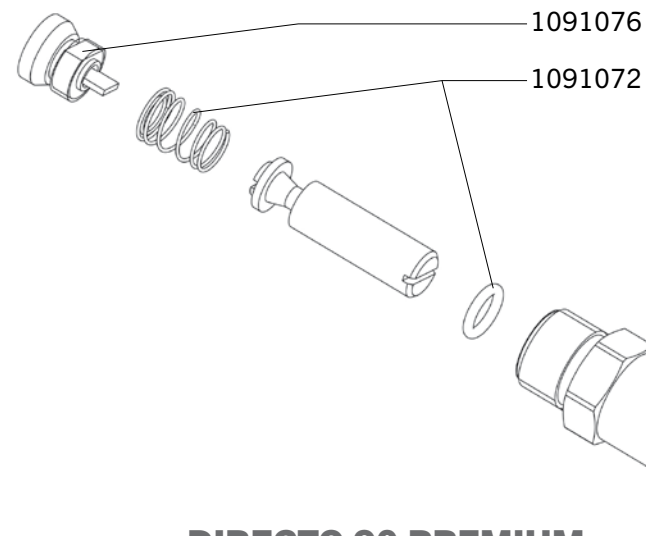

DIRECTO PREMIUM

Ref. 1816 - 1817 - 1818

DIRECTO 50 PREMIUM

DIRECTO 70 PREMIUM

DIRECTO 90 PREMIUM

Ship.	Code	Designation
J+5	1091071	5 X STAINLESS STEEL SPRING DIRECTO 50 PREMIUM
J+5	1091072	5 X STAINLESS STEEL SPRING DIRECTO 70/90 PREMIUM
J+5	1091076	5 X COMPL.WATER-FLOW ADJUSTMENT PIECE