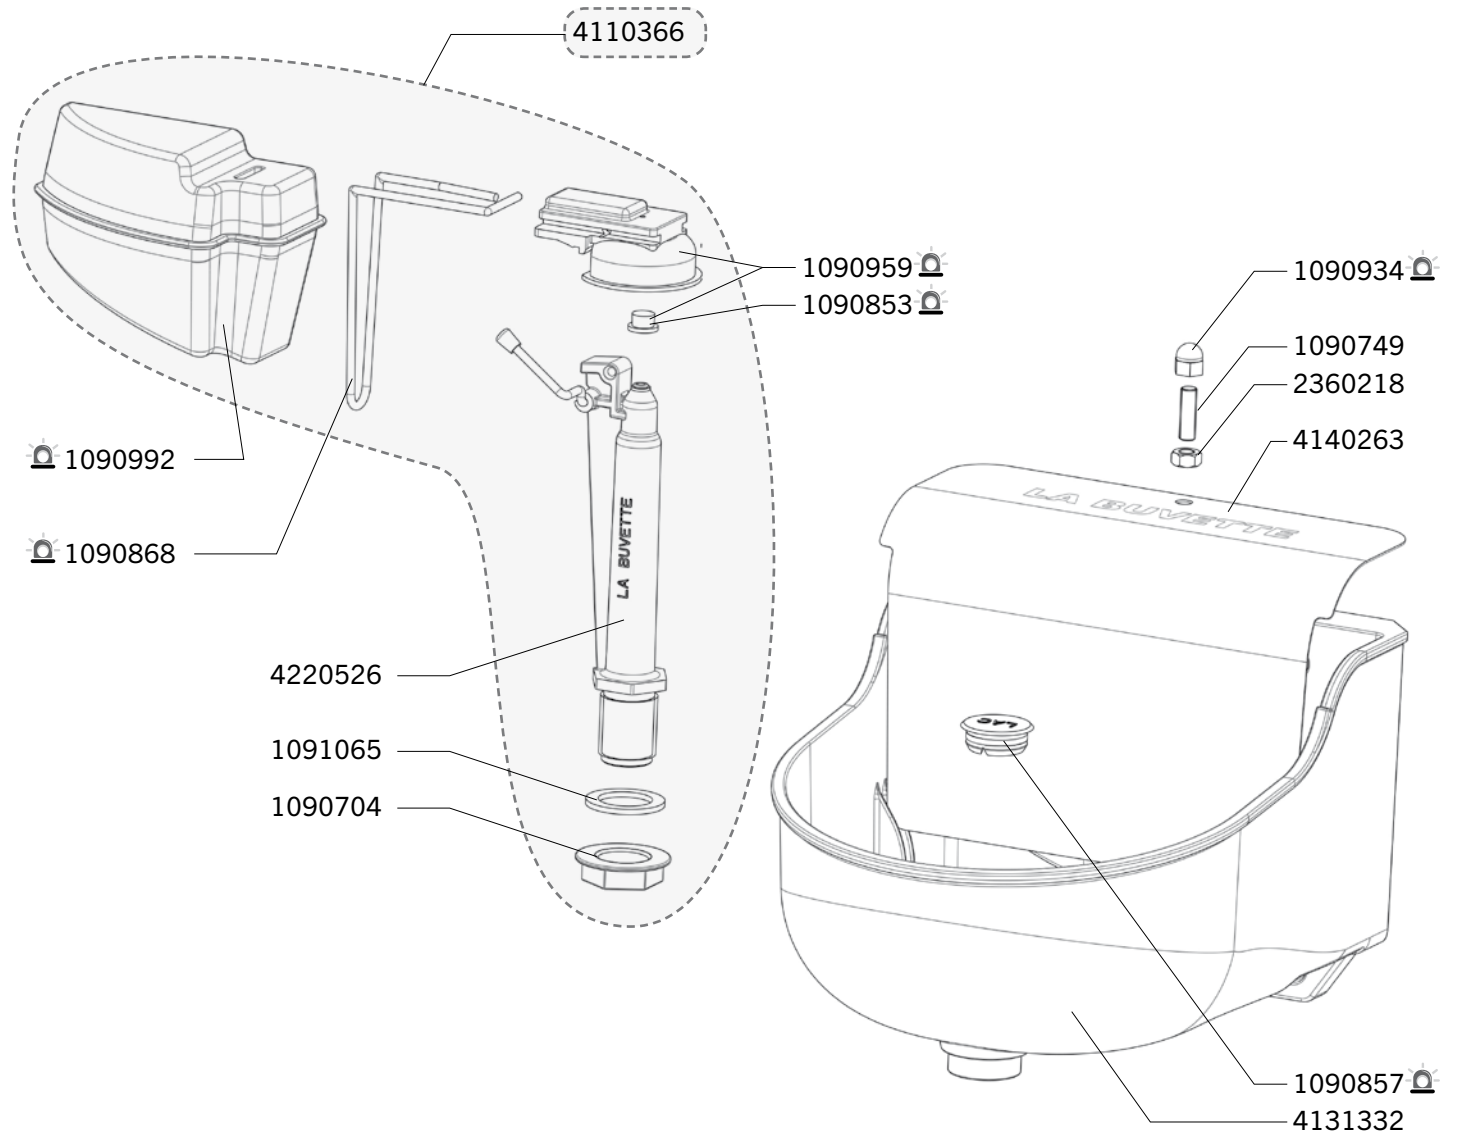

LAC 10

Ref. 3259 - 3279

Ship.	Code	Designation
J+5	1090704	10 X NUTS 1/2 GZ
J+5	1090749	5 X BRASS THREADED STEMS
	1090853	VALVE SEAL LAC 5 (X5) BLISTER PACK
	1090857	PLUG LAC 5 (X5) BLISTER PACK
	1090868	SMALL PIN BLISTER PACK
	1090934	3 BLIND NUTS FOR LAC5/55 BLISTER PACK
	1090959	VALVE BODY LAKCHO-BLISTER
	1090992	BLISTER WITH 1 FLOAT FOR BIGCHO 2/LAC 10
J+5	1091065	BAG WITH 2 FLAT RUBBERS 29X20X2 STALL 3000
J+5	2360218	STAINLESSSTEEL NUT H8
J+1	4110366	COMPLETE VALVE ASSEMBLY BIGCHO 2 / LAC 10
J+5	4131332	PLASTIC BOWL - LAC 10
J+5	4140263	STAINLESS STEEL COVER FOR LAC 10
J+5	4220526	PLASTIC JET FOR BIGCHO 2/ LAC10

Shipping time in working days (running out of stock excepted), spare parts tagged with a are dispatched the same day if order received before noon and made of parts tagged with (J) exclusively.