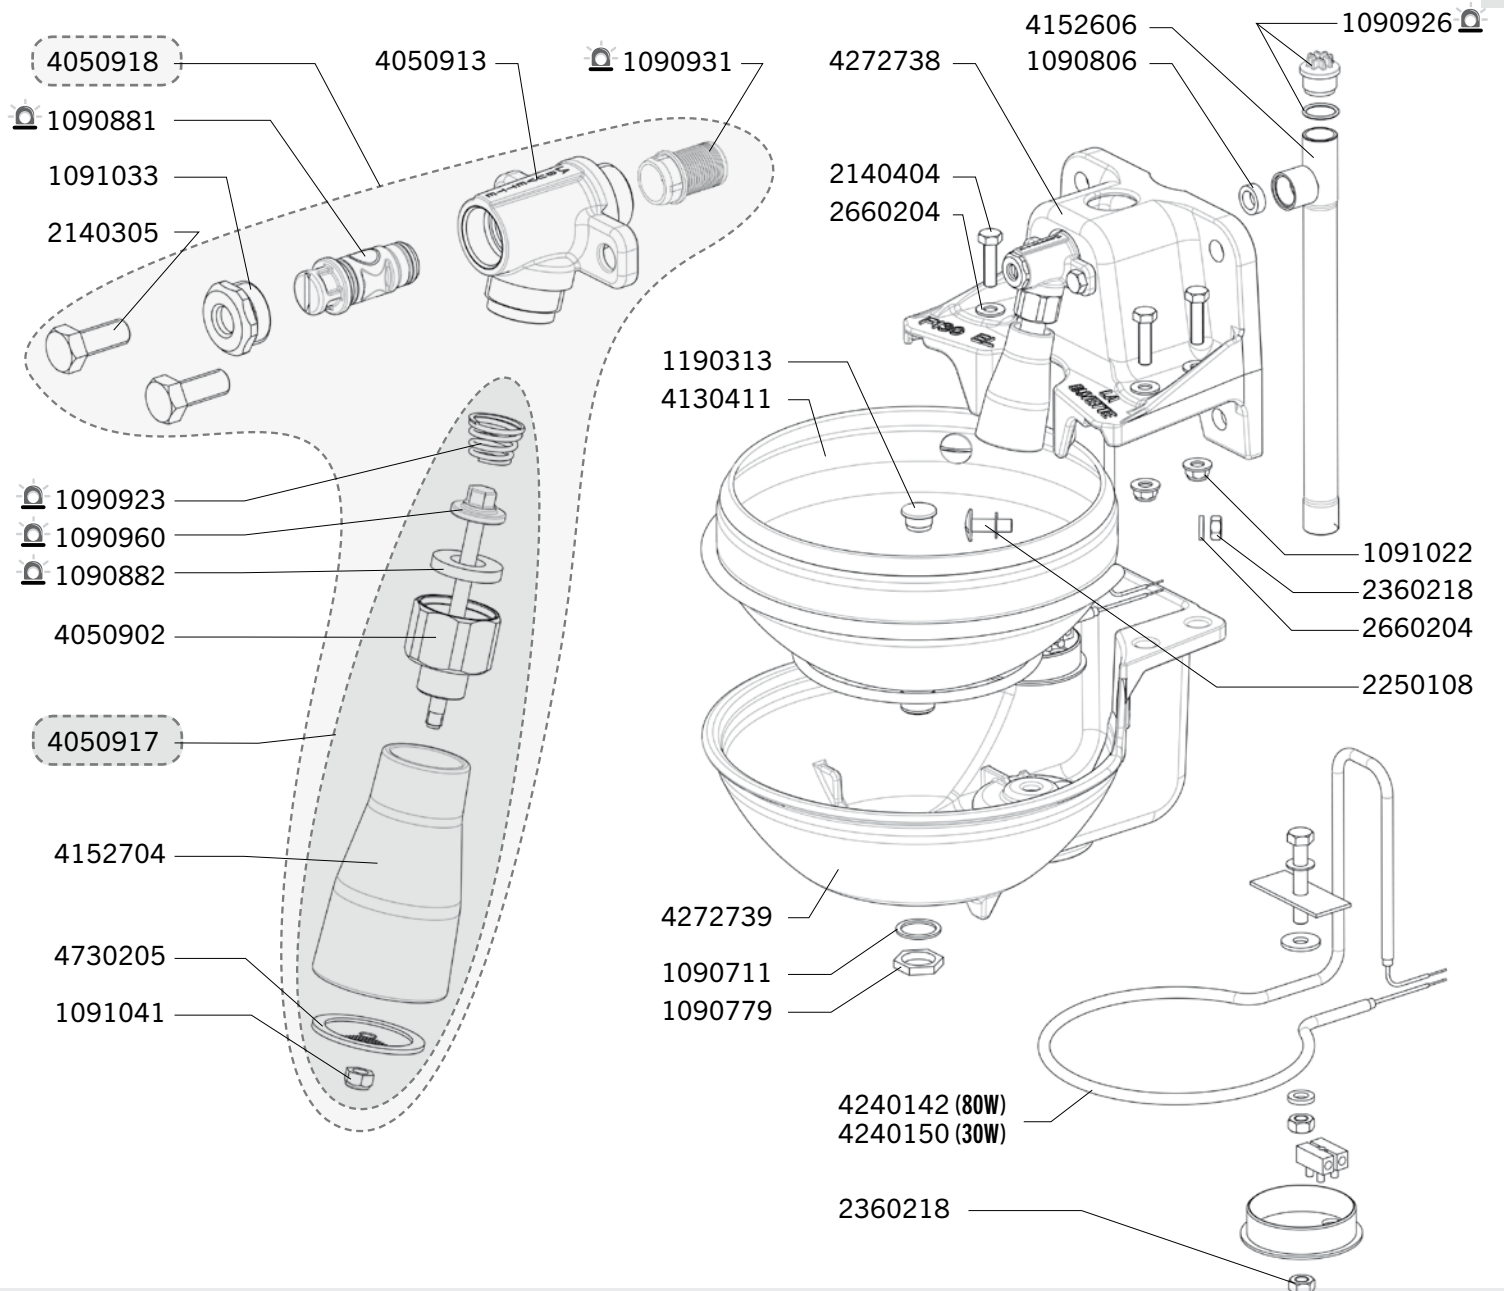

F130 EL

Ref. 3246 - 3247

Ship.	Code	Designation
J+5	1090707	10 X BRASS LOCK NUTS F11
J+5	1090779	10 X STAINLESSSTEEL NUTS 1/2
J+5	1090806	BAG OF 10 WASHERS 18,6X6X6
J+5	1090881	FLOW ADJUSTMENT SCREW F 30 (X3) BLISTER PACK
J+5	1090882	VALVE SEAL F 30 (X5) BLISTER PACK
J+5	1090923	5 SPRING F30/60/FORSTAL BLISTER PACK
J+5	1090926	3 PLUG/WASHER 1/2 FOR F11 BLISTER PACK
J+5	1090931	5 FILTERS F30/60 BLISTER PACK
J+5	1090960	VALVE SHAFT F30/60/110-BLISTER
J+5	1091022	BAG WITH 10 BLIND NUTS H8
J+5	1091033	5 STAINLESS STEEL PLUGS
J+5	1091041	BAG WITH 10 STAINLESS STEEL BLIND NUTS H5
J+1	1190313	DRAIN PLUG Ø15 PL BIGCHO 2
J+5	2140305	SCREW TH 8X25 SSTEEL
J+5	2250108	STAINLESS STEEL SCREW 8X25
J+5	2360218	STAINLESSSTEEL NUT H8
J+5	2660204	STEEL WASHERS
J+5	4050902	UNDER PART OF THE VALVE SS
J+5	4050913	ST. STEEL BODY VALVE F 130
J+1	4050917	VALVE UNDERPART F 130
J+1	4050918	VALVE REPAIR KIT F 130
J+5	4130411	F130 EL BOWL
J+1	4152704	PLASTIC PUSH ROD F60
J+1	4240142	COMPLETE HEATING F130EL
J+1	4240150	COMPLETE HEATING F130EL 30W
J+5	4272738	FIXING PLATE F130 EL ENAMELLED CAST IRON
J+5	4272739	HEATER SUPPORT ENAMELLED F130 EL
J+5	4730205	JET BREAKER STAINLESS STEEL

Shipping time in working days (running out of stock excepted), spare parts tagged with a are dispatched the same day if order received before noon and made of parts tagged with (J) exclusively.