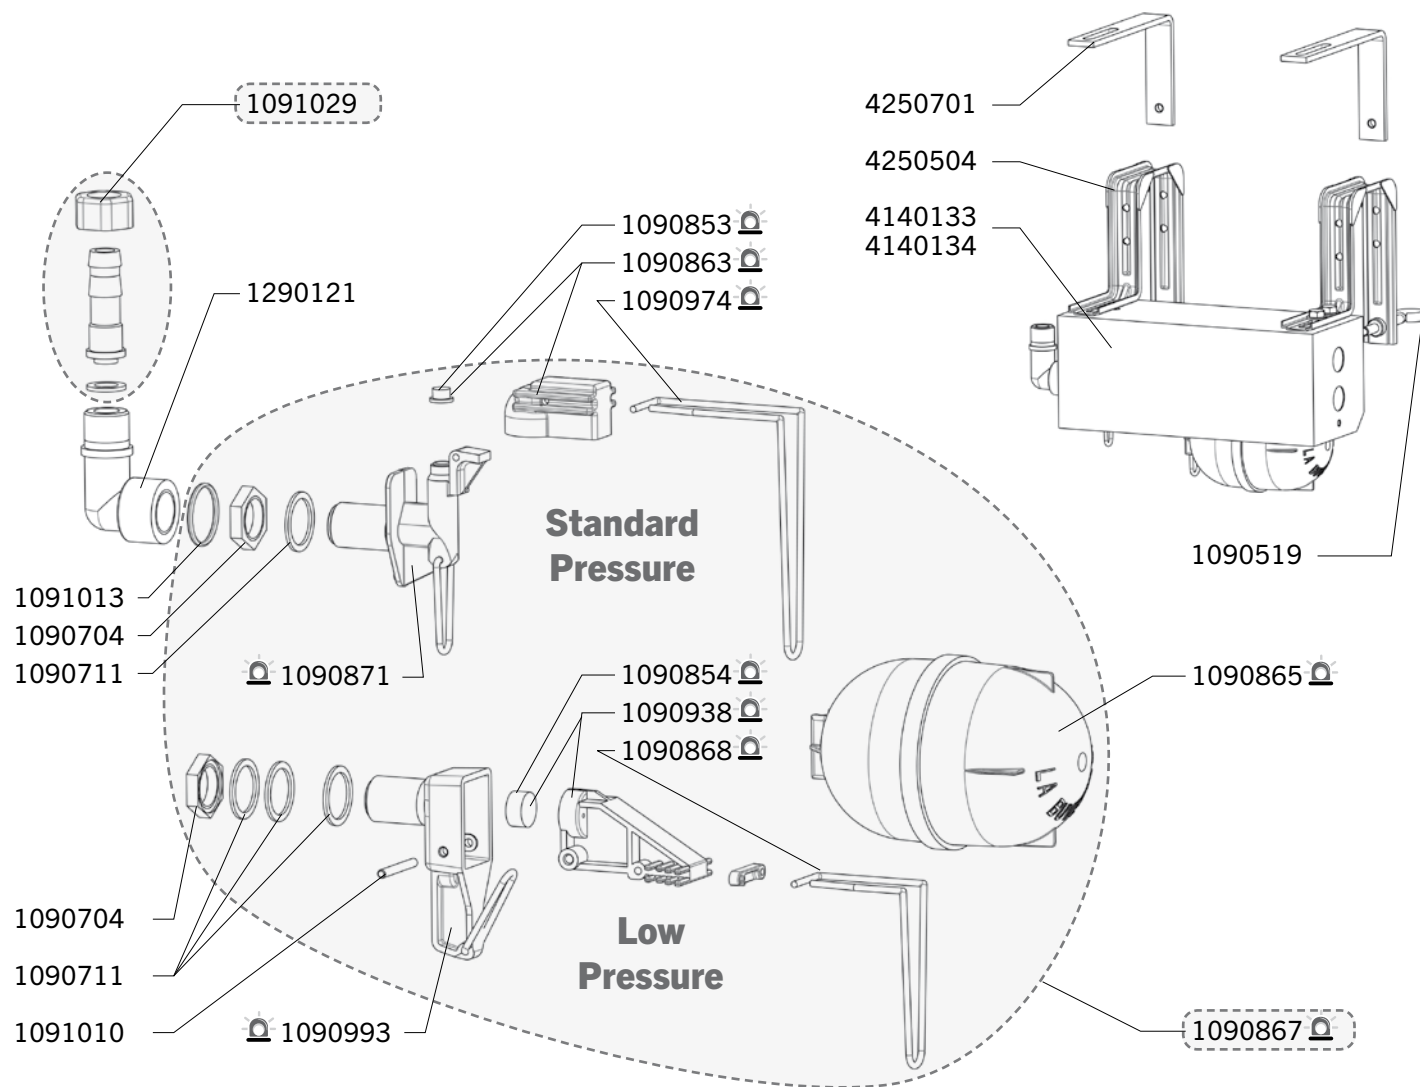

LACABAC

Ref. A601 - A605 - A608

Ship.	Code	Designation
J+5	1090519	BAG WITH LACABAC SCREWS AND NUTS
J+5	1090704	10 X NUTS 1/2 GZ
J+5	1090711	10 X NYLON WASHERS
	1090853	VALVE SEAL LAC 5 (X5) BLISTER PACK
	1090854	VALVE SEAL S 4 (X5) BLISTER PACK
	1090863	VALVE BODY LAC 5 BLISTER PACK
	1090865	FLOAT DAIRYBAC BLISTER PACK
	1090867	VALVE REPAIR KIT LACABAC BLISTER PACK
	1090868	SMALL PIN BLISTER PACK
	1090871	JET LACABAC BLISTER PACK
	1090938	VALVE BODY THERMOLAC/PREBAC BLISTER PACK
	1090974	BLISTER WITH 2 MEDIUM SIZED PIN SPRINGS
	1090993	BLISTER WITH 1 JET BIGLAC-PREBAC Ø12-LOW PRESURE
J+5	1091010	5 STAINLESS STEEL AXLES
J+5	1091013	BAG WITH 5 JOINTS
J+5	1091029	2 GROOVED JUNCTIONS
J+5	1290121	BENT JOINT 90° 1/2"
J+5	4140133	SS GUARD
J+5	4140134	STAINLESS STEEL GUARD LACABAC LOW PRESSURE
J+5	4250504	LONG MOUNTING BRACKET STAINLESS STEEL
J+5	4250701	SHORT MOUNTING BRACKET STAINLESS STEEL

Shipping time in working days (running out of stock excepted), spare parts tagged with a are dispatched the same day if order received before noon and made of parts tagged with (J) exclusively.