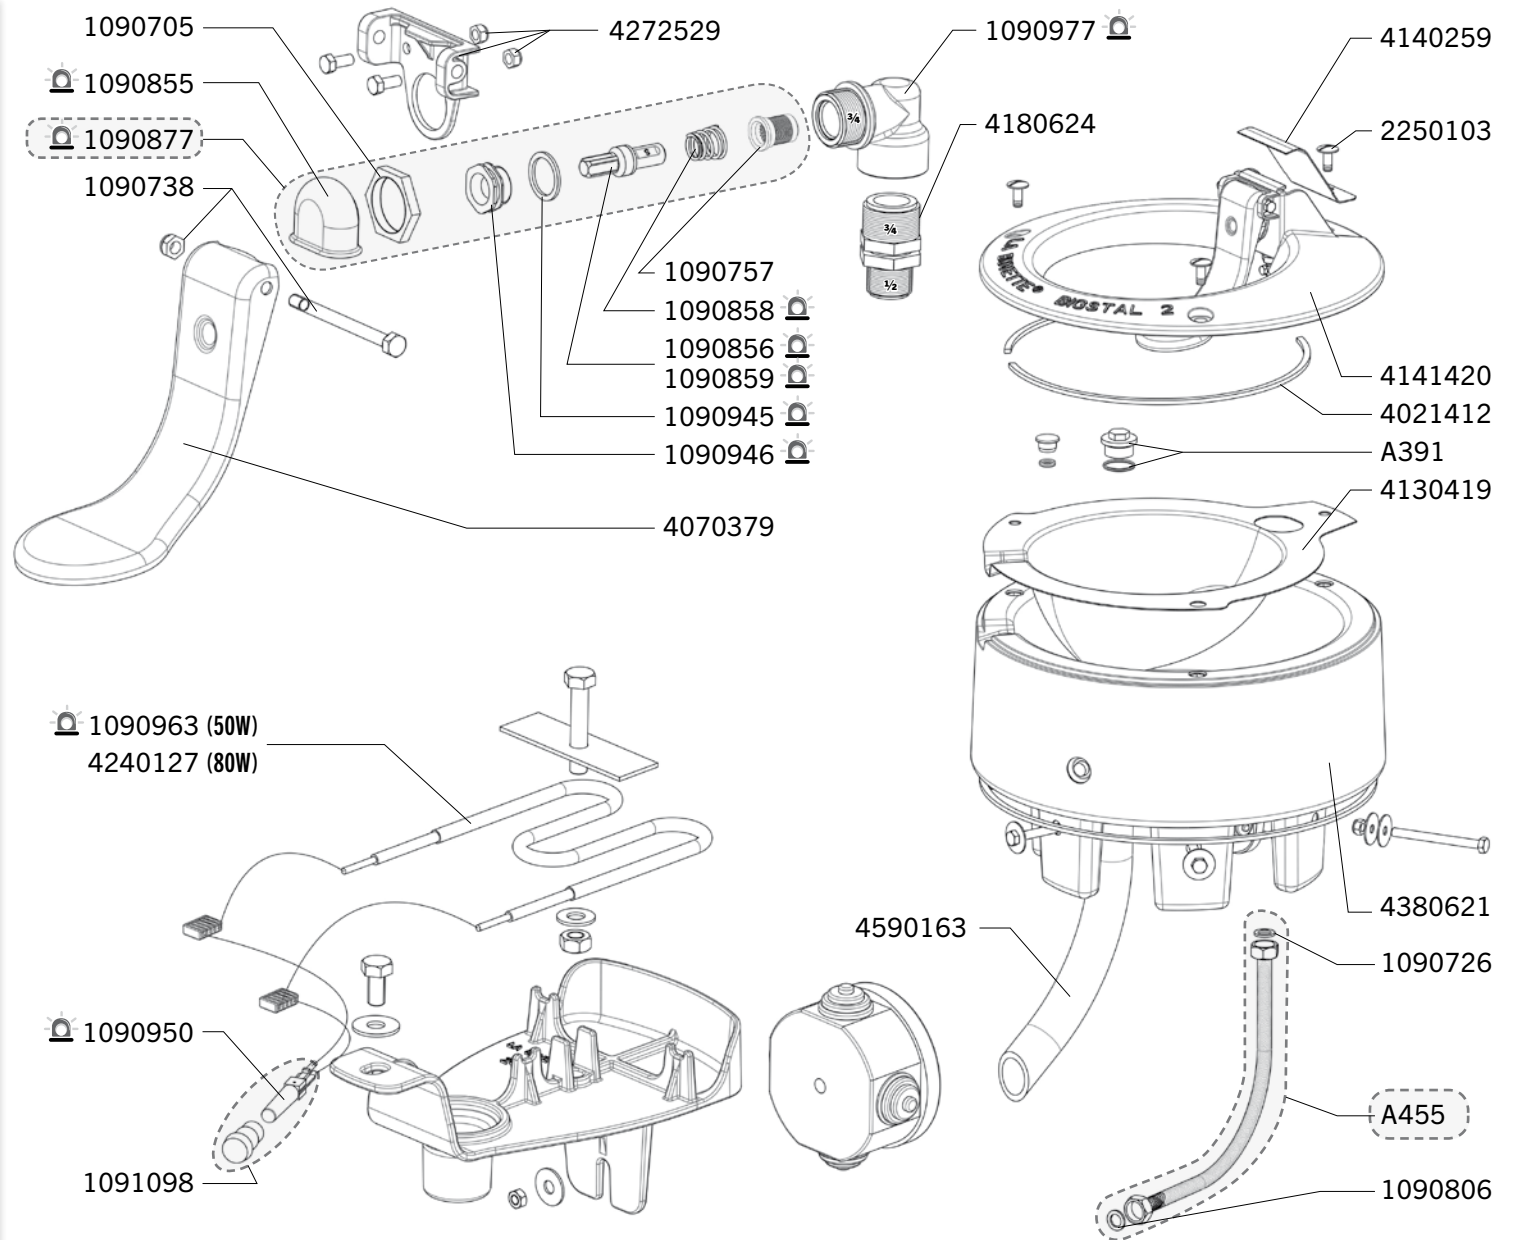

Ship.	Code	Designation
J+5	A391	PLUG 3/4" STAINLESS STEEL
J+5	A455	ST. ST. BRAIDED HOSE FF 1/2" L600 + FITTING MM 1/2" (BLISTER)
J+5	1090705	10 X NUTS 3/4 GZ F11
J+5	1090726	20 X RUBBERS
J+5	1090738	10 X STAINLESSSTEEL PINS
J+1	1090757	10 X PLASTIC FILTERS
J+5	1090806	BAG OF 10 WASHERS 18,6X6X6
J+5	1090855	DEFLECTOR F 9 S (X5) BLISTER PACK
J+5	1090856	VALVE "S" F 9 S (X5) BLISTER PACK
J+5	1090858	SPRING F 11/FORSTAL (X5) BLISTER PACK
J+5	1090859	VALVE "H" F 9 S (X5) BLISTER PACK
J+5	1090877	COMPLETE VALVE "S" F 9 S BLISTER PACK
J+5	1090888	ACCESSORIES BAG BIGCHO2 / BIGSTAL 2
J+5	1090945	5 X NYLON WASHER 24X18 F11 (BLISTER)
J+5	1090946	3 X VALVE SEAT F11 (BLISTER)
J+5	1090950	2 BULBS 24 V LAKCHO (BLISTER)
J+5	1090963	HEATING PART 24V/50W LAKCHO-BLISTER
J+5	1090977	BLISTER WITH 1 BENT BODY 3/4 F11/FORSTAL WITH PADDLE
J+5	1091051	5 JUNCTIONS (PLASTIC) MM 1/2" 1/2"
J+5	1091098	BAG OF 2 NEW COMPLETE LED GREEN LIGHT 24V
J+1	1190313	DRAIN PLUG Ø15 PL BIGCHO 2
J+5	2250103	STAINLESS STEEL SCREW 8X20
J+5	4021412	1 M STICKY FOAM SEAL 6X4
J+1	4070379	SS PADDLE STALCHO
J+5	4130419	BIGSTAL 2 BOWL STAINLESS STEEL
J+5	4140259	STAINLESS STEEL VALVE COVER -BIGSTAL 2 MODIFIED
J+5	4141420	NON SPILLING EDGE FRAME BIGSTAL 2
J+5	4180624	REDUCED PLASTIC JUNCTION 3/4-1/2
J+1	4240127	HEATER 24V 80W LAKCHO
J+1	4272529	STAINLESS STEEL SUPPORT FOR PADDLE BIGSTAL2+SCREWS
J+5	4380621	FOAM INSULATED PE STAND BIGCHO 2
J+5	4590163	FLEXIBLE HOSE BIGCHO/BIGSTAL 2

Shipping time in working days (running out of stock excepted), spare parts tagged with a are dispatched the same day if order received before noon and made of parts tagged with (J) exclusively.