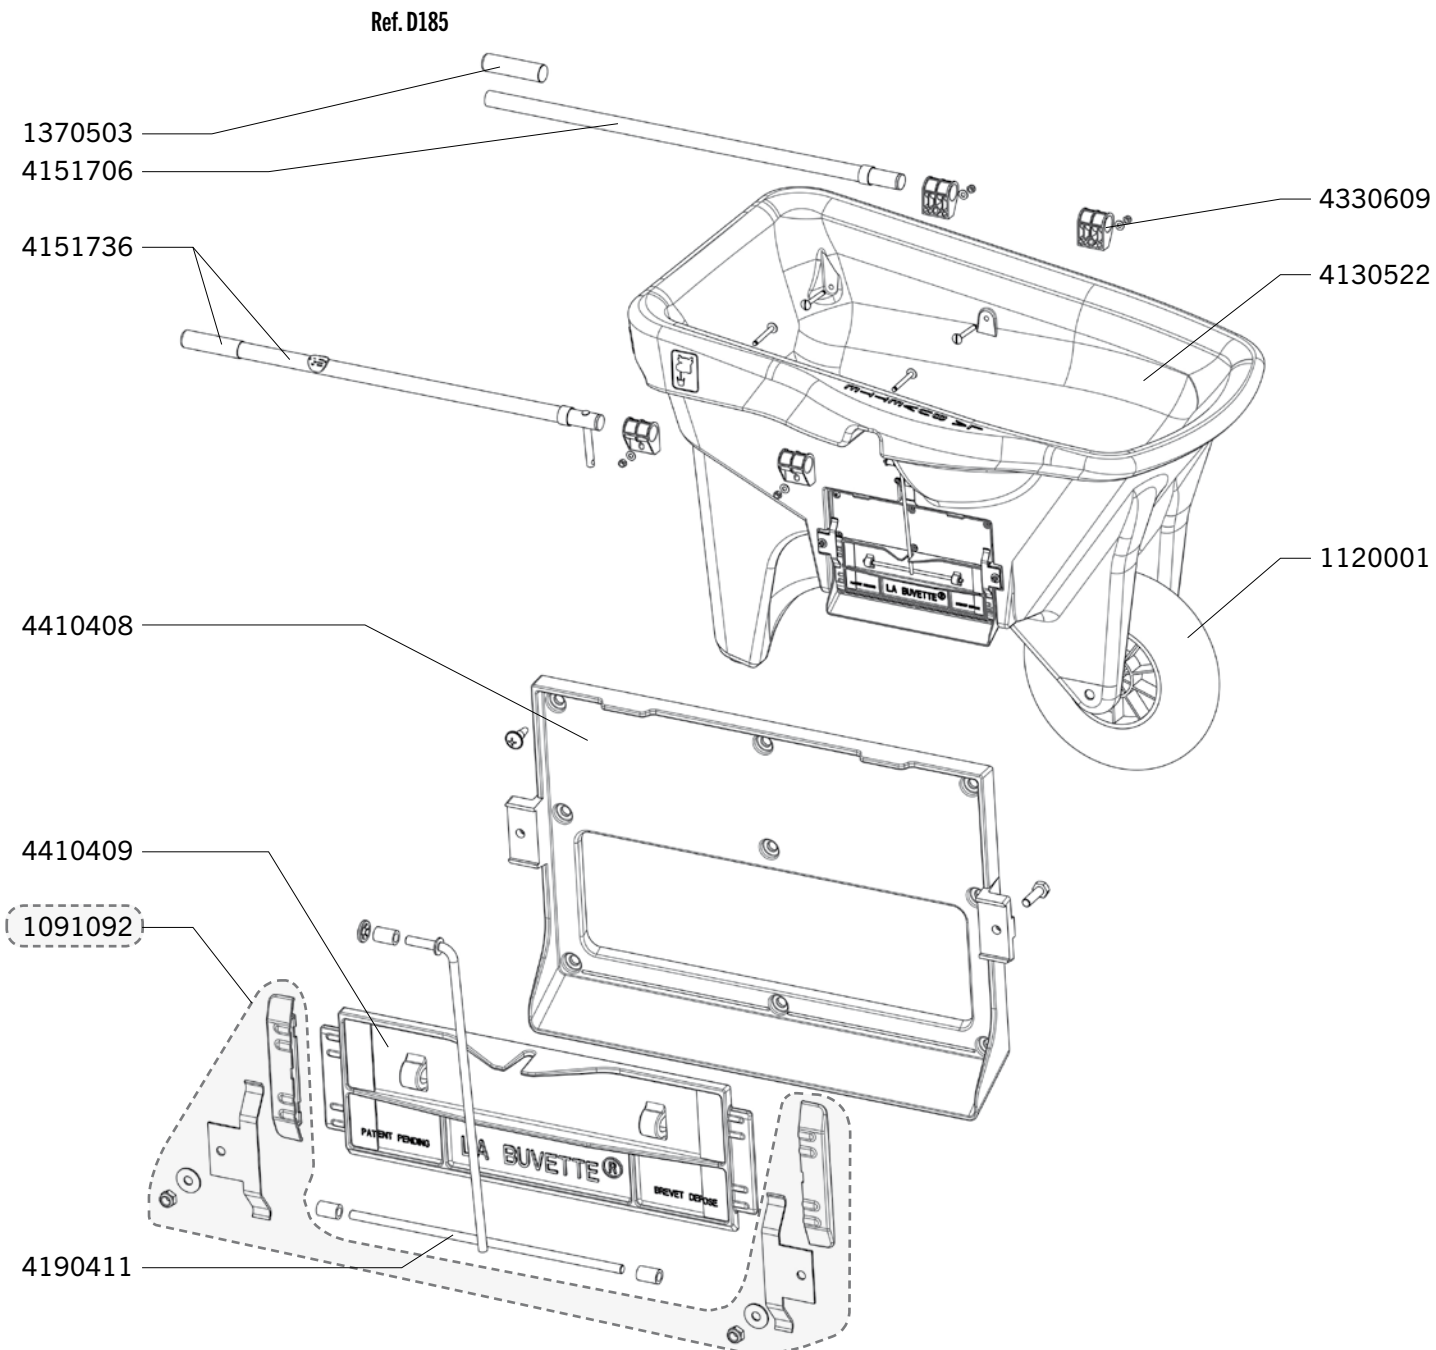

Ship.	Code	Designation
J+5	1090711	10 X NYLON WASHER
J+5	1091091	BAG WITH 2 HANDLES Ø 29 FOR STRETCHER
J+5	1091092	BAG 2 SHOES +2 SPRINGS OPENING FEEDER WHEELBARROW
J+5	1120001	WHEEL DIAM 400 TUBE TYPE TYRE
J+5	1190304	END PIECE FOR TUBE Ø30
J+5	4080365	AXIS Ø20X253 GALV. STEEL
J+5	4130522	PE TUB FEED WHEELBARROW
J+5	4151706	LEFT ARM FOR WHEELBARROW
J+5	4151736	RIGHT ARM WEEHL BARROW D185
J+5	4190411	ACTION ROD GALVANISED
J+5	4260207	RING 6X10X14 PL
J+5	4330609	WHEELBARROW LANDING
J+5	4410408	FRAME (ALU) 350X250 WHEELBARROW
J+5	4410409	ALUMINIUM SLIDE F. WHEELBARROW