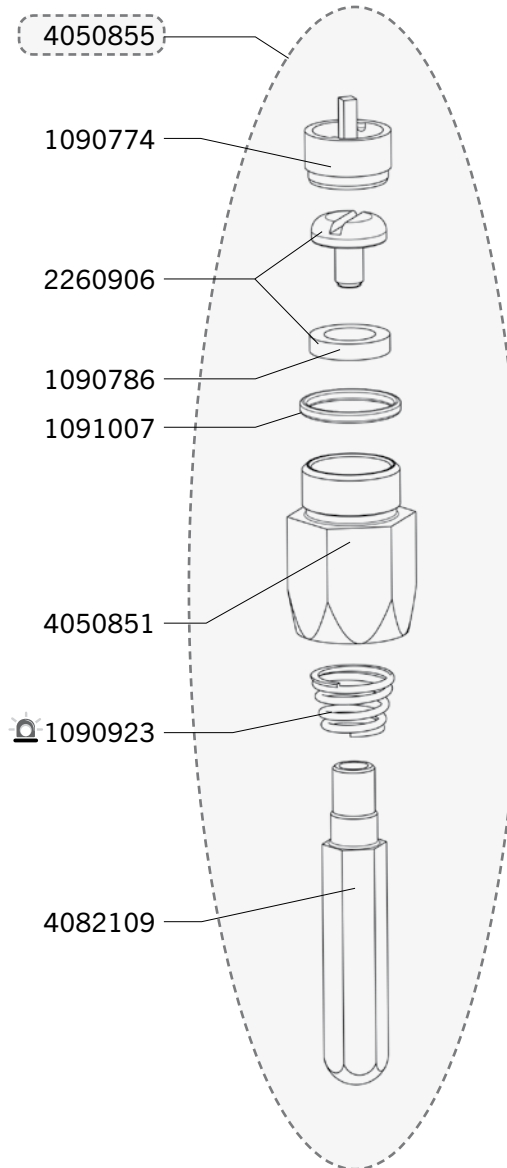

B15L - B19

Ref. 1455 - 1456 - 1457 - 1458 - 1459

Ship.	Code	Designation
J+5	1090759	10 X PLASTIC FILTER + 10 CAPS FOR B8/B10/B15/B19
J+5	1090774	5 X COMPL.WATER-FLOW ADJUSTMENT
J+5	1090776	10 X FLAT JOINTS
J+5	1090784	5 X JETS POUSTUBE
J+1	1090786	10 X RUBBERS
J+5	1090809	10 X PLASTIC BALLS
J+5	1090810	10 X RUBBERS B8/10/15 LOW PRESSURE
J+5	1090923	5 SPRING F30/60/FORSTAL BLISTER PACK
J+5	1091007	BAG WITH 5 JOINTS
J+5	1091028	BAG WITH 10 STAINLESS STEEL SCREWS.
J+5	2260906	SCREW+JOINT FOR BALPOR
J+5	4050846	CONNECTION BODY B15 L
J+5	4050851	UNDER PART OF THE VALVE
J+5	4082109	ACTIVATOR PIN
J+1	4050855	COMPLETE UNDER BODY + VALVE
J+5	4050920	COMPLETE VALVE SET B 15 L / B19
J+5	4130403	STAINLESS STEEL BOWL B15
J+5	4130404	BOWL STAINLESS STEEL B19

Shipping time in working days (running out of stock excepted), spare parts tagged with a are dispatched the same day if order received before noon and made of parts tagged with (J) exclusively.