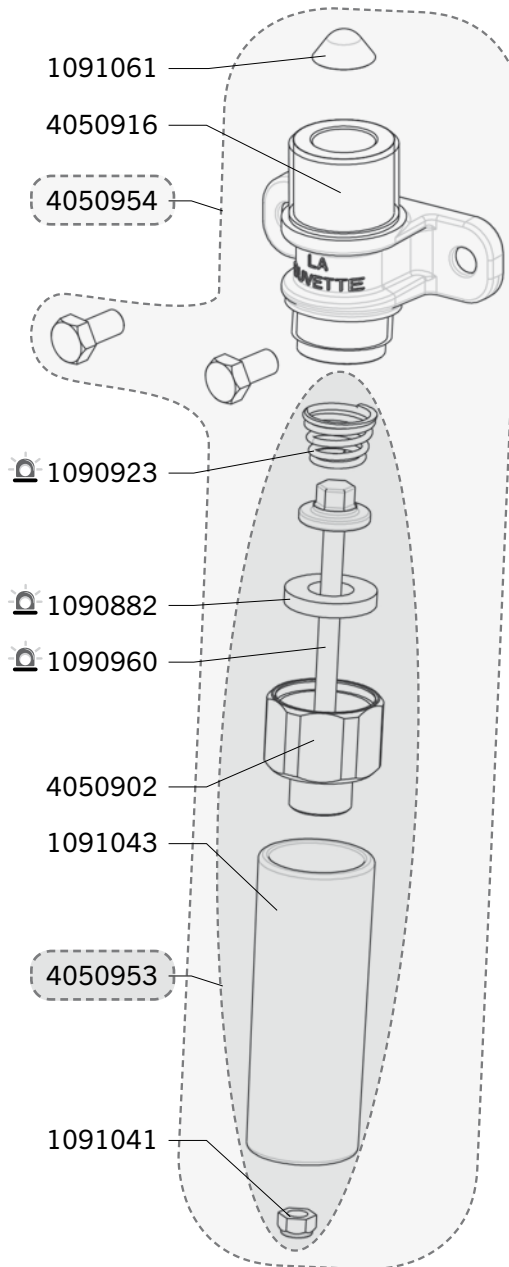

F110 INOX

Ref. 3209

Exploded views of old versions of this model and of all others old LA BUVETTE models are available on www.labuvette.com.

Ship.	Code	Designation
	1090882	VALVE SEAL F 30 (X5) BLISTER PACK
	1090923	5 SPRINGS F30/60/FORSTAL BLISTER PACK
	1090960	VALVE SHAFT F30/60/110-BLISTER
J+5	1091041	BAG WITH 10 STAINLESS STEEL BLIND NUTS H5
J+5	1091043	2 PLASTIC PUSH RODS F30/FORSTAL
J+5	1091061	10 STAINLESS STEEL FILTERS FOR BABYLAB
J+5	4050902	UNDER PART OF THE VALVE SS
J+5	4050916	STAINLESS STEEL BODY F110
J+5	4050953	VALVE UNDEPART F30 STAINLESS STEEL
J+5	4050954	REPAIR VALVE SET F110 INOX
J+5	4130435	BOWL F110 STAINLESS STEEL-ONE PIECE

Shipping time in working days (running out of stock excepted), spare parts tagged with a are dispatched the same day if order received before noon and made of parts tagged with (J) exclusively.