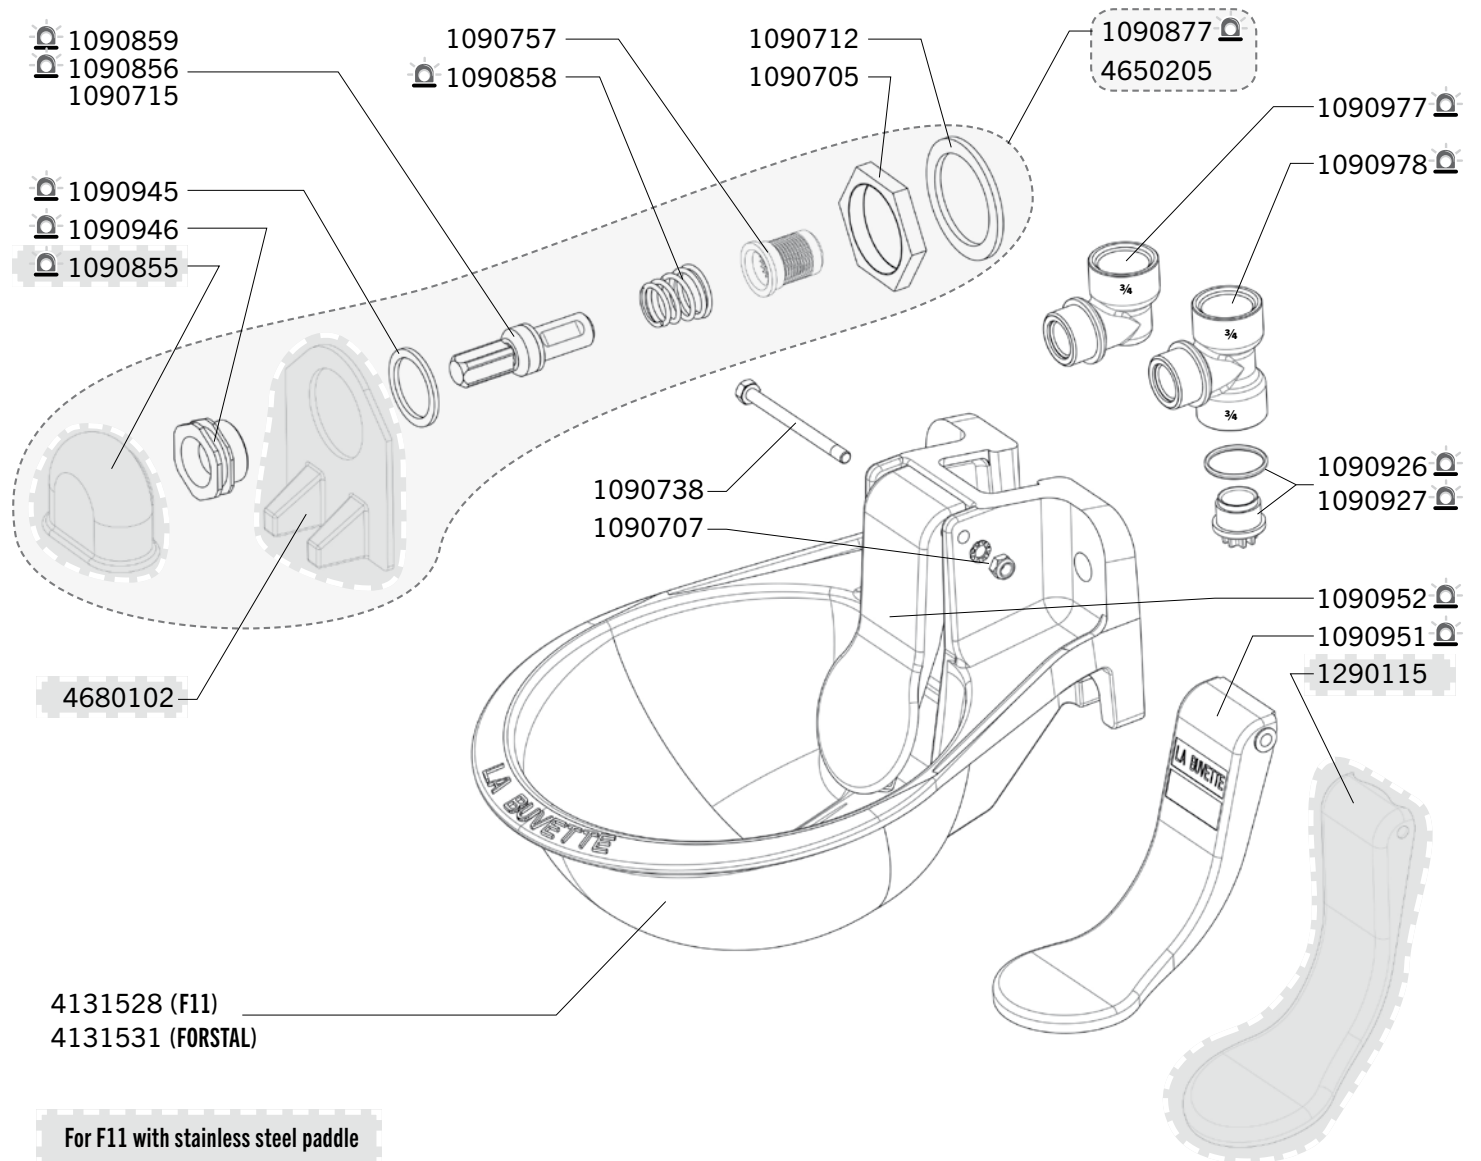

F11 - FORSTAL PADDLE

Ref. 3001 - 3002 - 3003 - 3004 - 3005 - 3006 - 3007 - 3008 - 3009 - 3021 - 3022 - 3023 - 3024 - 3025 - 3026 - 3027

Ship.	Code	Designation
J+5	1090705	10 X NUTS 3/4 GZ F11
J+5	1090707	10 X BRASS LOCK NUTS F11
J+5	1090712	10 X NYLON WASHERS F11
J+5	1090715	VERY LOW PRESSURE VALVE "0" F11
J+5	1090738	10 X STAINLESS STEEL PINS
J+1	1090757	10 X PLASTIC FILTERS
D	1090855	DEFLECTOR F 9 S (X5) BLISTER PACK
D	1090856	VALVE "S" F 9 S (X5) BLISTER PACK
D	1090858	SPRING F 11/FORSTAL (X5) BLISTER PACK
D	1090859	VALVE "H" F 9 S (X5) BLISTER PACK
D	1090877	COMPLETE VALVE "S" F 9 S BLISTER PACK
D	1090926	3 PLUG/WASHERS 1/2" FOR F11 BLISTER PACK
D	1090927	3 PLUG/WASHERS 3/4" BLISTER PACK
D	1090945	5 X NYLON WASHERS 24X18 F11 (BLISTER)
D	1090946	3 X VALVE SEATS F11 (BLISTER)
D	1090951	1 PLASTIC PADDLE F11-BLISTER
D	1090952	VERTICAL PLASTIC PADDLE F11-BLISTER
D	1090977	BLISTER WITH 1 BENT BODY 3/4 F11/FORSTAL WITH PADDLE
D	1090978	BLISTER WITH 1 T-CONNECTION 3/4 F11/FORSTAL PADDLE
J+5	1290115	STAINLESS STEEL PADDLE F11
J+5	4131528	F11 BOWL F11
J+5	4131531	BOWL FOR FORSTAL WITH PADDLE
J+5	4180414	BENT BODY 3/4 NPT
J+5	4650204	COMPLETE VALVE N.B-ST.STELL PADDLE
J+5	4650205	COMPLETE VALVE "0" - ST.STEEL PADDLE F11
J+1	4680102	PADDLE STOP

For F11 with stainless steel paddle

Shipping time in working days (running out of stock excepted), spare parts tagged with a are dispatched the same day if order received before noon and made of parts tagged with (J) exclusively.