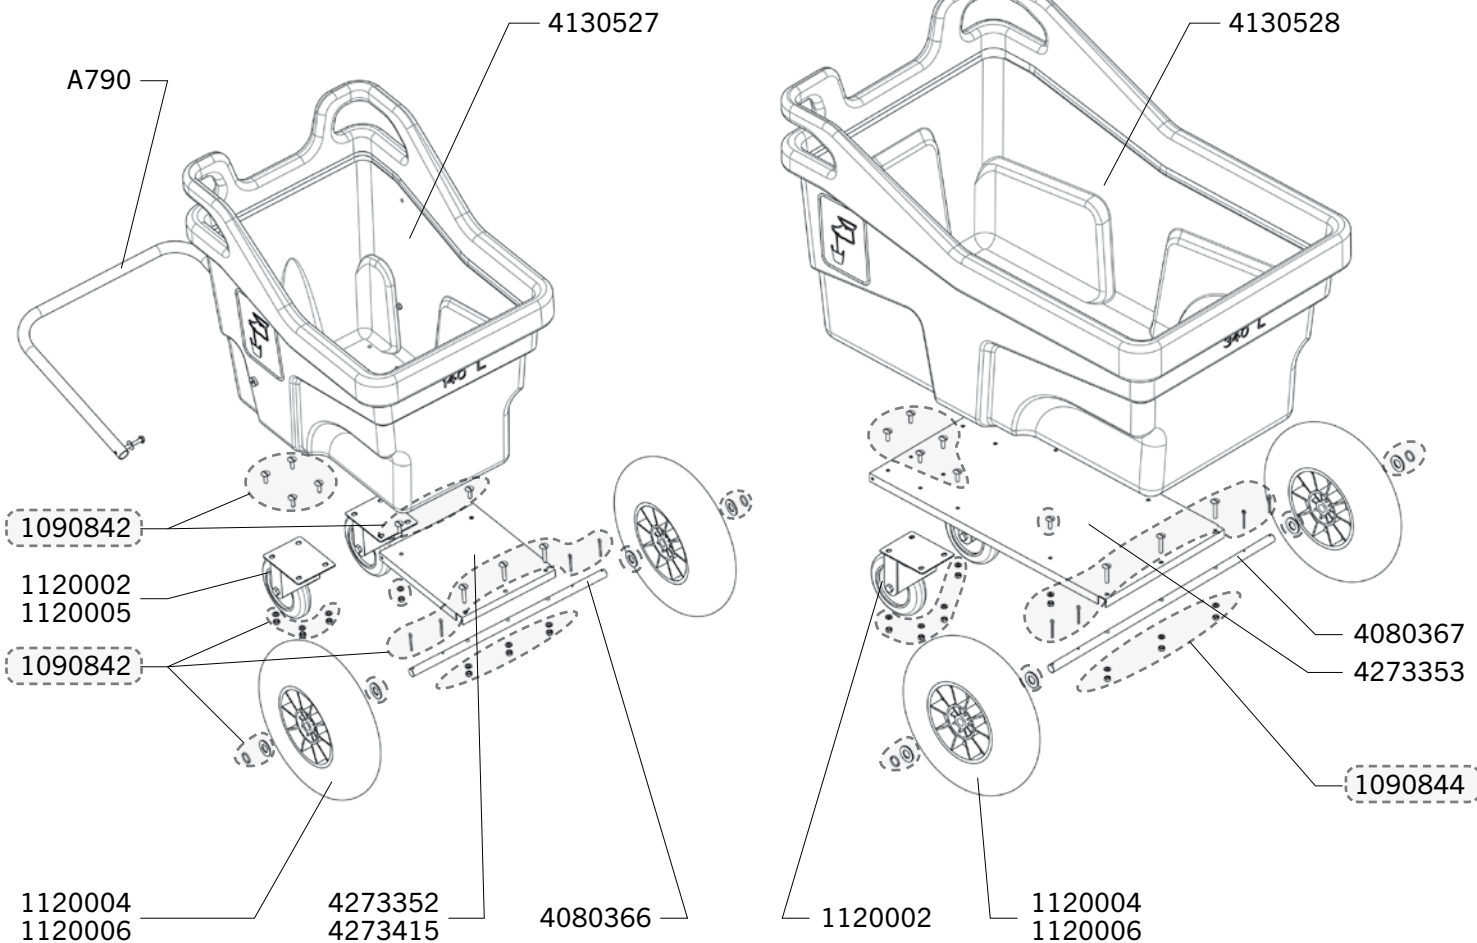

FEEDCARTS 140 L - 340 L

Ref. D180 - D181 - D182

Ship.	Code	Designation
J+5	A790	GALVANISED STEEL HANDLEBAR FOR 140 L BARROW
J+5	1090842	BAG WITH BOLTS/NUTS FOR FEED BARROW 140L
J+5	1090844	KIT OF SCREWS FOR D182
J+5	1120002	ROLLER DIAM.160
J+1	1120004	WHEEL DIAM 400 TUBE TYPE TYRE
J+5	1120005	PNEUMATIC TYRE Ø 200-ELEVATED MODEL.
J+5	1120006	INNER TUBE FOR WHEEL 400
J+5	4080366	AXIS DIAM 20 L 550 F.CART 140L
J+5	4080367	AXIS DIAM 20 L 720 F.CART 340L
J+5	4130527	FEEDCART-TANK 140L
J+5	4130528	FEEDCART-TANK 340L (PIERCED)
J+5	4273352	FRAME FEEDCART 140 L 275X320
J+5	4273353	FRAME FEEDCART 340 L
J+5	4273415	RAISING FOR FRAME FEEDCART 140L

Shipping time in working days (running out of stock excepted), spare parts tagged with a are dispatched the same day if order received before noon and made of parts tagged with (J) exclusively.