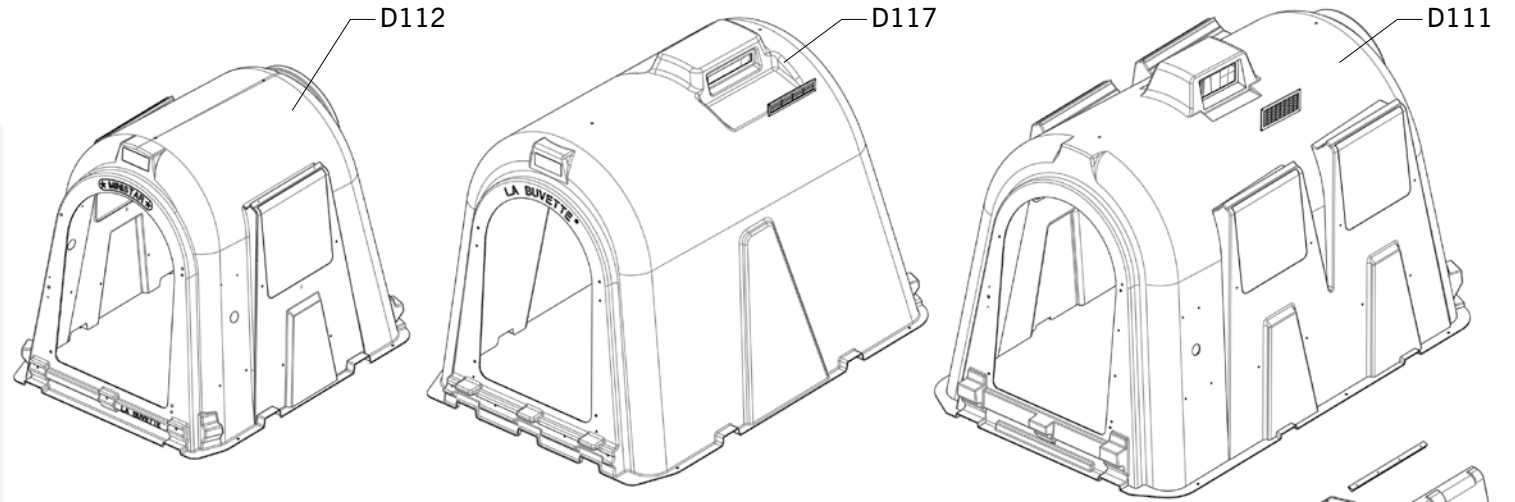

Ref. D112 - D117 - D111

MINISTAR

MIDDLESTAR

LOGISTAR

Ship.	Code	Designation
J-5	A650	COMPLETE NIPPLE FOR PAIL WITH NIPPLE
J-5	1091058	BAG WITH 2 RUBBER SEALS FOR NIPPLE
J-1	1290109	NIPPLE FOR PAIL WITH NIPPLE
J-5	4180422	CONNECTION FOR NIPPLE ON PAIL
CALF HUTCHES AND ACCESSORIES - IN THE GENERAL CATALOGUE		
J-5	D111	LOGISTAR
J-5	D112	MINISTAR
J-5	D117	MIDDLESTAR
J-5	D119	FENCE GALVANIZED PIPE
J-5	D120	DOOR CALF HUTCHES
J-5	D122	SIDE ACCES.DOOR
J-5	D123	INSIDE HAY FEEDER
J-5	D128	PAIL HOLDER Ø340X10
J-5	D129	PAIL HOLDER DIAM 280
J-5	D132	NIPPLE PAIL SUPPORT KIT
J-5	D138	PROTECTION FOR PAIL
J-5	D139	BUCKET 16 LITER Ø340
J-5	D149	BUCKET 12 LITER LA BUVETTE Ø280
J-5	D175	PAIL W. PLASTIC NIPPLE WITHOUT SUPPORT