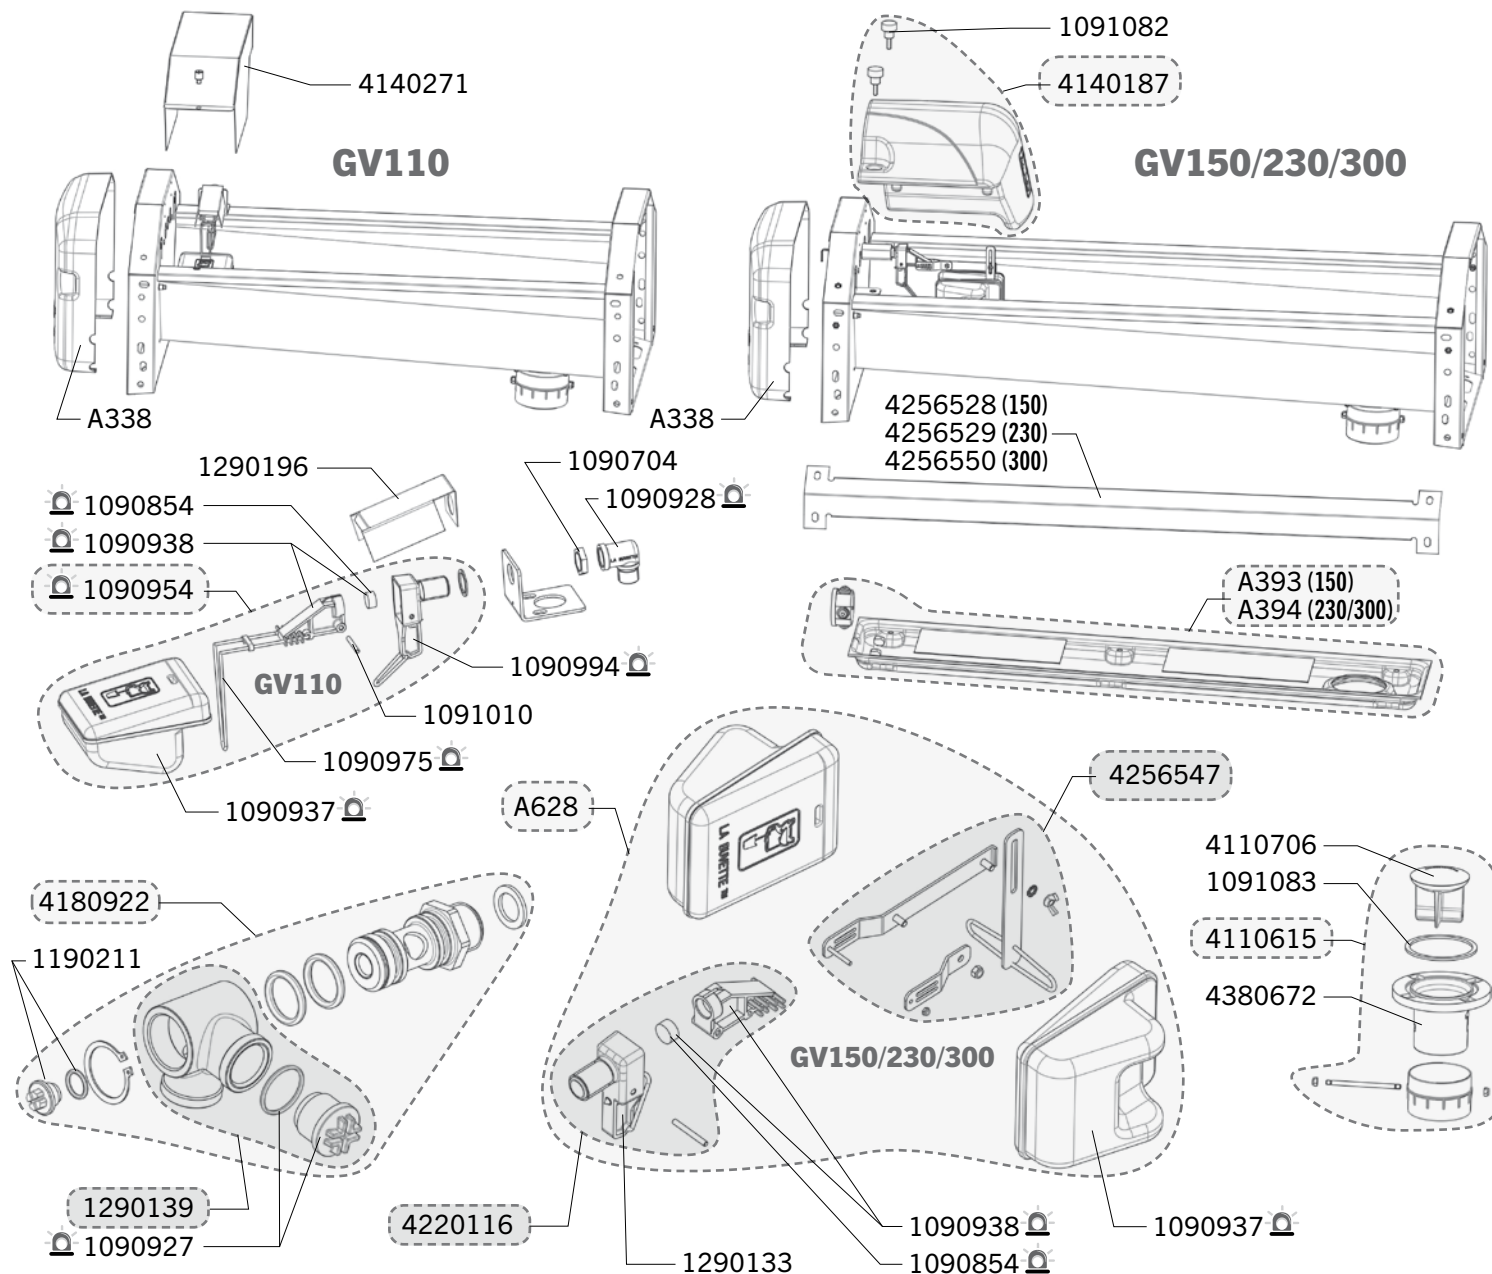

GV110 - GV150 - GV230 - GV300

Ref. 2412 - 2409 - 2410 - 2411

Ship.	Code	Designation
J+5	A338	EXTRA SIDE COVER WITH SCREWS
J+5	A393	EL SET LB/GV 150
J+5	A394	EL SET LB/GV 230/300
J+5	A628	VALVE 72 L/MIN
J+5	1090704	10 X NUTS 1/2 GZ
J+5	1090854	VALVE SEAL S 4 (X5) BLISTER PACK
J+5	1090927	3 PLUG/WASHERS 3/4" BLISTER PACK
J+5	1090928	BENT JUNCTION 1/2 GZ BLISTER PACK
J+5	1090937	FLOAT THERMOLAC/PREBAC/BIGLAC BLISTER PACK
J+5	1090938	VALVE BODY THERMOLAC/PREBAC/BIGLAC/ BLISTER
J+5	1090954	STD PRESSURE VALVE PREBAC-BLISTER
J+5	1090975	BLISTER WITH 2 BIG PIN SPRINGS
J+5	1090994	BLISTER 1 JET BIGLAC-PREBAC Ø7 - STD PRESSURE
J+5	1091010	5 STAINLESS STEEL AXLES
J+5	1091082	BAG OF 4 KNURLED KNOBS LB/GV
J+5	1091083	BAGS OF 2 DRAIN PLUG JOINTS GV
J+5	1190211	PLUG 1/4" WITH JOINT
J+5	1290133	1 JET Ø9 LB/GV - 72 L/MN
J+5	1290139	SWIVEL BODY+PLUG AND JOINT
J+5	1290196	STAINLESS STEEL DEFLECTOR FOR 72/100 L-MN VALVE
J+5	4110615	FULL DRAIN SET GV
J+5	4110706	DRAIN PLUG GV
J+5	4140187	VALVE COVER WITH SCREWS LB/GV
J+5	4140271	STAINLESS STEEL COVER FOR GV 110
J+5	4180922	FULL SWIVEL SET LB
J+5	4220116	VALVE BODY + JET FOR FLOAT VALVES 72L/100L
J+5	4256528	REINFORCING ANGLE GV 150 WITH SCREWS
J+5	4256529	REINFORCING ANGLE GV 230 WITH SCREWS
J+5	4256550	ANGLE GV 300
J+5	4256547	LEVERARM FOR FLOATVALVE 72 L
J+5	4380672	DRAIN PLUG BODY GV

Shipping time in working days (running out of stock excepted), spare parts tagged with a are dispatched the same day if order received before noon and made of parts tagged with (J) exclusively.