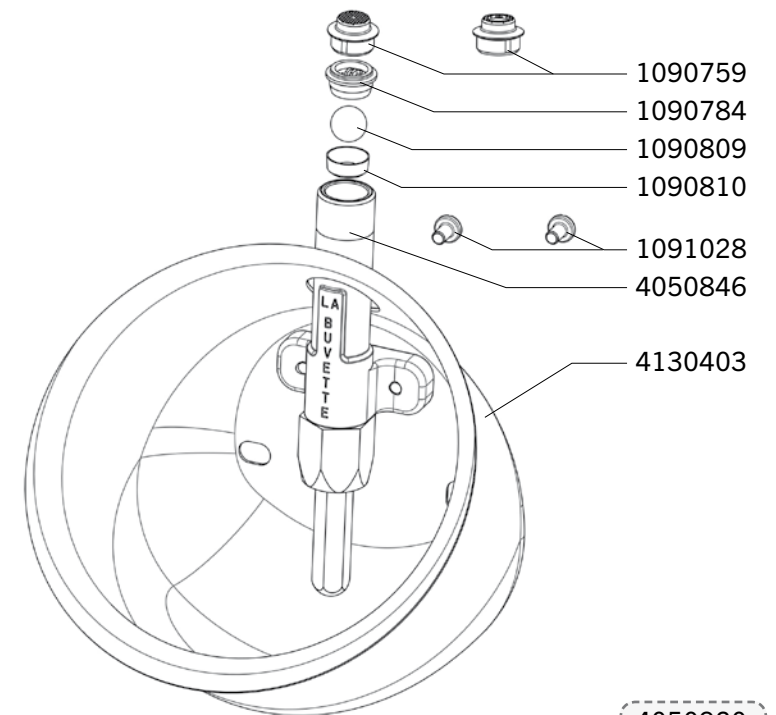

B15L - B19

Ref. 1455 - 1456 - 1457 - 1458 - 1459

Ship.	Code	Designation
J+5	1090759	10 X PLASTIC FILTER + 10 CAPS FOR B8/B10/B15/B19
J+5	1090774	5 X COMPL.WATER-FLOW ADJUSTMENT
J+5	1090776	10 X FLAT JOINTS
J+5	1090784	5 X JETS POUSTUBE
J+1	1090786	10 X RUBBERS
J+5	1090809	10 X PLASTIC BALLS
J+5	1090810	10 X RUBBERS B8/10/15 LOW PRESSURE
J+5	1090923	5 SPRING F30/60/FORSTAL BLISTER PACK
J+5	1091007	BAG WITH 5 JOINTS
J+5	1091028	BAG WITH 10 STAINLESS STEEL SCREWS.
J+5	2260906	SCREW+JOINT FOR BALPOR
J+5	4050846	CONNECTION BODY B15 L
J+5	4050851	UNDER PART OF THE VALVE
J+5	4082109	ACTIVATOR PIN
J+1	4050855	COMPLETE UNDER BODY + VALVE
J+5	4050920	COMPLETE VALVE SET B 15 L / B19
J+5	4130403	STAINLESS STEEL BOWL B15
J+5	4130404	BOWL STAINLESS STEEL B19

Shipping time in working days (running out of stock excepted), spare parts tagged with a are dispatched the same day if order received before noon and made of parts tagged with (J) exclusively.