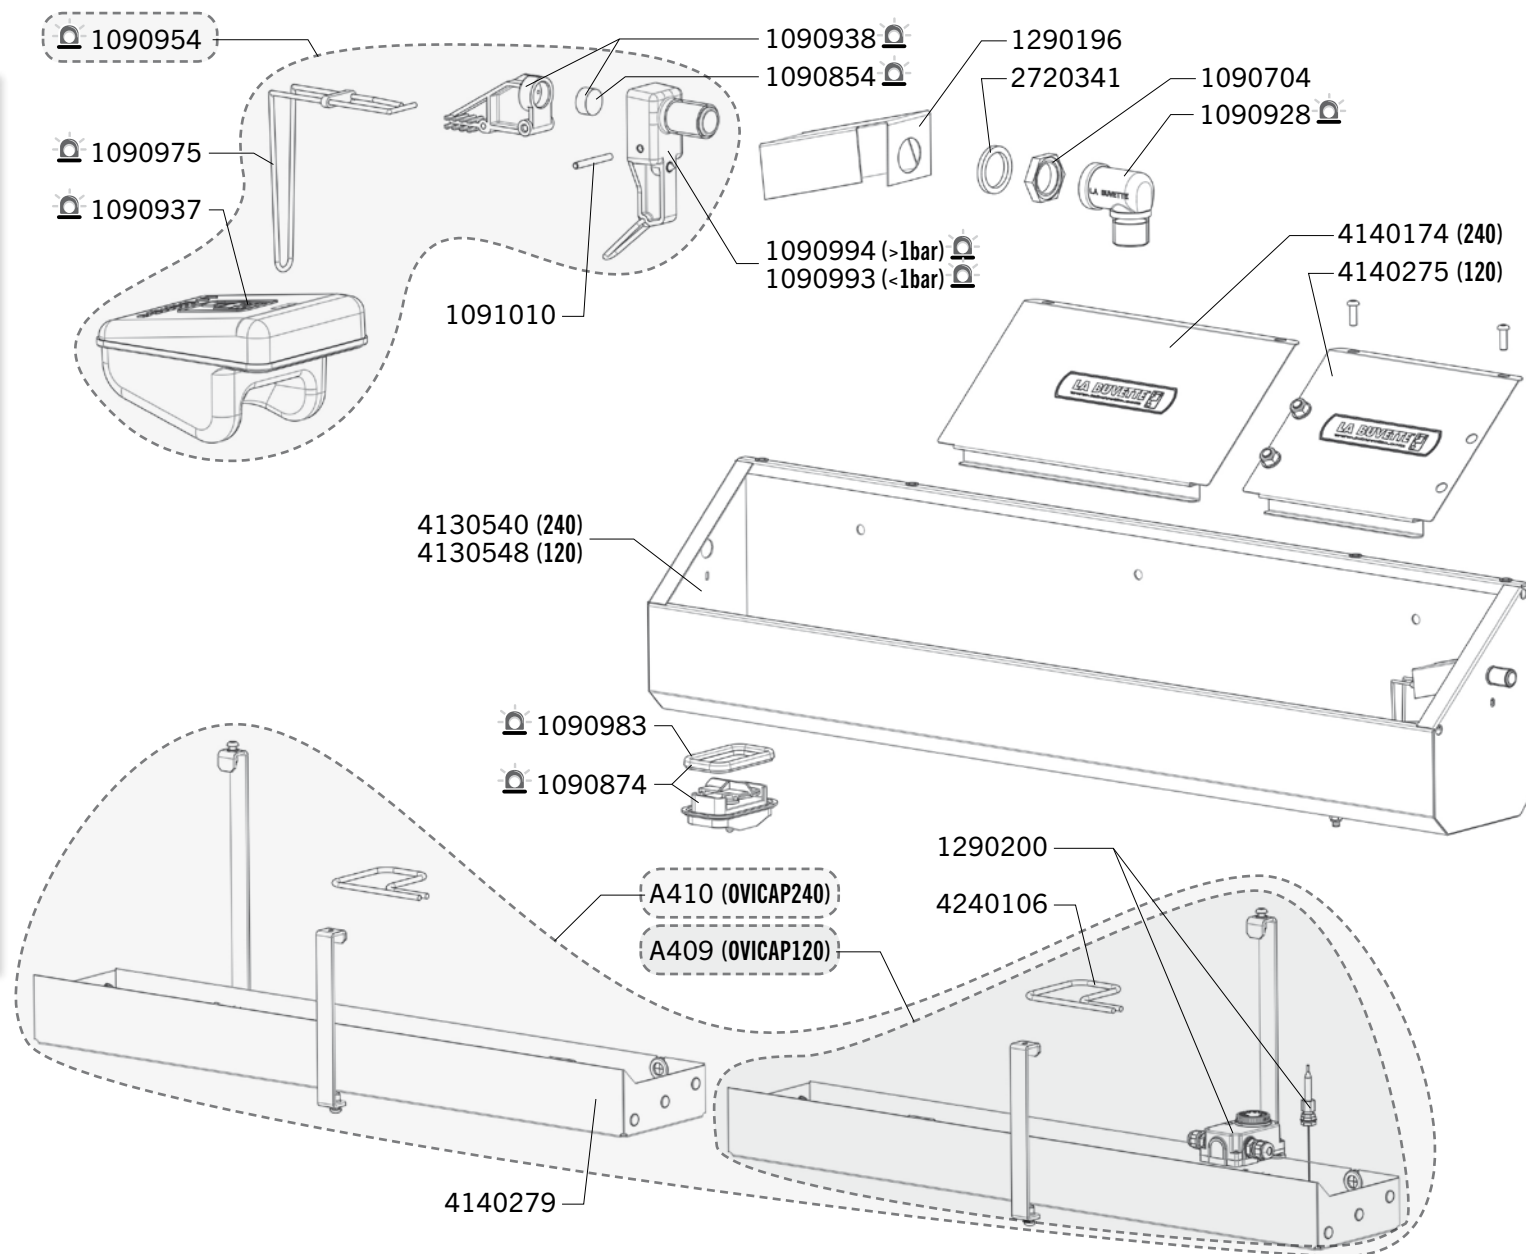

OVICAP 120 / 240

Ref. 2419 - 2420 - A409 - A410

Ship.	Code	Designation
J+5	A409	EL SET OVICAP 120 WARM WATER
J+5	A410	EL SET OVICAP 240 WARM WATER
J+5	1090704	10 X NUTS 1/2 GZ
	1090854	VALVE SEAL S 4 (X5) BLISTER PACK
	1090874	DRAIN PLUG PREBAC BLISTER PACK
	1090928	BENT JUNCTION 1/2 GZ BLISTER PACK
	1090937	FLOAT THERMOLAC/PREBAC/BIGLAC BLISTER PACK
	1090954	STD PRESSURE VALVE PREBAC-BLISTER
	1090975	BLISTER WITH 2 BIG PIN SPRINGS
	1090983	BLISTER WITH 2 RECTANGULAR DRAINING JOINTS
	1090993	BLISTER WITH 1 JET BIGLAC-PREBAC Ø12-LOW PRESURE
	1090994	BLISTER 1 JET FOR BIGLAC-PREBAC Ø7 - STD PRESSURE
J+5	1091010	5 STAINLESS STEEL AXLES
J+5	1290196	STAINLESS STEEL DEFLECTOR FOR 72/100 L-MN VALVE
J+5	1290200	OVICAP 180W THERMOSTATE
J+5	2720341	THICK NYLON WASHER
J+5	4130540	TANK OVICAP 240
J+5	4130548	TANK OVICAP 120
J+5	4140174	PROTECTIVE COVER OF VALVES OVICAP 240
J+5	4140275	PROTECTIVE COVER OF VALVES OVICAP120
J+5	4140279	COVER FOR EL SET OVICAP
J+1	4240106	COMPLETE HEATING 180 W

Shipping time in working days (running out of stock excepted), spare parts tagged with a are dispatched the same day if order received before noon and made of parts tagged with (J) exclusively.