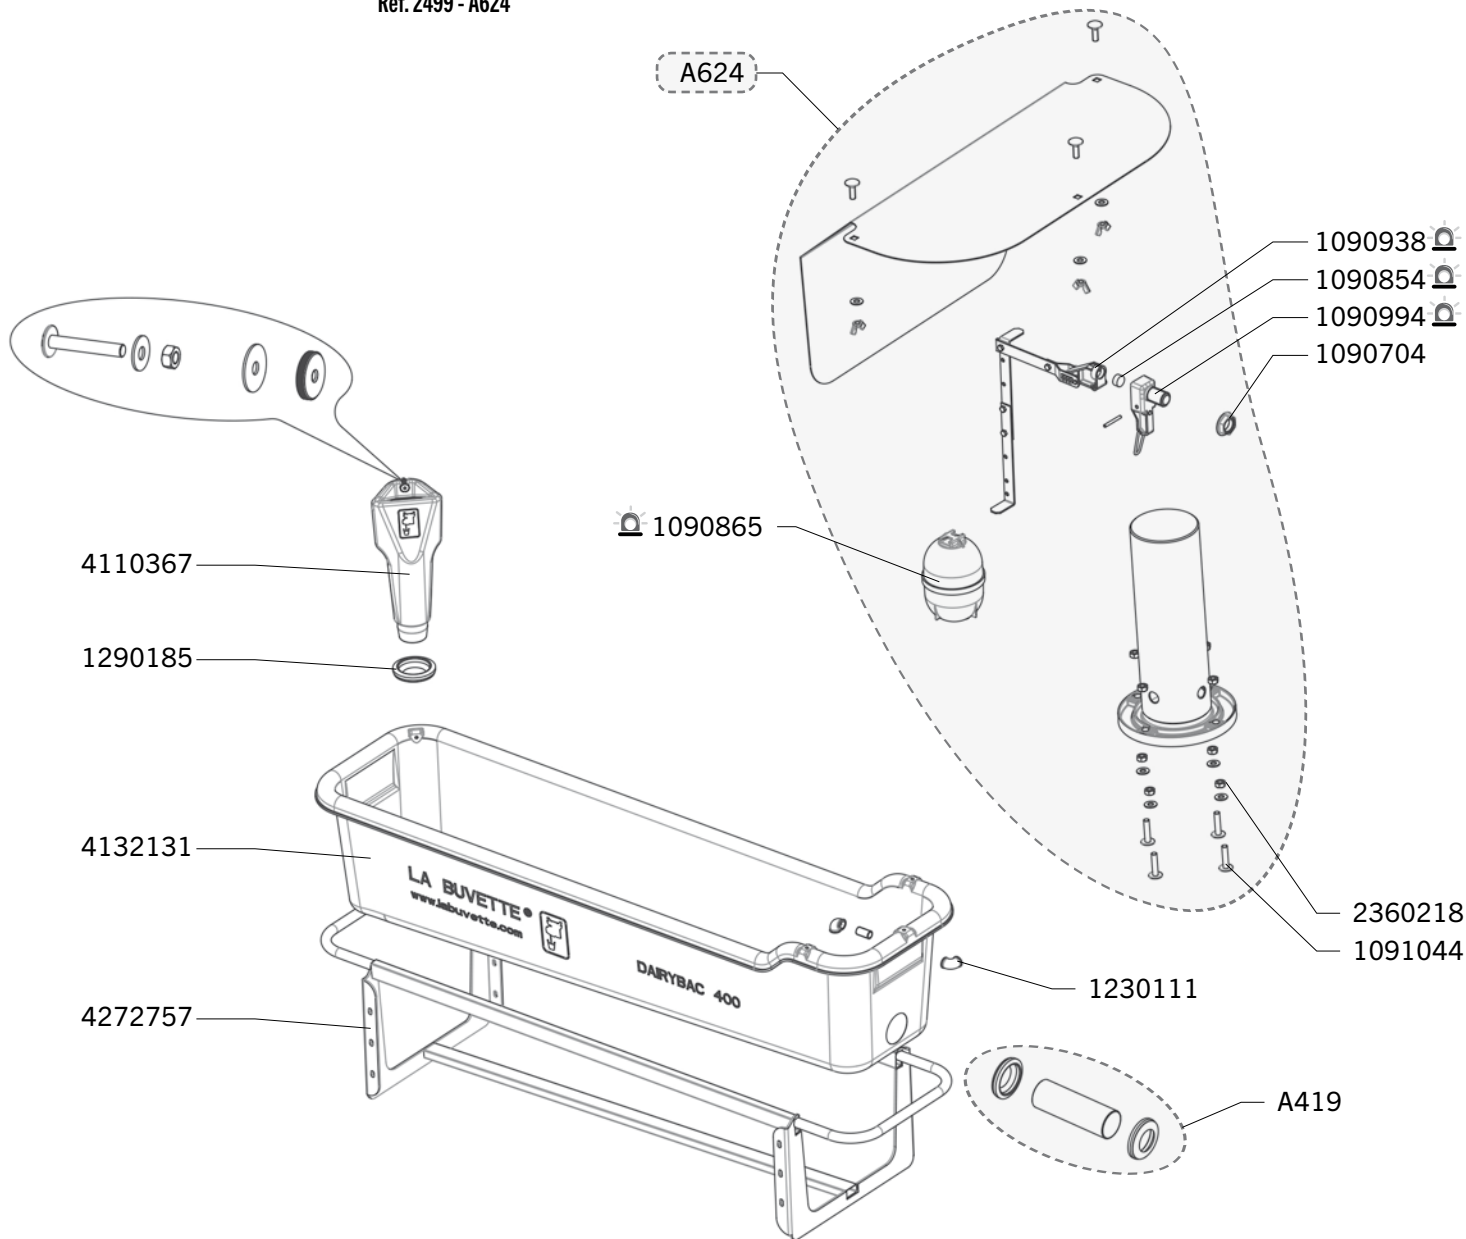

DAIRY-BAC 400

Ref. 2499 - A624

Ship.	Code	Designation
J+5	A419	CONNECTION SET DAIRYBAC
J+5	A624	COVER + FLOAT SET DAIRY BAC 400
J+5	1090704	10 X NUTS 1/2 GZ
	1090854	VALVE SEAL S 4 (X5) BLISTER PACK
	1090865	FLOAT DAIRYBAC BLISTER PACK
	1090938	VALVE BODY THERMOLAC/PREBAC/BIGLAC (BLISTER)
	1090994	BLISTER 1 JET FOR BIGLAC-PREBAC Ø7 - STD PRESSURE
J+5	1091044	BAG WITH 10 STAINLESS STEEL 8X35 SCREWS.
J+5	1230111	STAINLESS STEEL ELBOW 3/4 FEMALE-FEMALE
J+5	1290185	BAG WITH 1 FORSHEDA JOINT FOR DAIRY BAC
J+5	2360218	STAINLESS STEEL NUT H8
J+1	4110367	DRAINING PLUG FOR DAIRYBAC 400
J+5	4132131	PE BOWL / DAIRYBAC 400
J+5	4272757	SUPPORTING FRAME DAIRY-BAC 400

Shipping time in working days (running out of stock excepted), spare parts tagged with a are dispatched the same day if order received before noon and made of parts tagged with (J) exclusively.