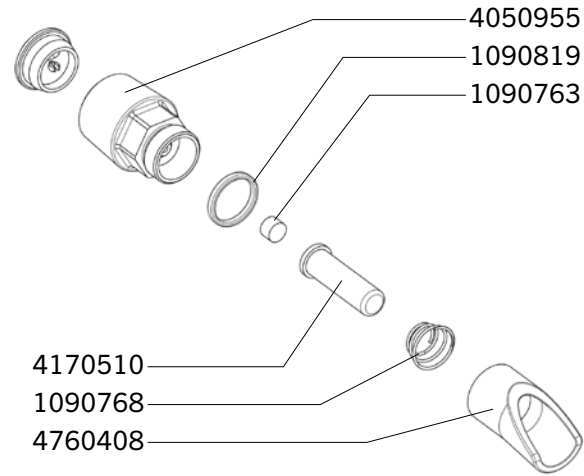

DIRECTO ORIGINALE - POUSTUBE

Ref. 1810 - 1811 - 1812 - 1826 - 1828

Ship.	Code	Designation
J+5	1090761	10 X RUBBERS DIR 70
J+5	1090762	10 X RUBBERS DIR 90
J+5	1090763	10 X RUBBERS DIR 50
J+5	1090767	10 X STAINLESS STEEL SPRINGS
J+5	1090768	10 X STAINLESS STEEL SPRINGS
J+5	1090784	5 X JETS POUSTUBE
J+5	1090785	10 X RUBBERS
J+5	1090819	SET OF 10 O-RINGS B10
J+5	1090911	BAG OF 10 PCS O SEALS Ø 16 X 1.9
J+5	1090912	10 X O SEALS DIA 22 X 2
	1090923	5 SPRINGS F30/60/FORSTAL BLISTER PACK
J+5	2260908	SCREW WITH SEAT FOR POUSTUBE
J+5	4020267	RUBBER SEAL 19.4X12X3
J+5	4050864	SS.BODY
J+5	4050955	STAINLESS STEEL BODY DIRECTO 50
J+5	4050956	STAINLESS STEEL BODY DIRECTO 70
J+5	4050957	STAINLESS STEEL BODY DIRECTO 90
J+5	4082111	ACTIVATOR PIN
J+5	4170503	COMPLETE RUBBER BRACKET
J+5	4170504	COMPLETE RUBBER BRACKET
J+5	4170510	COMPLETE RUBBER BRACKET
J+5	4180523	SS CONNECTION FF 1/2 GZ
J+5	4760408	STAINLESS STEEL LIP DIRECTO 50
J+5	4760410	STAINLESS STEEL LIP DIRECTO 90

DIRECTO 50 ORIGINALE