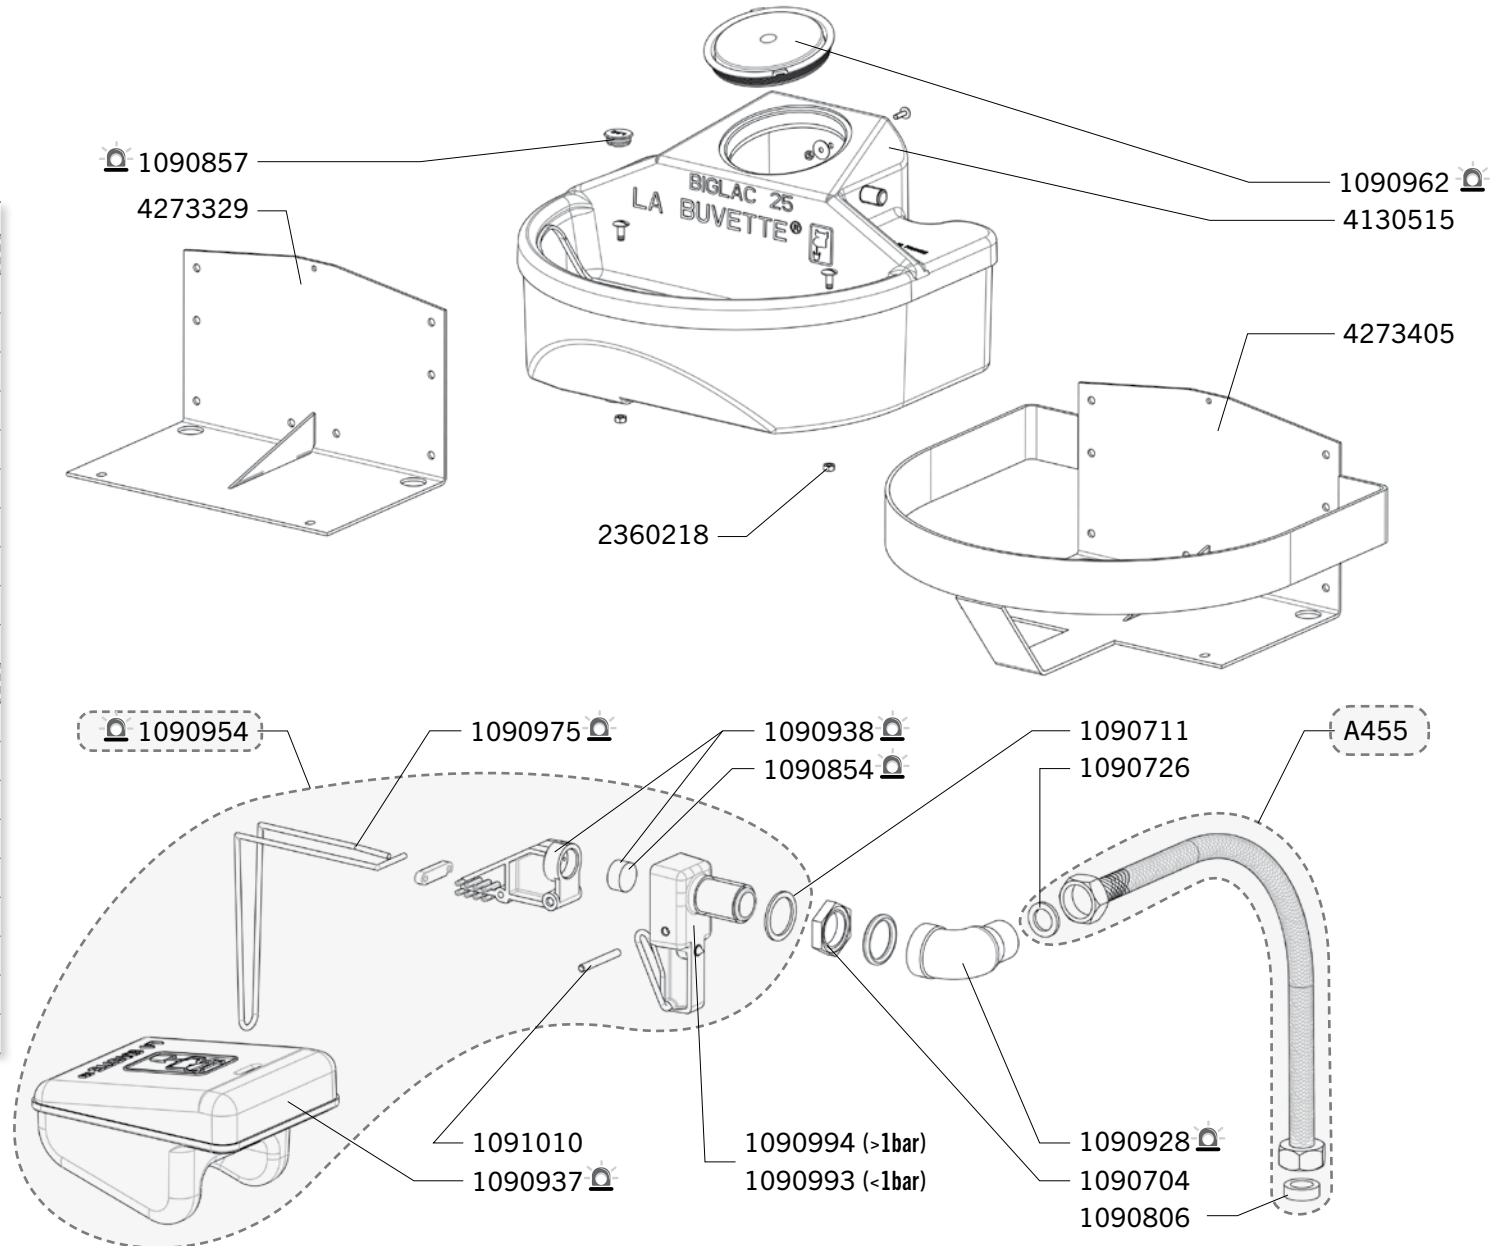

BIGLAC 25 - BIGLAC 25R

Ref. 1658 - 1659

Ship.	Code	Designation
J-5	A455	ST. ST. BRAIDED HOSE FF 1/2" L600 + FITTING MM 1/2" (BLISTER)
J-5	1090704	10 X NUTS 1/2 GZ
J-5	1090711	10 X NYLON WASHERS
J-5	1090726	20 X RUBBERS
J-5	1090806	BAG OF 10 WASHERS 18,6X6X6
J-5	1090854	VALVE SEAL S 4 (X5) BLISTER PACK
J-5	1090857	PLUG LAC 5 (X5) BLISTER PACK
J-5	1090925	5 O RING BLISTER PACK
J-5	1090928	BENT JUNCTION 1/2 GZ BLISTER PACK
J-5	1090937	FLOAT THERMOLAC/PREBAC/BIGLAC BLISTER PACK
J-5	1090938	VALVE BODY THERMOLAC/PREBAC/BIGLAC (BLISTER)
J-5	1090954	STD PRESSURE VALVE PREBAC-BLISTER
J-5	1090962	COVER (BLISTER)
J-5	1090975	BLISTER WITH 2 BIG PIN SPRINGS
J-5	1090993	BLISTER WITH 1 JET BIGLAC-PREBAC Ø12-LOW PRESURE
J-5	1090994	BLISTER 1 JET FOR BIGLAC-PREBAC Ø7 - STD PRESSURE
J-5	1091010	5 STAINLESS STEEL AXLES
J-5	2360218	POLYETHYLENE BOWL BIGLAC 25
J-5	4130515	POLYETHYLENE BOWL BIGLAC 25
J-5	4273329	BRACKET BIGLAC 25
J-5	4273405	SUPPORT FOR BIGLAC 25 R

Shipping time in working days (running out of stock excepted), spare parts tagged with a are dispatched the same day if order received before noon and made of parts tagged with exclusively.