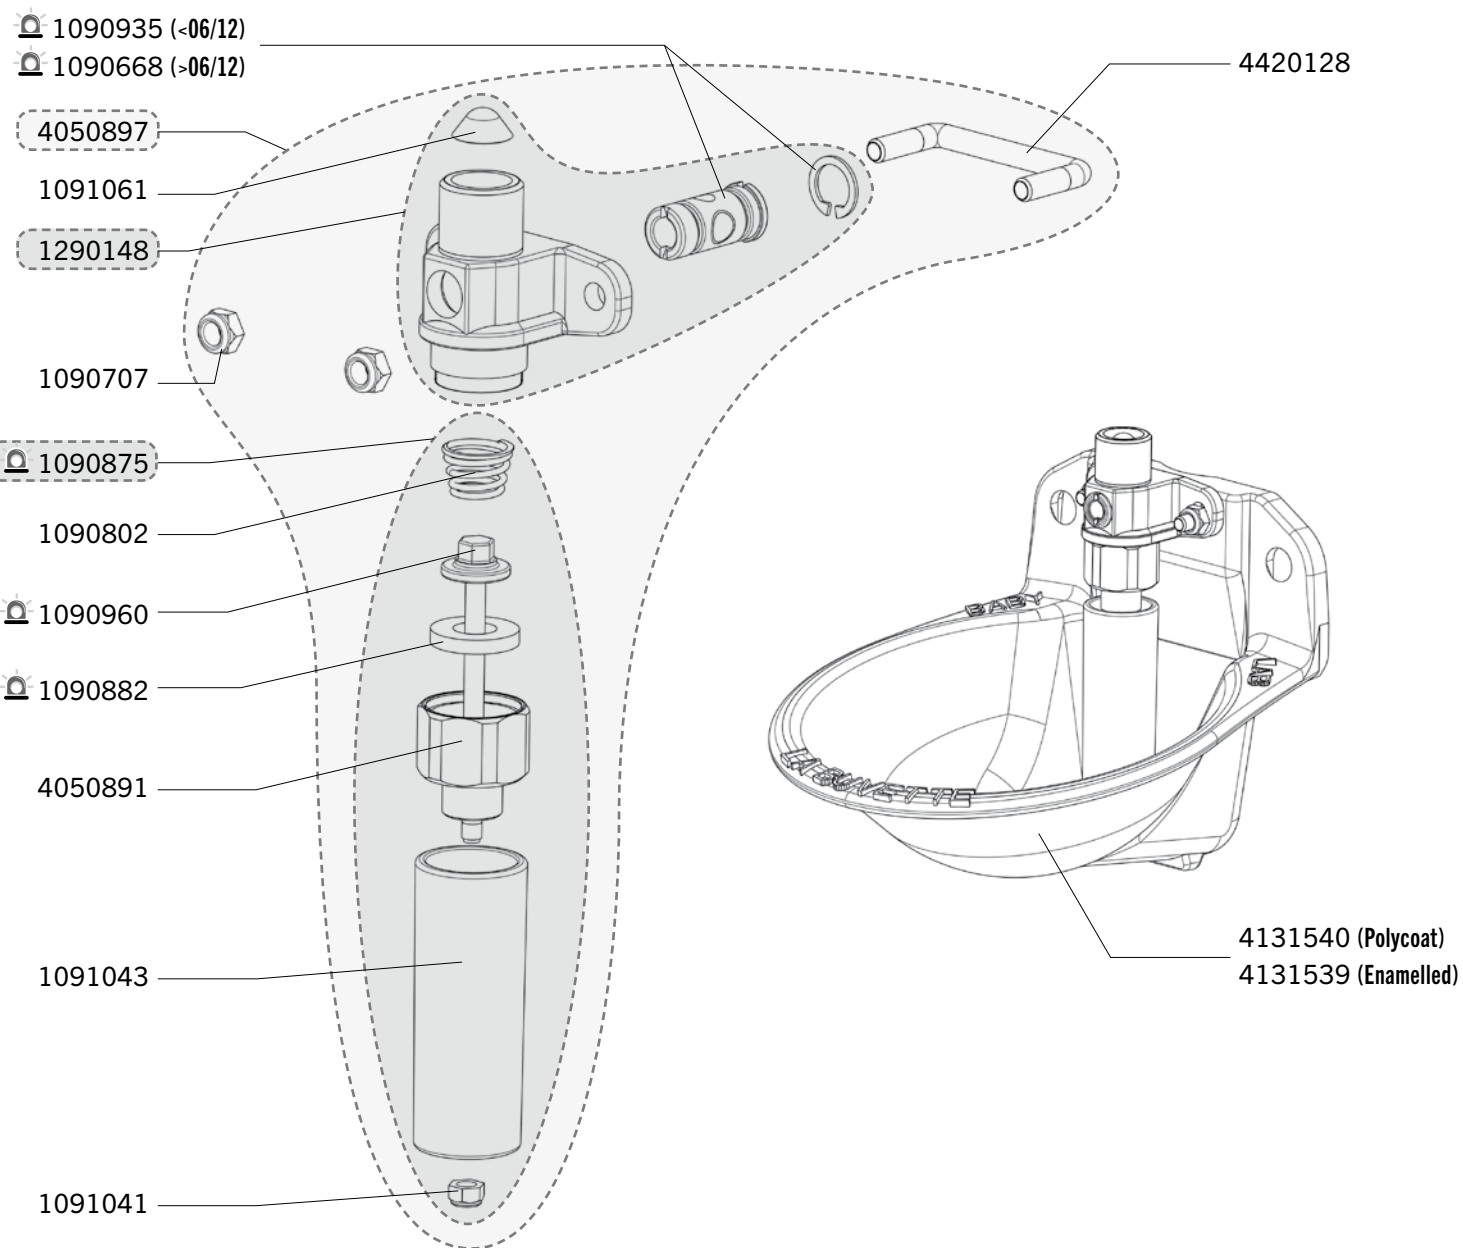

BABYLAB

Ref. 2012 - 2014

Ship.	Code	Designation
J+5	1090668	BAG OF 5 ADJUSTMENT SCREWS WITH DOUBLE LEVEL
J+5	1090707	10 X BRASS LOCK NUT F11
J+5	1090802	10 X SPRINGS BABYLAB
J+5	1090875	VALVE UNDERPART F 30 BLISTER PACK
J+5	1090882	VALVE SEAL F 30 (X5) BLISTER PACK
J+5	1090935	3 ADJUSTMENT SCREWS BABYLAB <2012 BLISTER
J+5	1090960	VALVE SHAFT F30/60/110-BLISTER
J+5	1091041	BAG WITH 10 STAINLESS STEEL BLIND NUTS H5
J+5	1091043	2 PLASTIC PUSH RODS F30/FORSTAL
J+5	1091061	10 STAINLESS STEEL FILTERS FOR BABYLAB
J+5	1290148	UPPER VALVE KIT FOR BABYLAB
J+5	4050891	VALVE SEAT - BRASS
J+5	4050897	COMPLETE VALVE FOR BABYLAB
J+5	4131539	BOWL ENAMELLED FOR BABYLAB
J+5	4131540	POLYCOAT BOWL FOR BABYLAB
J+5	4420128	STEEL BRACKETS

Shipping time in working days (running out of stock excepted), spare parts tagged with a are dispatched the same day if order received before noon and made of parts tagged with (J) exclusively.