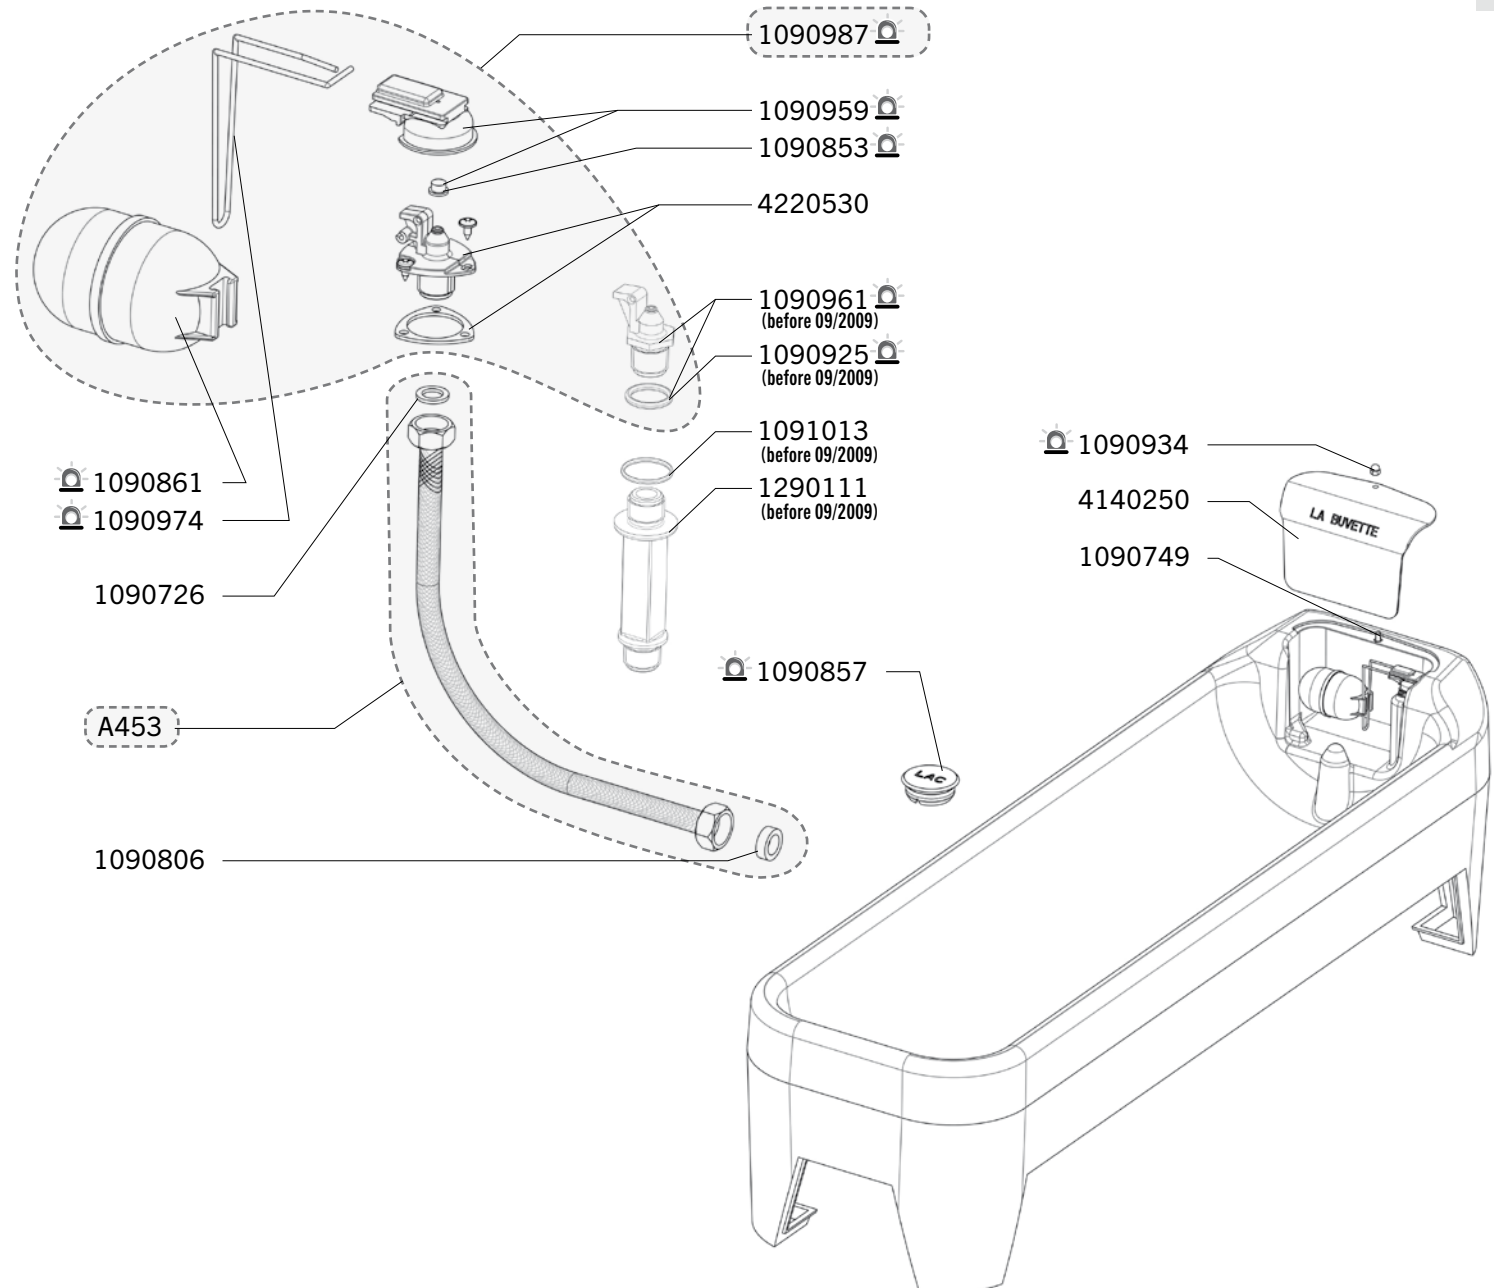

PREBAC 90

Ref. 2253

Ship.	Code	Designation
J+5	A453	SS BRAIDED HOSE FF 1/2 LG 300
J+5	1090726	20 X RUBBERS
J+5	1090749	5 X BRASS THREADED STEMS
J+5	1090806	BAG OF 10 WASHERS 18,6X6X6
J+5	1090853	VALVE SEAL LAC 5 (X5) BLISTER PACK
J+5	1090857	PLUG LAC 5 (X5) BLISTER PACK
J+5	1090861	FLOAT LAC 5 BLISTER PACK
J+5	1090925	FIVE O RINGS BLISTER PACK
J+5	1090934	3 BLIND NUT FOR LAC5/55 BLISTER PACK
J+5	1090959	VALVE BODY LAKCHO-BLISTER
J+5	1090961	JET+SEAL LAKCHO-BLISTER
J+5	1090974	BLISTER WITH 2 MEDIUM SIZED PIN SPRINGS
J+5	1090987	BLISTER WITH 1 COMPLETE VALVE PREBAC90
J+5	1091013	BAG WITH 5 JOINTS
J+5	1290111	PLASTIC THREADED PIPE LAKCHO
J+1	4140250	GUARD
J+1	4220530	JET WITH WASHER LAKCHO SINCE 09/09

Shipping time in working days (running out of stock excepted), spare parts tagged with a are dispatched the same day if order received before noon and made of parts tagged with (J) exclusively.