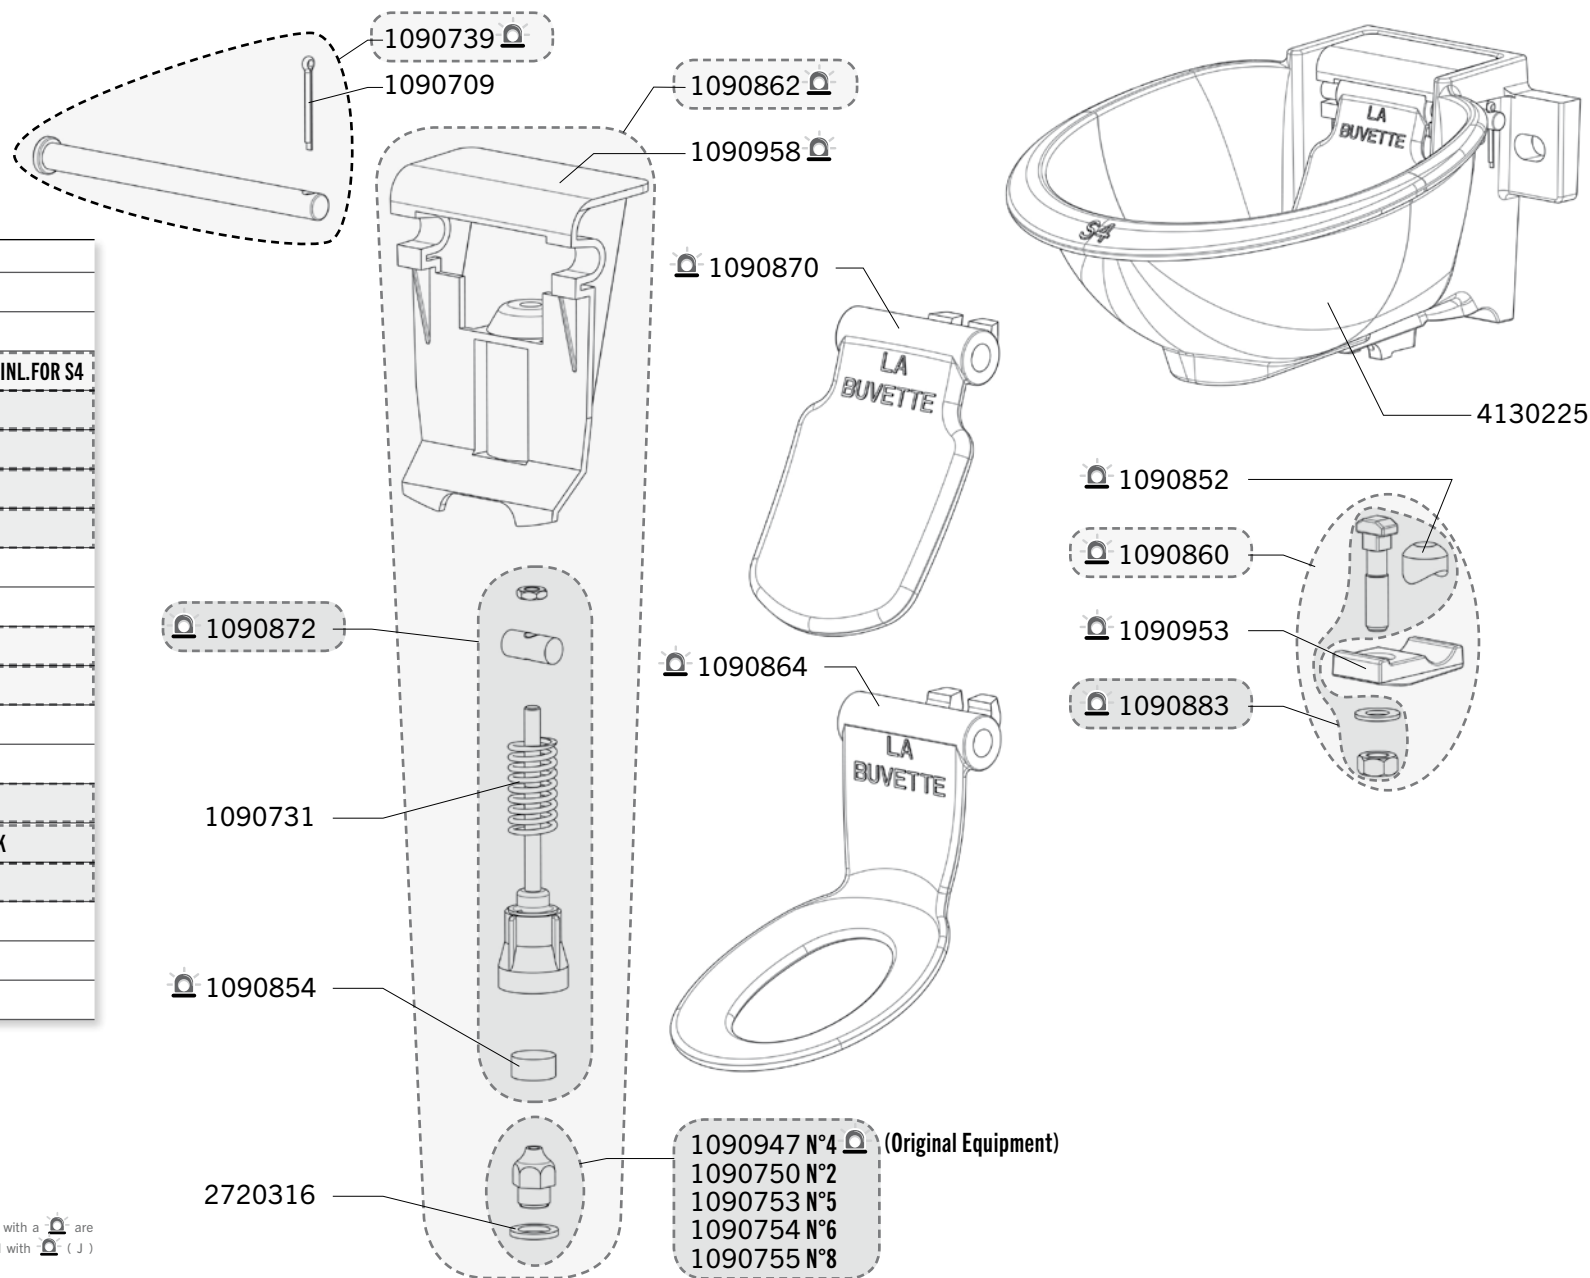

S4

Ref. 1221 - 1222 - 1227 - 1228

Ship.	Code	Designation
J+5	1090709	10 X SPLIT PIN STAINL. STEEL S4
J+5	1090731	5 X STAINLESSSTEEL SPRING
	1090739	5 X STAINLESSSTEEL PIN AND SPLIT PIN STAINL. FOR S4
J+5	1090750	6 X JET NR 2
J+5	1090753	6 X JET NR 5
J+5	1090754	6 X JET NR 6
J+5	1090755	6 X JET NR 8
	1090852	SEAL FOR TUBE S 4 (X5) BLISTER PACK
	1090854	VALVE SEAL S 4 (X5) BLISTER PACK
	1090860	CLAMP + BOLT S4 / LAC 5 BLISTER PACK
	1090862	COMPLETE CASING S 4 BLISTER PACK
	1090864	PADDLE S 4 H BLISTER PACK
	1090870	PADDLE S 4 V BLISTER PACK
	1090872	VALVE BODY S 4 (X2) BLISTER PACK
	1090883	BOLT / WASHER / NUT KIT (X3) BLISTER PACK
	1090947	3 X JET NR4 S4 (BLISTER)
	1090958	VALVE CASING S4-BLISTER
J+5	2720316	PLASTIC WASHER SALE BY 10
J+5	4130225	BOWL S4

Shipping time in working days (running out of stock excepted), spare parts tagged with a are dispatched the same day if order received before noon and made of parts tagged with (J) exclusively.