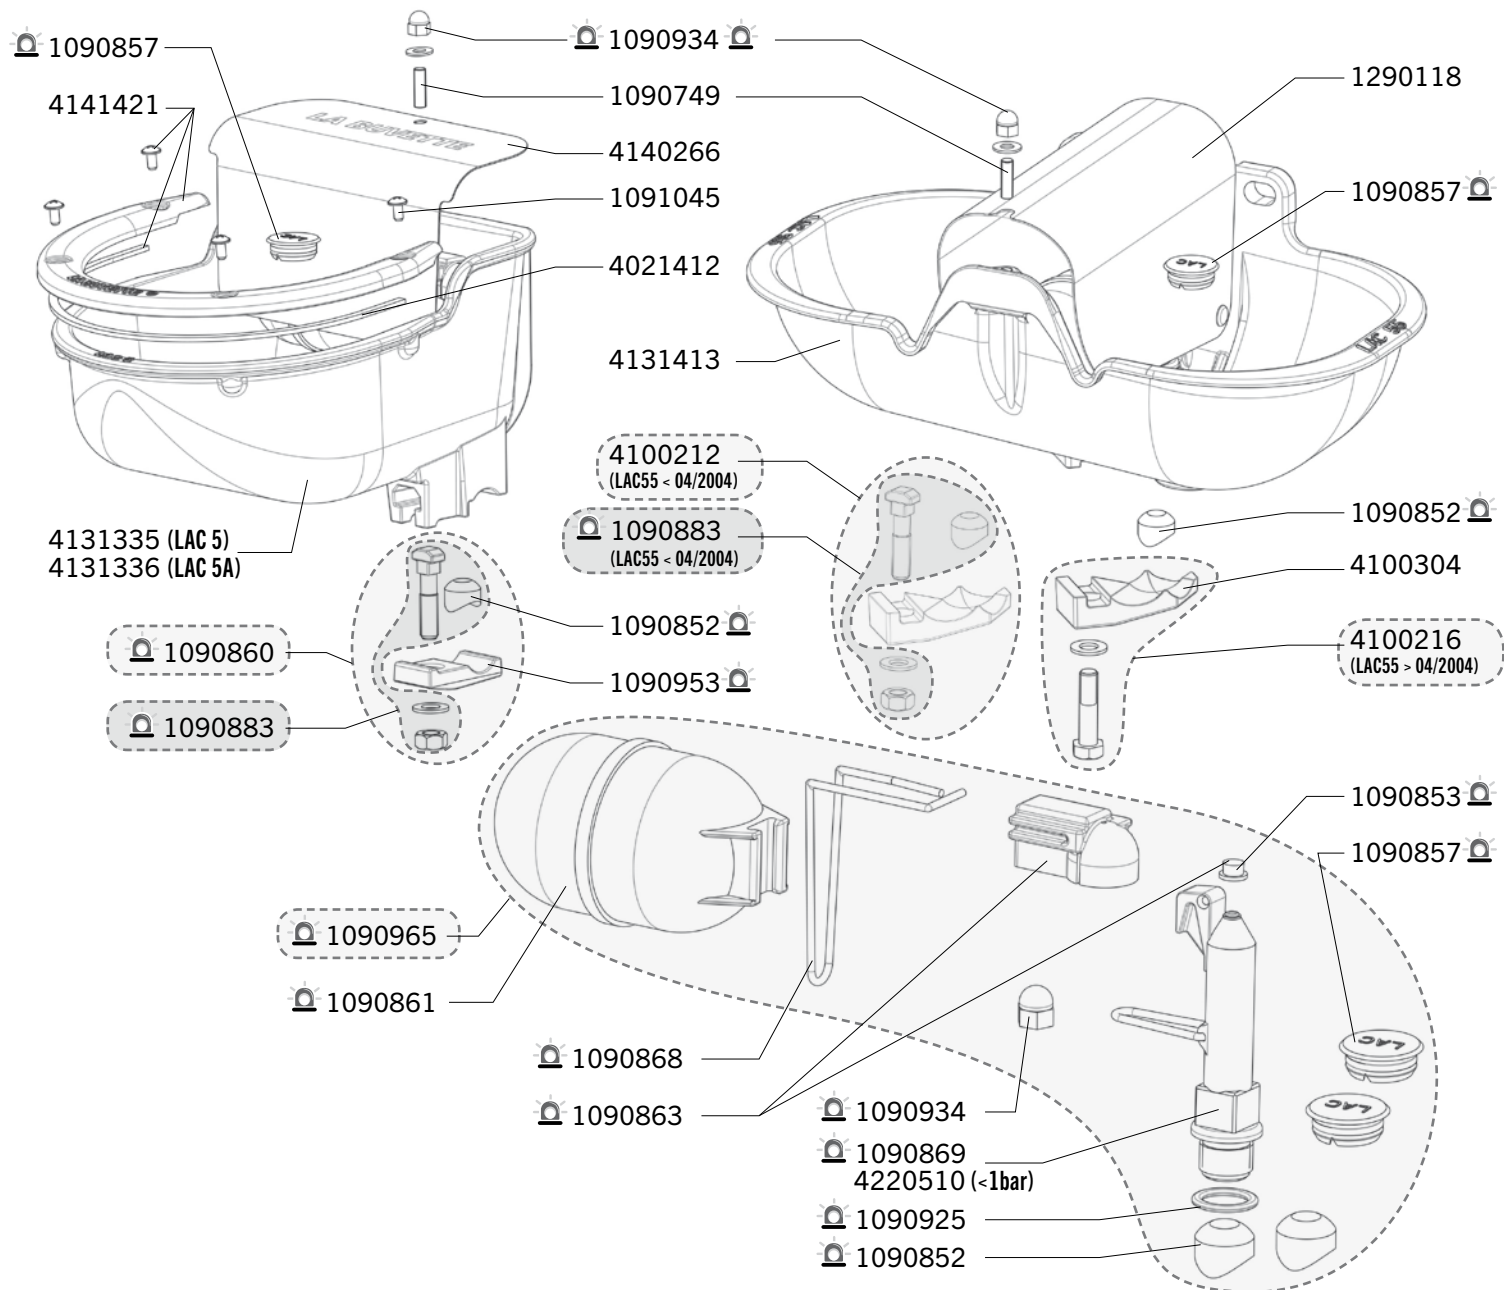

LAC 5 - LAC 5A - LAC 55

Ref. 1615 - 1620 - 1622 - 1627 - 1628

Ship.	Code	Designation
J+5	1090749	5 X BRASS THREADED STEMS
	1090852	SEAL FOR TUBE S 4 (X5) BLISTER PACK
	1090853	VALVE SEAL LAC 5 (X5) BLISTER PACK
	1090857	PLUG LAC 5 (X5) BLISTER PACK
	1090860	CLAMP + BOLT S4 / LAC 5 BLISTER PACK
	1090861	FLOAT LAC 5 BLISTER PACK
	1090863	VALVE BODY LAC 5 BLISTER PACK
	1090868	SMALL PIN BLISTER PACK
	1090869	JET LAC 5 BLISTER PACK
	1090883	BOLT / WASHER / NUT KIT (X3) BLISTER PACK
	1090925	FIVE O RINGS BLISTER PACK
	1090934	3 BLIND NUTS FOR LAC5/55 BLISTER PACK
	1090953	CLAMP S4/LAC5-BLISTER
	1090965	COMPLETE VALVE LAC 5/55-BLISTER
J+5	1091045	BAG WITH 10 STAINLESS 6X12 STEEL SCREWS
J+5	1290118	STAINLESS STEEL FLOAT GUARD LAC 55
J+5	4021412	1 M STICKY FOAM SEAL 6X4
J+1	4100212	CLAMP AND BOLT (< 2004)
J+5	4100216	CLAMP AND BOLT LAC 55 (> 2004)
J+5	4100304	CLAMP LAC 55 PO REPLACED 4100302
J+5	4131335	BOWL MADE OF POLYCOAT LAC 5
J+5	4131336	BOWL MADE OF POLYCOAT LAC 5 A
J+5	4131413	BOWL LAC 55
J+1	4140266	STAINLESS STEEL COVER FOR LAC 5-LAC 5 A
J+5	4141421	NON SPILL FRAME WITH SEAL - F30
J+5	4220510	PLASTIC FOR WHEY DIAM.6

Shipping time in working days (running out of stock excepted), spare parts tagged with a are dispatched the same day if order received before noon and made of parts tagged with (J) exclusively.