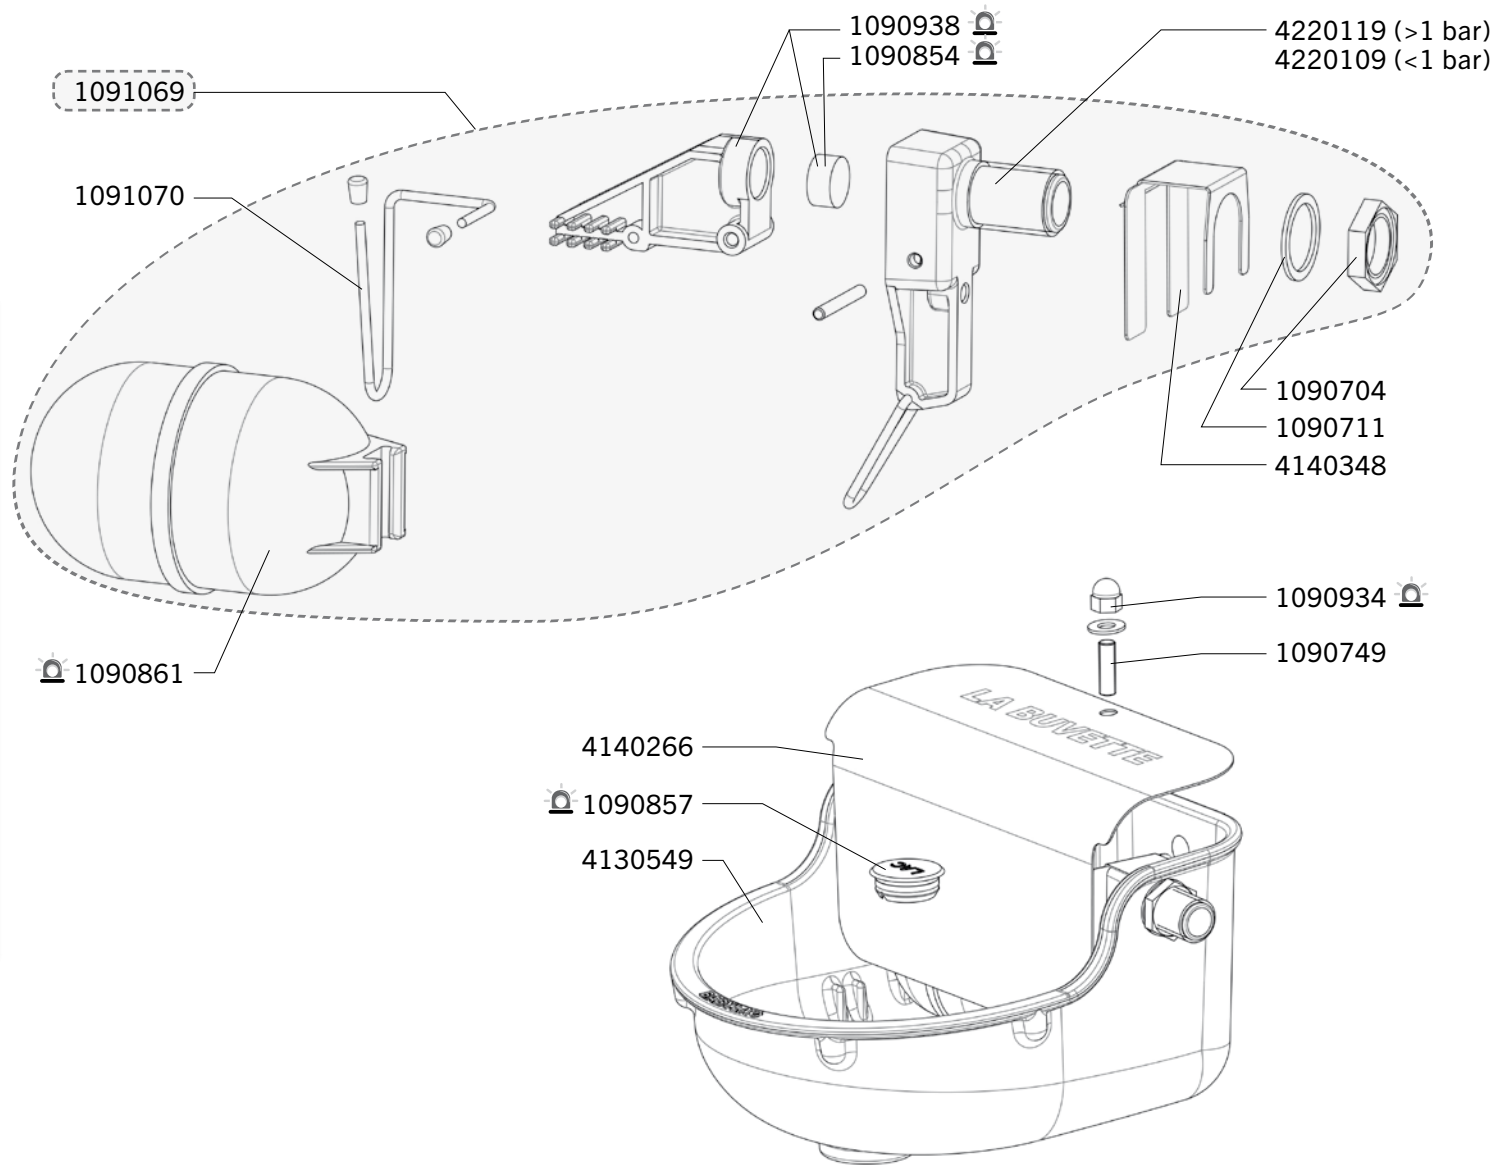

BABYLAC

Ref. 2015

Ship.	Code	Designation
J+1	1090704	10 X NUTS 1/2 GZ
J+1	1090711	10 X NYLON WASHERS
J+5	1090749	5 X BRASS THREADED STEMS
	1090854	VALVE SEAL S 4 (X5) BLISTER PACK
	1090857	PLUG LAC 5 (X5) BLISTER PACK
	1090861	FLOAT LAC 5 BLISTER PACK
	1090934	3 BLIND NUTS FOR LAC5/55 BLISTER PACK
	1090938	VALVE BODY THERMOLAC/PREBAC/BIGLAC/ BLISTER PACK
J+5	1091010	5 STAINLESS STEEL AXLES
J+1	1091069	BAG INCL. COMPLETE VALVE SET BABYLAC
J+5	1091070	BAG INCL. MINI PIN FOR BABYLAC
J+1	4130549	BOWL MADE OF POLYCOAT BABYLAC
J+1	4140266	STAINLESS STEEL COVER FOR LAC 5-LAC 5 A
J+5	4140348	S.STEEL DEFLECTOR FOR BABYLAC
J+1	4220109	LOW PRESSURE JET BABYLAC (<1 BAR)
J+1	4220119	STANDARD PRESSURE JET (>1 BAR) FOR BABYLAC

Shipping time in working days (running out of stock excepted), spare parts tagged with a are dispatched the same day if order received before noon and made of parts tagged with (J) exclusively.