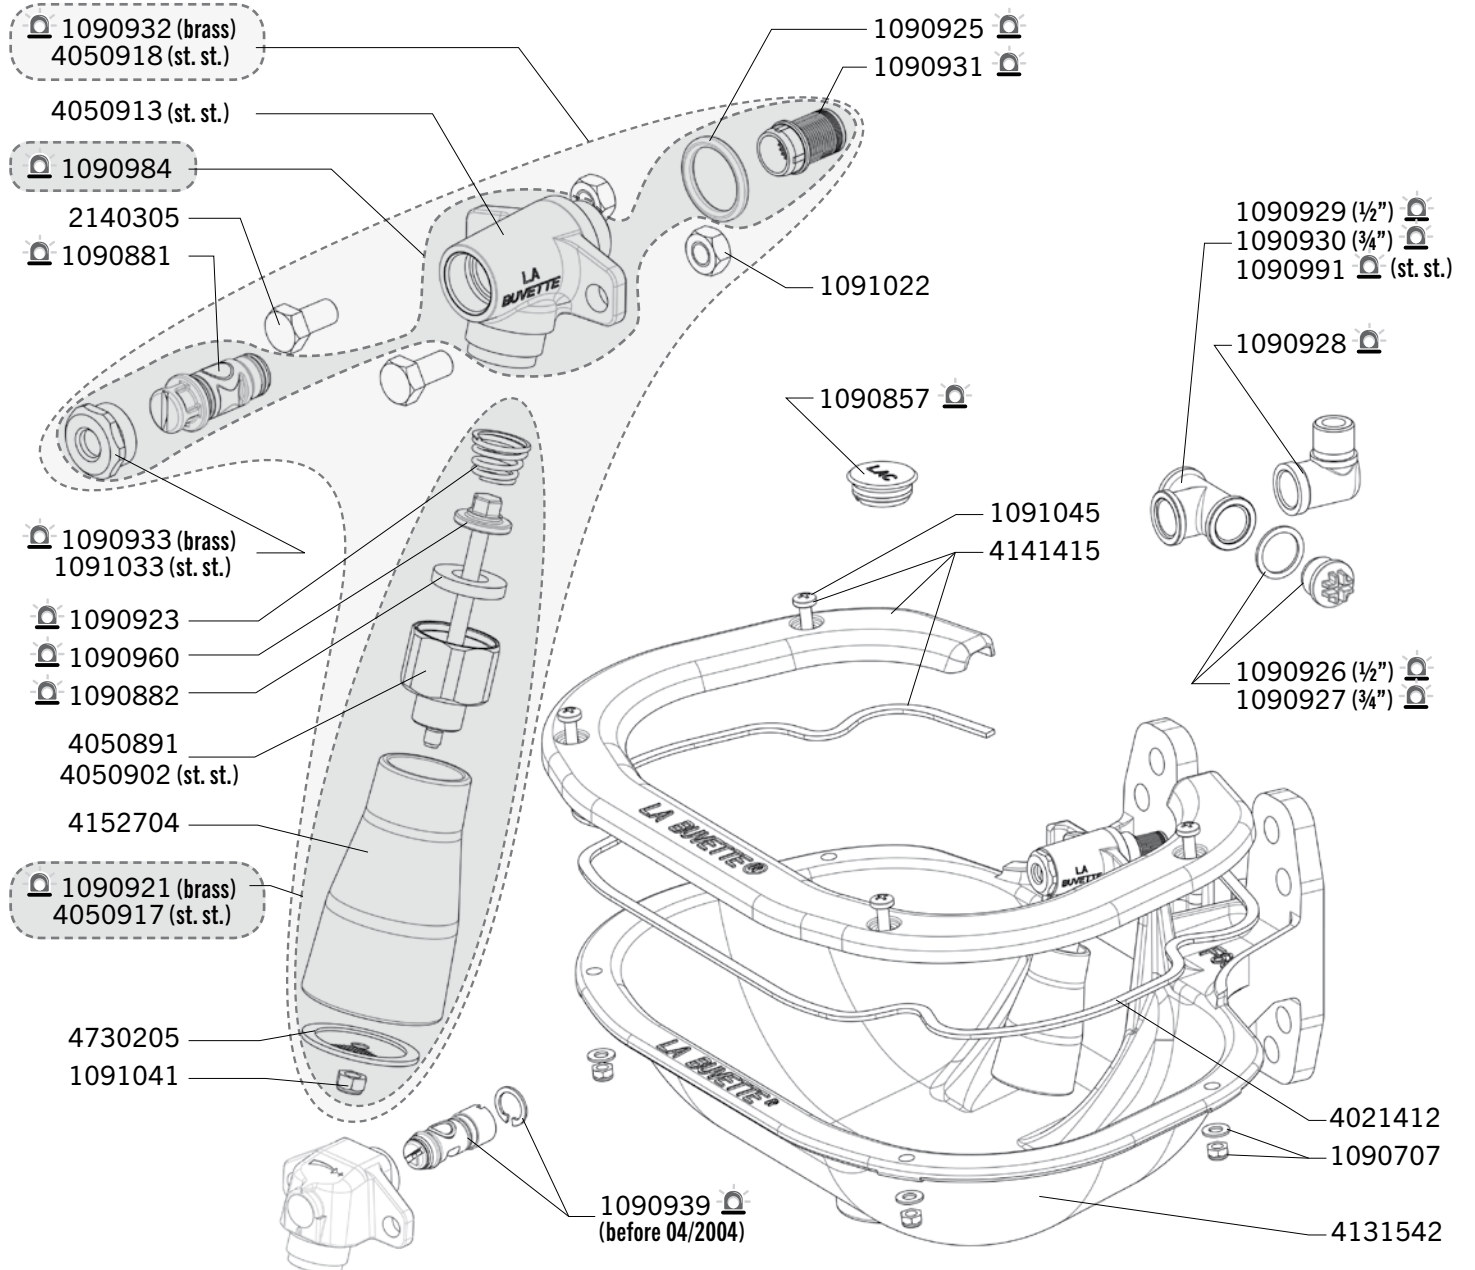

Ship.	Code	Designation
J+5	1090707	10 X BRASS LOCK NUT F11
⊕	1090857	PLUG LAG 5 (X5) BLISTER PACK
⊕	1090881	FLOW ADJUSTMENT SCREW F 30 (X3) BLISTER PACK
⊕	1090882	VALVE SEAL F 30 (X5) BLISTER PACK
⊕	1090921	UNDER PART OF THE VALVE F60 BLISTER PACK
⊕	1090923	5 SPRINGS F30/60/FORSTAL BLISTER PACK
⊕	1090925	FIVE O RINGS BLISTER PACK
⊕	1090926	3 PLUG/WASHERS 1/2 FOR F11 BLISTER PACK
⊕	1090927	3 PLUG/WASHERS 3/4 " BLISTER PACK
⊕	1090928	BENT JUNCTION 1/2 GZ BLISTER PACK
⊕	1090929	T CONNECTION 1/2 BRASS FFF BLISTER PACK
⊕	1090930	T CONNECTION FFF 3/4-1/2-3/4 BRASS BLISTER PACK
⊕	1090931	5 FILTERS F30/60 BLISTER PACK
⊕	1090932	COMPLETE VALVE F60 WITHOUT T BLISTER PACK
⊕	1090933	3 FIXING NUTS FOR FLOW ADJUSTMENT SCREW F30/60 BLISTER
⊕	1090939	3 ADJUSTMENT SCREWS F30/60 BEFORE 2004 BLISTER
⊕	1090960	VALVE SHAFT F30/60/110-BLISTER
⊕	1090984	VALVE HEAD-MOUNTED ADJUSTMENT SCREW BLISTER
⊕	1090991	1 SS T-CONNECTION 3/4 FOR F25-30-40-60 BLISTER
J+5	1091022	BAG WITH 10 BLIND NUTS H8
J+5	1091033	5 STAINLESS STEEL PLUGS
J+5	1091041	BAG WITH 10 STAINLESS STEEL BLIND NUTS
J+5	1091045	BAG WITH 10 STAINLESS 6X12 STEEL SCREWS
J+5	2140305	SCREW TH 8X25 SSTEEL
J+5	2660204	STEEL WASHERS
J+5	4021412	1 M STICKY FOAM SEAL 6X4
J+5	4050891	VALVE SEAT - BRASS
J+5	4050902	UNDER PART OF THE VALVE SS
J+5	4050913	ST. STEEL BODY VALVE F60
J+1	4050917	VALVE UNDERPART F60
J+1	4050918	COMPLETE VALVE REPAIR KIT F60
J+5	4131542	F60 POLYCOAT BOWL
J+5	4141415	NON-SPILL FRAME ALUMINIUM F60
J+1	4152704	PLASTIC PUSH ROD F60
J+5	4730205	JET BREAKER STAINLESS STEEL

Shipping time in working days (running out of stock excepted), spare parts tagged with a ⊕ are dispatched the same day if order received before noon and made of parts tagged with ⊕ (J) exclusively.