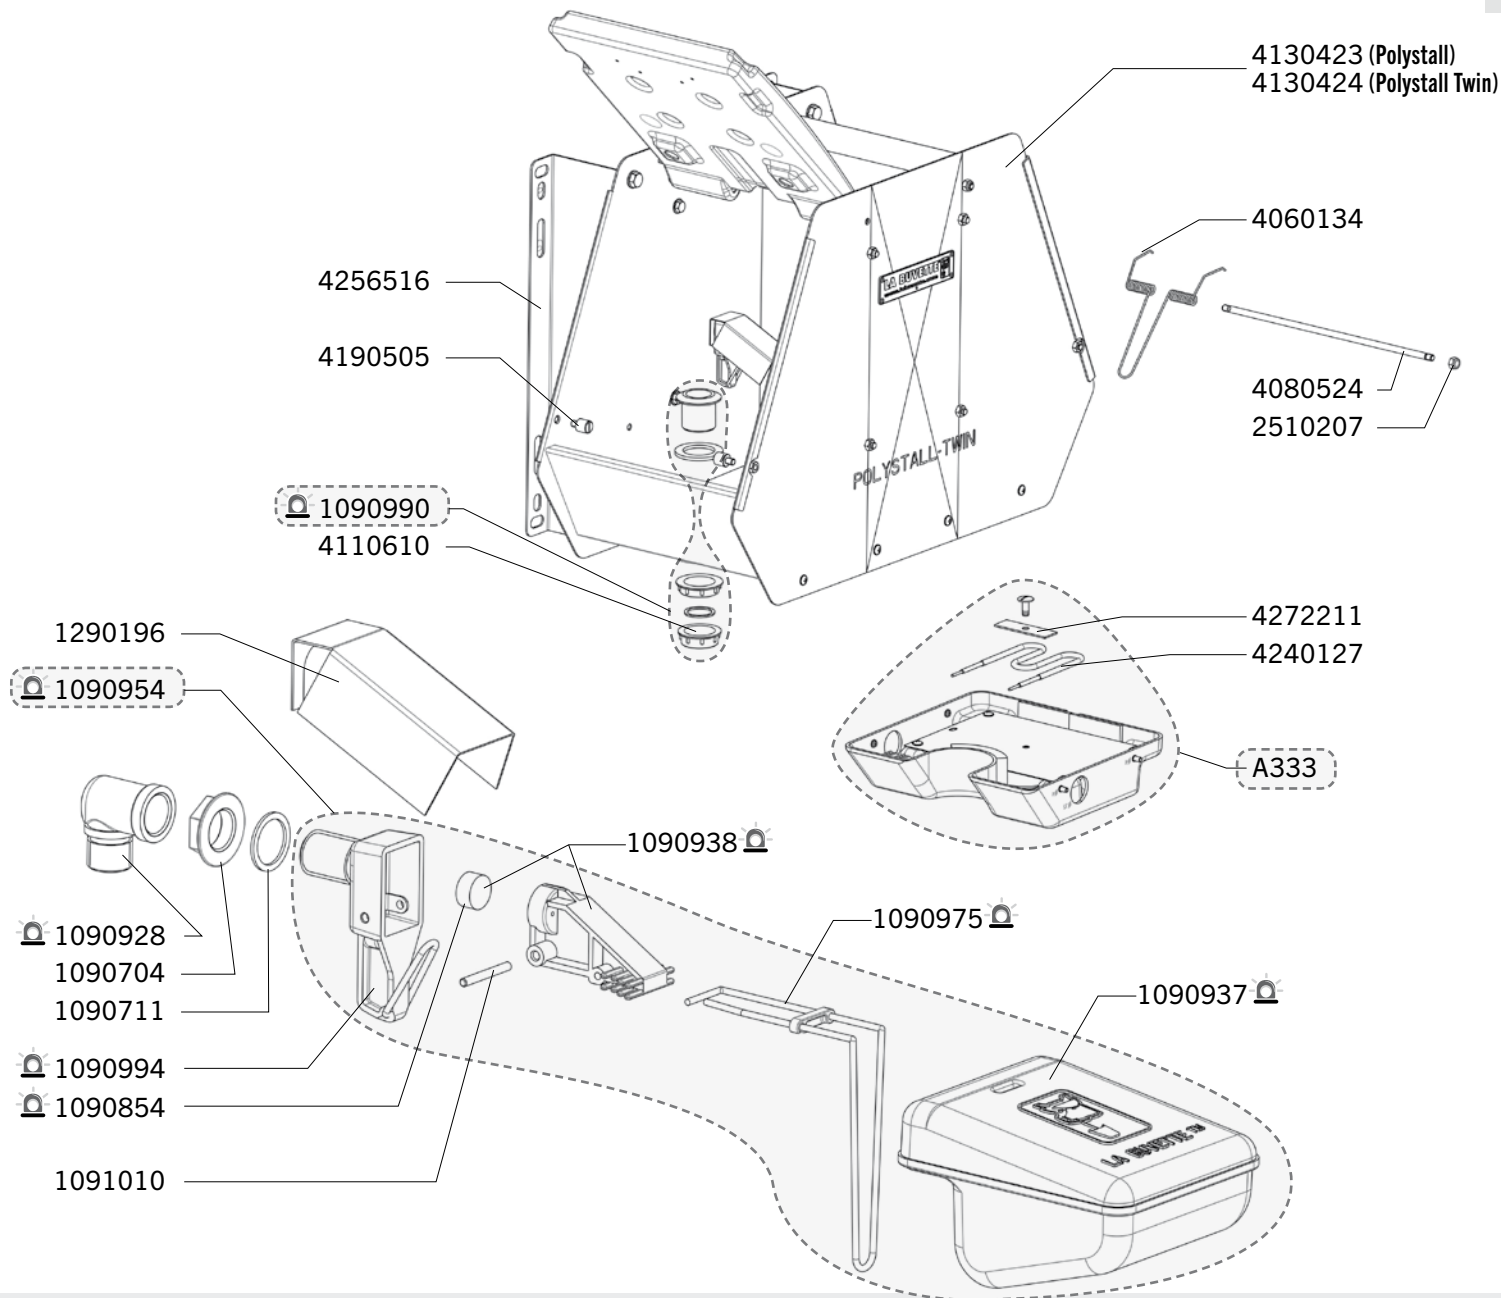

POLYSTALL - POLYSTALL TWIN

Ref. 1607 - 1608 - 1609 - 1610

Ship.	Code	Designation
J+5	A333	FROST PROTECTION SET 80W POLYSTALL
J+5	1090704	10 X NUTS 1/2 GZ
J+5	1090711	10 X NYLON WASHERS
	1090854	VALVE SEAL S 4 (X5) BLISTER PACK
	1090928	BENT JUNCTION 1/2 GZ BLISTER PACK
	1090937	FLOAT THERMOLAC/PREBAC/BIGLAC BLISTER PACK
	1090938	VALVE BODY THERMOLAC/PREBAC BLISTER PACK
	1090954	STD PRESSURE VALVE PREBAC-BLISTER
	1090975	BLISTER WITH 2 BIG PIN SPRINGS
	1090990	BLISTER 1 COMPLETE PLUG POLYSTAL
	1090994	BLISTER 1 JET FOR BIGLAC-PREBAC Ø7 - STD PRESSURE
J+5	1091010	5 STAINLESS STEEL AXLES
J+5	1290196	STAINLESS STEEL DEFLECTOR FOR 72/100 L-MN VALVE
J+5	2510207	BRASS BLIND NUT M8
J+5	4060134	SPRING FOR POLYSTALL DOOR
J+5	4080524	DOOR PIN POLYSTALL
J+5	4110610	COMPLETE PLASTIC PLUG
J+5	4130423	POLYSTALL TROUGH
J+5	4130424	POLYSTALL TWIN TROUGH
J+5	4190505	THRUST FOR THE POLYSTALL DOOR
J+1	4240127	HEATER 24V 80W LAKCHO
J+5	4256516	STAINLESS STEEL BRACKETS
J+5	4272211	STAINLESS STEEL BRACKET FOR HEATING ELEMENT

Shipping time in working days (running out of stock excepted), spare parts tagged with a are dispatched the same day if order received before noon and made of parts tagged with (J) exclusively.