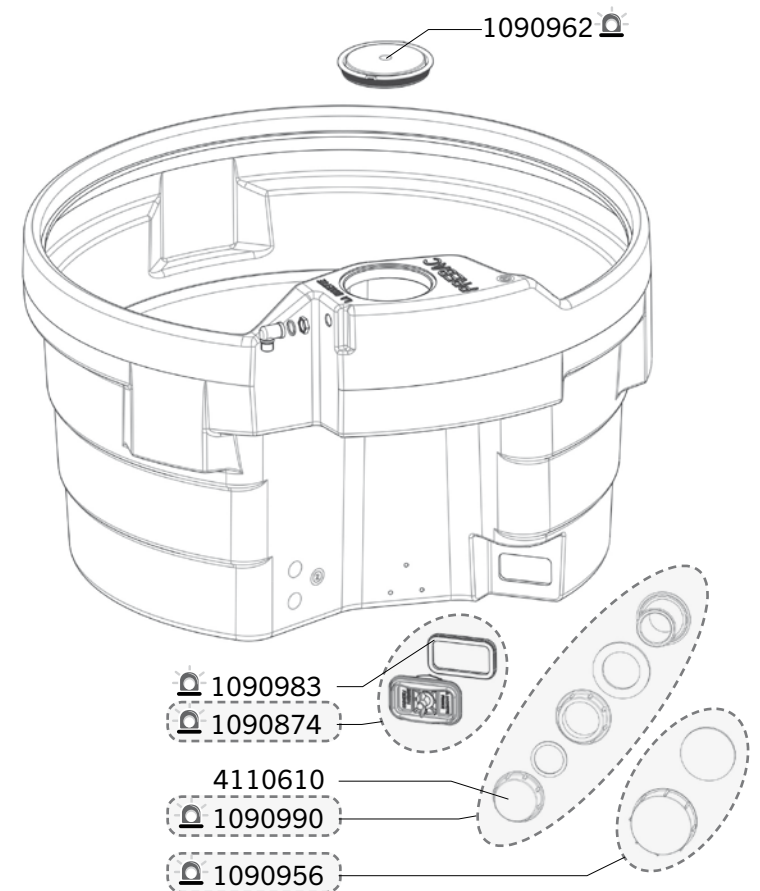

PREBAC - INTERBAC - ECO TROUGHS

Ref. 2217 - 2219 - 2221 - 2223 - 2231 - 2235 - 2237 - 2261 - 2263 - 2275 - 2278 - 2695 - 2696 - 2697 - 2698 - 2699 - A603 - A617 - A623

Ship.	Code	Designation
J+5	A623	FLOAT VALVE KIT / INTERBAC
J+5	1090704	10 X NUTS 1/2 GZ
J+5	1090711	10 X NYLON WASHERS
	1090853	VALVE SEAL LAC 5 (X5) BLISTER PACK
	1090854	VALVE SEAL S 4 (X5) BLISTER PACK
	1090861	FLOAT LAC 5 BLISTER PACK
	1090863	VALVE BODY LAC 5 BLISTER PACK
	1090871	JET LACABAC BLISTER PACK
	1090874	DRAIN PLUG PREBAC BLISTER PACK
	1090925	FIVE O-RING BLISTER PACK
	1090928	BENT JUNCTION 1/2 GZ BLISTER PACK
	1090937	FLOAT THERMOLAC/PREBAC/BIGLAC BLISTER PACK
	1090938	VALVE BODY PREBAC/BIGLAC/ BLISTER PACK
	1090954	STD PRESSURE VALVE PREBAC-BLISTER
	1090956	DRAIN PLUG WITH SEAL-BLISTER
	1090962	COVER (BLISTER)
	1090974	BLISTER WITH 2 MEDIUM SIZED PIN SPRINGS
	1090975	BLISTER WITH 2 BIG PIN SPRINGS
	1090976	BLISTER WITH 2 PLUGS + SEALS INTERBAC/ECO
	1090983	BLISTER WITH 2 RECTANGULAR DRAINING JOINTS
	1090990	BLISTER 1 COMPLETE PLUG FORMER PREBAC
	1090993	BLISTER WITH 1 JET BIGLAC-PREBAC Ø12-LOW PRESURE
	1090994	BLISTER 1 JET FOR BIGLAC-PREBAC Ø7 - STD PRESSURE
J+5	1091010	5 STAINLESS STEEL AXLES
J+5	4110610	COMPLETE PLASTIC PLUG 1"¼

INTERBAC - ECO TROUGHS

1090976

Shipping time in working days (running out of stock excepted), spare parts tagged with a are dispatched the same day if order received before noon and made of parts tagged with (J) exclusively.