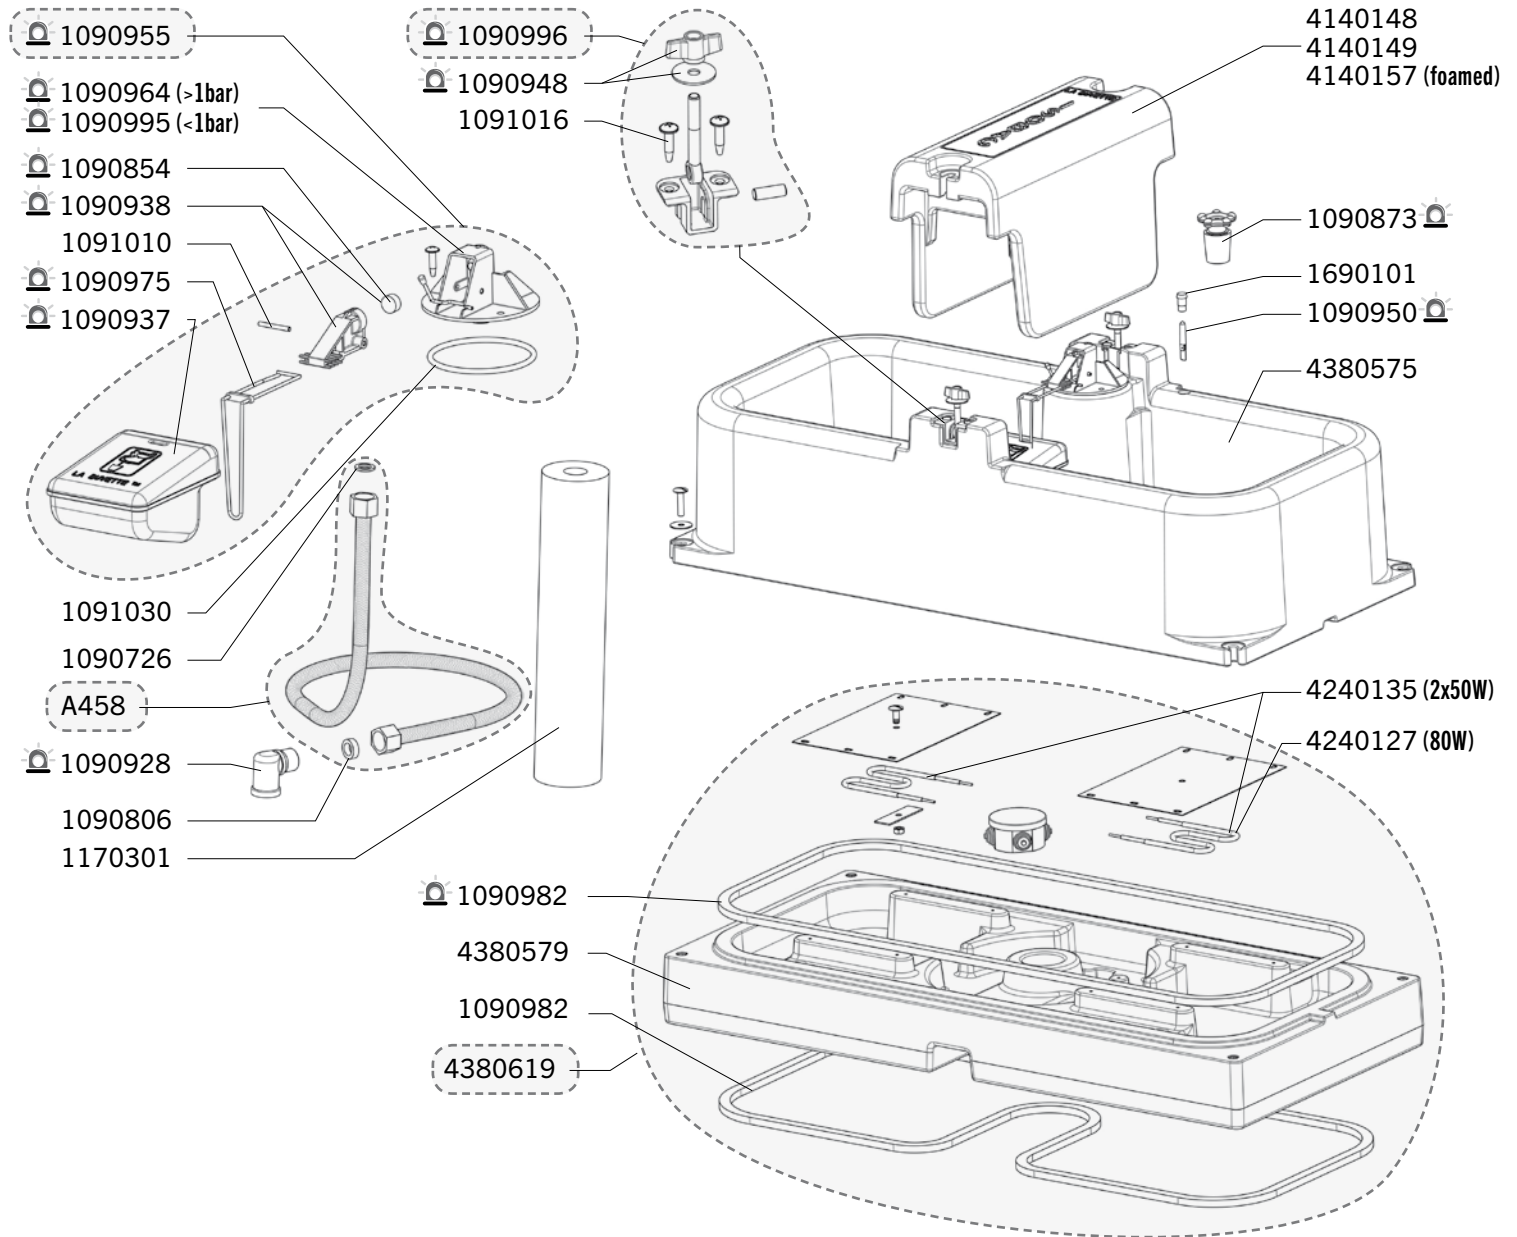

ISOBAC - CLEANO-BAC

Ref.1603 - 1649 - 1690

Ship.	Code	Designation
J+5	A458	ST. ST. BRAIDED HOSE FF ½" L1000 + FITTING MM ½" (BLISTER)
J+5	1090726	20 X RUBBERS
J+5	1090806	BAG OF 10 WASHERS 18,6X6X6
J+5	1090854	VALVE SEAL S 4 (X5) BLISTER PACK
J+5	1090873	DRAIN PLUG THERMOLAC BLISTER PACK
J+5	1090928	BENT JUNCTION 1/2 GZ BLISTER PACK
J+5	1090937	FLOAT THERMOLAC/PREBAC/BIGLAC BLISTER PACK
J+5	1090938	VALVE BODY THERMOLAC/PREBAC BLISTER PACK
J+5	1090948	2 X WINGNUTS THERM. (BLISTER)
J+5	1090950	2 BULBS 24 V LAKCHO (BLISTER)
J+5	1090955	VALVE SET FOR THERMOLAC/ISOBAC-BLISTER
J+5	1090964	VALVE SUPPORT FOR THERM. Ø7 MM THREADED
J+5	1090975	BLISTER WITH 2 BIG PIN SPRINGS
J+5	1090982	1 BOTTOM JOINT FOR THERMOLAC 40 AND 75 -BLISTER
J+5	1090995	BLISTER 1 VALVE SUPPORT THERMOLAC LOW PRESSURE
J+5	1090996	1 CLOSING KIT FOR THERMOLAC 40/75/180 - BLISTER
J+5	1091010	5 STAINLESS STEEL AXLES
J+5	1091016	BAGS OF 10 SCREWS
J+5	1091030	BAG WITH 2 JOINTS/THERMOLAC VALVE
J+5	1091098	BAG OF 2 NEW COMPLETE LED GREEN LIGHT 24V
J+5	1170301	INSULATION SHEATH
J+5	4140148	VALVE COVER FOR ISOBAC
J+5	4140149	VALVE PROTECTOR CLEANO-BAC
J+5	4140157	FOAM INSULATED COVER FOR 160W ISOBAC
J+5	4240127	HEATER 24V 80W LAKCHO
J+5	4240135	2 HEATING ELEMENTS (2X50W) FOR ISOBAC
J+5	4380575	BOWL CLEANO-BAC/ISOBAC
J+5	4380579	ISOBAC BASE
J+5	4380619	ISOBAC BASE WITH HEATING ELEMENTS AND SEALS

Shipping time in working days (running out of stock excepted), spare parts tagged with a are dispatched the same day if order received before noon and made of parts tagged with exclusively.