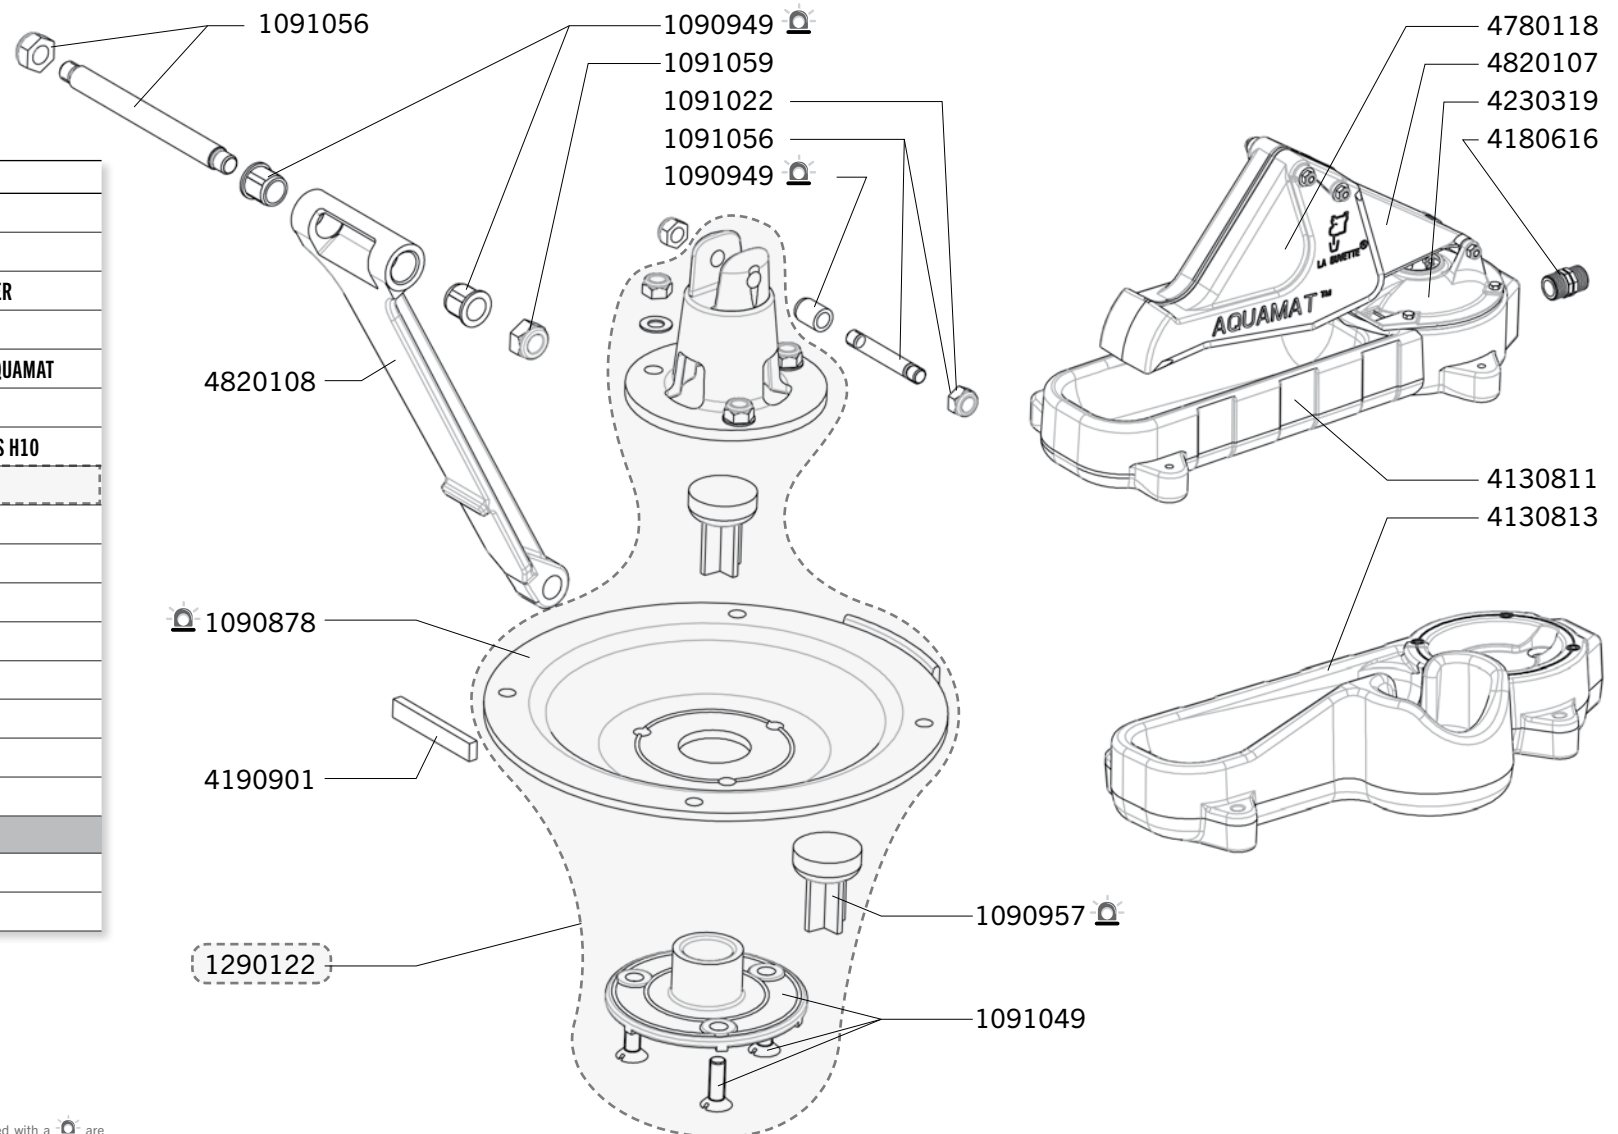

The LA BUVETTE's display
in your shop

53

AQUAMAT II / AQUAMAT II NC

Ref. 2207 - 2209 - 2213 - 2214 - 2215 - 2216

Ship.	Code	Designation
	1090878	DIAPHRAGM AQUAMAT BLISTER PACK
	1090949	8 RINGS FOR AQUAMAT II-BLISTER
	1090957	2 NO RETURNVALVES FOR AQUAMAT-BLISTER
J+5	1091022	BAG OF 10 BLIND NUTS H8
J+1	1091049	MEMBRANE PLATE + BOLTS+JOINTS FOR AQUAMAT
J+1	1091056	SET AXLE+NUT/AQUAMAT 2
J+5	1091059	BAG WITH 10 STAINLESS STEEL BLIND NUTS H10
J+1	1290122	KIT VALVE+MEMBRANE
J+1	4130811	BOWL AQUAMAT I & II
J+1	4130813	BOWL AQUAMAT II NC
J+5	4180616	MM PLASTIC JUNCTION 1"/1"
J+5	4190901	BRASS CLIP AQUAMAT ALL VERSIONS
J+1	4230319	COVER FOR AQUAMAT II
J+1	4780118	PUSH FINGER AQUAMAT II PAINTED
J+1	4820104	ARM WITH BUSHES AQUAMAT
J+1	4820108	PUSH ROD AQUAMAT 2 CAST IRON
Old versions: AQUAMAT 1 (Before 2004)		
J+5	1090781	13 + 7 BUSH AQUAMAT 1
J+5	4650601	ARM FOR AQUAMAT 1