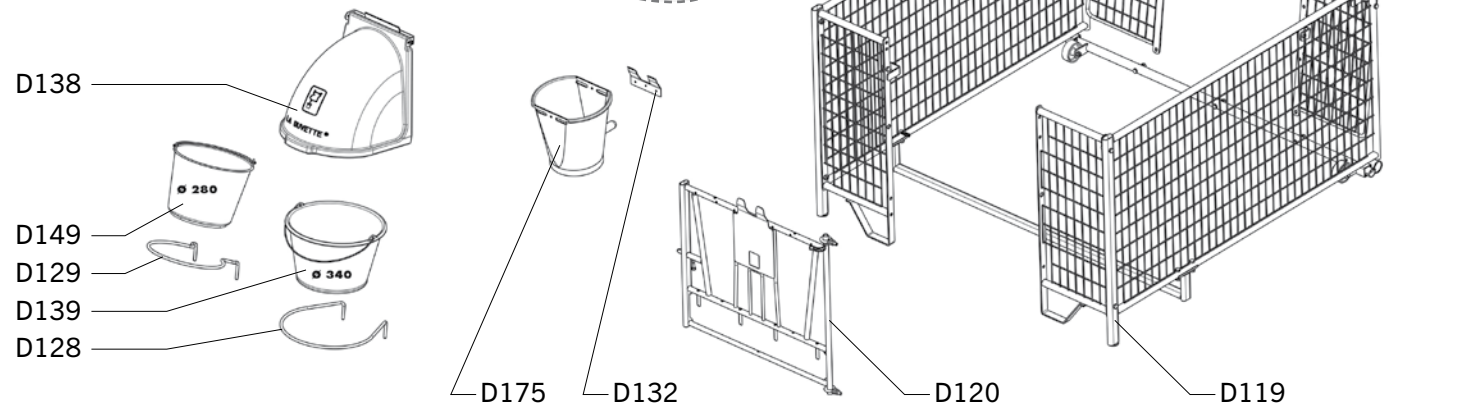

Ref. D112 - D117 - D111

MINISTAR

MIDDLESTAR

LOGISTAR

Ship.	Code	Designation
J-5	A650	COMPLETE NIPPLE FOR PAIL WITH NIPPLE
J-5	1091058	BAG WITH 2 RUBBER SEALS FOR NIPPLE
J-1	1290109	NIPPLE FOR PAIL WITH NIPPLE
J-5	4180422	CONNECTION FOR NIPPLE ON PAIL
CALF HUTCHES AND ACCESSORIES - IN THE GENERAL CATALOGUE		
J-5	D111	LOGISTAR
J-5	D112	MINISTAR
J-5	D117	MIDDLESTAR
J-5	D119	FENCE GALVANIZED PIPE
J-5	D120	DOOR CALF HUTCHES
J-5	D122	SIDE ACCES.DOOR
J-5	D123	INSIDE HAY FEEDER
J-5	D128	PAIL HOLDER Ø340X10
J-5	D129	PAIL HOLDER DIAM 280
J-5	D132	NIPPLE PAIL SUPPORT KIT
J-5	D138	PROTECTION FOR PAIL
J-5	D139	BUCKET 16 LITER Ø340
J-5	D149	BUCKET 12 LITER LA BUVETTE Ø280
J-5	D175	PAIL W. PLASTIC NIPPLE WITHOUT SUPPORT