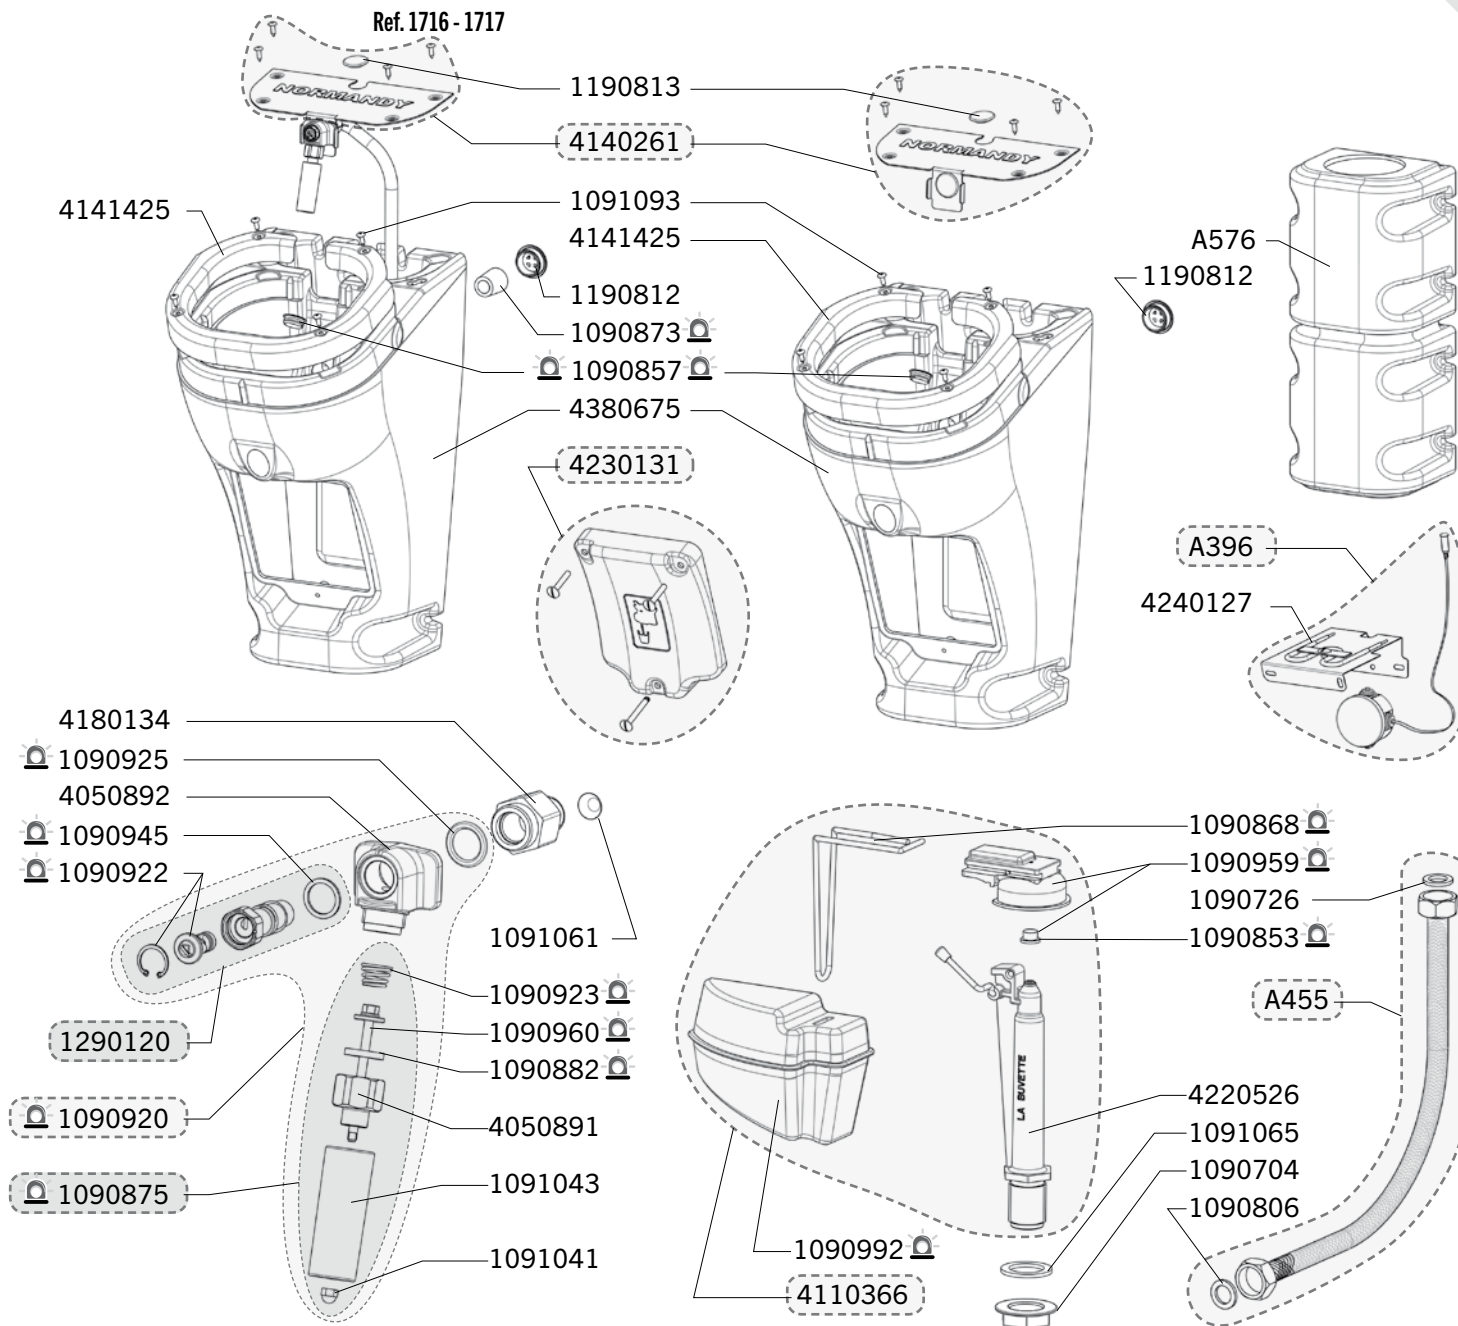

Ship.	Code	Designation
J+5	A455	ST. ST. BRAIDED HOSE FF 1/2" L600 + FITTING MM 1/2" (BLISTER)
J+5	1090704	10 X NUTS 1/2 GZ
J+5	1090726	20 X RUBBERS
J+5	1090806	BAG OF 10 WASHERS 18,6X6X6
J+5	1090853	VALVE SEAL LAC 5 (X5) BLISTER PACK
J+5	1090857	PLUG LAC 5 (X5) BLISTER PACK
J+5	1090868	SMALL PIN BLISTER PACK
J+5	1090873	DRAIN PLUG THERMOLAC BLISTER PACK
J+5	1090875	VALVE UNDERPART F 30 BLISTER PACK
J+5	1090882	VALVE SEAL F 30 (X5) BLISTER PACK
J+5	1090920	COMPLETE VALVE F20/FORSTAL BLISTER PACK
J+5	1090922	3 ADJUSTMENT SCREWS FORSTAL BLISTER PACK
J+5	1090923	5 SPRINGS F30/60/FORSTAL BLISTER PACK
J+5	1090925	FIVE O RINGS BLISTER PACK
J+5	1090945	5 X NYLON WASHER 24X18 F11 (BLISTER)
J+5	1090959	VALVE BODY LAKCHO-BLISTER
J+5	1090960	VALVE SHAFT F30/60/110-BLISTER
J+5	1090992	BLISTER WITH 1 FLOAT FOR BIGCHO 2/LAC 10
J+5	1091041	BAG WITH 10 STAINLESS STEEL BLIND NUTS H5
J+5	1091043	2 PLASTIC PUSH RODS NORMANDY
J+5	1091061	10 STAINLESS STEEL FILTERS FOR BABYLAB
J+5	1091065	BAG WITH 2 FLAT RUBBERS 29X20X2
J+5	1091093	BAGS OF 10 STAINLESS STEEL SCREWS Ø6X20
J+5	1190812	STAINLESS STEEL SHUTTER COVER NORMANDY
J+5	1190813	BACK SHUTTER NORMANDY
J+1	1290120	ASSEMBLING-ADJUSTMENT SCREW-BRASS
J+5	4050891	VALVE SEAT - BRASS
J+5	4050892	BRASS BODY VALVE FORSTAL
J+1	4110366	COMPLETE VALVE ASSEMBLY BIGCHO 2 / LAC 10
J+5	4140261	STAINLESS STEEL COVER FOR NORMANDY
J+5	4141425	STAINLESS STEEL PROTECTION EDGE - NORMANDY
J+5	4180134	VALVE TUBE CONNECTION NORMANDY
J+5	4220526	PLASTIC JET FOR BIGCHO 2/ LAC10
J+5	4230131	DOOR COVER WITH SCREWS FOR NORMANDY
J+1	4240127	HEATER 24V 80W

Shipping time in working days (running out of stock excepted), spare parts tagged with a are dispatched the same day if order received before noon and made of parts tagged with exclusively.